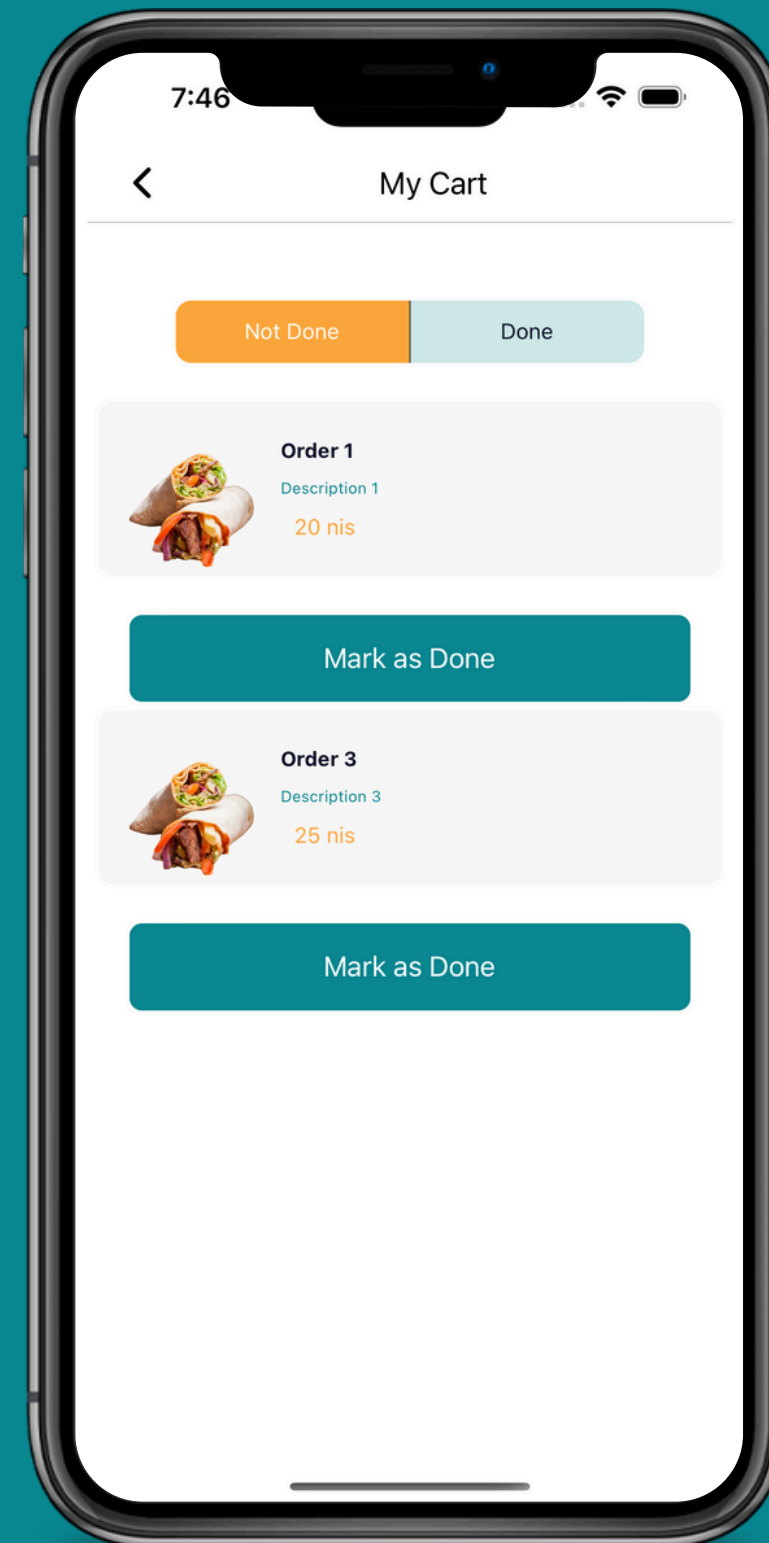

Restaurant App