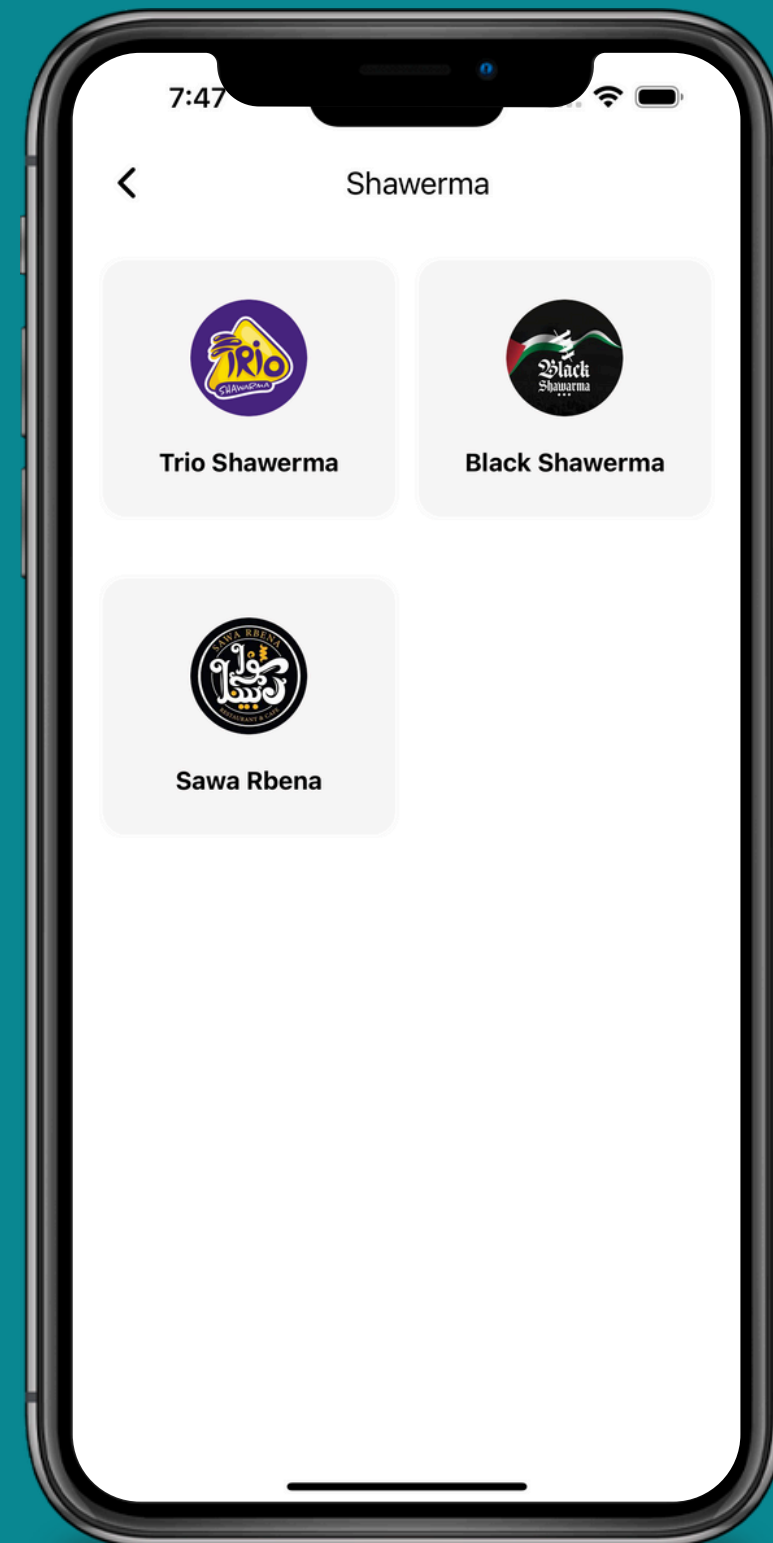

A relational database management system used for storing and managing the application's data securely and efficiently.

Key Features

Sign Up Screen

Forget Password and OTP screen

Home Feed

Restaurants Page

Profile Page and Menu