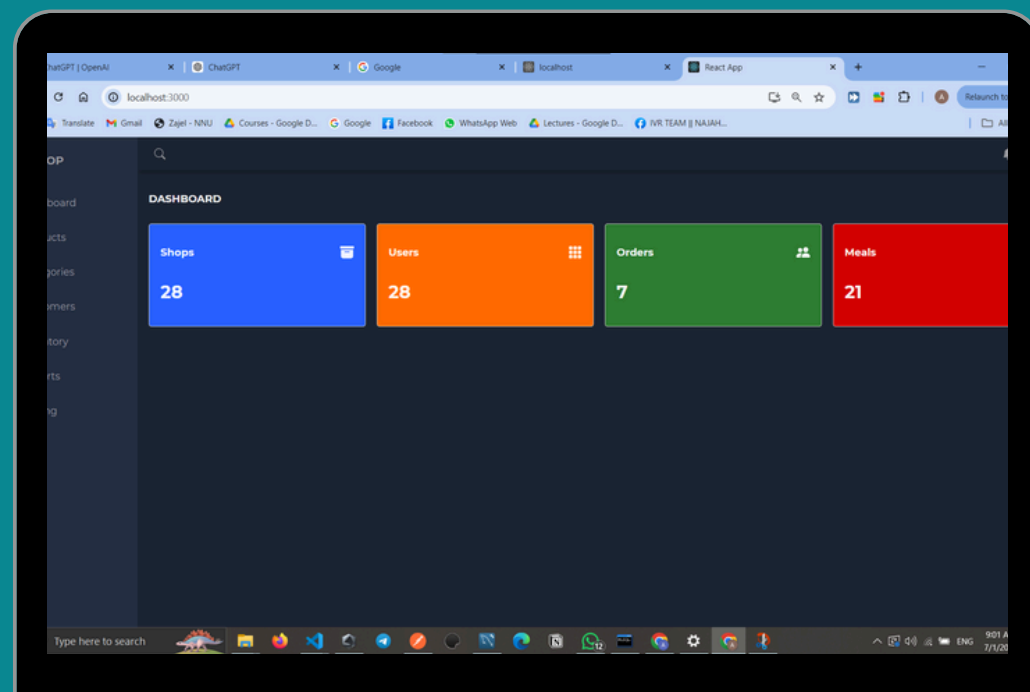

Admin Dashboard