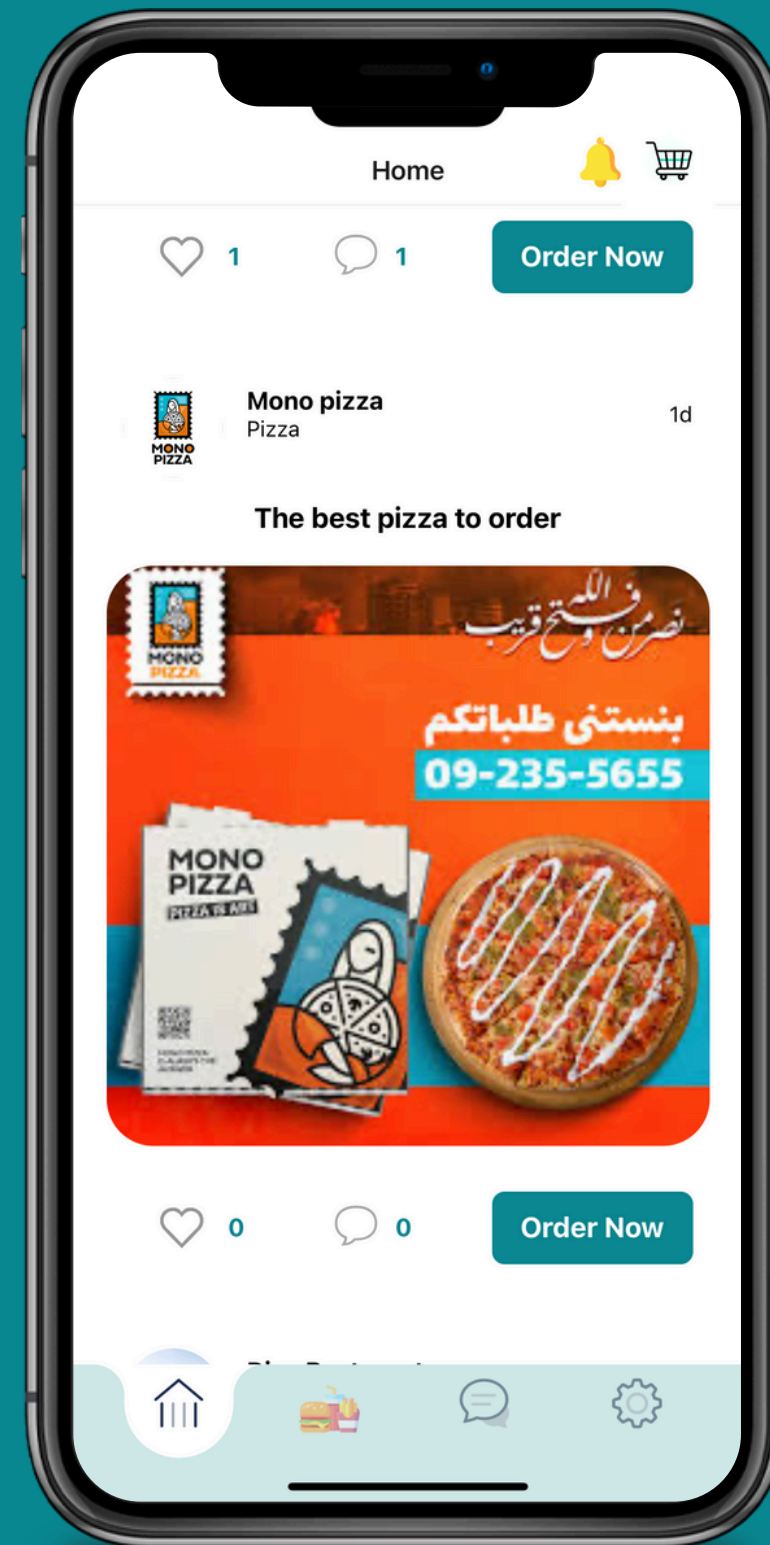

A relational database management system used for storing and managing the application's data securely and efficiently.

Key Features

Sign Up Screen

Forget Password and OTP screen

Home Feed

Restaurants Page

Profile Page and Menu