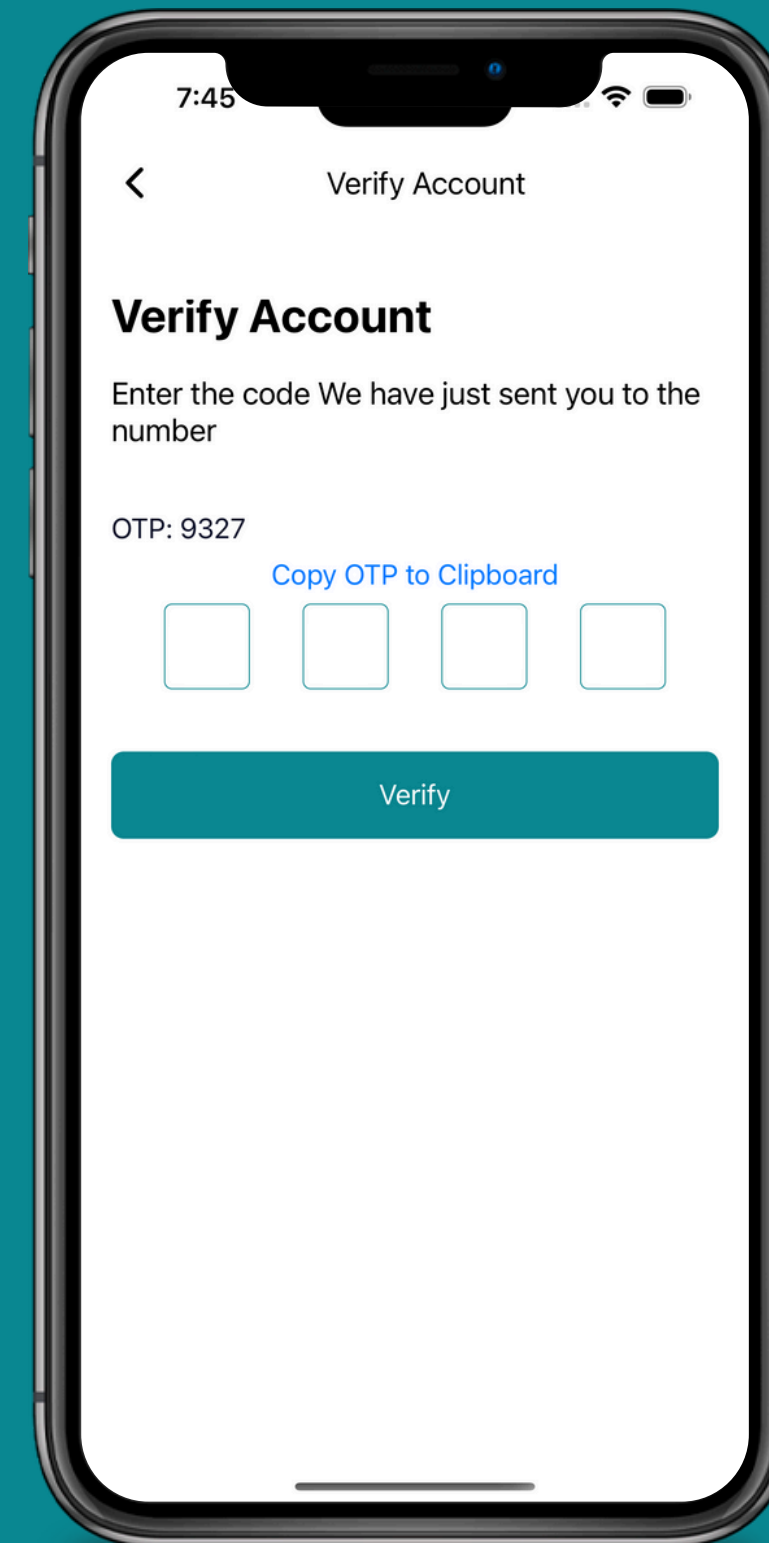

A relational database management system used for storing and managing the application's data securely and efficiently.

Key Features

Sign Up Screen

Forget Password and OTP screen

Home Feed

Restaurants Page

Profile Page and Menu