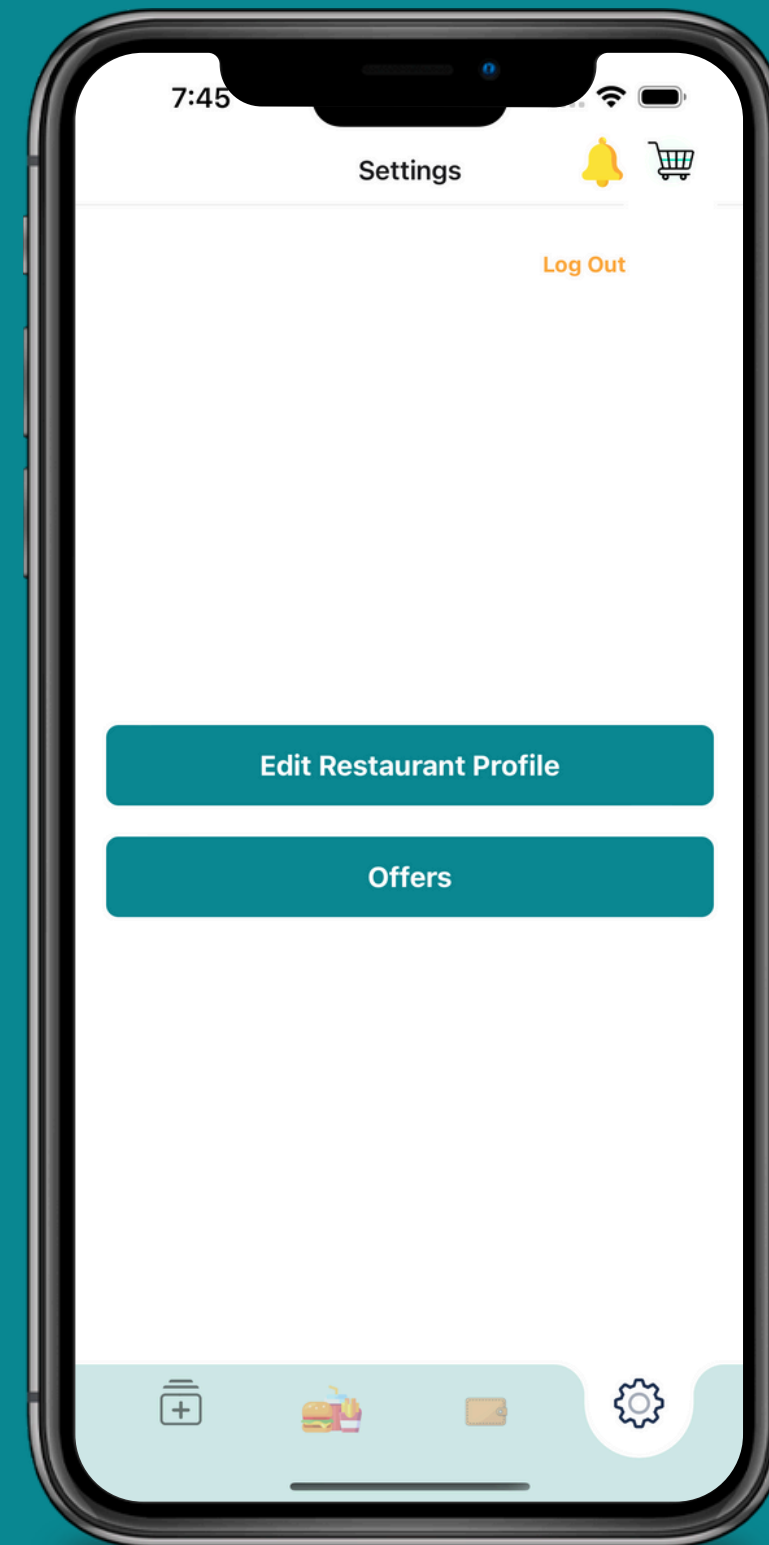

A relational database management system used for storing and managing the application's data securely and efficiently.

Key Features

Sign Up Screen

Forget Password and OTP screen

Home Feed

Restaurants Page

Profile Page and Menu

Cart Screen

User Profile

Add Location

Order Tracking

Chatting Screen

Notification System

Restaurant App

Restaurant App