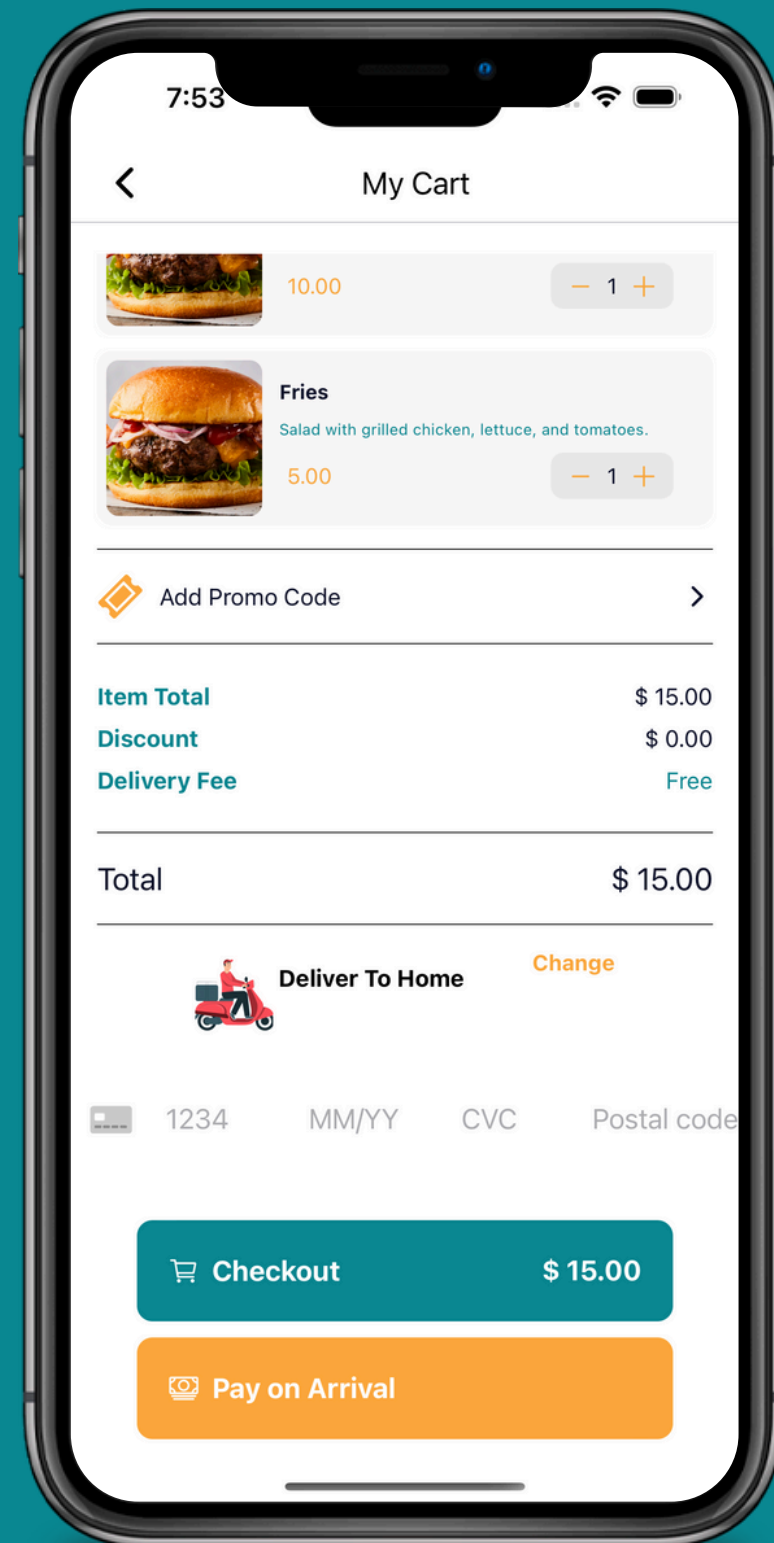

A relational database management system used for storing and managing the application's data securely and efficiently.

Key Features

Sign Up Screen

Forget Password and OTP screen

Home Feed

Restaurants Page

Profile Page and Menu

Cart Screen

User Profile

Add Location

Order Tracking

Chatting Screen

Notification System

Restaurant App

Restaurant App