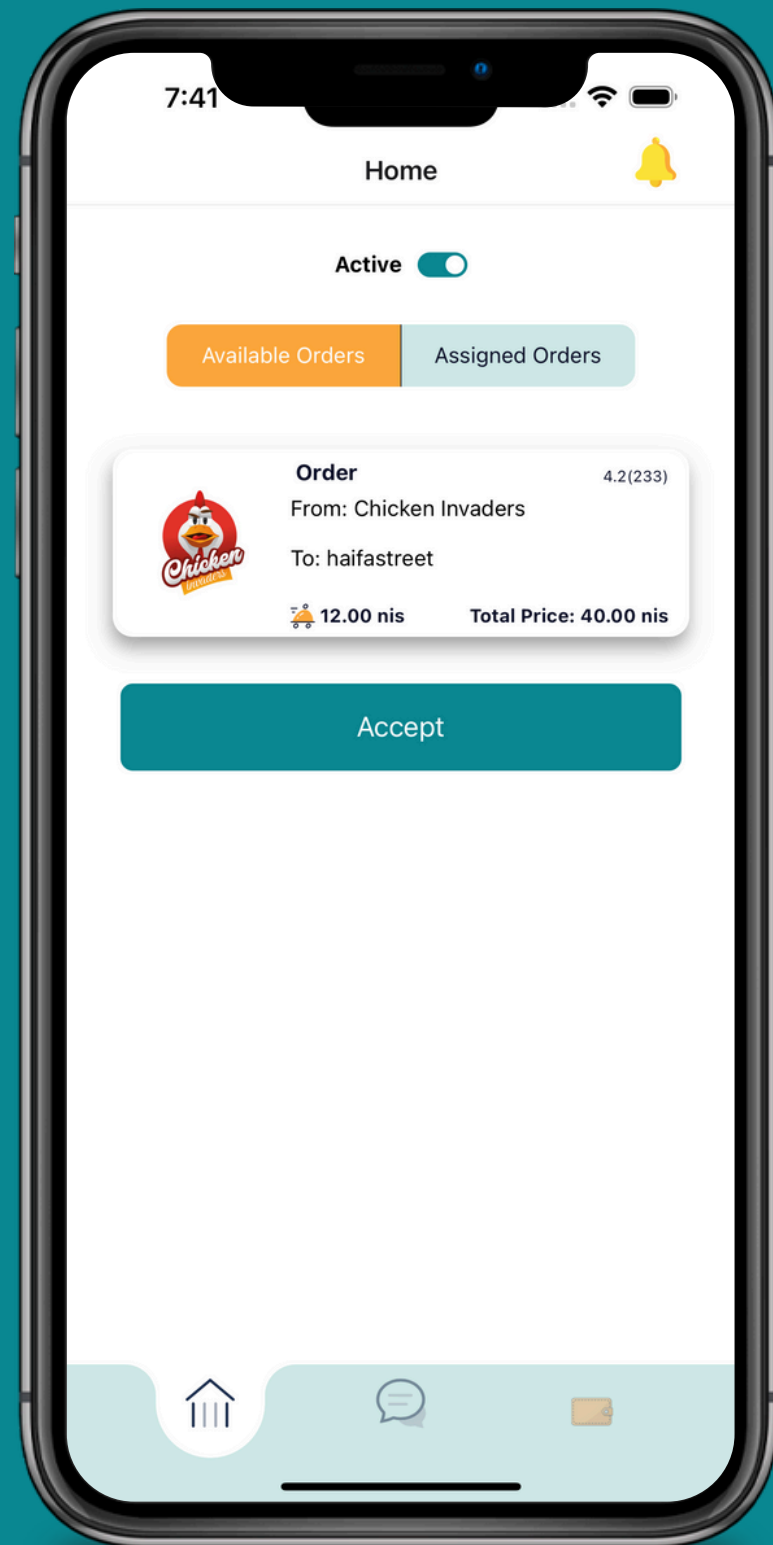

Delivery App