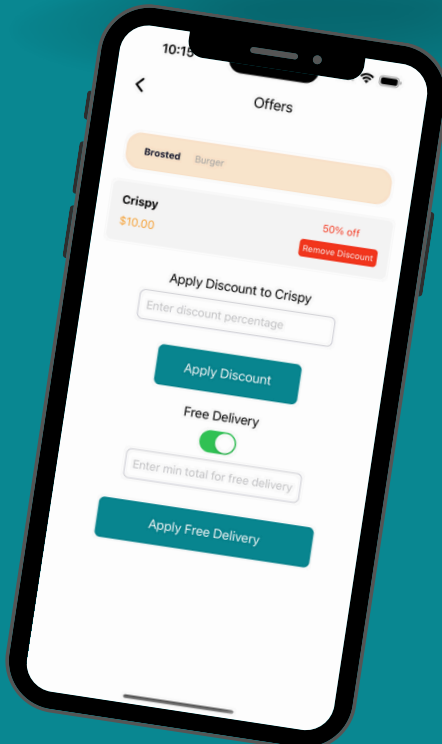

Technologies

Restaurants register with us and upload a complete menu.

A framework and platform for universal React applications, used to build and deploy the mobile app efficiently.

For server-side development, creating a robust and scalable backend to handle API requests and business logic.

A relational database management system used for storing and managing the application's data securely and efficiently.

Key Features

Sign Up Screen

Forget Password and OTP screen

Home Feed

Restaurants Page

Profile Page and Menu

Cart Screen

User Profile

Add Location

Order Tracking

Chatting Screen

Notification System

Restaurant App

Restaurant App