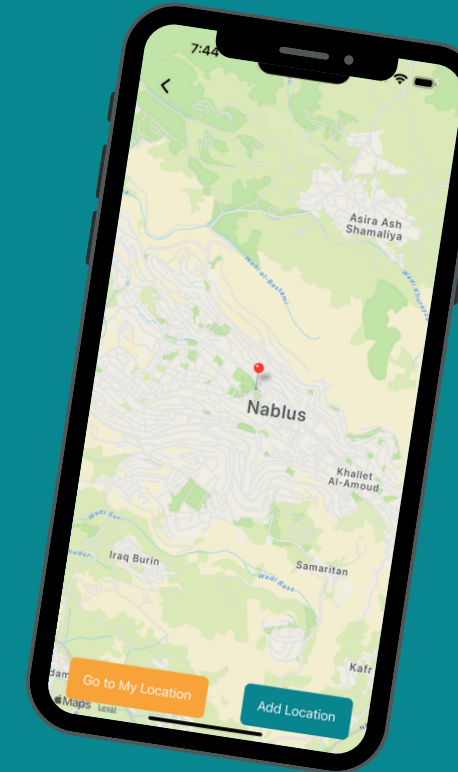

Key Features