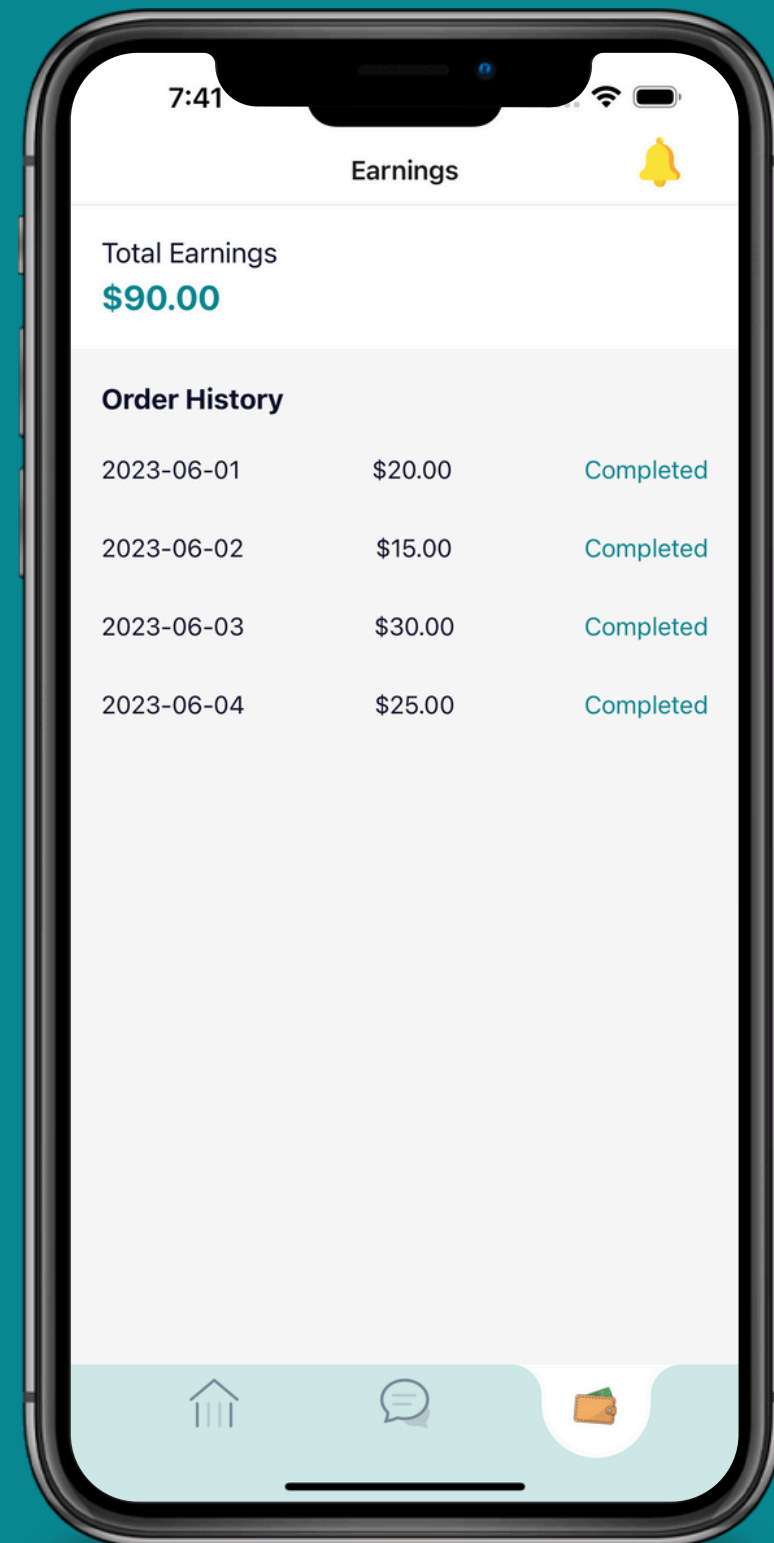

Restaurant App