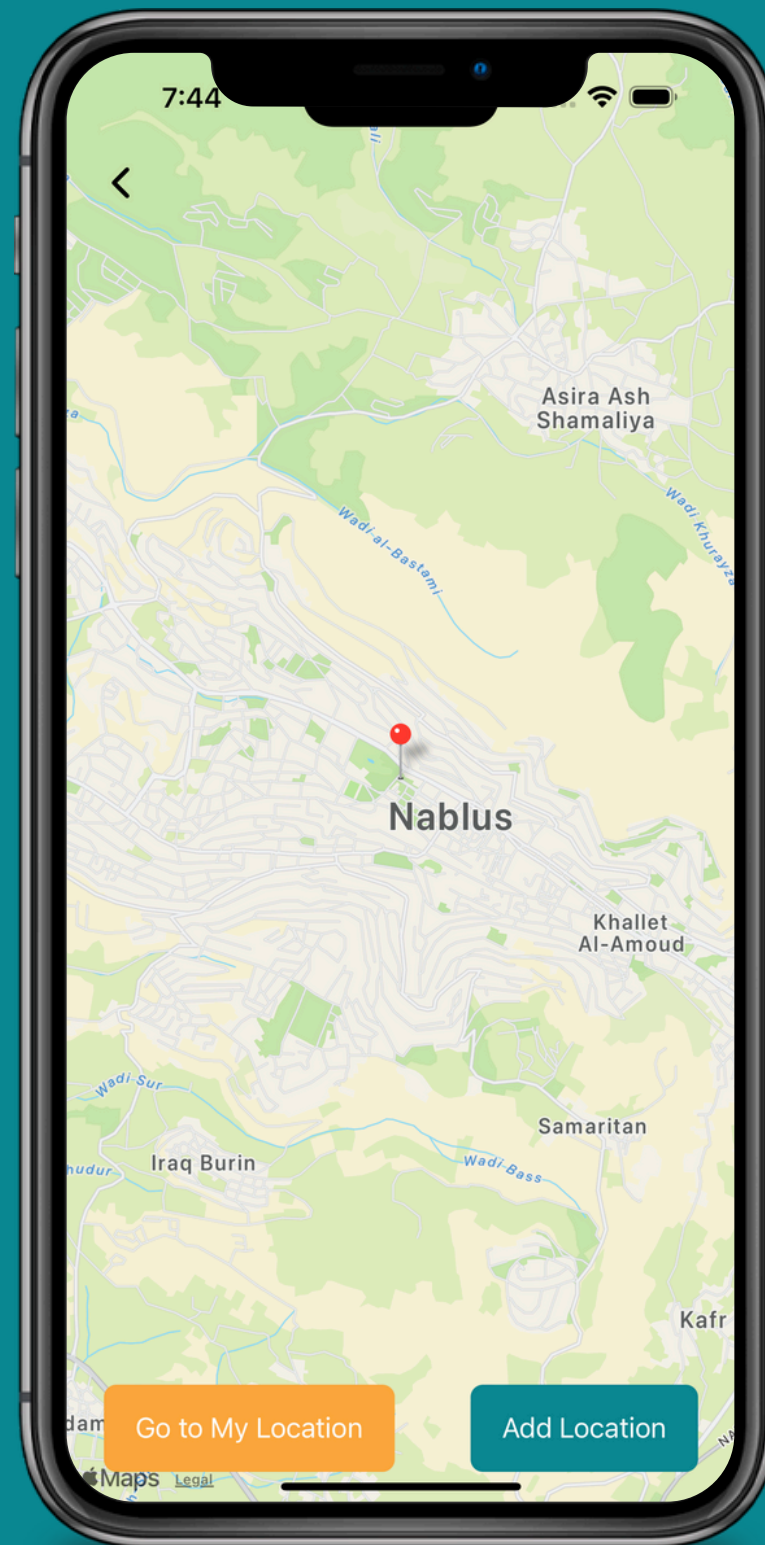

Cart Screen

User Profile

Add Location

Order Tracking

Chatting Screen

Notification System

Restaurant App

Restaurant App