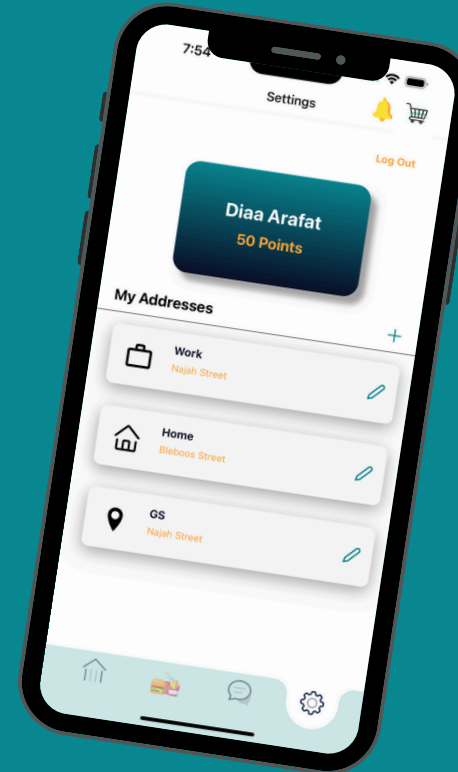

Technologies

Restaurants register with us and upload a complete menu.

A framework and platform for universal React applications, used to build and deploy the mobile app efficiently.

For server-side development, creating a robust and scalable backend to handle API requests and business logic.

A relational database management system used for storing and managing the application's data securely and efficiently.

Key Features

Sign Up Screen

Forget Password and OTP screen

Home Feed

Restaurants Page

Profile Page and Menu

Cart Screen

User Profile

Add Location

Order Tracking

Chatting Screen

Notification System

Restaurant App

Restaurant App