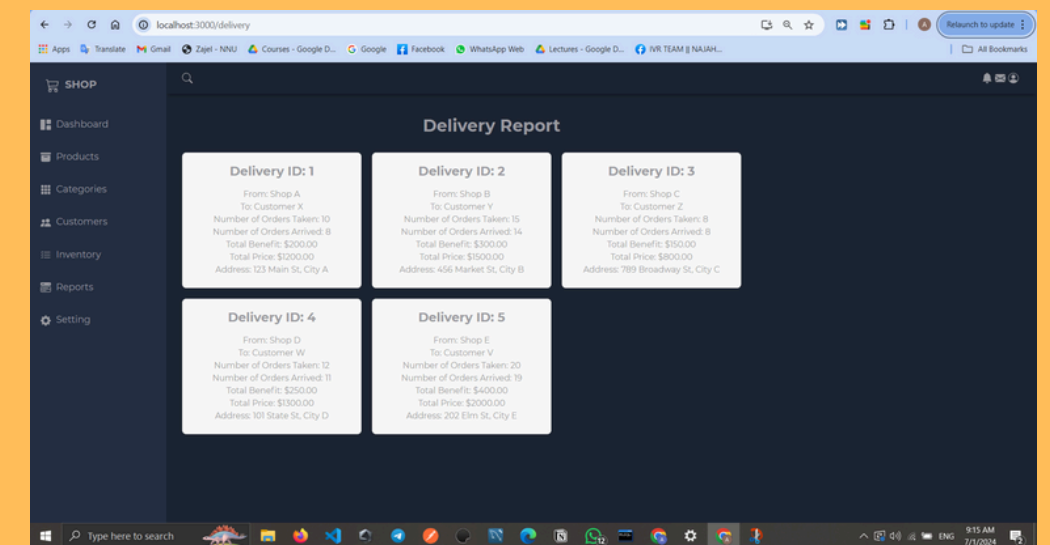

Admin Dashboard