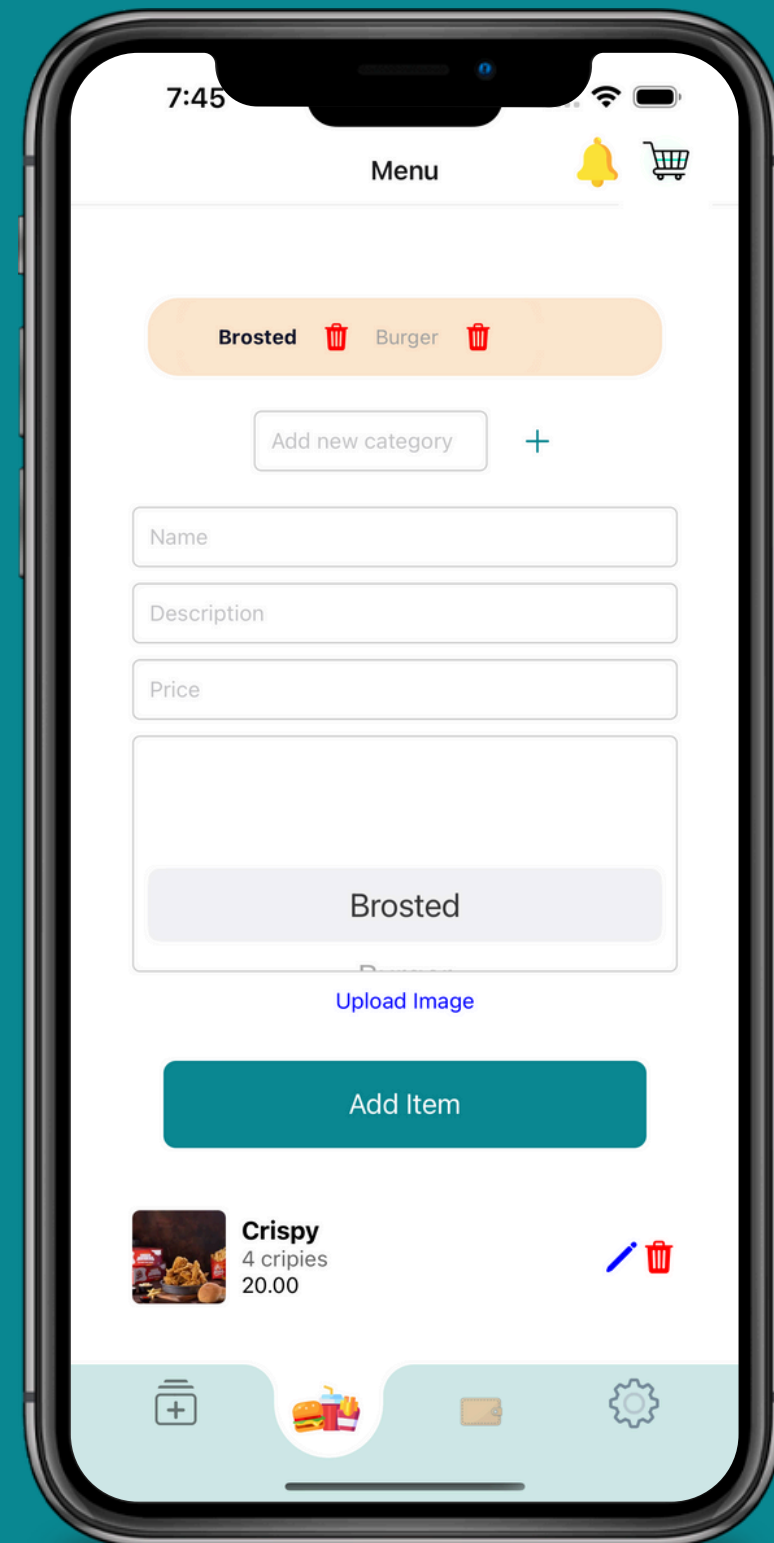

A relational database management system used for storing and managing the application's data securely and efficiently.

Key Features

Sign Up Screen

Forget Password and OTP screen

Home Feed

Restaurants Page

Profile Page and Menu

Cart Screen

User Profile

Add Location

Order Tracking

Chatting Screen

Notification System

Restaurant App

Restaurant App