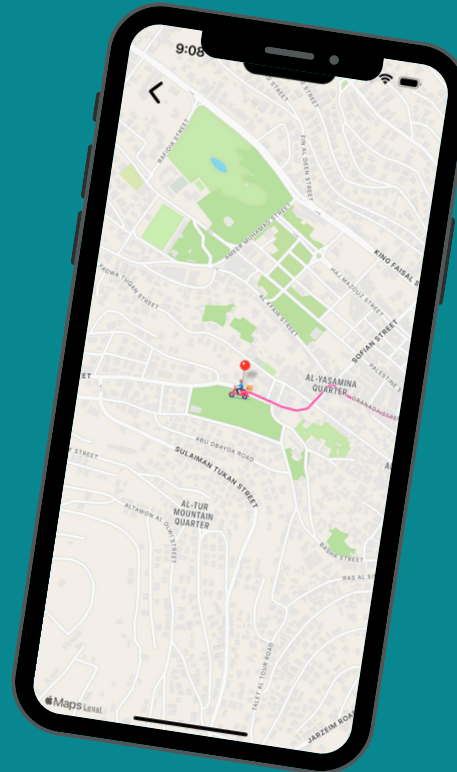

Key Features