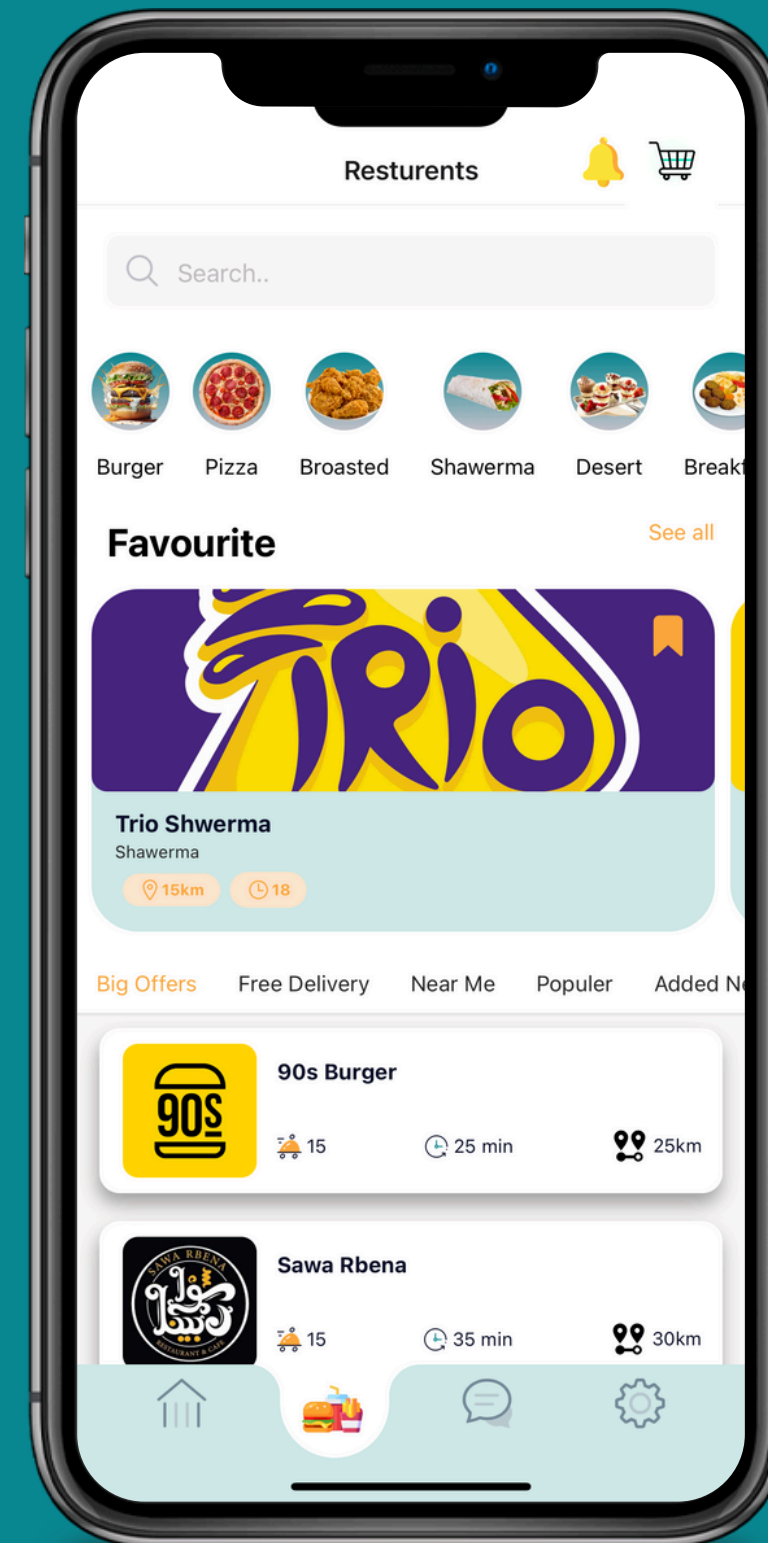

A relational database management system used for storing and managing the application's data securely and efficiently.

Key Features

Sign Up Screen

Forget Password and OTP screen

Home Feed

Restaurants Page

Profile Page and Menu

Cart Screen

User Profile

Add Location

Order Tracking

Chatting Screen

Notification System

Restaurant App

Restaurant App