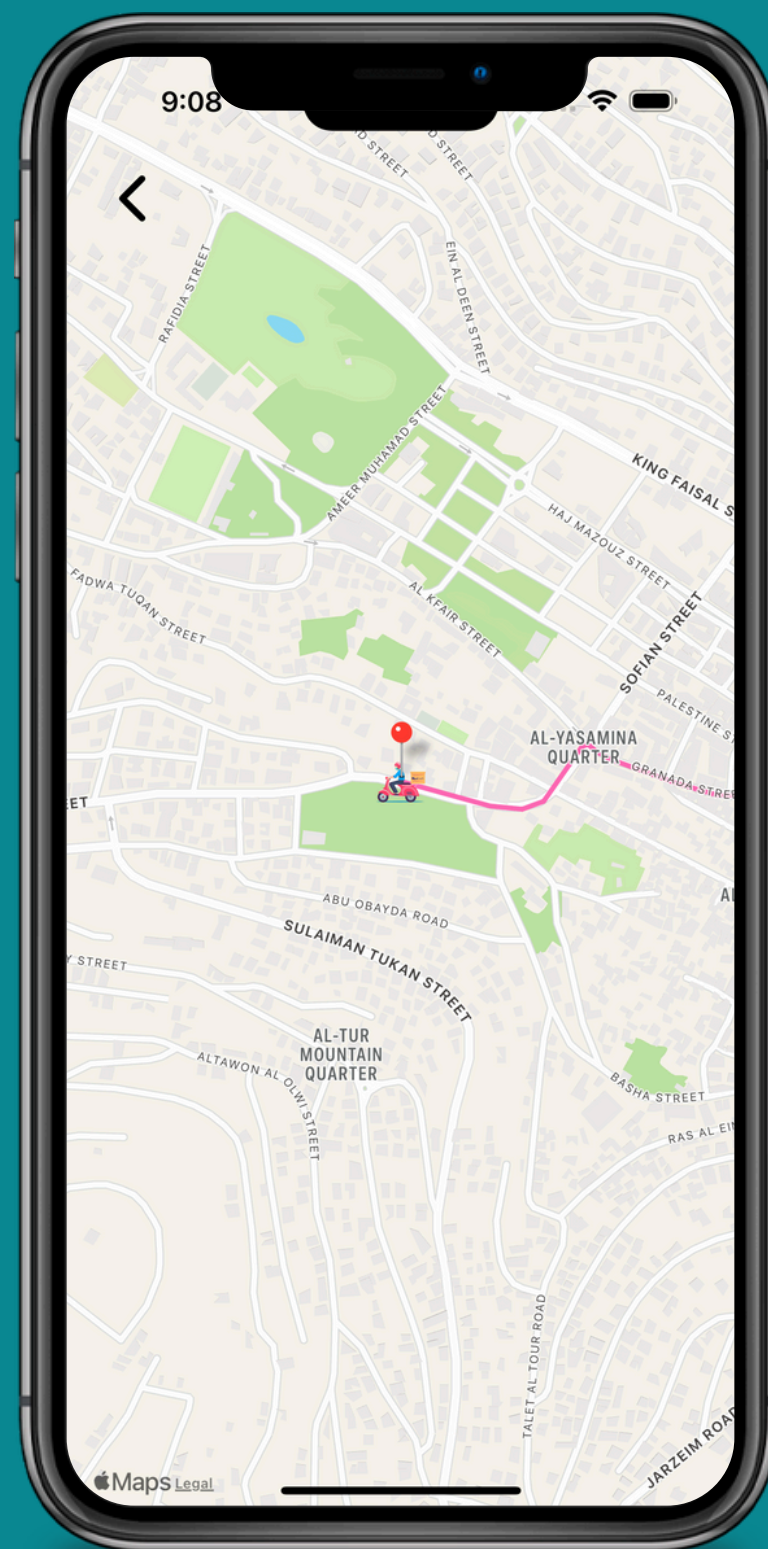

Cart Screen

User Profile

Add Location

Order Tracking

Chatting Screen

Notification System

Restaurant App

Restaurant App