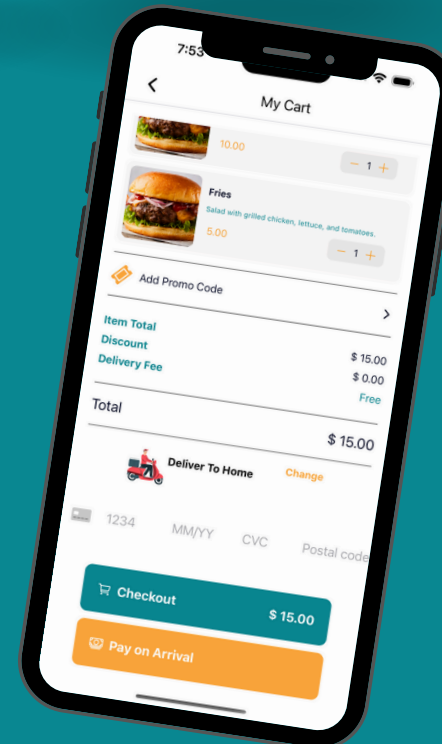

Technologies

Restaurants register with us and upload a complete menu.

A framework and platform for universal React applications, used to build and deploy the mobile app efficiently.

For server-side development, creating a robust and scalable backend to handle API requests and business logic.

A relational database management system used for storing and managing the application's data securely and efficiently.

Key Features

Sign Up Screen

Forget Password and OTP screen

Home Feed

Restaurants Page

Profile Page and Menu

Cart Screen

User Profile

Add Location

Order Tracking

Chatting Screen

Notification System

Restaurant App

Restaurant App