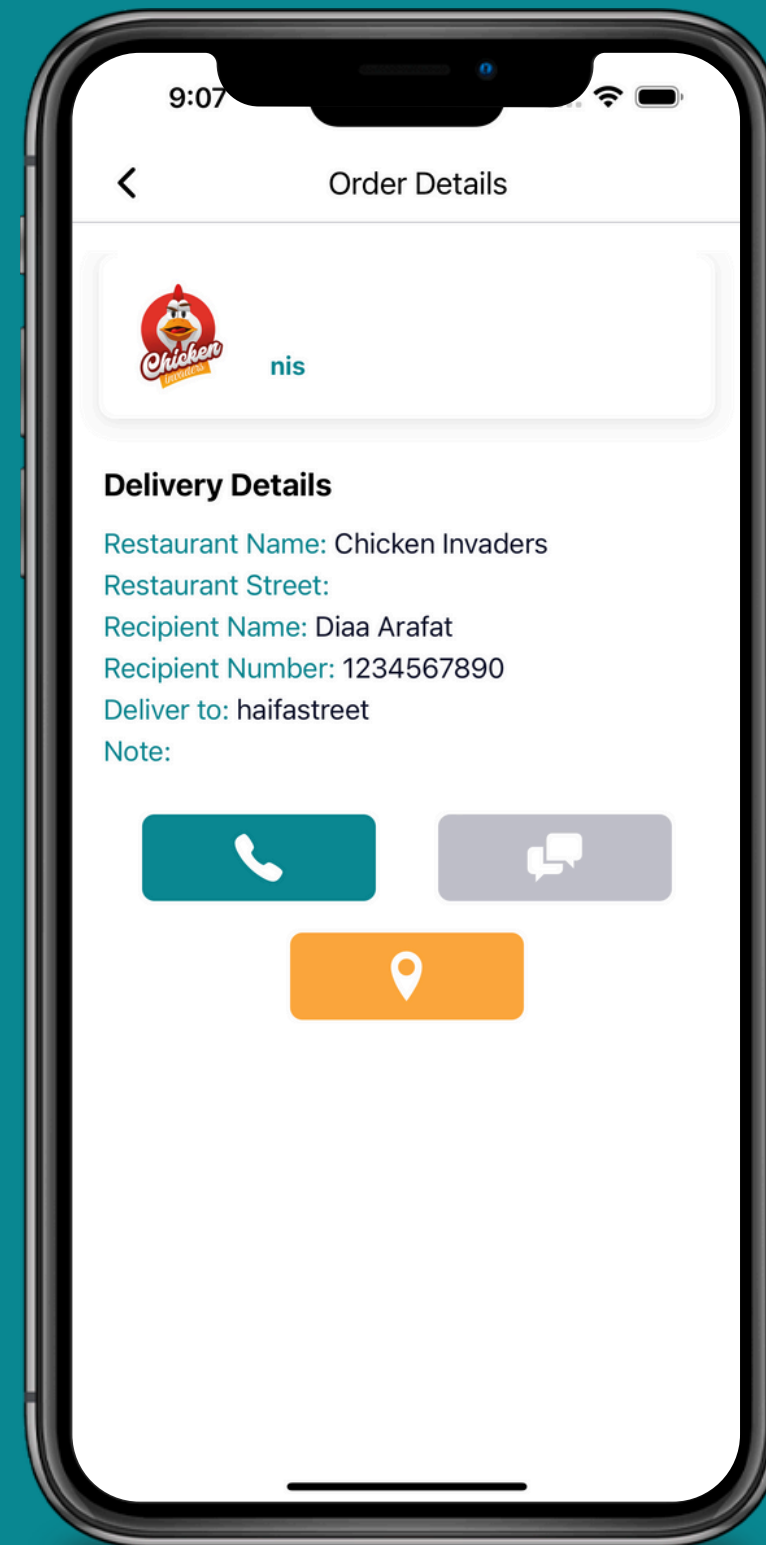

Delivery App