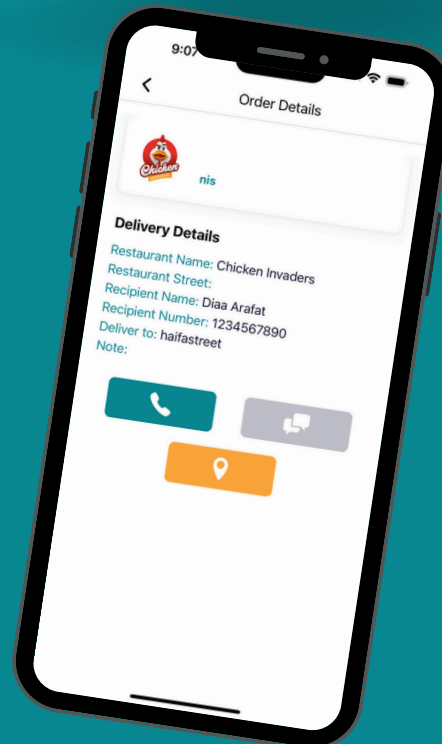

A relational database management system used for storing and managing the application's data securely and efficiently.

Key Features

Sign Up Screen

Forget Password and OTP screen

Home Feed

Restaurants Page

Profile Page and Menu