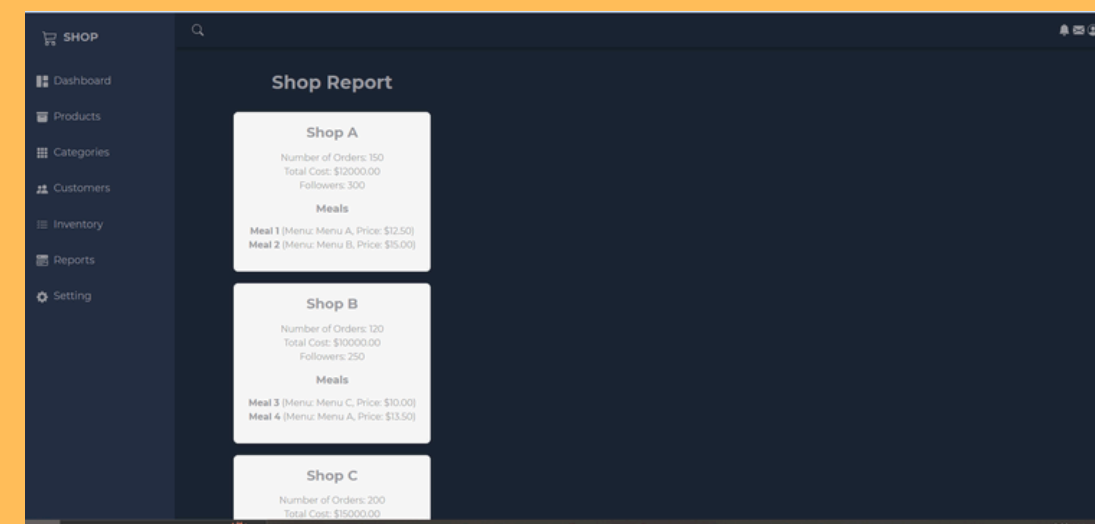

Admin Dashboard