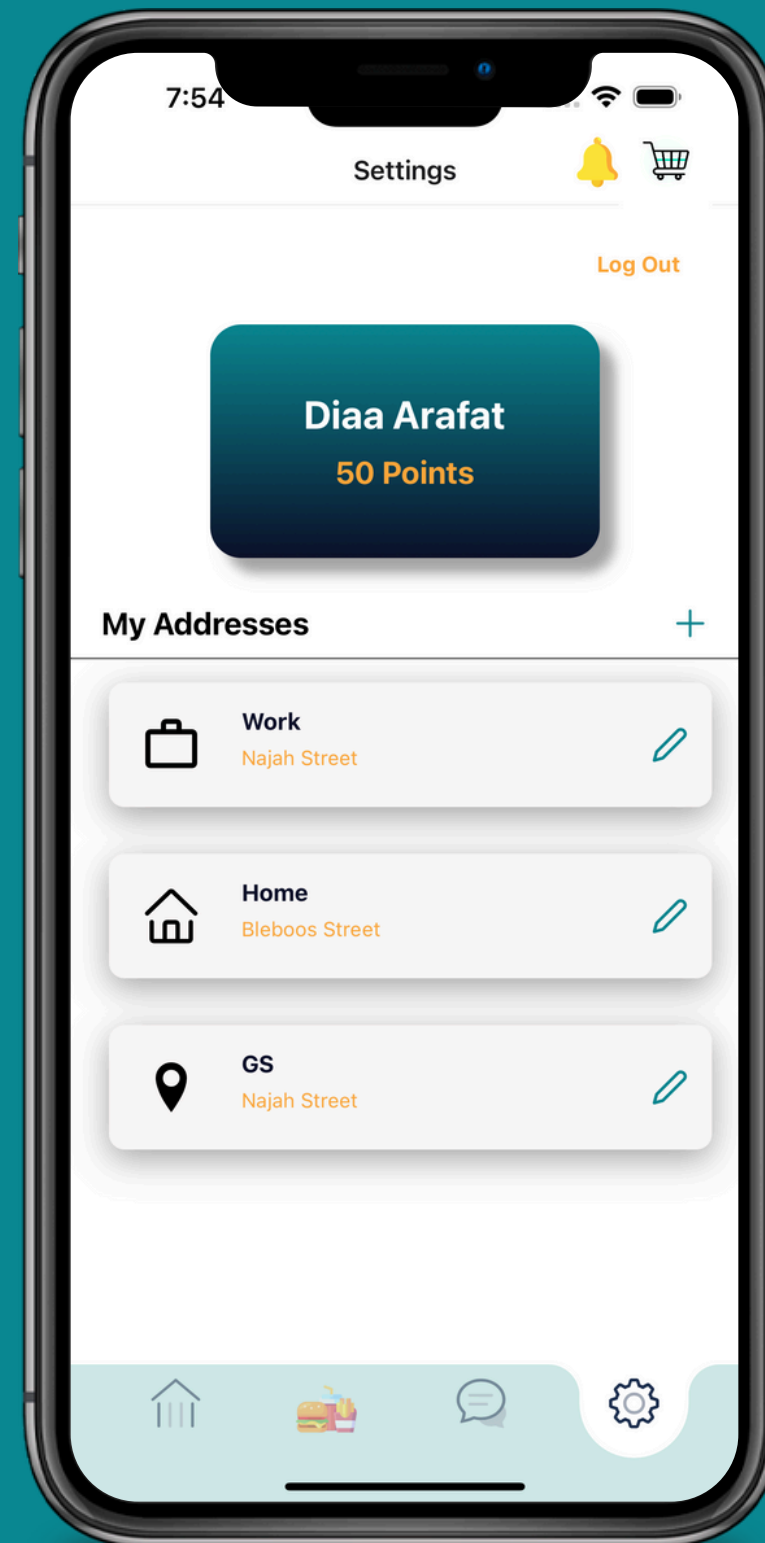

A relational database management system used for storing and managing the application's data securely and efficiently.

Key Features

Sign Up Screen

Forget Password and OTP screen

Home Feed

Restaurants Page

Profile Page and Menu

Cart Screen

User Profile

Add Location

Order Tracking

Chatting Screen

Notification System

Restaurant App

Restaurant App