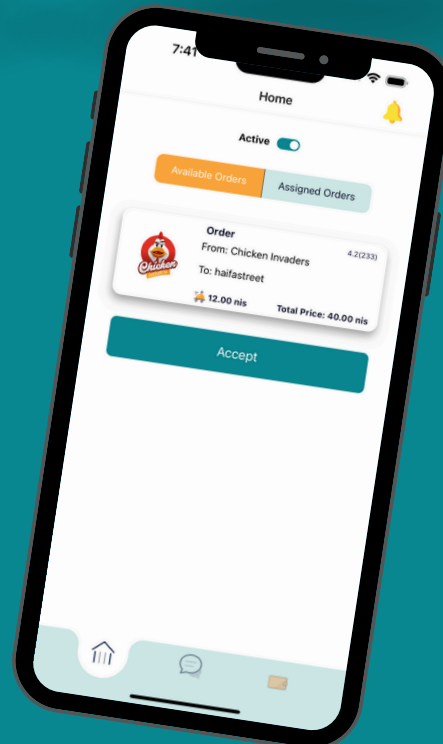

Technologies

Restaurants register with us and upload a complete menu.

A framework and platform for universal React applications, used to build and deploy the mobile app efficiently.

For server-side development, creating a robust and scalable backend to handle API requests and business logic.

A relational database management system used for storing and managing the application's data securely and efficiently.

Key Features

Sign Up Screen

Forget Password and OTP screen

Home Feed

Restaurants Page

Profile Page and Menu