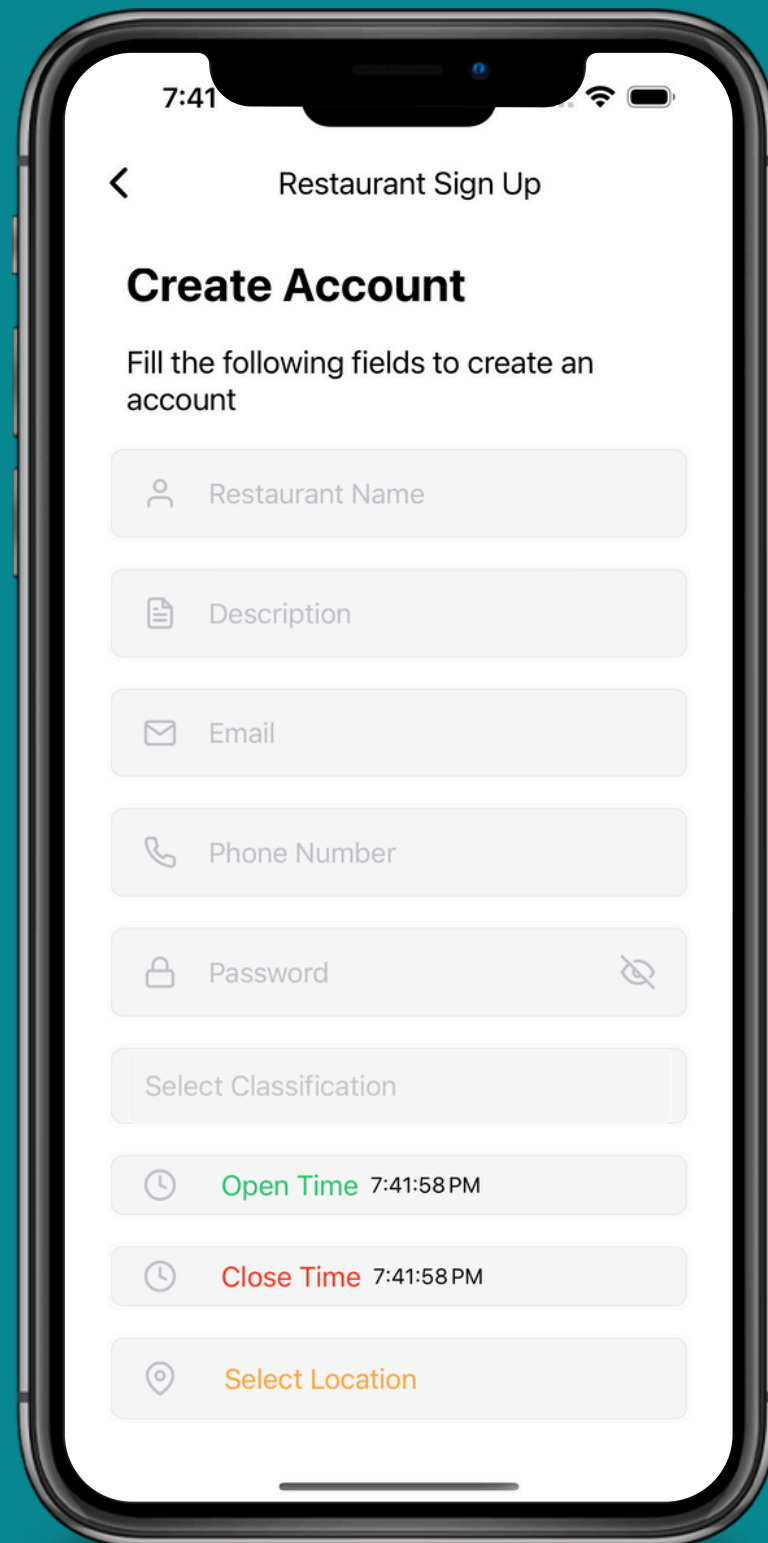

Technologies

Restaurants register with us and upload a complete menu.

A framework and platform for universal React applications, used to build and deploy the mobile app efficiently.

For server-side development, creating a robust and scalable backend to handle API requests and business logic.

A relational database management system used for storing and managing the application's data securely and efficiently.

Key Features

Sign Up Screen

Forget Password and OTP screen

Home Feed

Restaurants Page

Profile Page and Menu

Cart Screen

User Profile

Add Location

Order Tracking

Chatting Screen

Notification System

Restaurant App

Restaurant App