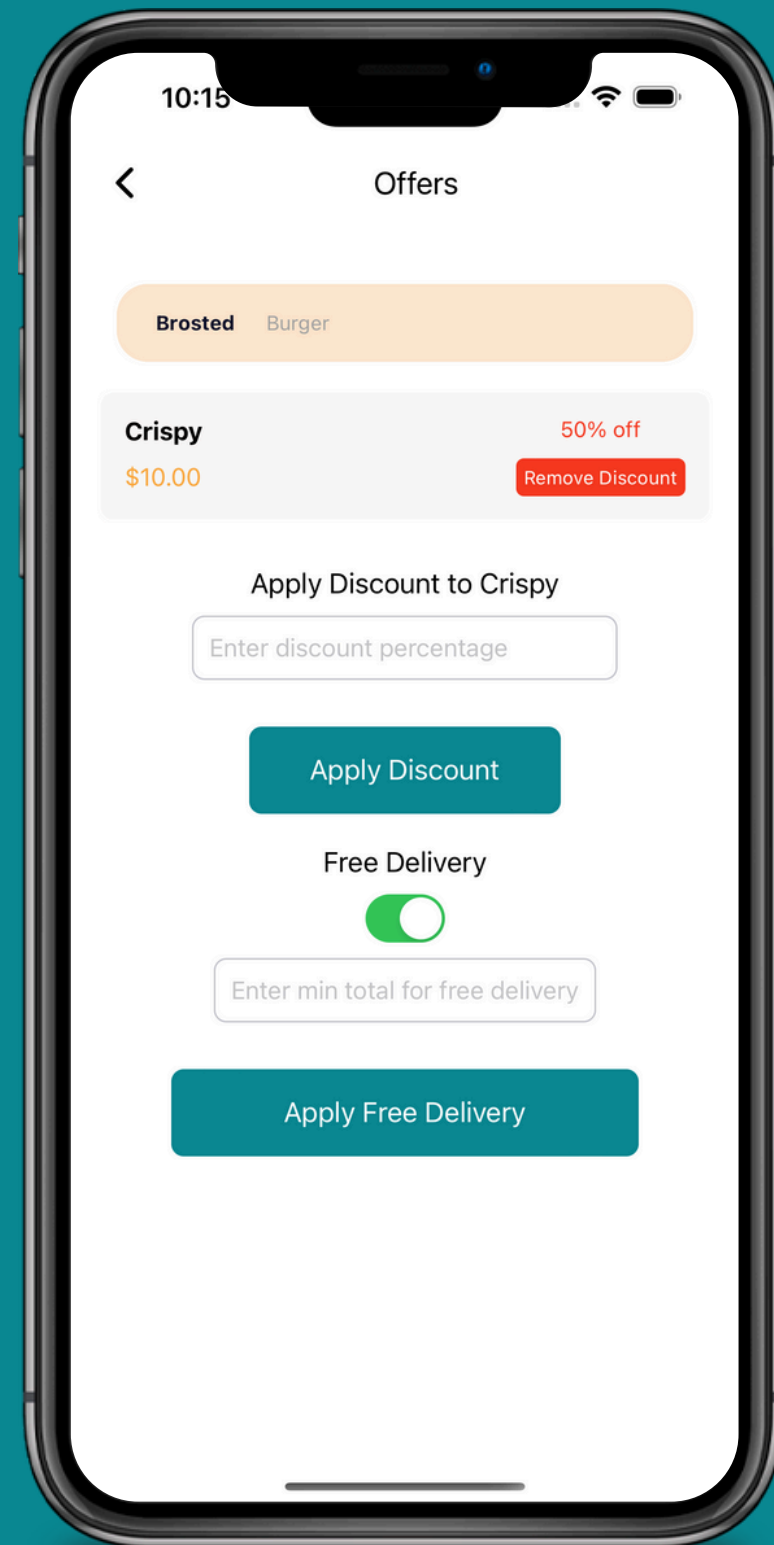

A relational database management system used for storing and managing the application's data securely and efficiently.

Key Features

Sign Up Screen

Forget Password and OTP screen

Home Feed

Restaurants Page

Profile Page and Menu

Cart Screen

User Profile

Add Location

Order Tracking

Chatting Screen

Notification System

Restaurant App

Restaurant App