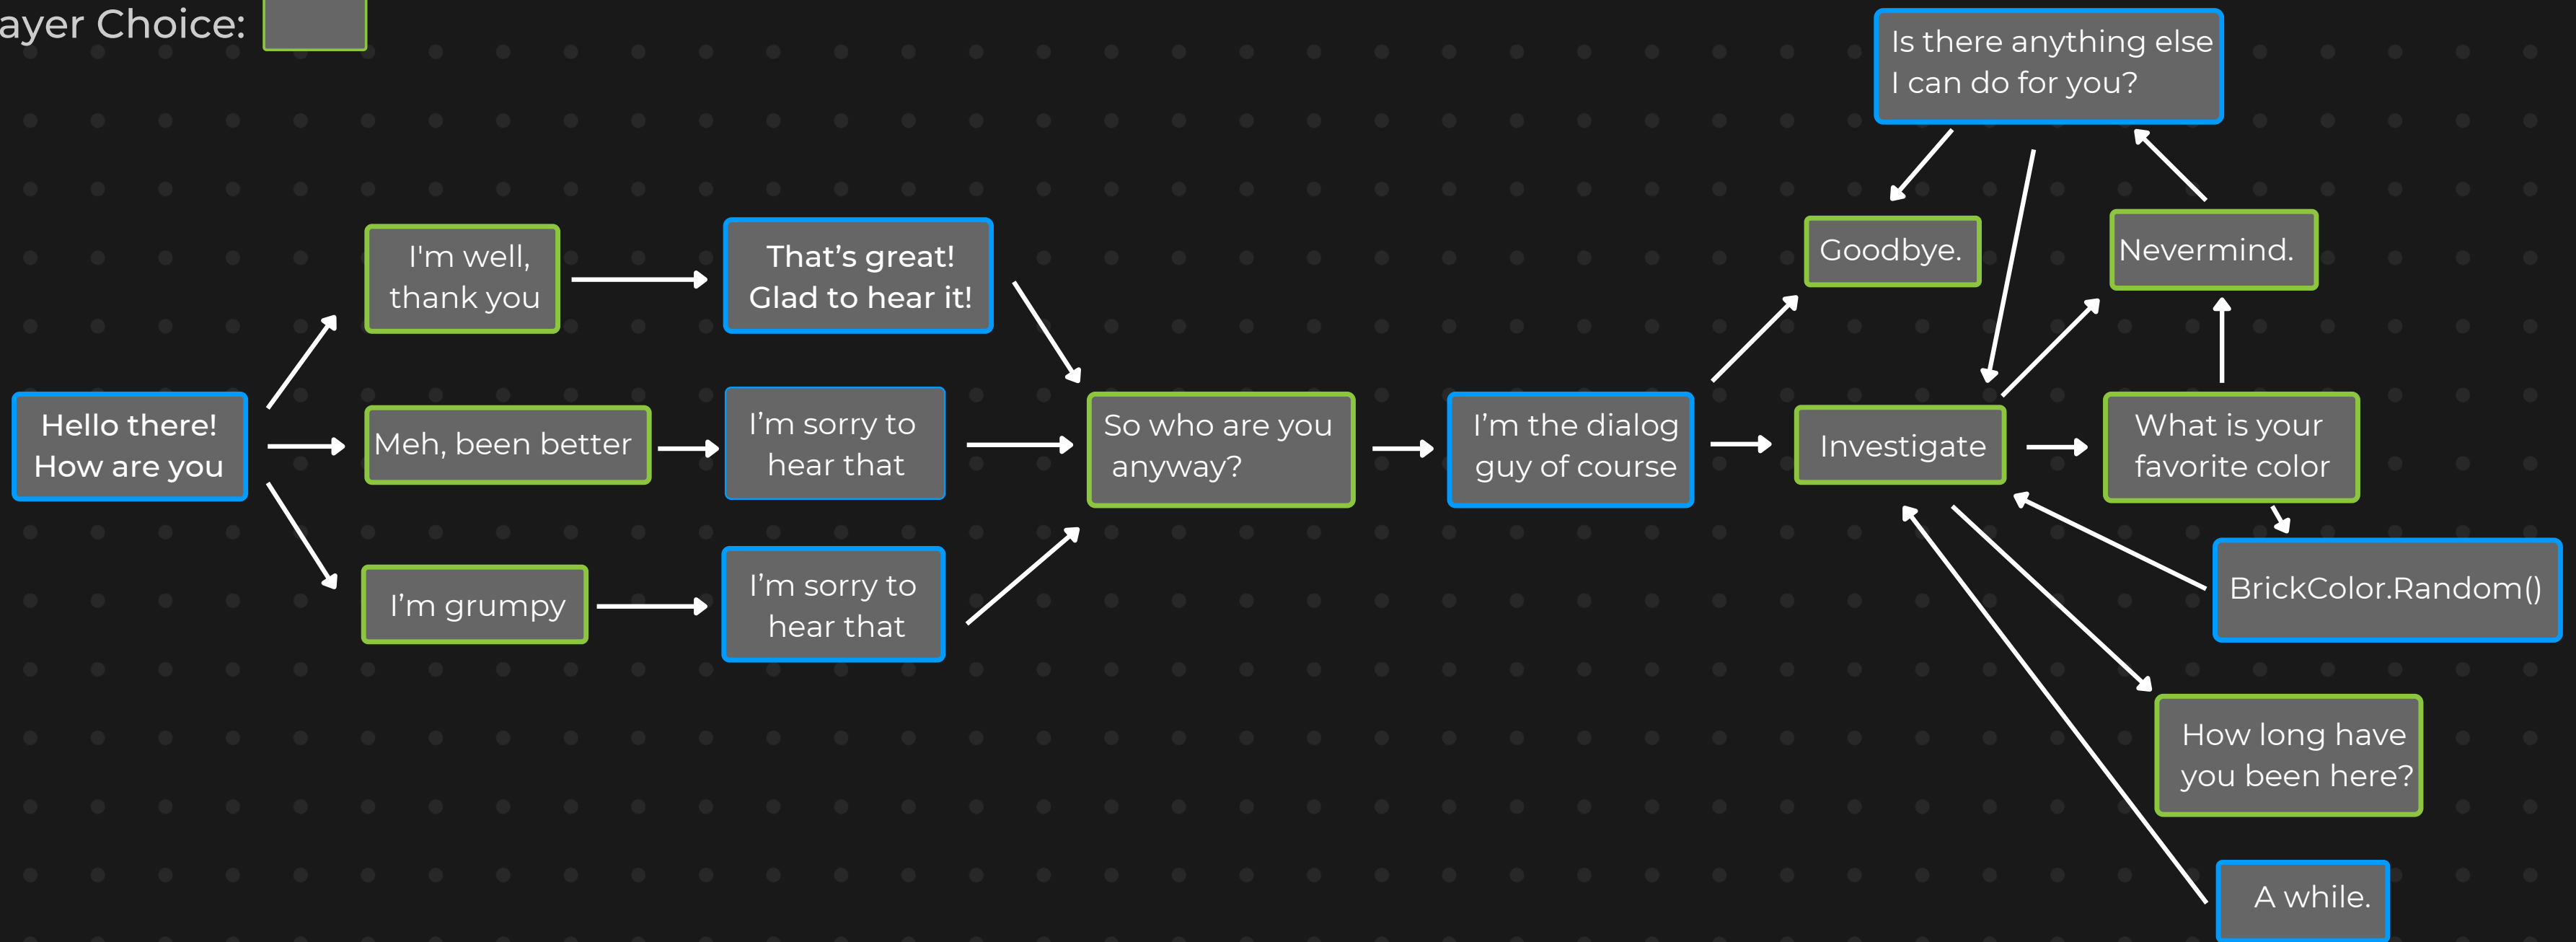

NPC Dialog :

Player Choice:

+ Generation Chatbots

explain how a combustion engine works

A combustion engine works by converting the energy stored in fuel into mechanical energy. This is typically done through a four-stroke process in which fuel is mixed with air and then ignited in the combustion chamber. The resulting explosion drives a piston, which moves the engine's crankshaft and converts the linear motion of the piston into the rotational motion of the crankshaft. This rotational motion can then be used to power a vehicle or other machinery.