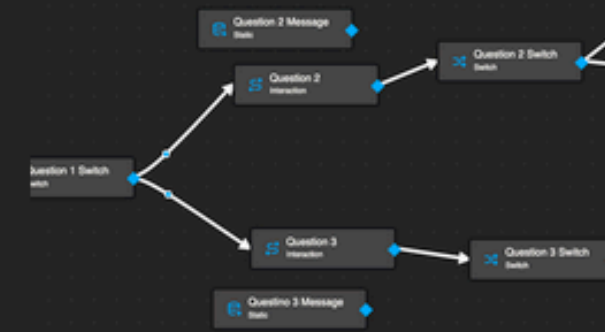

✦ Frontend

Styled components

Redux toolkit

Typescript

RTK query

React DND

The web builder for stunning Chatbots.

Create, customize, and deploy your chatbot with our intuitive drag-and-drop interface.

[Get Started](#)[Learn More](#)

Account

Settings

graph

...

Edit

Delete

Medical Diagnostic