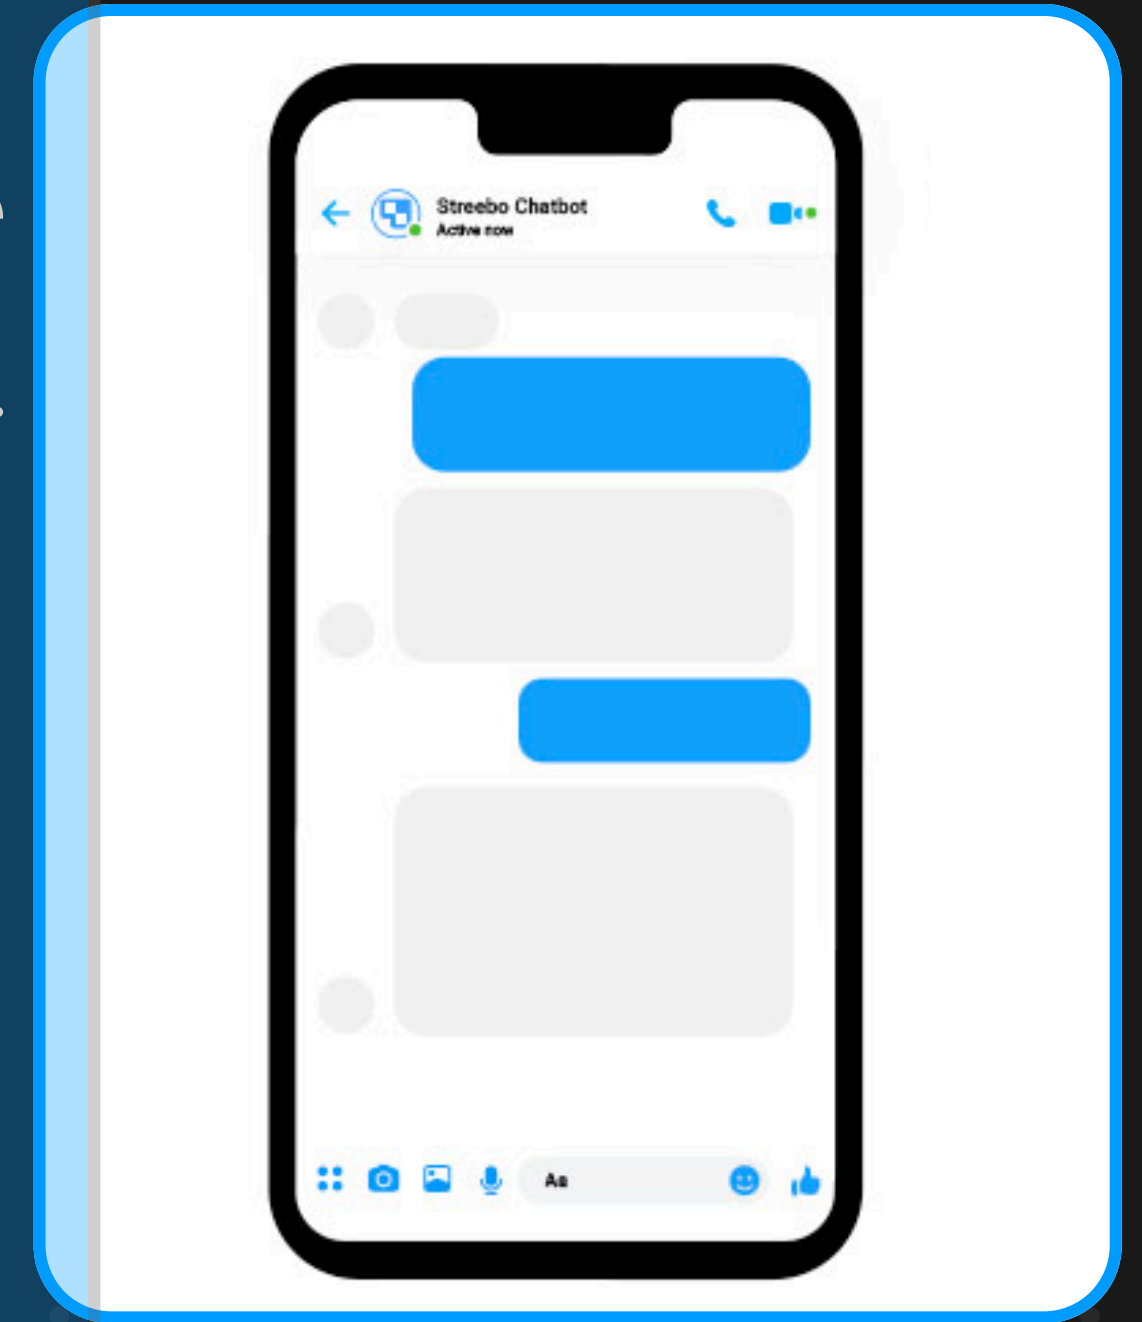

FlowX
chatbot builder

Amjad Kayed
Izzat Alshareef

Supervisor : Amjad Abu Hassan

+ Chatbots

A chatbot is a computer program designed to simulate human conversation.

They are commonly used in customer service, virtual assistants, and messaging apps.

NPC Dialog :

Player Choice:

+ Generation Chatbots

explain how a combustion engine works

A combustion engine works by converting the energy stored in fuel into mechanical energy. This is typically done through a four-stroke process in which fuel is mixed with air and then ignited in the combustion chamber. The resulting explosion drives a piston, which moves the engine's crankshaft and converts the linear motion of the piston into the rotational motion of the crankshaft. This rotational motion can then be used to power a vehicle or other machinery.