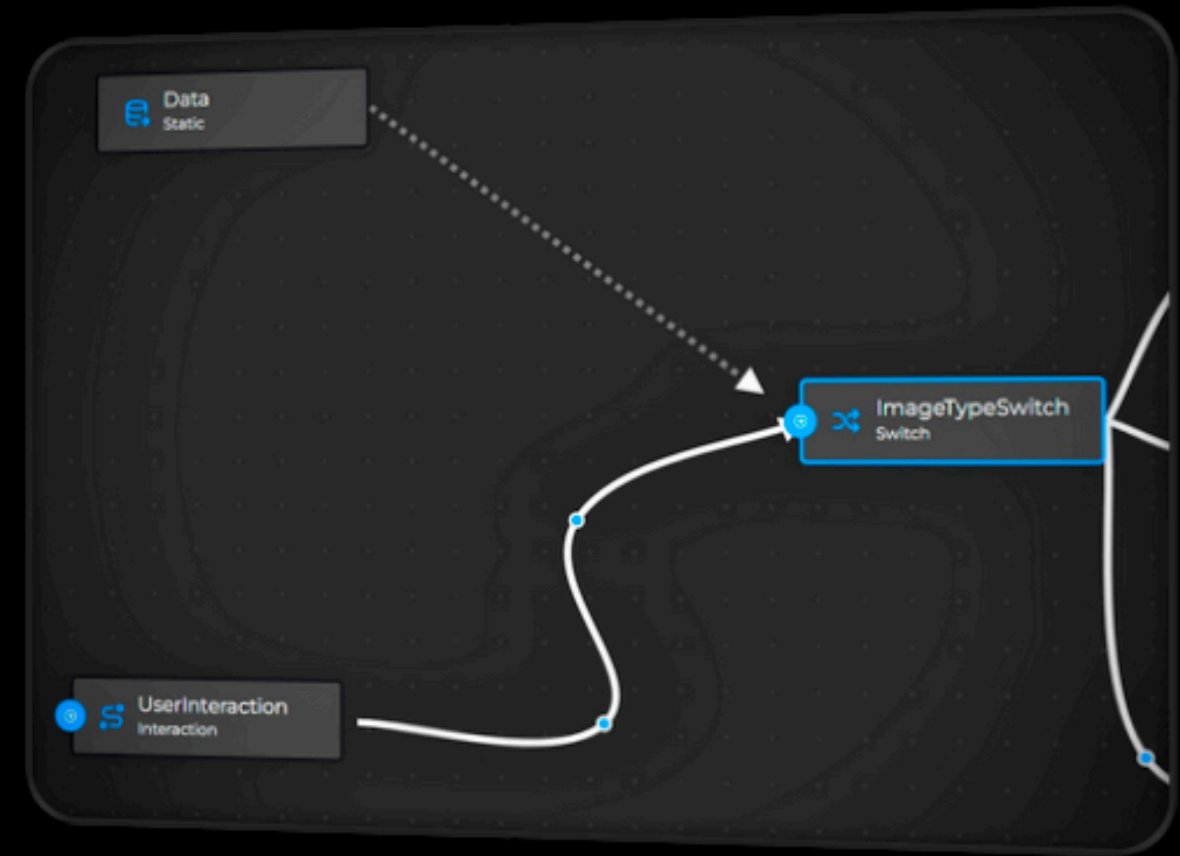

The web builder for stunning Chatbots.

Create, customize, and deploy your chatbot with our intuitive drag-and-drop interface.

[Get Started](#)

[Learn More](#)