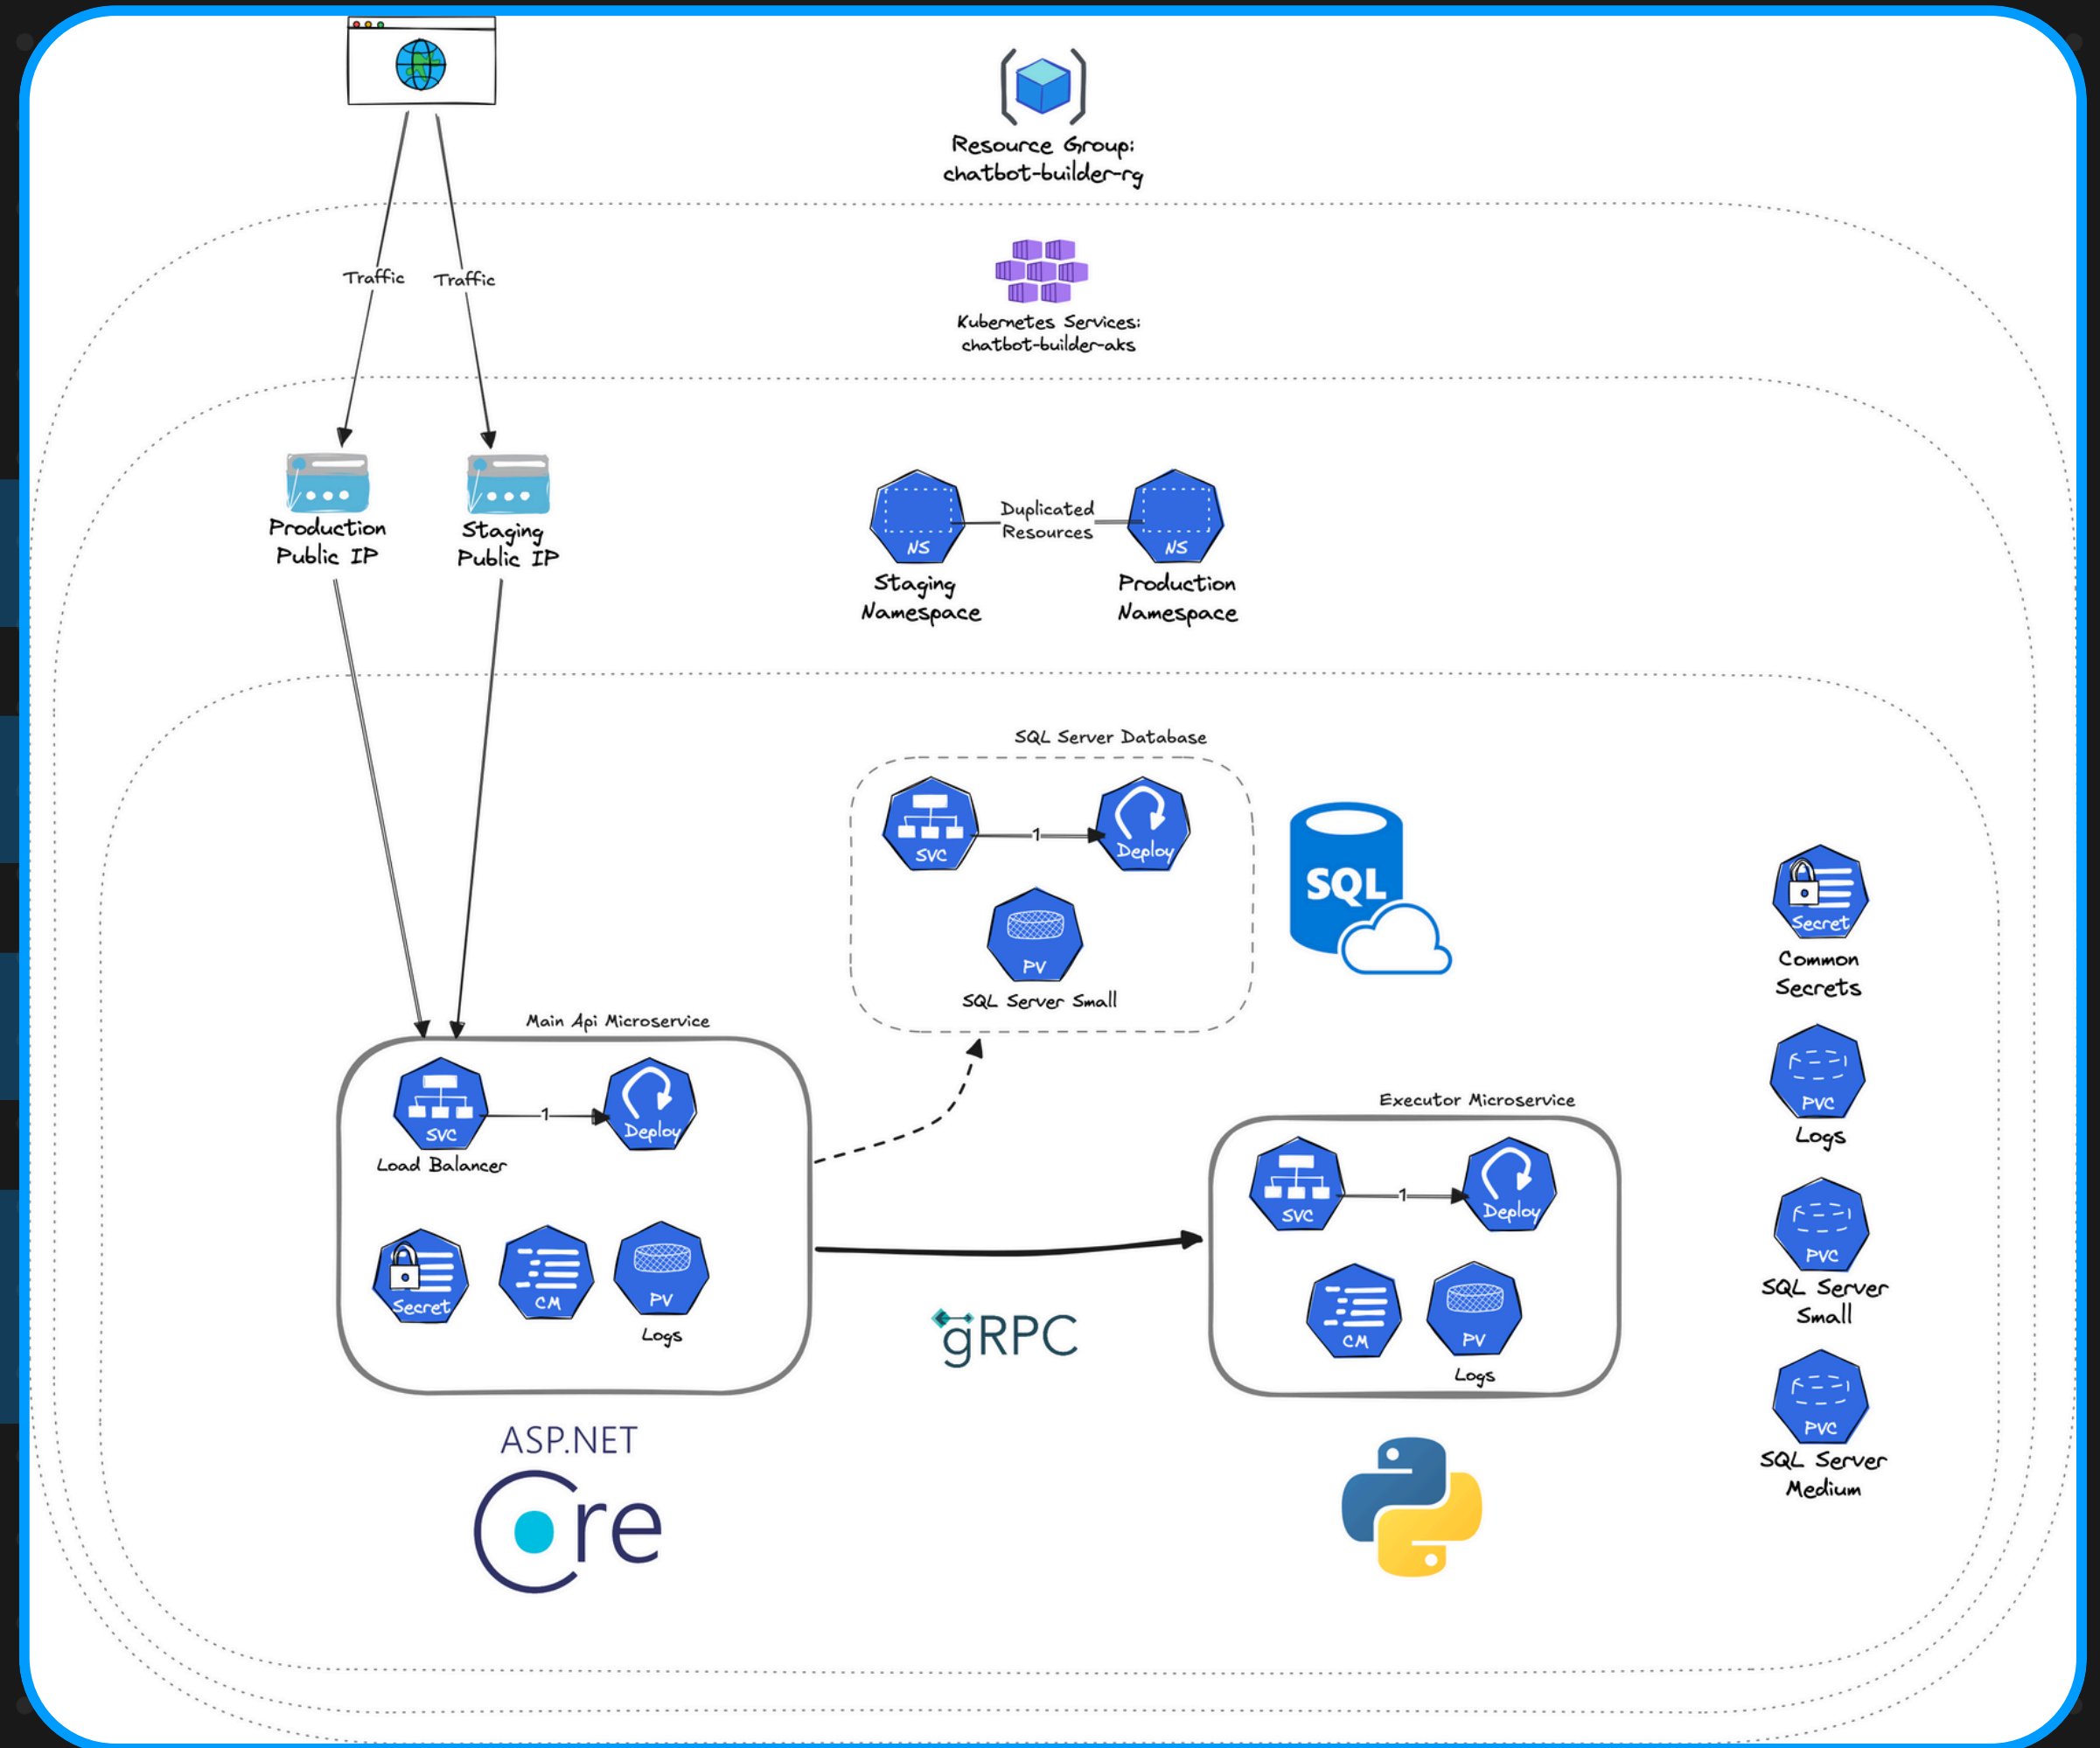

NPC Dialog :

Player Choice:

+ Generation Chatbots

explain how a combustion engine works

A combustion engine works by converting the energy stored in fuel into mechanical energy. This is typically done through a four-stroke process in which fuel is mixed with air and then ignited in the combustion chamber. The resulting explosion drives a piston, which moves the engine's crankshaft and converts the linear motion of the piston into the rotational motion of the crankshaft. This rotational motion can then be used to power a vehicle or other machinery.

Current Solutions can be generally divided into two groups:

Chatbot Builders that are rule-based focused with very complex logic but lack AI features

Automation platforms that are AI focused but lack conversational (end-user chatbot) features

fill the gaps and merge
rule-based approach
with AI features

Add advanced chatbot
customization features

Marketplace - Discover
Chatbots

✦ Backend

Microservices

ASP.NET & SqlServer

Python for Langchain

Kubernetes & Terraform
for infrastructure

✦ Frontend

Styled components

Redux toolkit

Typescript

RTK query

React DND

The web builder for stunning Chatbots.

Create, customize, and deploy your chatbot with our intuitive drag-and-drop interface.