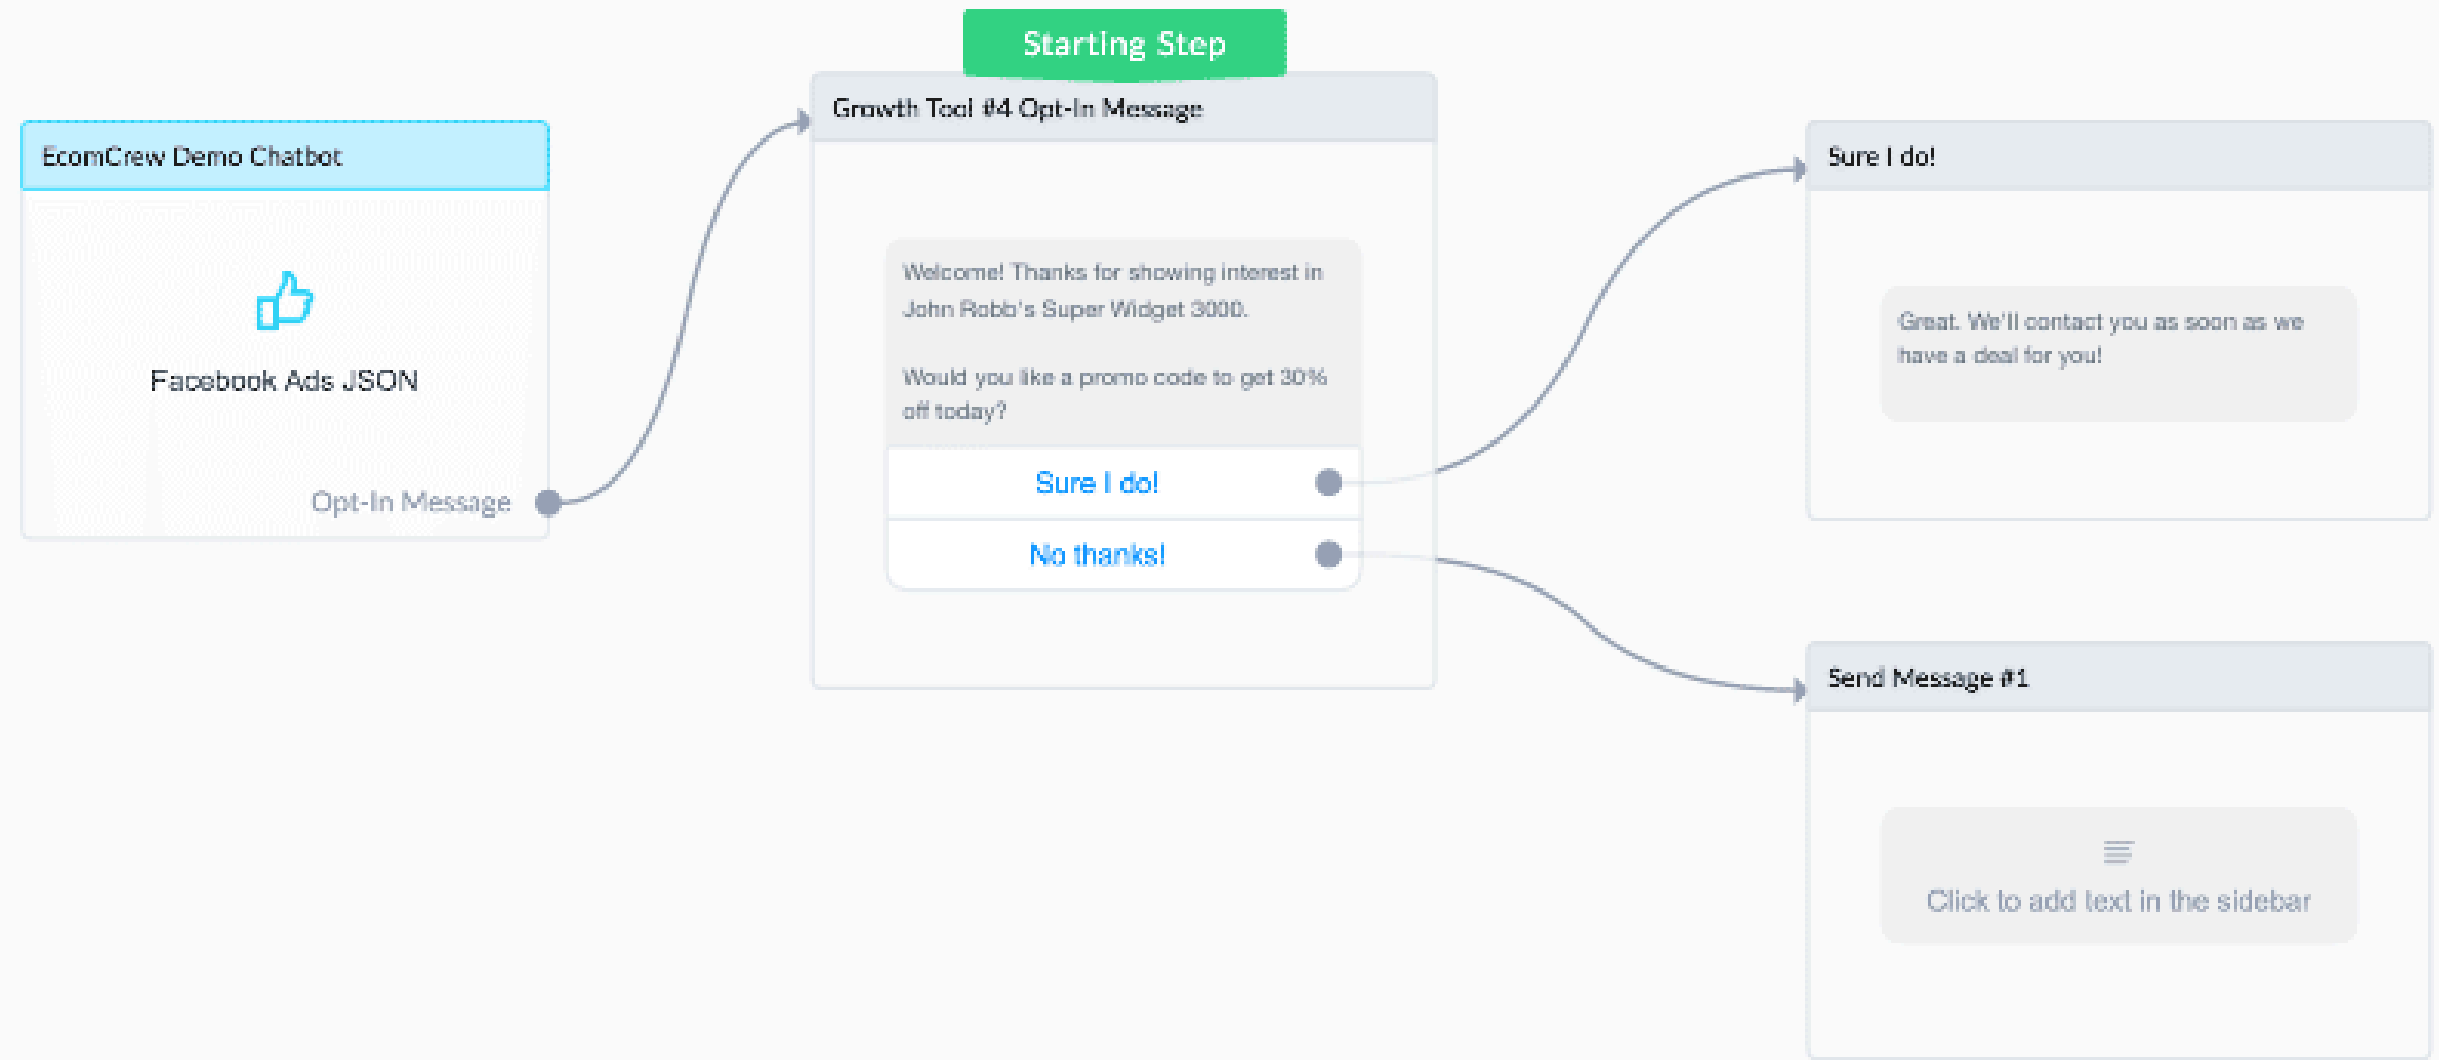

NPC Dialog :

Player Choice:

+ Generation Chatbots

explain how a combustion engine works

A combustion engine works by converting the energy stored in fuel into mechanical energy. This is typically done through a four-stroke process in which fuel is mixed with air and then ignited in the combustion chamber. The resulting explosion drives a piston, which moves the engine's crankshaft and converts the linear motion of the piston into the rotational motion of the crankshaft. This rotational motion can then be used to power a vehicle or other machinery.

 **John Robb**
Copywriter

📌 Tap some step to edit

Go To Basic Builder

- Dashboard
- Audience
- Live Chat

- Growth Tools**
- Widgets
- Ads BETA

- Broadcasting
- Automation
- Flows
- Settings

**Our solution
aims to:**