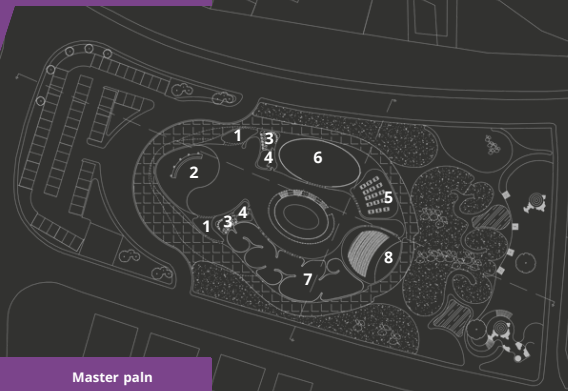

Virtual Reality Art Museum / Mira Maqboul

Site plan scale 1:400

Concept

Inspired by the complexities of the human brain, using auditory and visual technologies to influence sensory centers in the brain.

Drafts Scale 1:200

Master plan

Legend

1. Entrance
2. Reception
3. WC
4. Services
5. Digital library
6. Exhibition hall
7. Open exhibition areas
8. stage

North Elevation

West Elevation

Section A-A

Section B-B