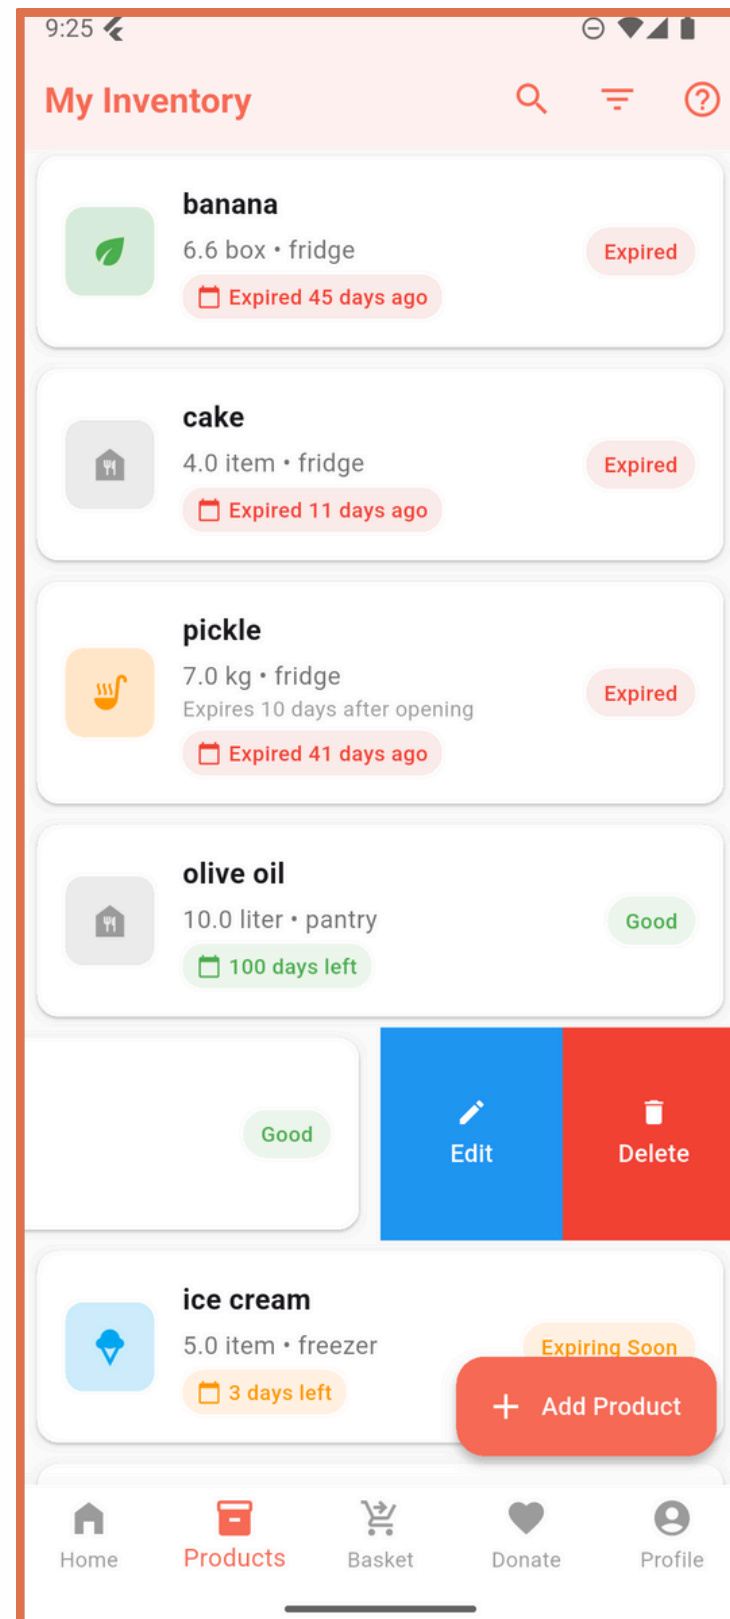

Product Type *
other

Storage Location *
fridge

Quantity *
2

Unit *
bottle

Expiry Information

Expiry Behavior
Changes after opening

Days after opening *
3

Storage After Opening *
fridge

Shelf Life (days)
6

Date

Home Products Basket Donate Profile

- 8:44
- My Inventory
- 29 days left
 - bread
2.0 item • freezer
Expired
Expired 18 days ago
 - onion
8.0 kg • pantry
Good
15 days left
 - cooking cream
4.0 box • freezer
Good
Expires 5 days after opening
 - Apple
3.0 kg • counter
Good
6 days left
 - cooking cream
2.0 box • fridge
Expiring Soon
2 days left
 - Milk
2.0 bottle • fridge
Expires 3 days after opening
+ Add Product
- Home Products Basket Donate Profile

9:33

Search products... ✕ ☰ ?

- 
cucumber
 4.0 kg • fridge Expired
📅 Expired 41 days ago
- 
banana
 6.6 box • fridge Expired
📅 Expired 45 days ago
- 
cake
 4.0 item • fridge Expired
📅 Expired 11 days ago
- 
pickle
 7.0 kg • fridge Expired
 Expires 10 days after opening
📅 Expired 41 days ago
- 
tomato
 5.0 kg • counter Good
📅 19 days left
- 
ice cream
 5.0 item • freezer Expiring Soon
📅 3 days left