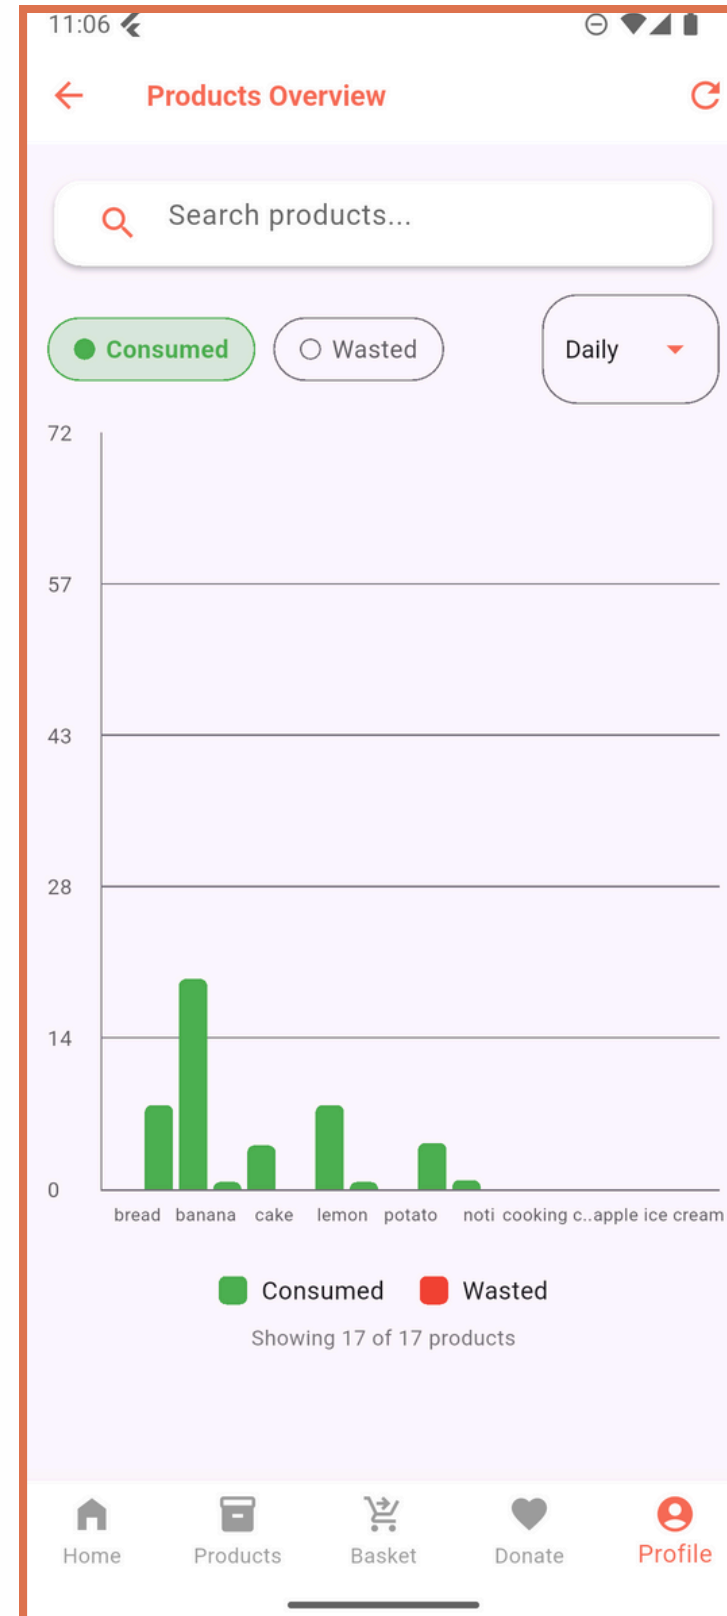

let us feed needed people FINANCIAL

it so important to join us

Raised: 35\$ 3.5%

Goal: 1000\$

Donate Money

Food Collect Campaign FOOD

Home Products Basket **Donate** Profile

PROFILE

DARK MODE

ANALYTICS

11:25

← Consumption Summary ↻

🔍 Search products...

🛒 Total Products
17

★ Most Used
tomato

tomato → 1.8%

🛒 Consumed 0.85

🗑️ Wasted 2.0

📅 Last Used May 9, 2025

Efficiency 29.8%

Avg. days between usage: 21.0 [View Details >](#)

lemon → 1.4%

🛒 Consumed 0.64

🗑️ Wasted 7.359999999999999