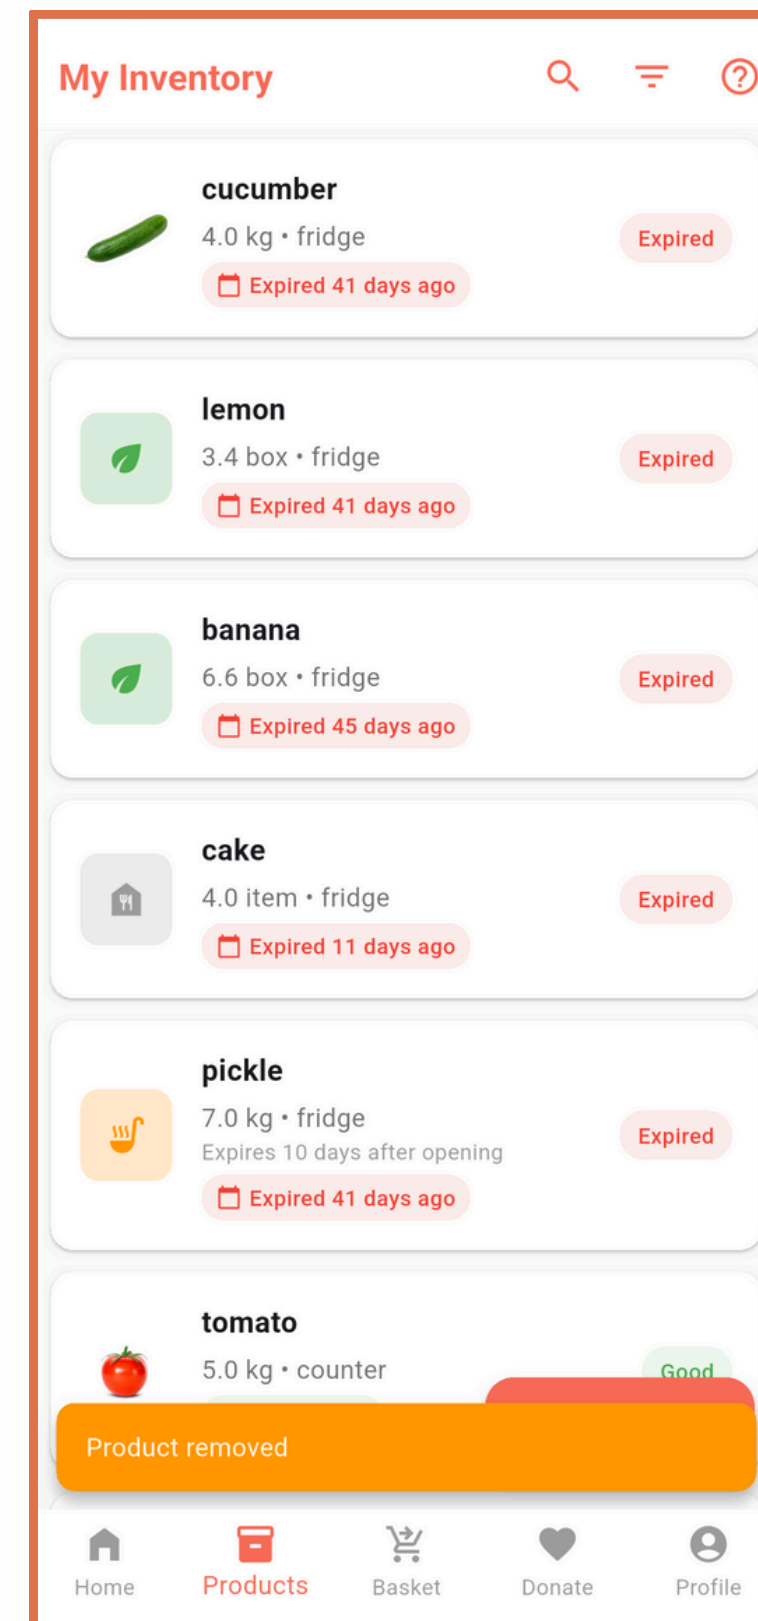

Product Type *
other

Storage Location *
fridge

Quantity *
2

Unit *
bottle

Expiry Information

Expiry Behavior
Changes after opening

Days after opening *
3

Storage After Opening *
fridge

Shelf Life (days)
6

Date

Home Products Basket Donate Profile

- 8:44
- My Inventory
- 29 days left
 - bread
2.0 item • freezer
Expired
Expired 18 days ago
 - onion
8.0 kg • pantry
Good
15 days left
 - cooking cream
4.0 box • freezer
Good
Expires 5 days after opening
 - Apple
3.0 kg • counter
Good
6 days left
 - cooking cream
2.0 box • fridge
Expiring Soon
2 days left
 - Milk
2.0 bottle • fridge
Expires 3 days after opening
+ Add Product
- Home Products Basket Donate Profile

9:33

Search products... ✕ ☰ ?

- 
cucumber
 4.0 kg • fridge Expired
📅 Expired 41 days ago
- 
banana
 6.6 box • fridge Expired
📅 Expired 45 days ago
- 
cake
 4.0 item • fridge Expired
📅 Expired 11 days ago
- 
pickle
 7.0 kg • fridge Expired
 Expires 10 days after opening
📅 Expired 41 days ago
- 
tomato
 5.0 kg • counter Good
📅 19 days left
- 
ice cream
 5.0 item • freezer Expiring Soon
📅 3 days left

+ Add Product

Home Products Basket Donate Profile

9:33

to ✕ ☰ ?

- 
tomato
 5.0 kg • counter Good
📅 19 days left
- 
tomato
 1.0 kg • fridge Expired
📅 Expired 53 days ago
- 
potato
 1.0 box • counter Good
📅 11 days left