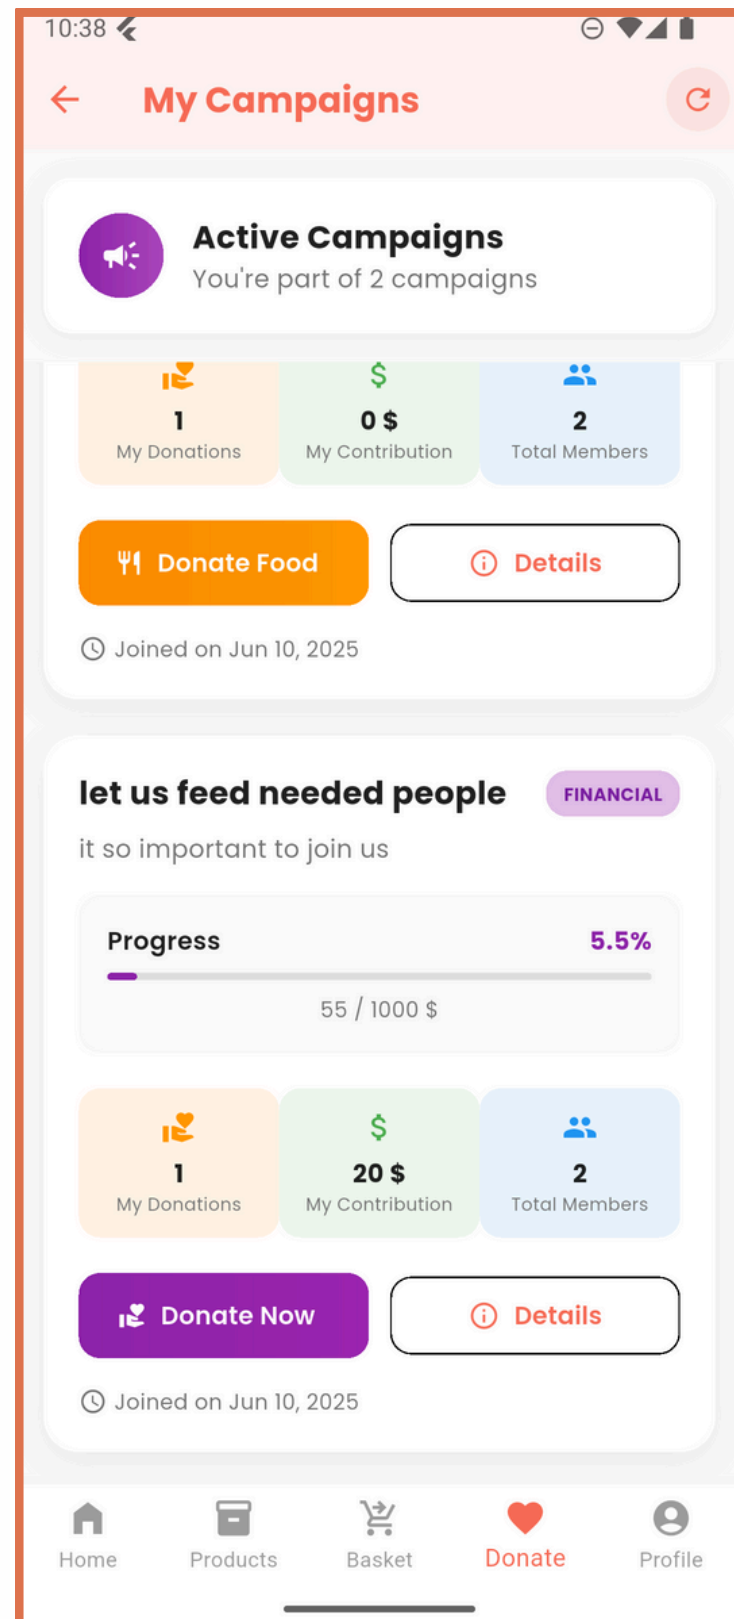

let us feed needed people FINANCIAL

it so important to join us

Raised: 35\$ 3.5%

Goal: 1000\$

Join Campaign

Food Collect Campaign FOOD

Home Products Basket **Donate** Profile

← Active Campaigns

let us feed needed people FINANCIAL

it so important to join us

Raised: 35\$ 3.5%

Goal: 1000\$

Donate Money

Food Collect Campaign FOOD

Home Products Basket **Donate** Profile

PROFILE

DARK MODE

ANALYTICS

11:25

← Consumption Summary ↻

🔍 Search products...

🛒 Total Products
17

★ Most Used
tomato

tomato → 1.8%

🛒 Consumed 0.85

🗑️ Wasted 2.0

📅 Last Used May 9, 2025

Efficiency 29.8%

Avg. days between usage: 21.0 [View Details >](#)

lemon → 1.4%

🛒 Consumed 0.64

🗑️ Wasted 7.359999999999999