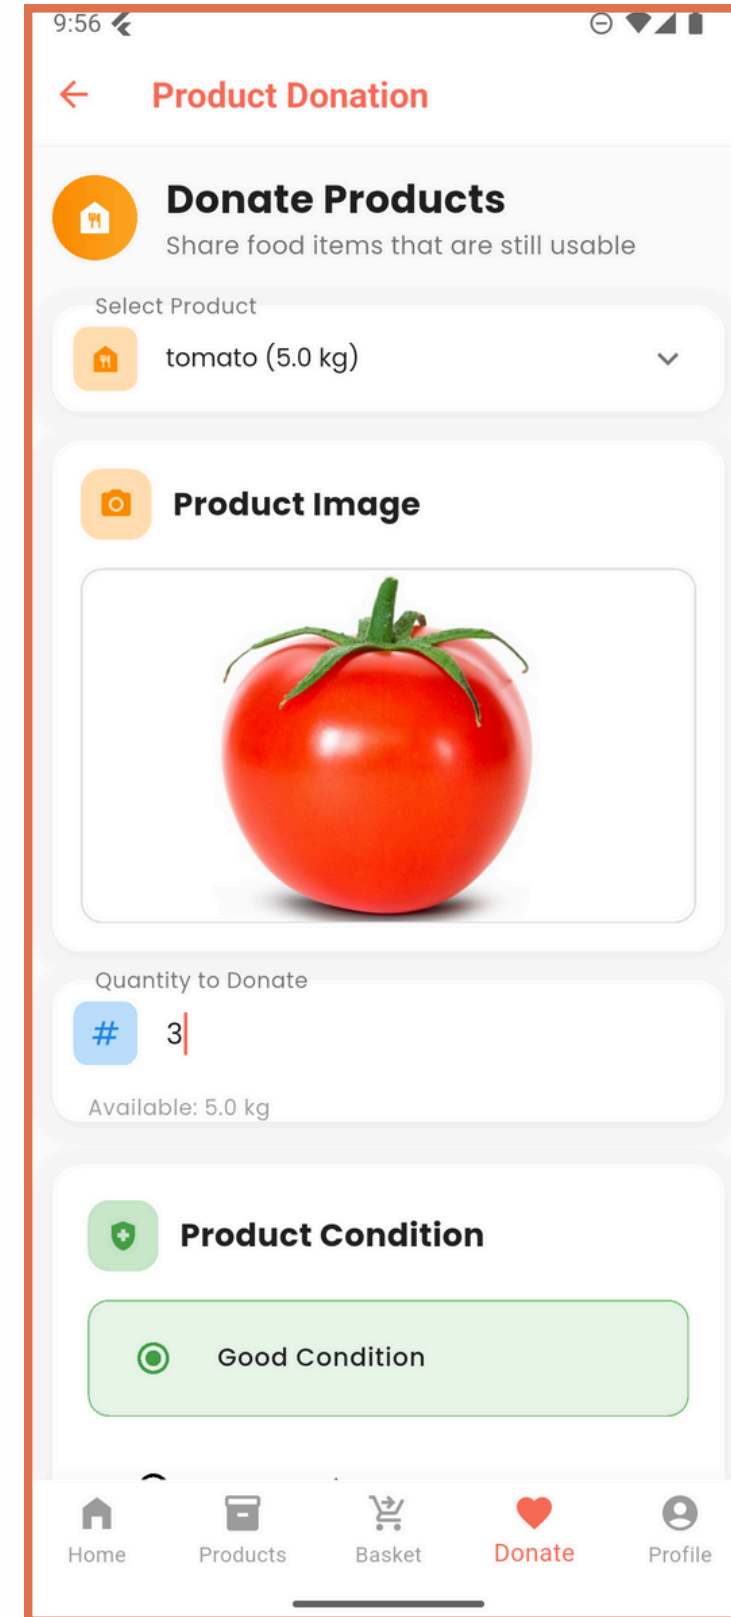

Home Products **Basket** Donate Profile

9:39

Smart Basket Weekly Monthly

Monthly Insights
Your savings and recommendations

Total Savings **\$866.00** Food Saved **160.81Uni**

POTATO
41.20 item **\$35.00**

LEMON
0.47 lemon **\$0.00**

PICKLE
0.00 item **\$8.00**

TOMATO
0.47 kg **\$56.00**

Home Products **Basket** Donate Profile

Smart Basket Weekly Monthly

Monthly Insights
Your savings and recommendations

Out of Stock
Products that need to be restocked

- pickle** Need to restock **EXPIRED**
- cucumber** Need to restock **EXPIRED**
- banana** Need to restock **EXPIRED**
- cake** Need to restock **EXPIRED**
- bread** Need to restock **OUT OF STOCK**
- fish** Need to restock **OUT OF STOCK**

Last updated: 2025-06-10

Home Products **Basket** Donate Profile

10:36

← Active Campaigns

Food Collect Campaign FOOD

Let us collect food items for the needy people

Collected: 35 items 35.0%

Goal: 100 items