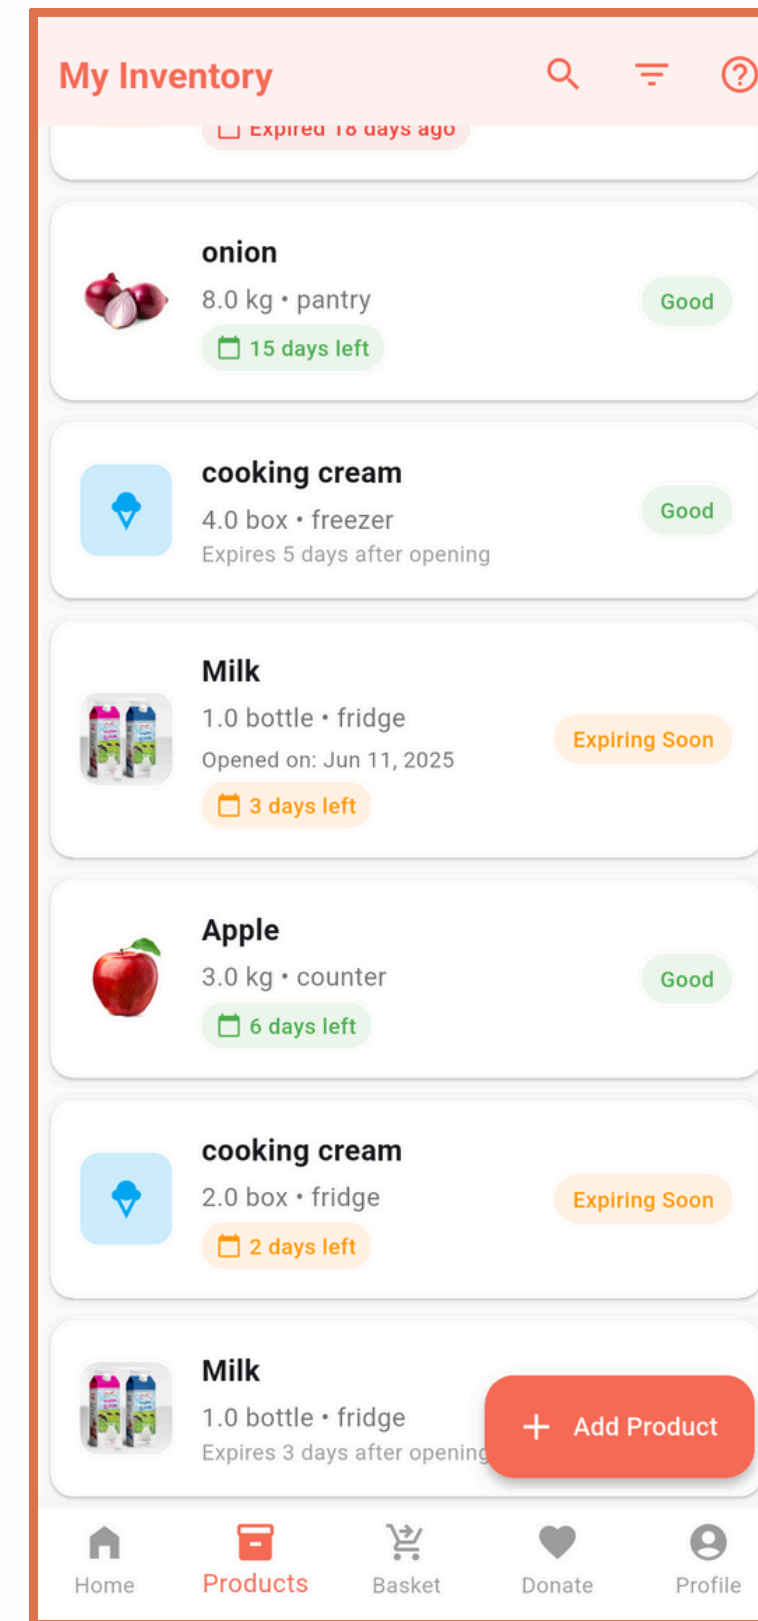

[My Inventory](#)

5.0 kg • fridge Good

[+ Add Product](#)

Home Products Basket Donate Profile

4:25

< Add Product

Basic Information

Product Name *
Milk

Product Type *
other

Storage Location *
fridge

Quantity *
2

Unit *
bottle

Expiry Information

Expiry Behavior
Changes after opening

Days after opening *
3

Storage After Opening *
fridge

Shelf Life (days)
6

Date

Home Products Basket Donate Profile

- 8:44
- My Inventory
- 29 days left
 - bread
2.0 item • freezer
Expired
Expired 18 days ago
 - onion
8.0 kg • pantry
Good
15 days left
 - cooking cream
4.0 box • freezer
Good
Expires 5 days after opening
 - Apple
3.0 kg • counter
Good
6 days left
 - cooking cream
2.0 box • fridge
Expiring Soon
2 days left
 - Milk
2.0 bottle • fridge
Expires 3 days after opening
+ Add Product
- Home Products Basket Donate Profile

9:33

Search products... ✕ ☰ ?

- 
cucumber
 4.0 kg • fridge Expired
📅 Expired 41 days ago
- 
banana
 6.6 box • fridge Expired
📅 Expired 45 days ago
- 
cake
 4.0 item • fridge Expired
📅 Expired 11 days ago
- 
pickle
 7.0 kg • fridge Expired
 Expires 10 days after opening
📅 Expired 41 days ago
- 
tomato
 5.0 kg • counter Good
📅 19 days left
- 
ice cream
 5.0 item • freezer Expiring Soon
📅 3 days left