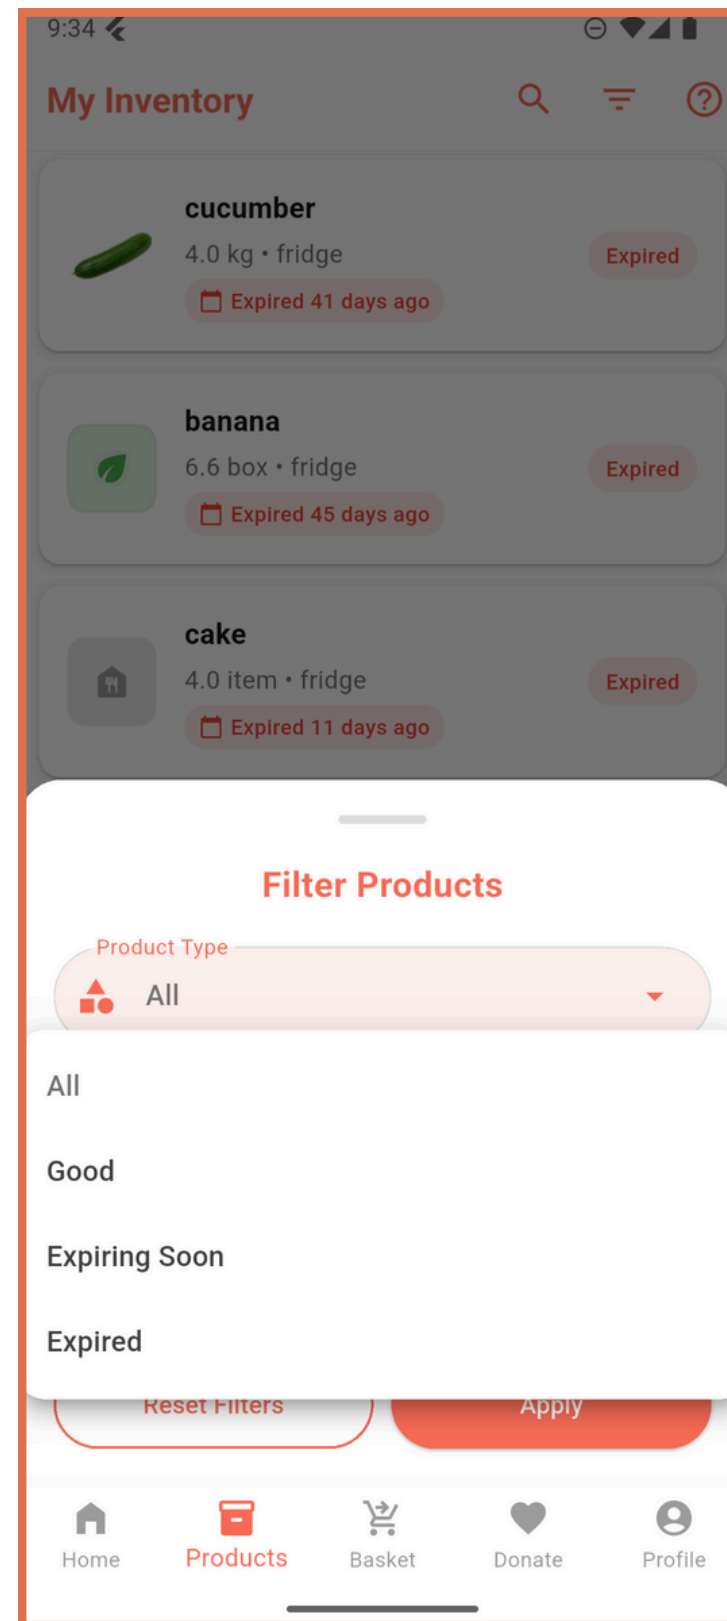

Product Type *
other

Storage Location *
fridge

Quantity *
2

Unit *
bottle

Expiry Information

Expiry Behavior
Changes after opening

Days after opening *
3

Storage After Opening *
fridge

Shelf Life (days)
6

Date

Home Products Basket Donate Profile

- 8:44
- My Inventory
- 29 days left
 - bread
2.0 item • freezer
Expired
Expired 18 days ago
 - onion
8.0 kg • pantry
Good
15 days left
 - cooking cream
4.0 box • freezer
Good
Expires 5 days after opening
 - Apple
3.0 kg • counter
Good
6 days left
 - cooking cream
2.0 box • fridge
Expiring Soon
2 days left
 - Milk
2.0 bottle • fridge
Expires 3 days after opening
+ Add Product
- Home Products Basket Donate Profile

9:33

Search products... ✕ ☰ ?

- 
cucumber
 4.0 kg • fridge Expired
📅 Expired 41 days ago
- 
banana
 6.6 box • fridge Expired
📅 Expired 45 days ago
- 
cake
 4.0 item • fridge Expired
📅 Expired 11 days ago
- 
pickle
 7.0 kg • fridge Expired
 Expires 10 days after opening
📅 Expired 41 days ago
- 
tomato
 5.0 kg • counter Good
📅 19 days left
- 
ice cream
 5.0 item • freezer Expiring Soon
📅 3 days left