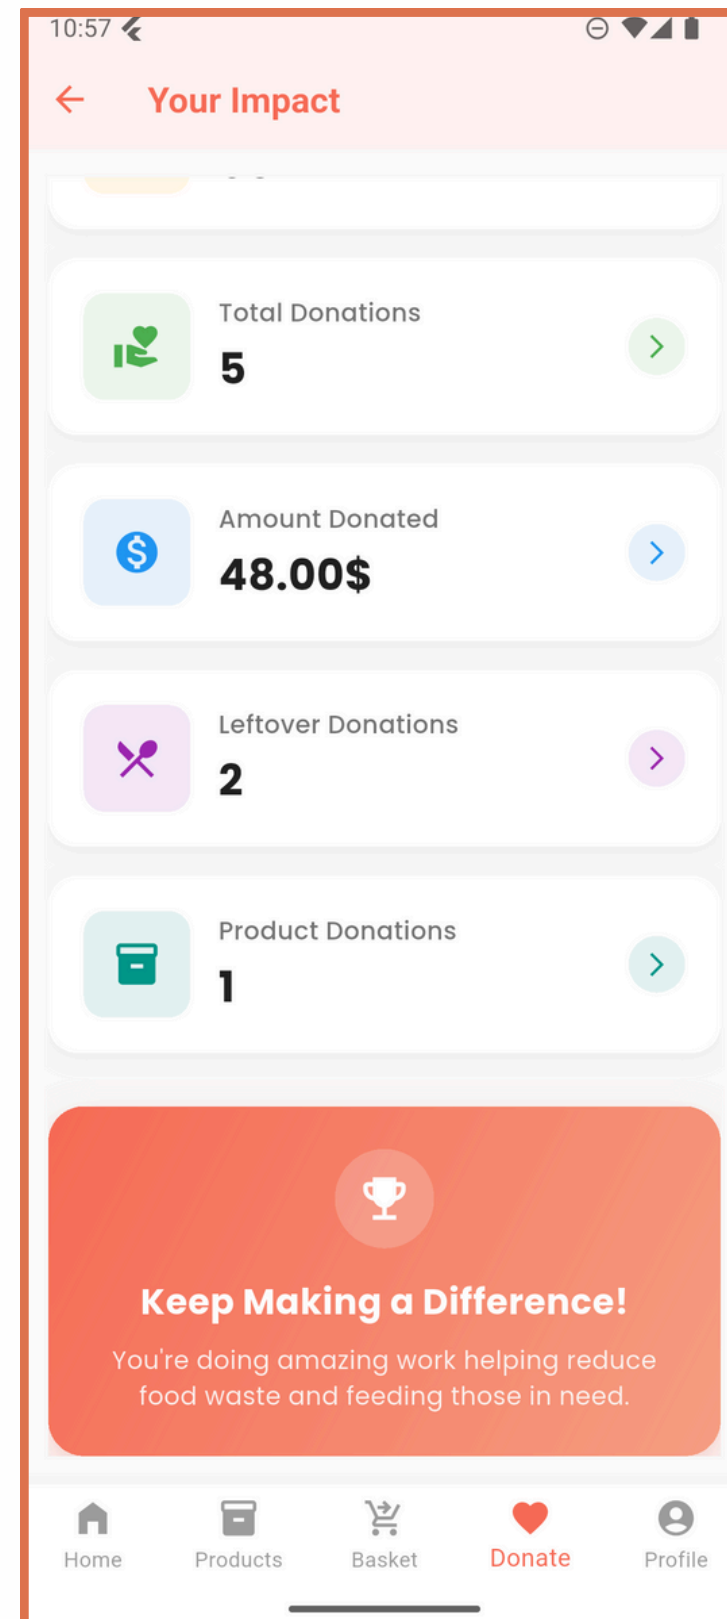

let us feed needed people FINANCIAL

it so important to join us

Raised: 35\$ 3.5%

Goal: 1000\$

Join Campaign

Food Collect Campaign FOOD

Home Products Basket **Donate** Profile

← Active Campaigns

let us feed needed people FINANCIAL

it so important to join us

Raised: 35\$ 3.5%

Goal: 1000\$

Donate Money

Food Collect Campaign FOOD

Home Products Basket **Donate** Profile

PROFILE