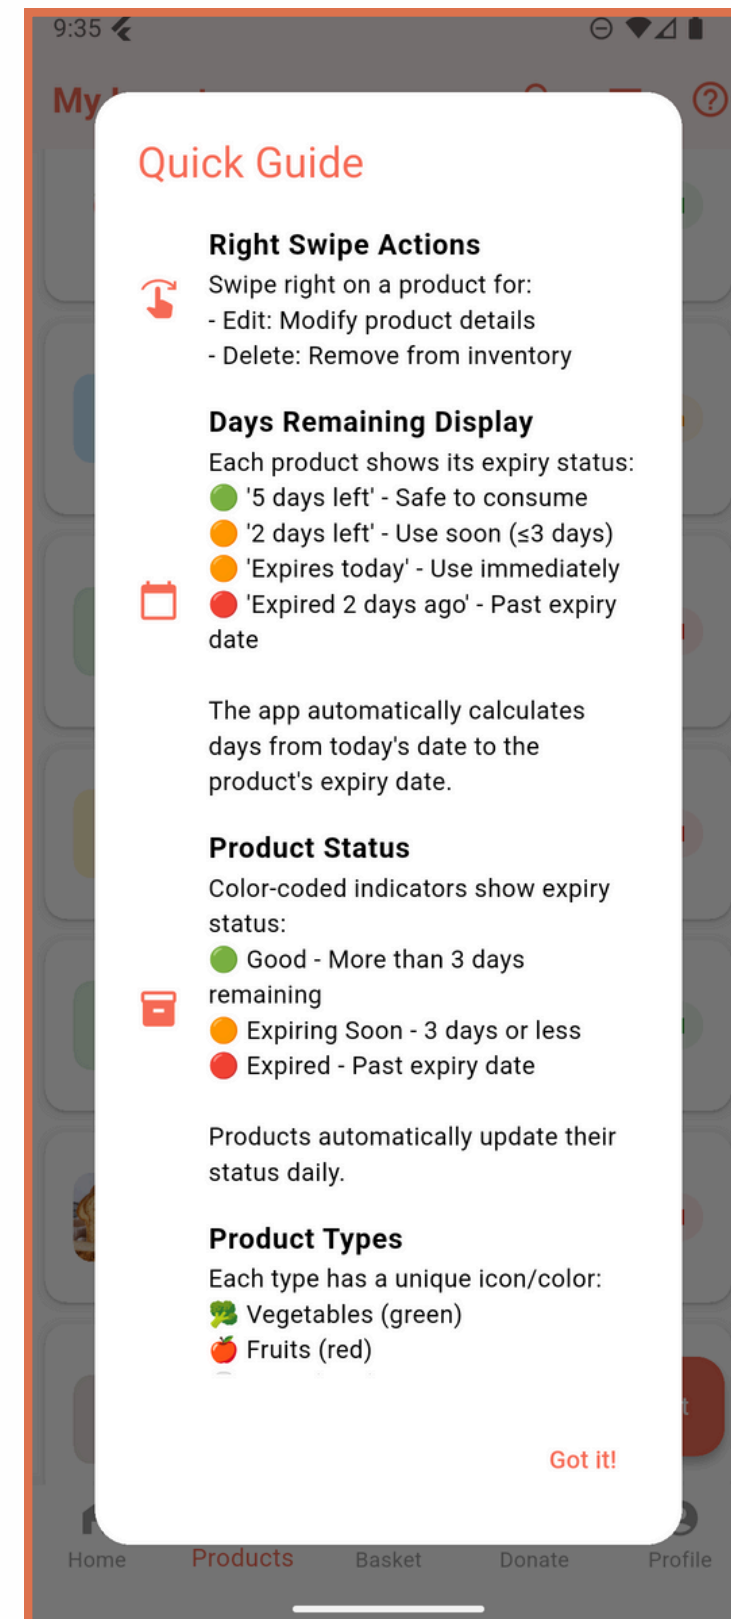

+ Add Product

Home Products Basket Donate Profile

hh| ✕ ☰ ?

No matching products
 Try adjusting your search or filters

+ Add Product

Home Products Basket Donate Profile

9:38

Smart Basket Weekly Monthly