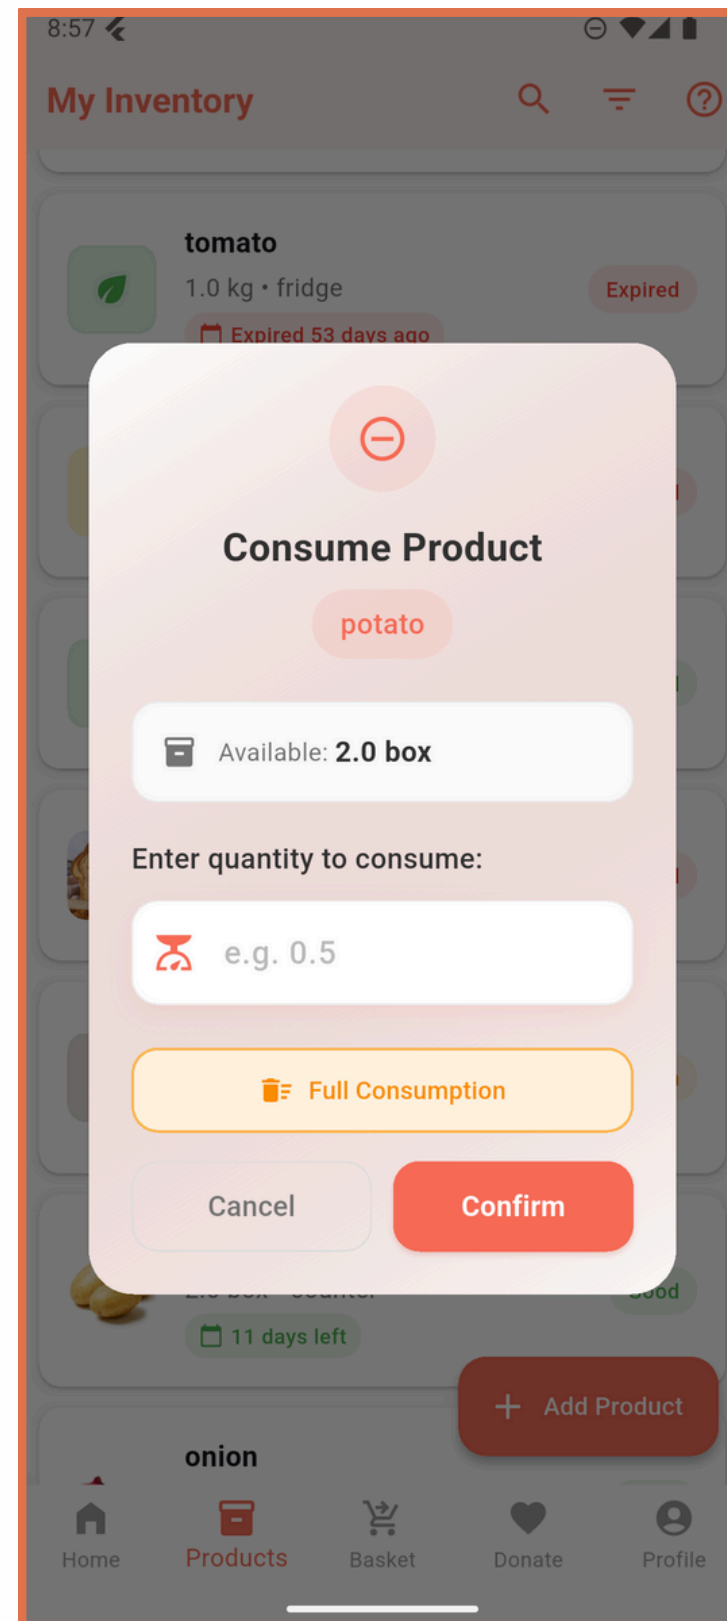

Shelf Life (days)
6

Date

Home Products Basket Donate Profile

- 8:44
- My Inventory
- 29 days left
 - bread
2.0 item • freezer
Expired
Expired 18 days ago
 - onion
8.0 kg • pantry
Good
15 days left
 - cooking cream
4.0 box • freezer
Good
Expires 5 days after opening
 - Apple
3.0 kg • counter
Good
6 days left
 - cooking cream
2.0 box • fridge
Expiring Soon
2 days left
 - Milk
2.0 bottle • fridge
Expires 3 days after opening
+ Add Product
- Home Products Basket Donate Profile

9:33

Search products... ✕ ☰ ?

- 
cucumber
 4.0 kg • fridge Expired
📅 Expired 41 days ago
- 
banana
 6.6 box • fridge Expired
📅 Expired 45 days ago
- 
cake
 4.0 item • fridge Expired
📅 Expired 11 days ago
- 
pickle
 7.0 kg • fridge Expired
 Expires 10 days after opening
📅 Expired 41 days ago
- 
tomato
 5.0 kg • counter Good
📅 19 days left
- 
ice cream
 5.0 item • freezer Expiring Soon
📅 3 days left