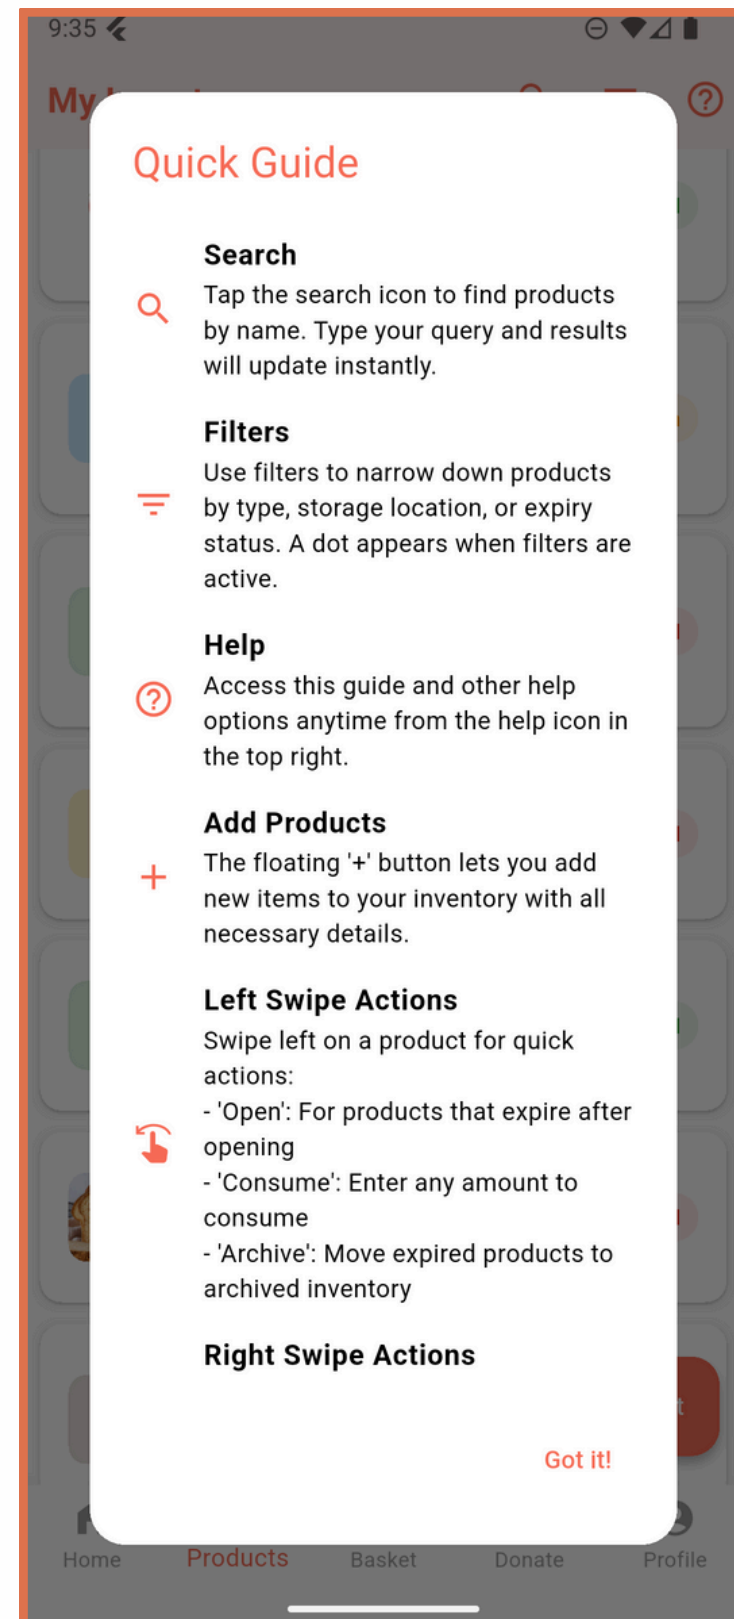

+ Add Product

Home Products Basket Donate Profile

hh| ✕ ☰ ?

No matching products
 Try adjusting your search or filters

+ Add Product

Home Products Basket Donate Profile

9:38

Smart Basket Weekly Monthly