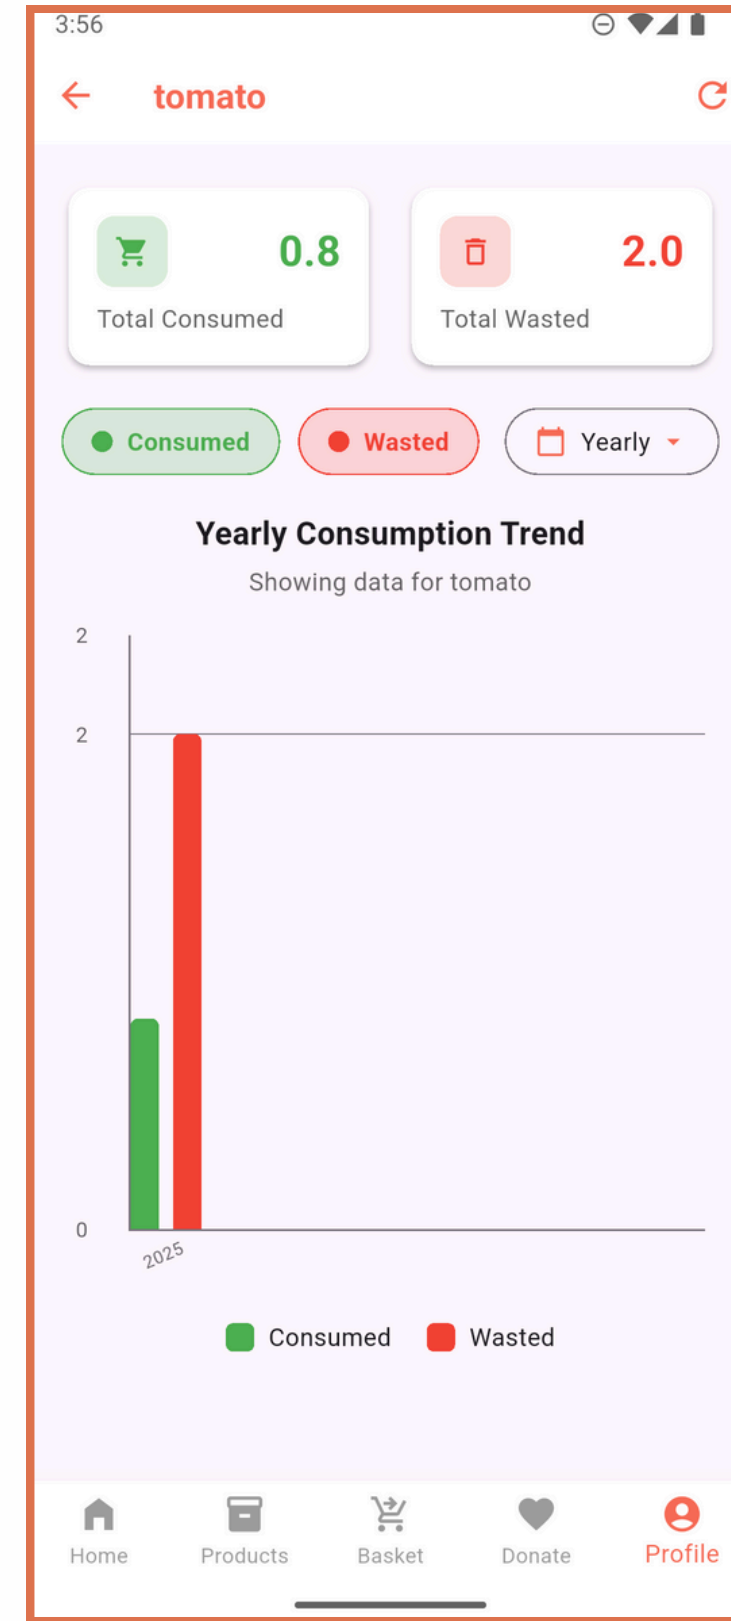

DARK MODE

ANALYTICS

11:25

← Consumption Summary ↻

🔍 Search products...

🛒 Total Products
17

★ Most Used
tomato

tomato → 1.8%

🛒 Consumed 0.85

🗑️ Wasted 2.0

📅 Last Used May 9, 2025

Efficiency 29.8%

Avg. days between usage: 21.0 [View Details >](#)

lemon → 1.4%

🛒 Consumed 0.64

🗑️ Wasted 7.359999999999999

📅 Last Used May 9, 2025

Efficiency 8.0%

Avg. days between usage: N/A [View Details >](#)

banana → 0.9%

🏠 Home 📦 Products 🛒 Basket ❤️ Donate 👤 Profile

11:26

← Consumption Summary ↻

pickle → 0.0%