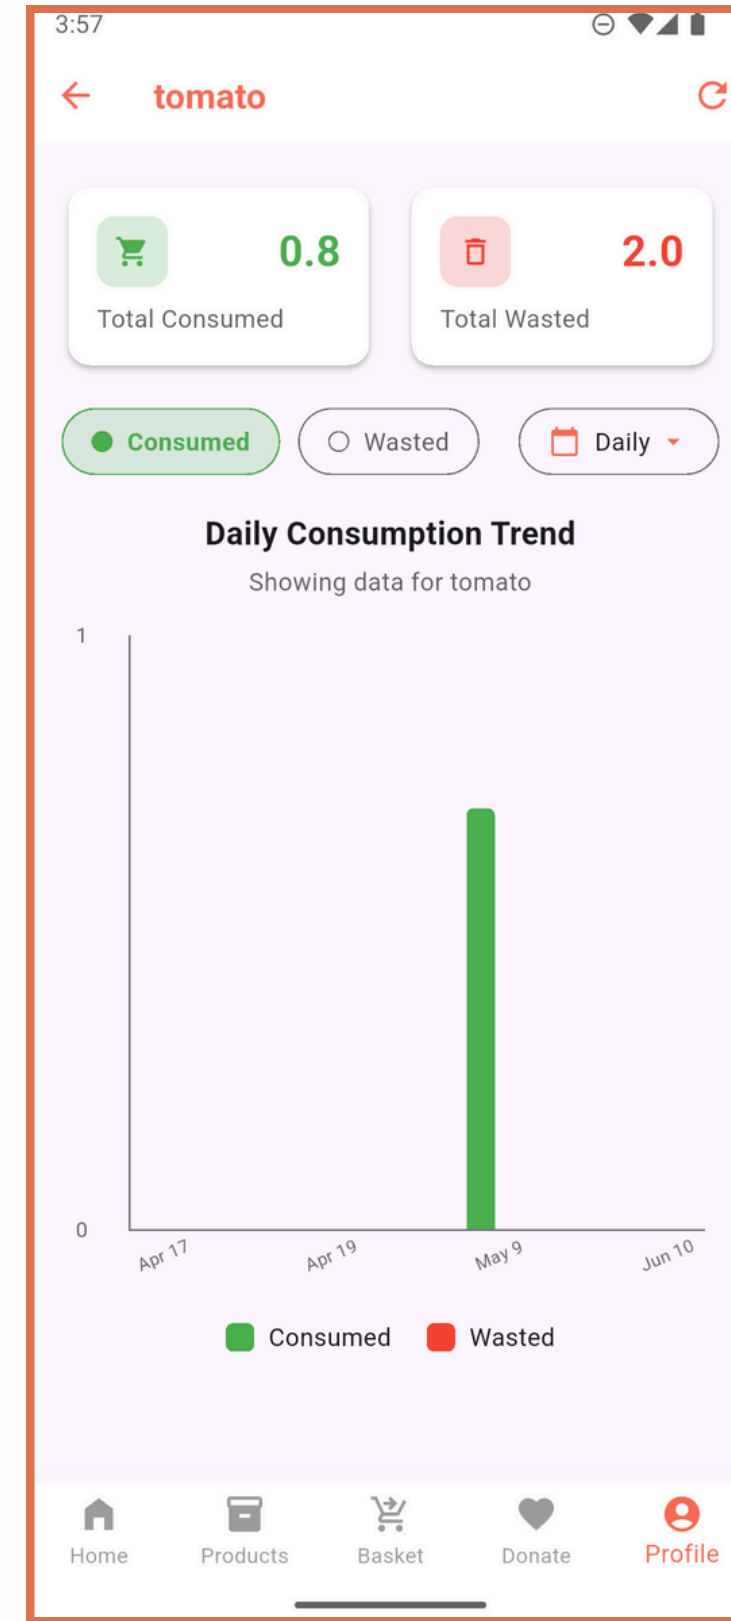

DARK MODE

ANALYTICS

11:25

← Consumption Summary ↻

🔍 Search products...

🛒 Total Products
17

★ Most Used
tomato

tomato → 1.8%

🛒 Consumed 0.85

🗑️ Wasted 2.0

📅 Last Used May 9, 2025

Efficiency 29.8%

Avg. days between usage: 21.0 [View Details >](#)

lemon → 1.4%

🛒 Consumed 0.64

🗑️ Wasted 7.359999999999999

📅 Last Used May 9, 2025

Efficiency 8.0%

Avg. days between usage: N/A [View Details >](#)

banana → 0.9%

🏠 Home 📦 Products 🛒 Basket ❤️ Donate 👤 Profile

11:26

← Consumption Summary ↻

pickle → 0.0%