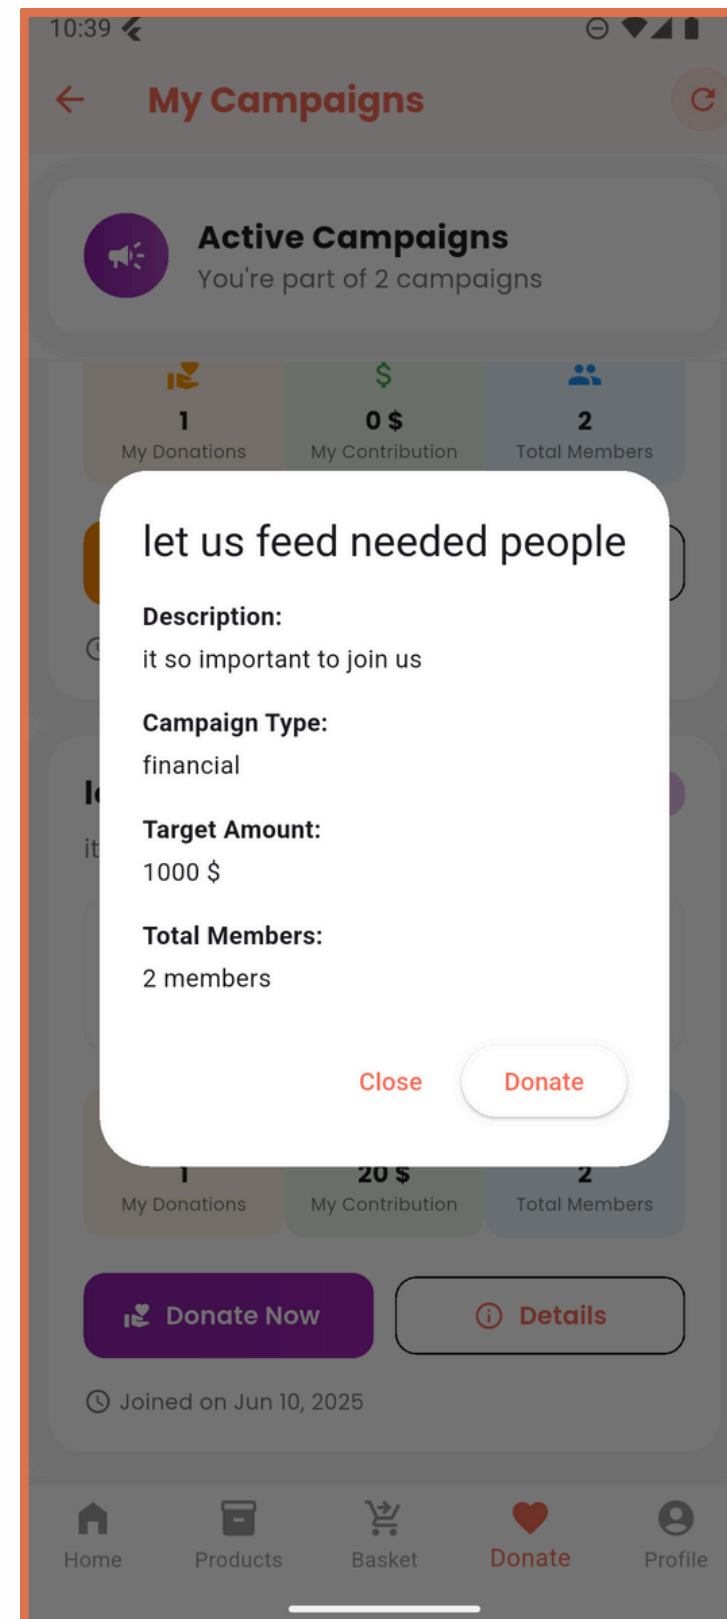

let us feed needed people FINANCIAL

it so important to join us

Raised: 35\$ 3.5%

Goal: 1000\$

Join Campaign

Food Collect Campaign FOOD

Home Products Basket **Donate** Profile

← Active Campaigns

let us feed needed people FINANCIAL

it so important to join us

Raised: 35\$ 3.5%

Goal: 1000\$

Donate Money

Food Collect Campaign FOOD

Home Products Basket **Donate** Profile

PROFILE