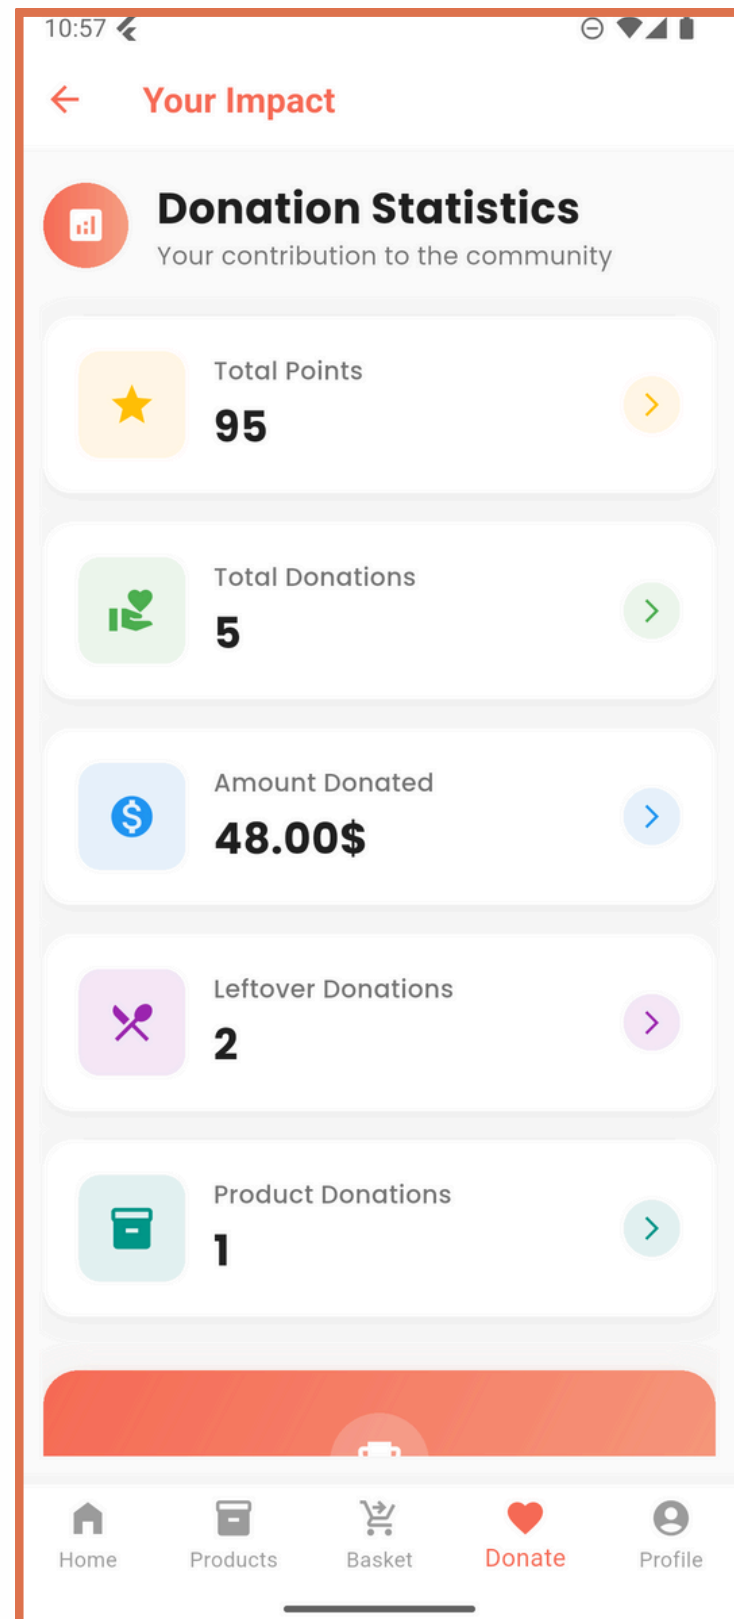

let us feed needed people FINANCIAL

it so important to join us

Raised: 35\$ 3.5%

Goal: 1000\$

Join Campaign

Food Collect Campaign FOOD

Home Products Basket **Donate** Profile

← Active Campaigns

let us feed needed people FINANCIAL

it so important to join us

Raised: 35\$ 3.5%

Goal: 1000\$

Donate Money

Food Collect Campaign FOOD

Home Products Basket **Donate** Profile

PROFILE