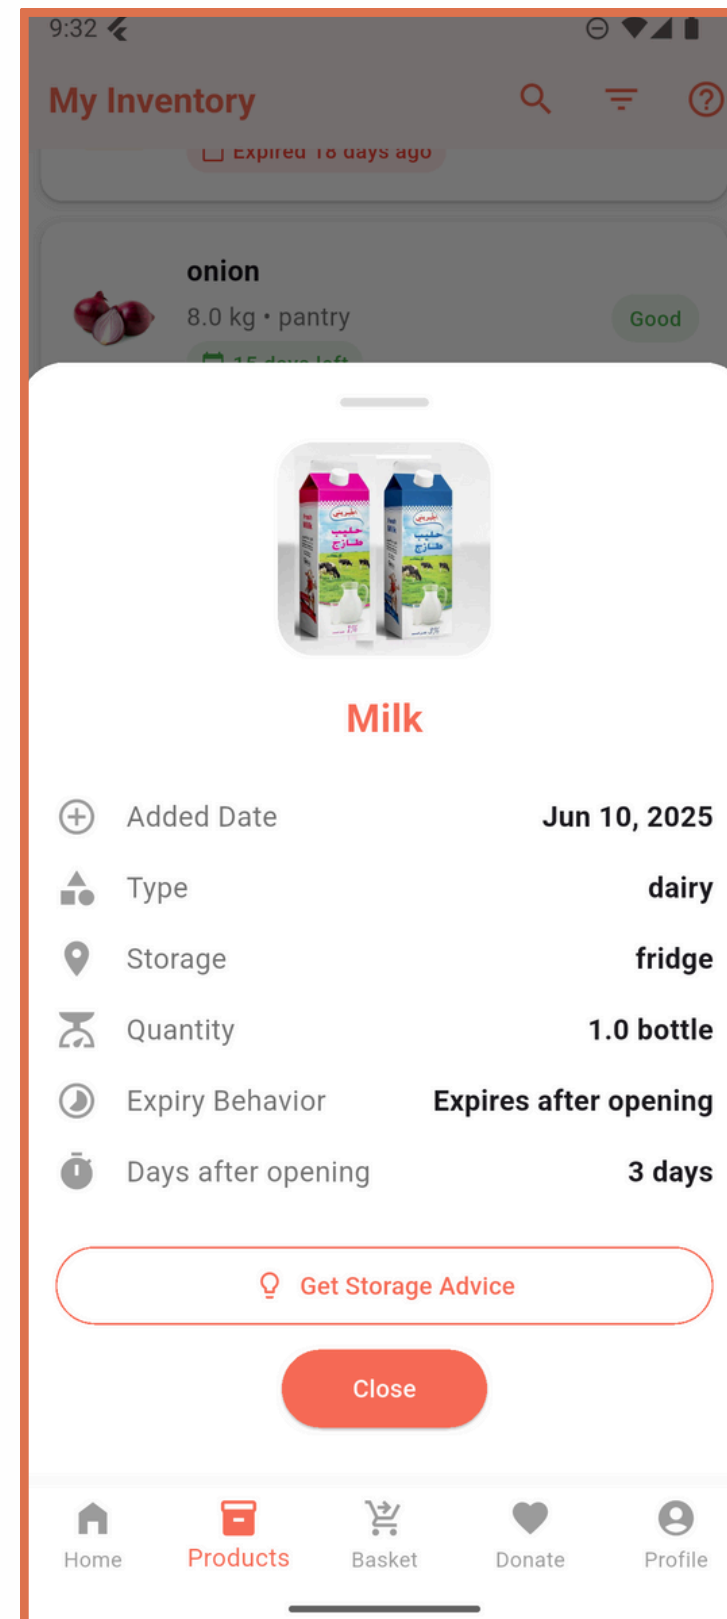

[My Inventory](#)

5.0 kg • fridge Good

[+ Add Product](#)

Home Products Basket Donate Profile

4:25

< Add Product

Basic Information

Product Name *
Milk

Product Type *
other

Storage Location *
fridge

Quantity *
2

Unit *
bottle

Expiry Information

Expiry Behavior
Changes after opening

Days after opening *
3

Storage After Opening *
fridge

Shelf Life (days)
6

Date

Home Products Basket Donate Profile

- 8:44
- My Inventory
- 29 days left
 - bread
2.0 item • freezer
Expired
Expired 18 days ago
 - onion
8.0 kg • pantry
Good
15 days left
 - cooking cream
4.0 box • freezer
Good
Expires 5 days after opening
 - Apple
3.0 kg • counter
Good
6 days left
 - cooking cream
2.0 box • fridge
Expiring Soon
2 days left
 - Milk
2.0 bottle • fridge
Expires 3 days after opening
+ Add Product
- Home Products Basket Donate Profile

9:33

Search products... ✕ ☰ ?

- 
cucumber
 4.0 kg • fridge Expired
📅 Expired 41 days ago
- 
banana
 6.6 box • fridge Expired
📅 Expired 45 days ago
- 
cake
 4.0 item • fridge Expired
📅 Expired 11 days ago
- 
pickle
 7.0 kg • fridge Expired
 Expires 10 days after opening
📅 Expired 41 days ago
- 
tomato
 5.0 kg • counter Good
📅 19 days left
- 
ice cream
 5.0 item • freezer Expiring Soon
📅 3 days left