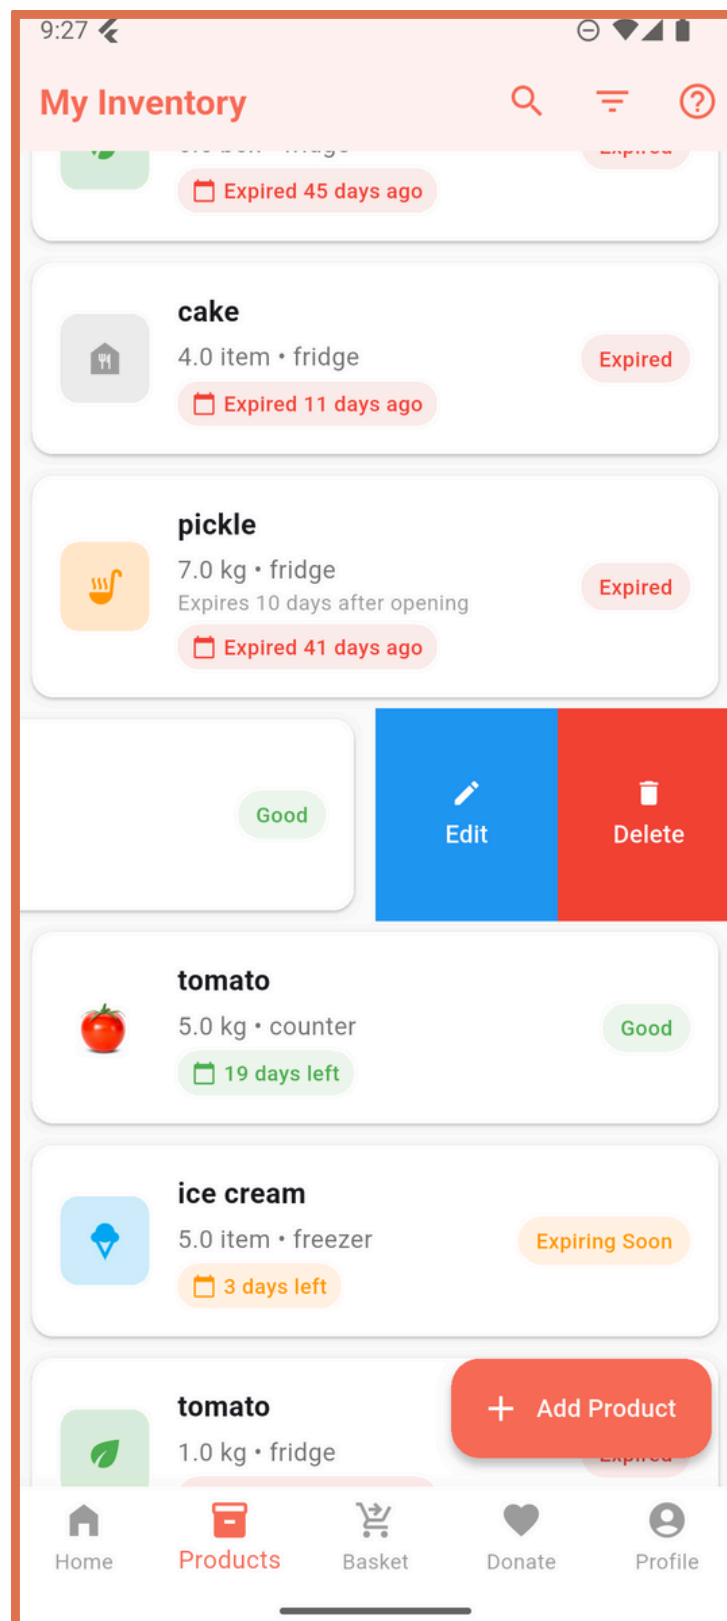

Product Type *
other

Storage Location *
fridge

Quantity *
2

Unit *
bottle

Expiry Information

Expiry Behavior
Changes after opening

Days after opening *
3

Storage After Opening *
fridge

Shelf Life (days)
6

Date

Home Products Basket Donate Profile

- 8:44
- My Inventory
- 29 days left
 - bread
2.0 item • freezer
Expired
Expired 18 days ago
 - onion
8.0 kg • pantry
Good
15 days left
 - cooking cream
4.0 box • freezer
Good
Expires 5 days after opening
 - Apple
3.0 kg • counter
Good
6 days left
 - cooking cream
2.0 box • fridge
Expiring Soon
2 days left
 - Milk
2.0 bottle • fridge
Expires 3 days after opening
+ Add Product
- Home Products Basket Donate Profile

9:33

Search products... ✕ ☰ ?

- 
cucumber
 4.0 kg • fridge Expired
📅 Expired 41 days ago
- 
banana
 6.6 box • fridge Expired
📅 Expired 45 days ago
- 
cake
 4.0 item • fridge Expired
📅 Expired 11 days ago
- 
pickle
 7.0 kg • fridge Expired
 Expires 10 days after opening
📅 Expired 41 days ago
- 
tomato
 5.0 kg • counter Good
📅 19 days left
- 
ice cream
 5.0 item • freezer Expiring Soon
📅 3 days left