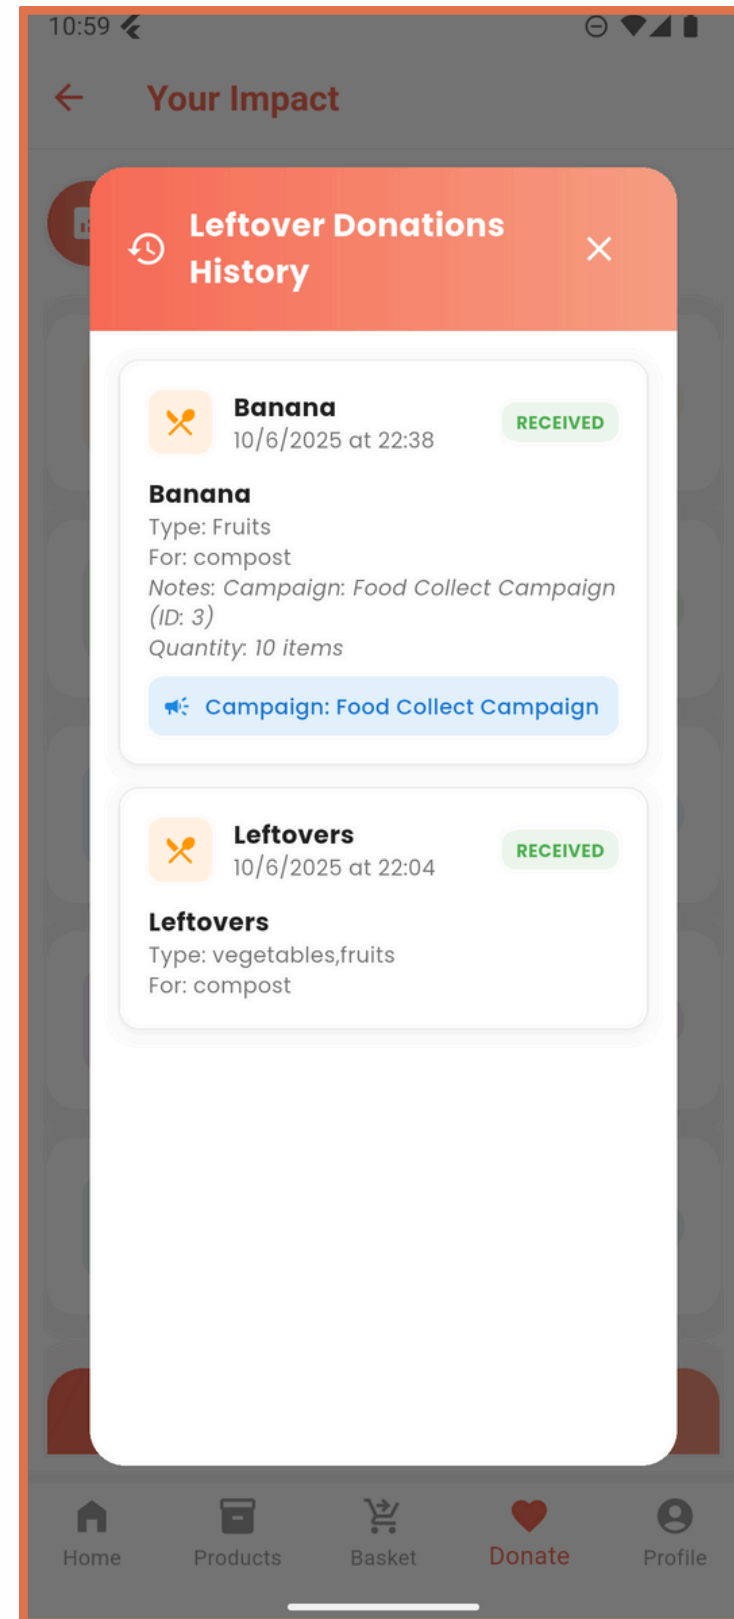

let us feed needed people FINANCIAL

it so important to join us

Raised: 35\$ 3.5%

Goal: 1000\$

Donate Money

Food Collect Campaign FOOD

Home Products Basket **Donate** Profile

PROFILE