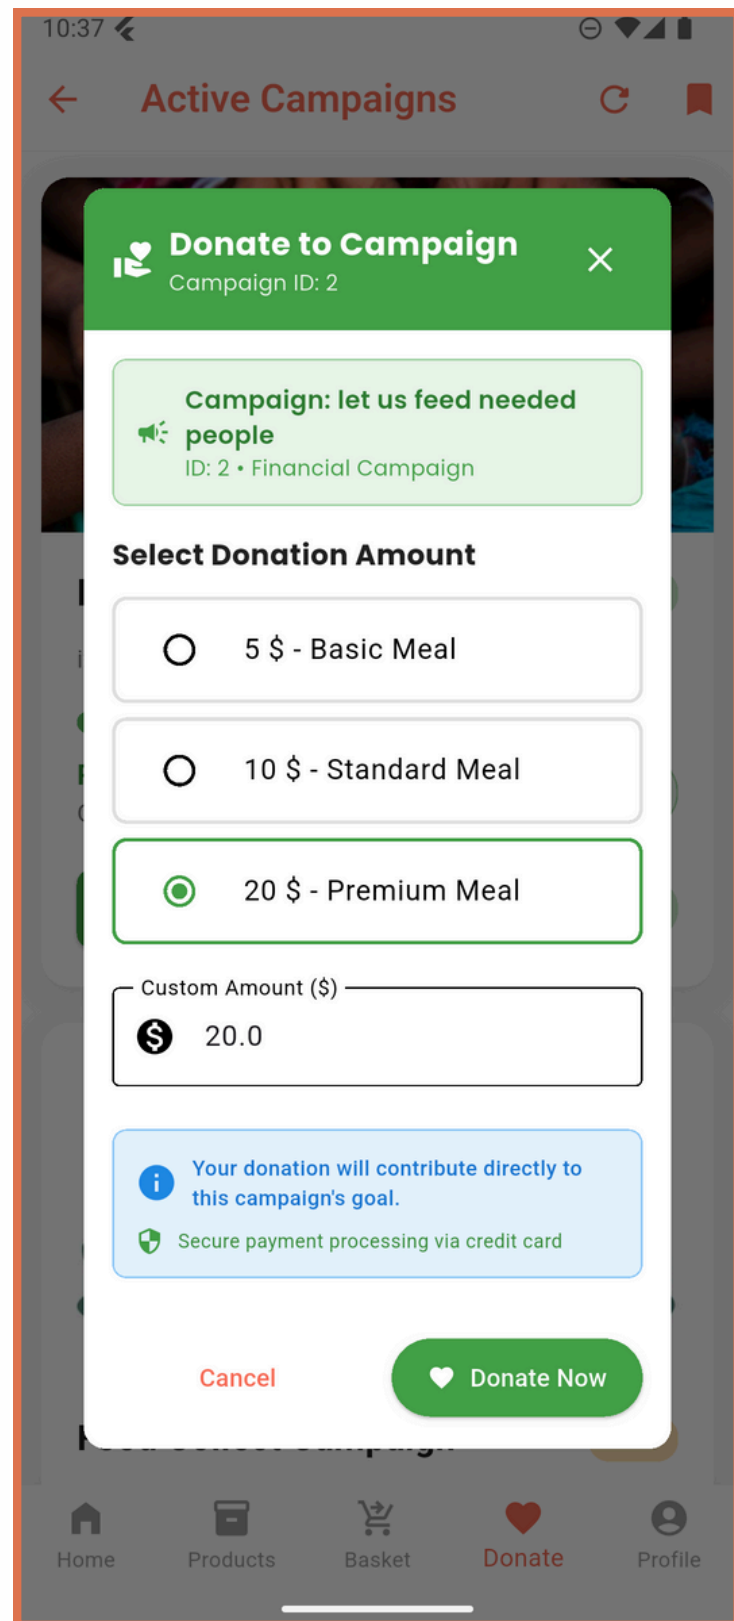

let us feed needed people FINANCIAL

it so important to join us

Raised: 35\$ 3.5%

Goal: 1000\$

Join Campaign

Food Collect Campaign FOOD

Home Products Basket **Donate** Profile

← Active Campaigns

let us feed needed people FINANCIAL

it so important to join us

Raised: 35\$ 3.5%

Goal: 1000\$

Donate Money

Food Collect Campaign FOOD

Home Products Basket **Donate** Profile

PROFILE