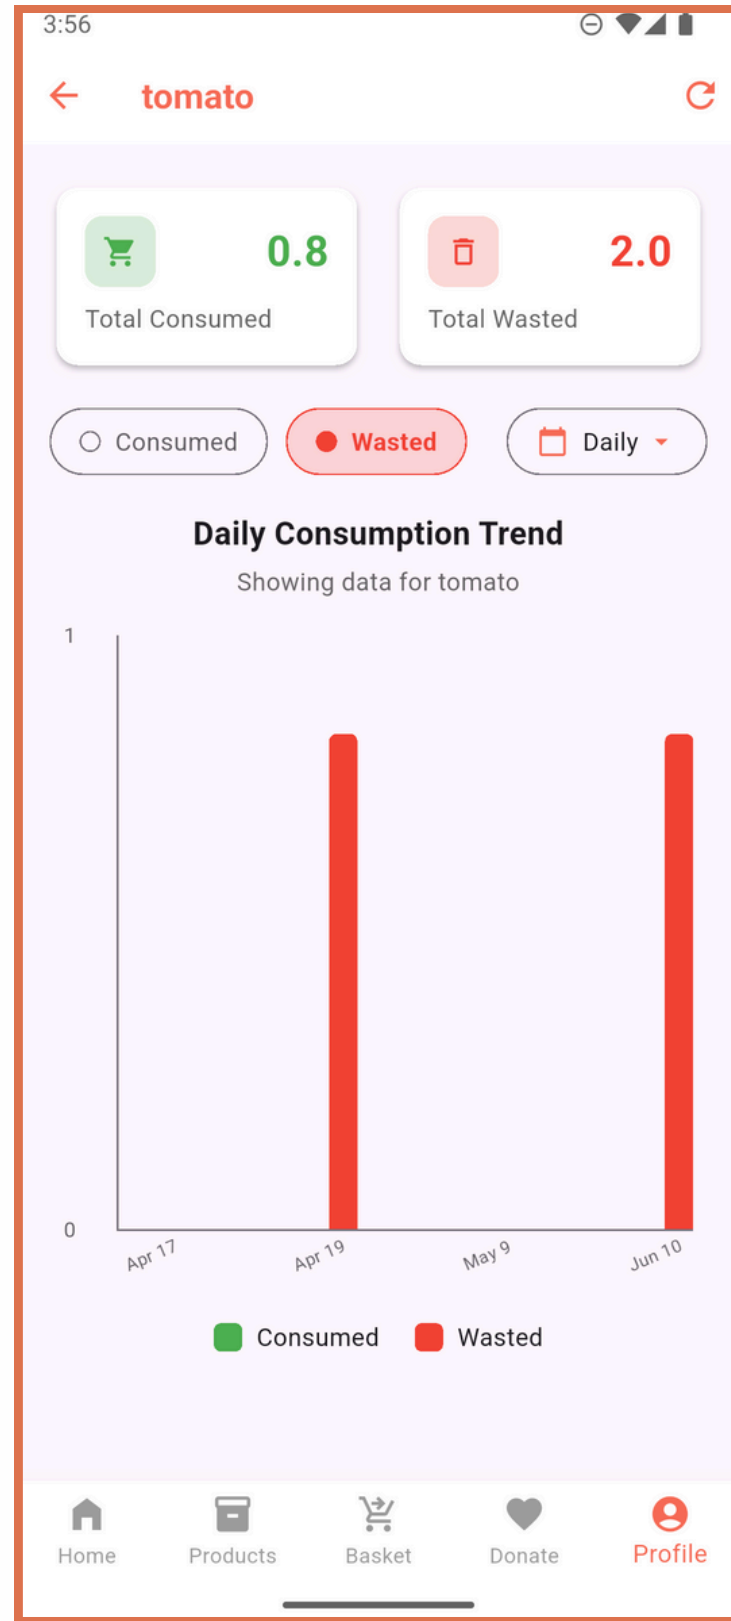

DARK MODE

ANALYTICS

11:25

← Consumption Summary ↻

🔍 Search products...

🛒 Total Products
17

★ Most Used
tomato

tomato → 1.8%

🛒 Consumed 0.85

🗑️ Wasted 2.0

📅 Last Used May 9, 2025

Efficiency 29.8%

Avg. days between usage: 21.0 [View Details >](#)

lemon → 1.4%

🛒 Consumed 0.64

🗑️ Wasted 7.359999999999999

📅 Last Used May 9, 2025

Efficiency 8.0%

Avg. days between usage: N/A [View Details >](#)

banana → 0.9%

🏠 Home 📦 Products 🛒 Basket ❤️ Donate 👤 Profile

11:26

← Consumption Summary ↻

pickle → 0.0%