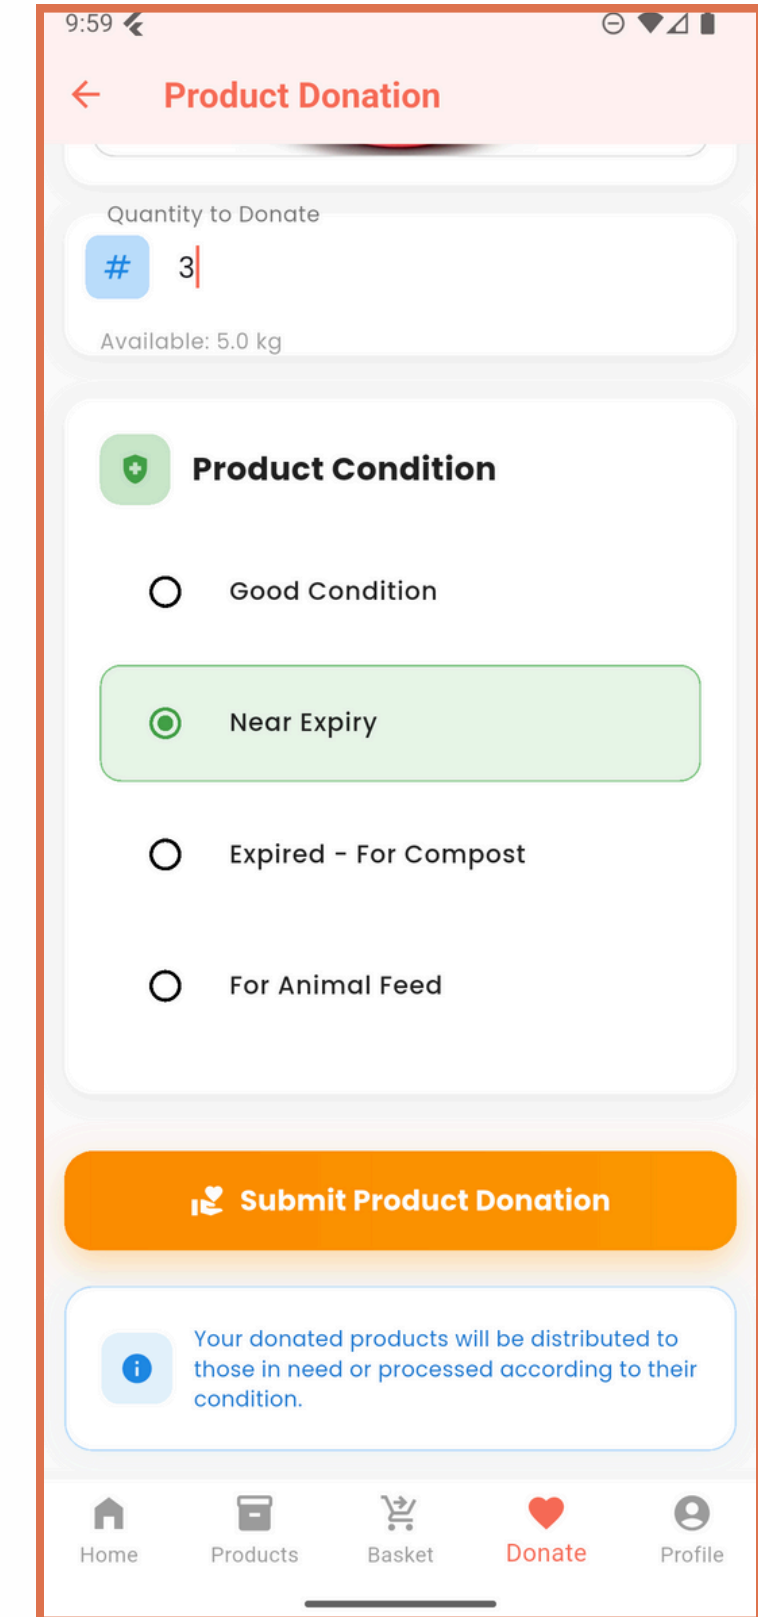

Home Products **Basket** Donate Profile

9:39

Smart Basket Weekly Monthly

Monthly Insights
Your savings and recommendations

Total Savings **\$866.00** Food Saved **160.81Uni**

POTATO
41.20 item **\$35.00**

LEMON
0.47 lemon **\$0.00**

PICKLE
0.00 item **\$8.00**

TOMATO
0.47 kg **\$56.00**

Home Products **Basket** Donate Profile

Smart Basket Weekly Monthly

Monthly Insights
Your savings and recommendations

Out of Stock
Products that need to be restocked

- pickle** Need to restock **EXPIRED**
- cucumber** Need to restock **EXPIRED**
- banana** Need to restock **EXPIRED**
- cake** Need to restock **EXPIRED**
- bread** Need to restock **OUT OF STOCK**
- fish** Need to restock **OUT OF STOCK**

Last updated: 2025-06-10

Home Products **Basket** Donate Profile

10:36

← Active Campaigns

Food Collect Campaign FOOD

Let us collect food items for the needy people

Collected: 35 items 35.0%

Goal: 100 items