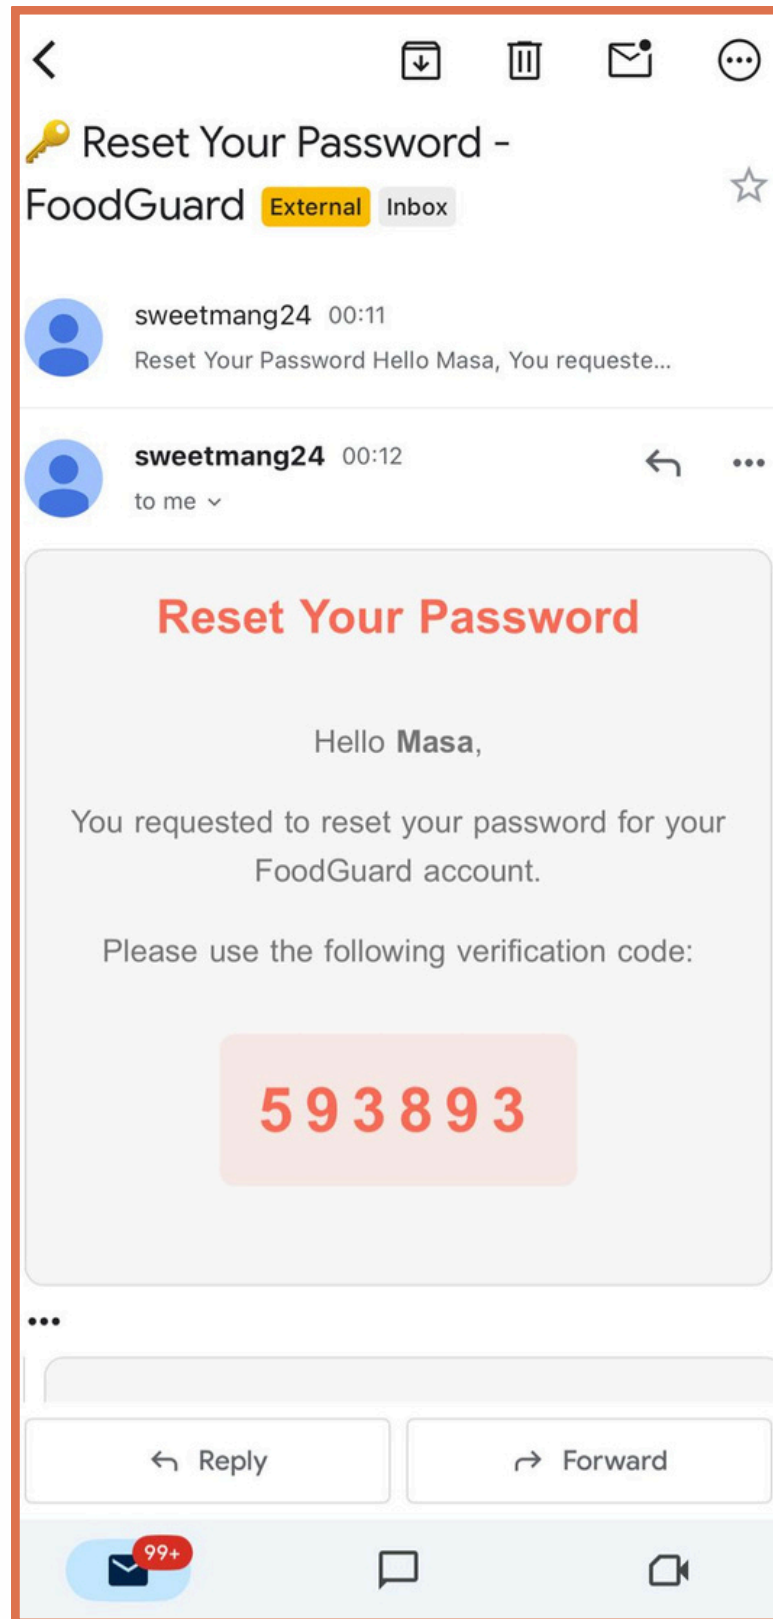

Select City
Tulkarem

Phone Number
+97059999999

Sign Up

Already have an account? [Log in](#)

Authentication Screens

- FORGOT PASSWORD

USER HOME

AI