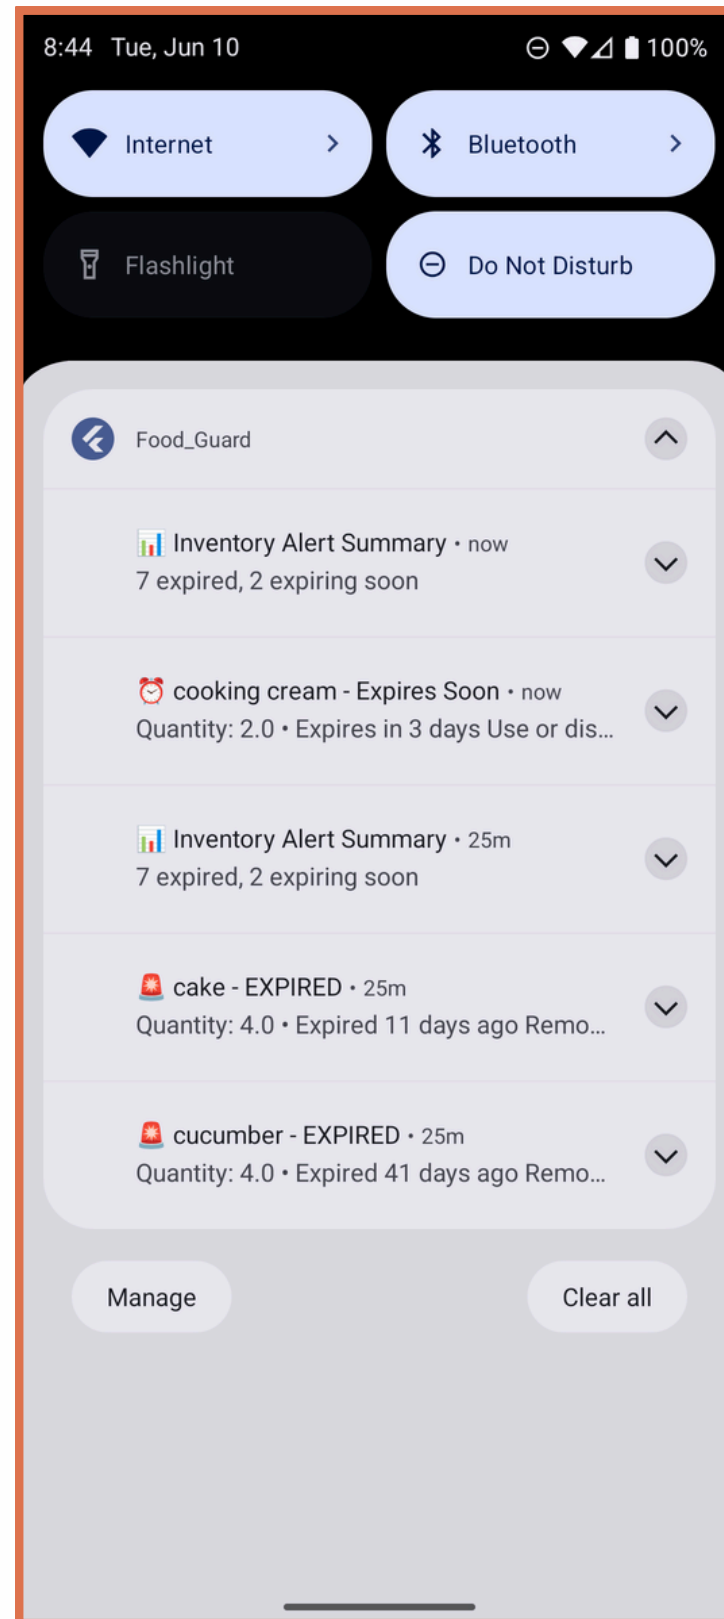

+ Add Product

Home Products Basket Donate Profile

hh| ✕ ☰ ?

No matching products
 Try adjusting your search or filters

+ Add Product

Home Products Basket Donate Profile

9:38

Smart Basket Weekly Monthly