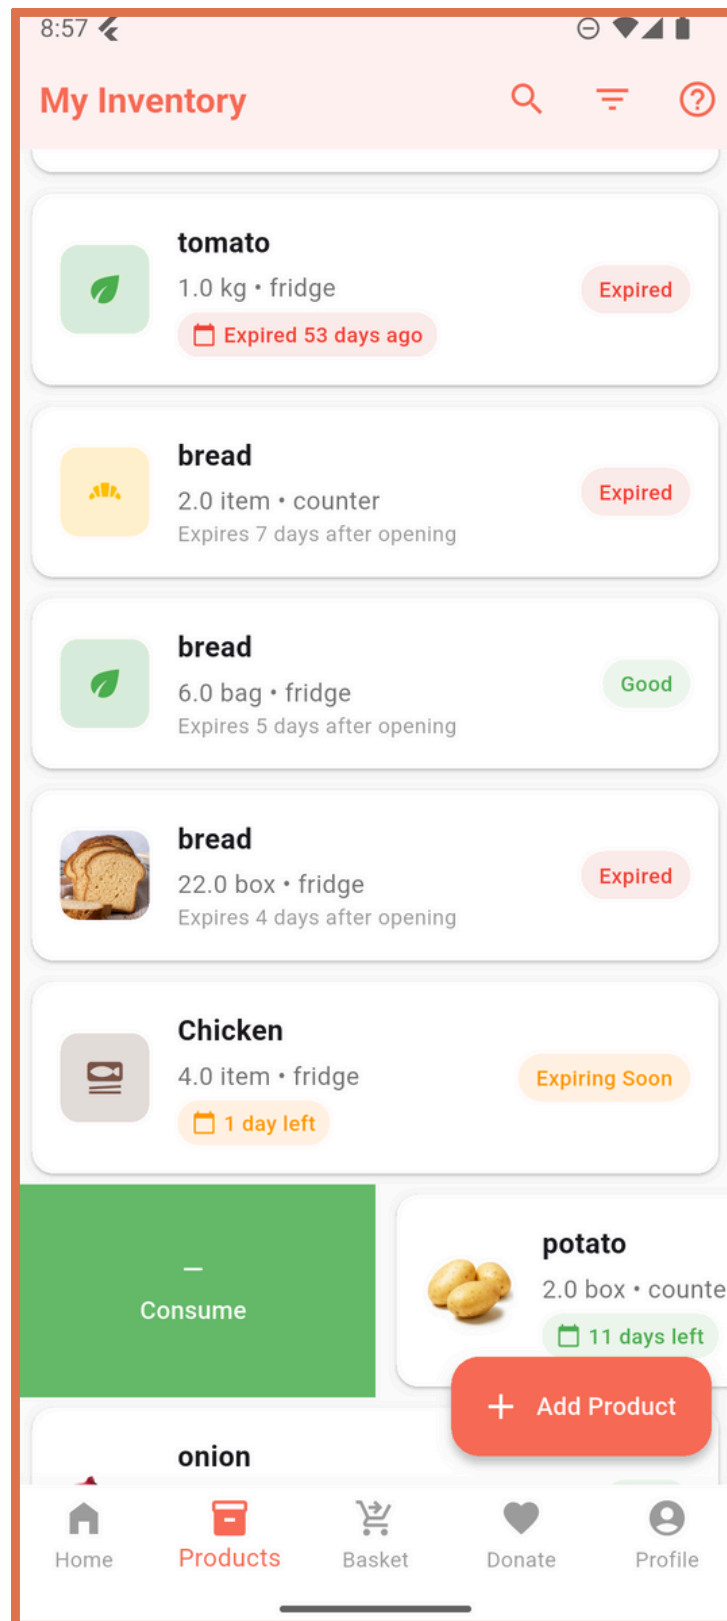

Product Type *
other

Storage Location *
fridge

Quantity *
2

Unit *
bottle

Expiry Information

Expiry Behavior
Changes after opening

Days after opening *
3

Storage After Opening *
fridge

Shelf Life (days)
6

Date

Home Products Basket Donate Profile

- 8:44
- My Inventory
- 29 days left
 - bread
2.0 item • freezer
Expired
Expired 18 days ago
 - onion
8.0 kg • pantry
Good
15 days left
 - cooking cream
4.0 box • freezer
Good
Expires 5 days after opening
 - Apple
3.0 kg • counter
Good
6 days left
 - cooking cream
2.0 box • fridge
Expiring Soon
2 days left
 - Milk
2.0 bottle • fridge
Expires 3 days after opening
+ Add Product
- Home Products Basket Donate Profile

9:33

Search products... ✕ ☰ ?

- 
cucumber
 4.0 kg • fridge Expired
📅 Expired 41 days ago
- 
banana
 6.6 box • fridge Expired
📅 Expired 45 days ago
- 
cake
 4.0 item • fridge Expired
📅 Expired 11 days ago
- 
pickle
 7.0 kg • fridge Expired
 Expires 10 days after opening
📅 Expired 41 days ago
- 
tomato
 5.0 kg • counter Good
📅 19 days left
- 
ice cream
 5.0 item • freezer Expiring Soon
📅 3 days left