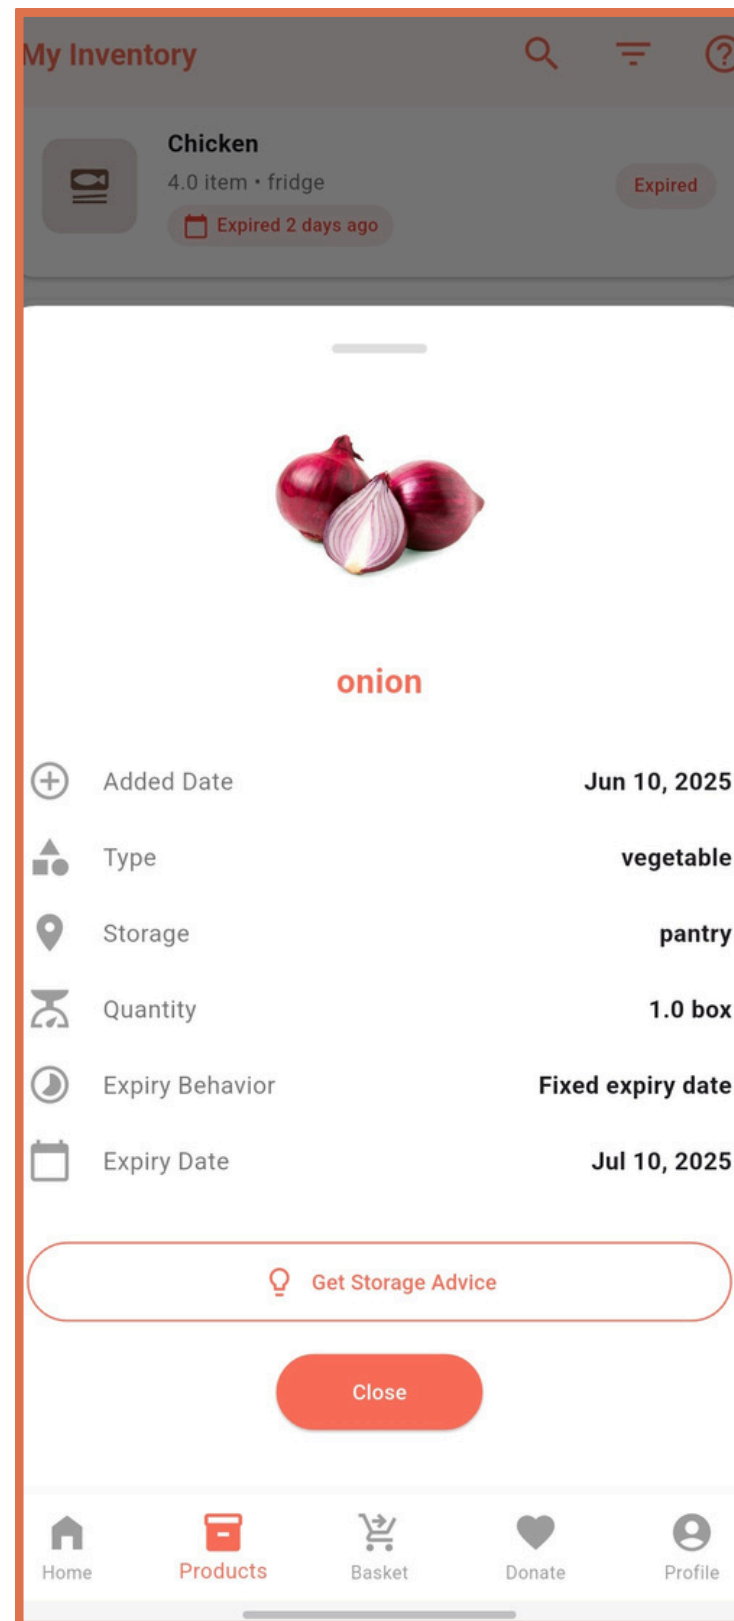

Product Type *
other

Storage Location *
fridge

Quantity *
2

Unit *
bottle

Expiry Information

Expiry Behavior
Changes after opening

Days after opening *
3

Storage After Opening *
fridge

Shelf Life (days)
6

Date

Home Products Basket Donate Profile

- 8:44
- My Inventory
- 29 days left
 - bread
2.0 item • freezer
Expired
Expired 18 days ago
 - onion
8.0 kg • pantry
Good
15 days left
 - cooking cream
4.0 box • freezer
Good
Expires 5 days after opening
 - Apple
3.0 kg • counter
Good
6 days left
 - cooking cream
2.0 box • fridge
Expiring Soon
2 days left
 - Milk
2.0 bottle • fridge
Expires 3 days after opening
+ Add Product
- Home Products Basket Donate Profile

9:33

Search products... ✕ ☰ ?

- 
cucumber
 4.0 kg • fridge Expired
📅 Expired 41 days ago
- 
banana
 6.6 box • fridge Expired
📅 Expired 45 days ago
- 
cake
 4.0 item • fridge Expired
📅 Expired 11 days ago
- 
pickle
 7.0 kg • fridge Expired
 Expires 10 days after opening
📅 Expired 41 days ago
- 
tomato
 5.0 kg • counter Good
📅 19 days left
- 
ice cream
 5.0 item • freezer Expiring Soon
📅 3 days left