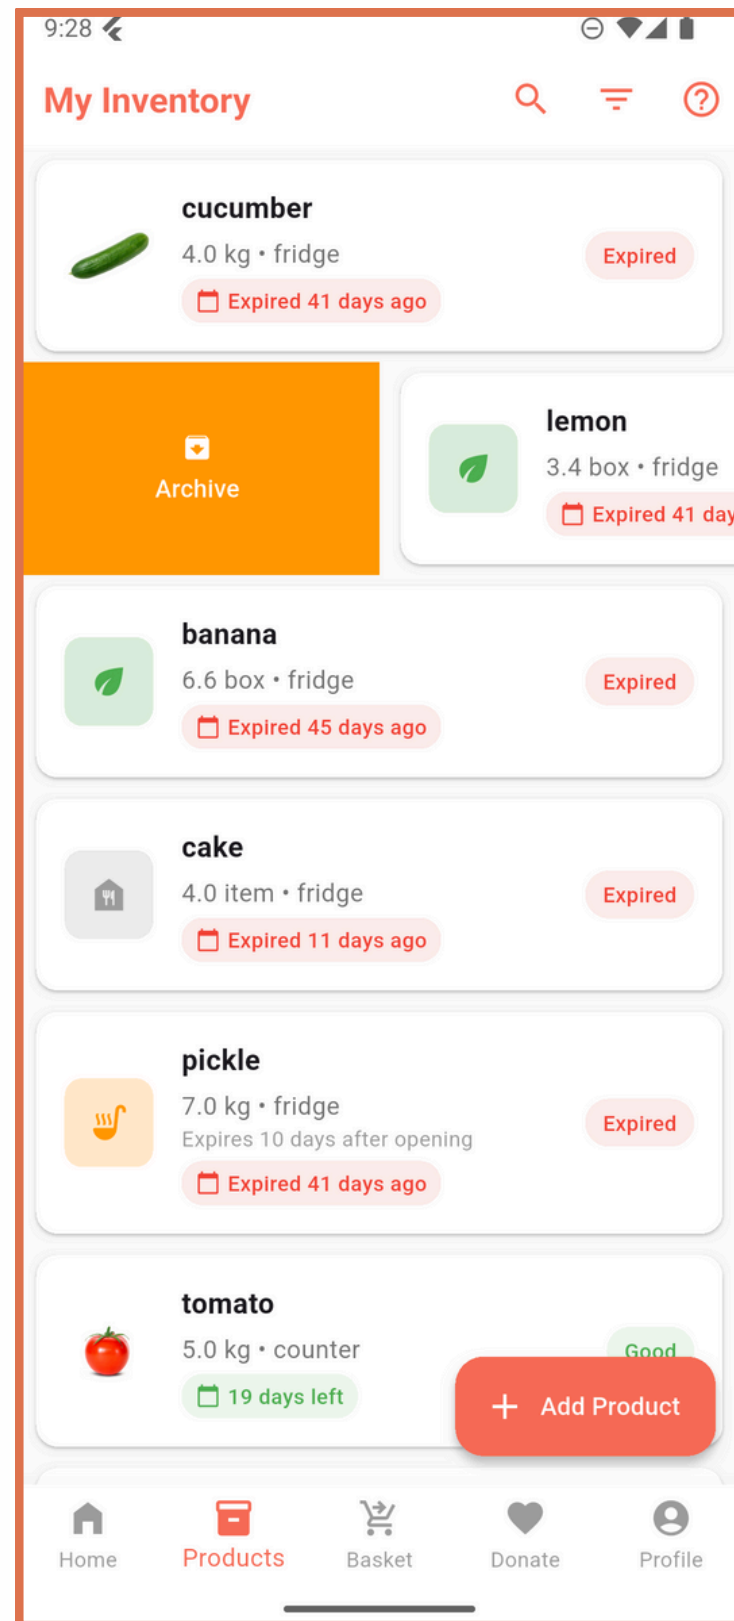

Product Type *
other

Storage Location *
fridge

Quantity *
2

Unit *
bottle

Expiry Information

Expiry Behavior
Changes after opening

Days after opening *
3

Storage After Opening *
fridge

Shelf Life (days)
6

Date

Home Products Basket Donate Profile

- 8:44
- My Inventory
- 29 days left
 - bread
2.0 item • freezer
Expired
Expired 18 days ago
 - onion
8.0 kg • pantry
Good
15 days left
 - cooking cream
4.0 box • freezer
Good
Expires 5 days after opening
 - Apple
3.0 kg • counter
Good
6 days left
 - cooking cream
2.0 box • fridge
Expiring Soon
2 days left
 - Milk
2.0 bottle • fridge
Expires 3 days after opening
+ Add Product
- Home Products Basket Donate Profile

9:33

Search products... ✕ ☰ ?

- 
cucumber
 4.0 kg • fridge Expired
📅 Expired 41 days ago
- 
banana
 6.6 box • fridge Expired
📅 Expired 45 days ago
- 
cake
 4.0 item • fridge Expired
📅 Expired 11 days ago
- 
pickle
 7.0 kg • fridge Expired
 Expires 10 days after opening
📅 Expired 41 days ago
- 
tomato
 5.0 kg • counter Good
📅 19 days left
- 
ice cream
 5.0 item • freezer Expiring Soon
📅 3 days left