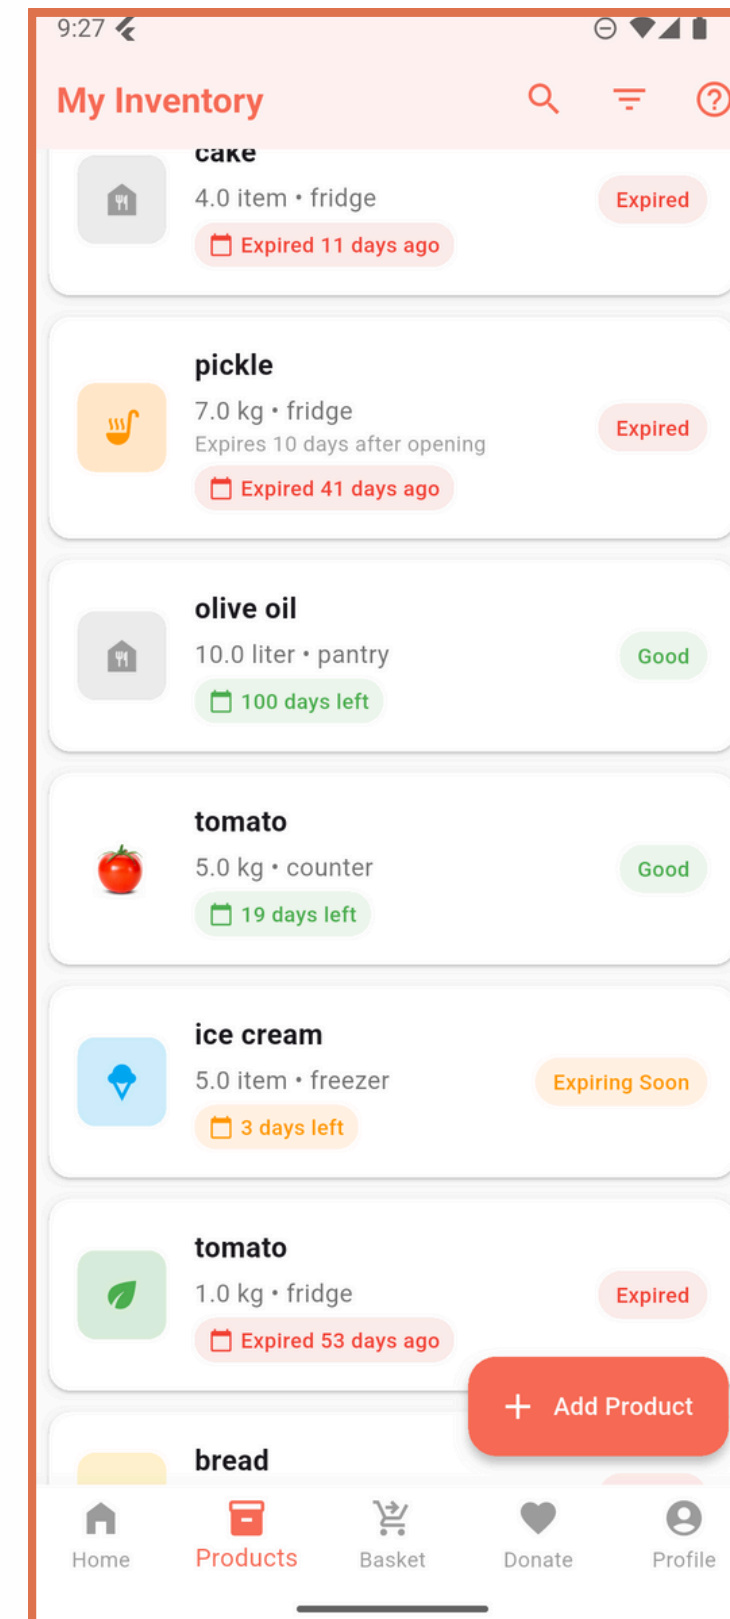

Product Type *
other

Storage Location *
fridge

Quantity *
2

Unit *
bottle

Expiry Information

Expiry Behavior
Changes after opening

Days after opening *
3

Storage After Opening *
fridge

Shelf Life (days)
6

Date

Home Products Basket Donate Profile

- 8:44
- My Inventory
- 29 days left
 - bread
2.0 item • freezer
Expired
Expired 18 days ago
 - onion
8.0 kg • pantry
Good
15 days left
 - cooking cream
4.0 box • freezer
Good
Expires 5 days after opening
 - Apple
3.0 kg • counter
Good
6 days left
 - cooking cream
2.0 box • fridge
Expiring Soon
2 days left
 - Milk
2.0 bottle • fridge
Expires 3 days after opening
+ Add Product
- Home Products Basket Donate Profile

9:33

Search products... ✕ ☰ ?

- 
cucumber
 4.0 kg • fridge Expired
📅 Expired 41 days ago
- 
banana
 6.6 box • fridge Expired
📅 Expired 45 days ago
- 
cake
 4.0 item • fridge Expired
📅 Expired 11 days ago
- 
pickle
 7.0 kg • fridge Expired
 Expires 10 days after opening
📅 Expired 41 days ago
- 
tomato
 5.0 kg • counter Good
📅 19 days left
- 
ice cream
 5.0 item • freezer Expiring Soon
📅 3 days left

+ Add Product

Home Products Basket Donate Profile

9:33

to ✕ ☰ ?

- 
tomato
 5.0 kg • counter Good
📅 19 days left
- 
tomato
 1.0 kg • fridge Expired
📅 Expired 53 days ago
- 
potato
 1.0 box • counter Good
📅 11 days left