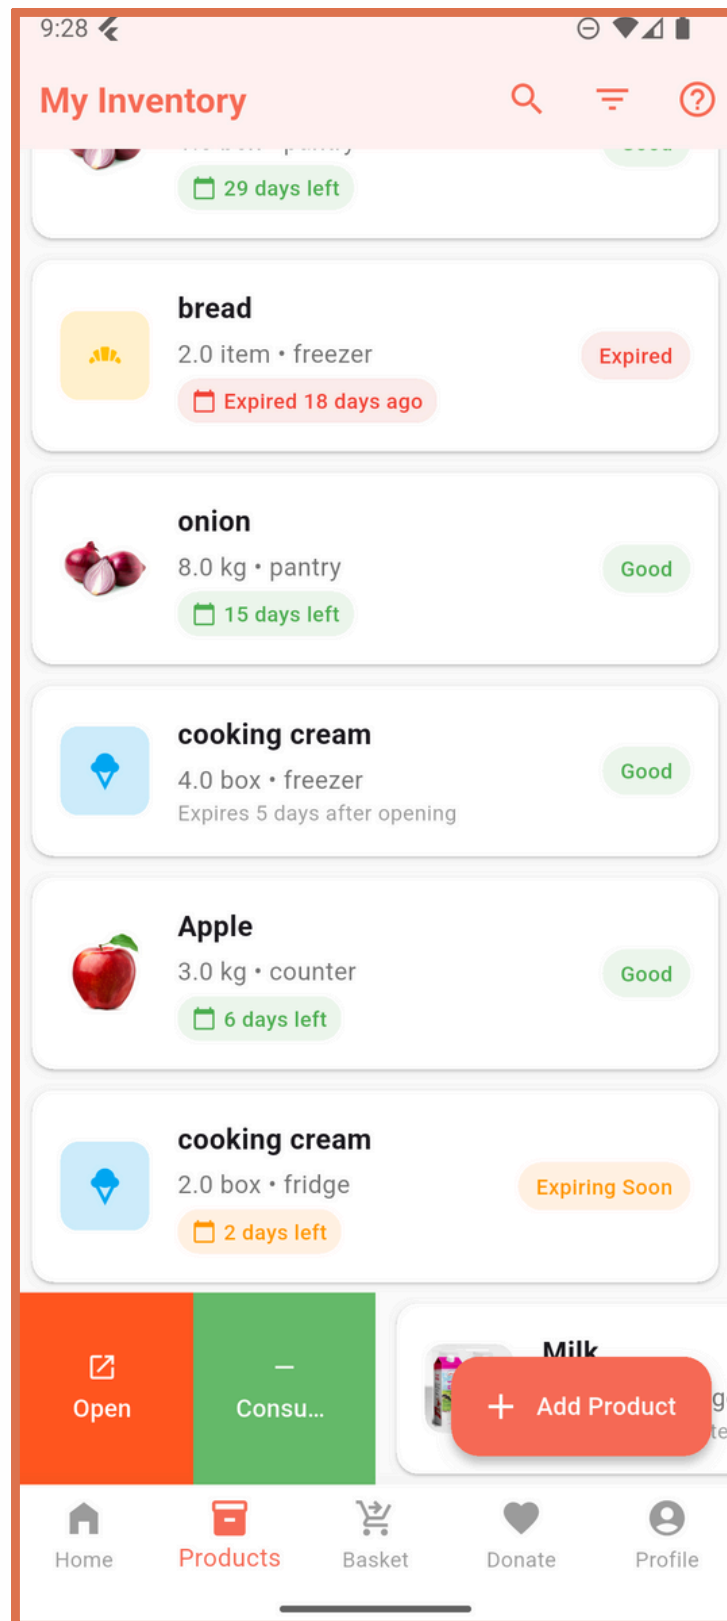

[My Inventory](#)

5.0 kg • fridge Good

[+ Add Product](#)

Home Products Basket Donate Profile

4:25

< Add Product

Basic Information

Product Name *
Milk

Product Type *
other

Storage Location *
fridge

Quantity *
2

Unit *
bottle

Expiry Information

Expiry Behavior
Changes after opening

Days after opening *
3

Storage After Opening *
fridge

Shelf Life (days)
6

Date

Home Products Basket Donate Profile

- 8:44
- My Inventory
- 29 days left
 - bread
2.0 item • freezer
Expired
Expired 18 days ago
 - onion
8.0 kg • pantry
Good
15 days left
 - cooking cream
4.0 box • freezer
Good
Expires 5 days after opening
 - Apple
3.0 kg • counter
Good
6 days left
 - cooking cream
2.0 box • fridge
Expiring Soon
2 days left
 - Milk
2.0 bottle • fridge
Expires 3 days after opening
+ Add Product
- Home Products Basket Donate Profile

9:33

Search products... ✕ ☰ ?

- 
cucumber
 4.0 kg • fridge Expired
📅 Expired 41 days ago
- 
banana
 6.6 box • fridge Expired
📅 Expired 45 days ago
- 
cake
 4.0 item • fridge Expired
📅 Expired 11 days ago
- 
pickle
 7.0 kg • fridge Expired
 Expires 10 days after opening
📅 Expired 41 days ago
- 
tomato
 5.0 kg • counter Good
📅 19 days left
- 
ice cream
 5.0 item • freezer Expiring Soon
📅 3 days left