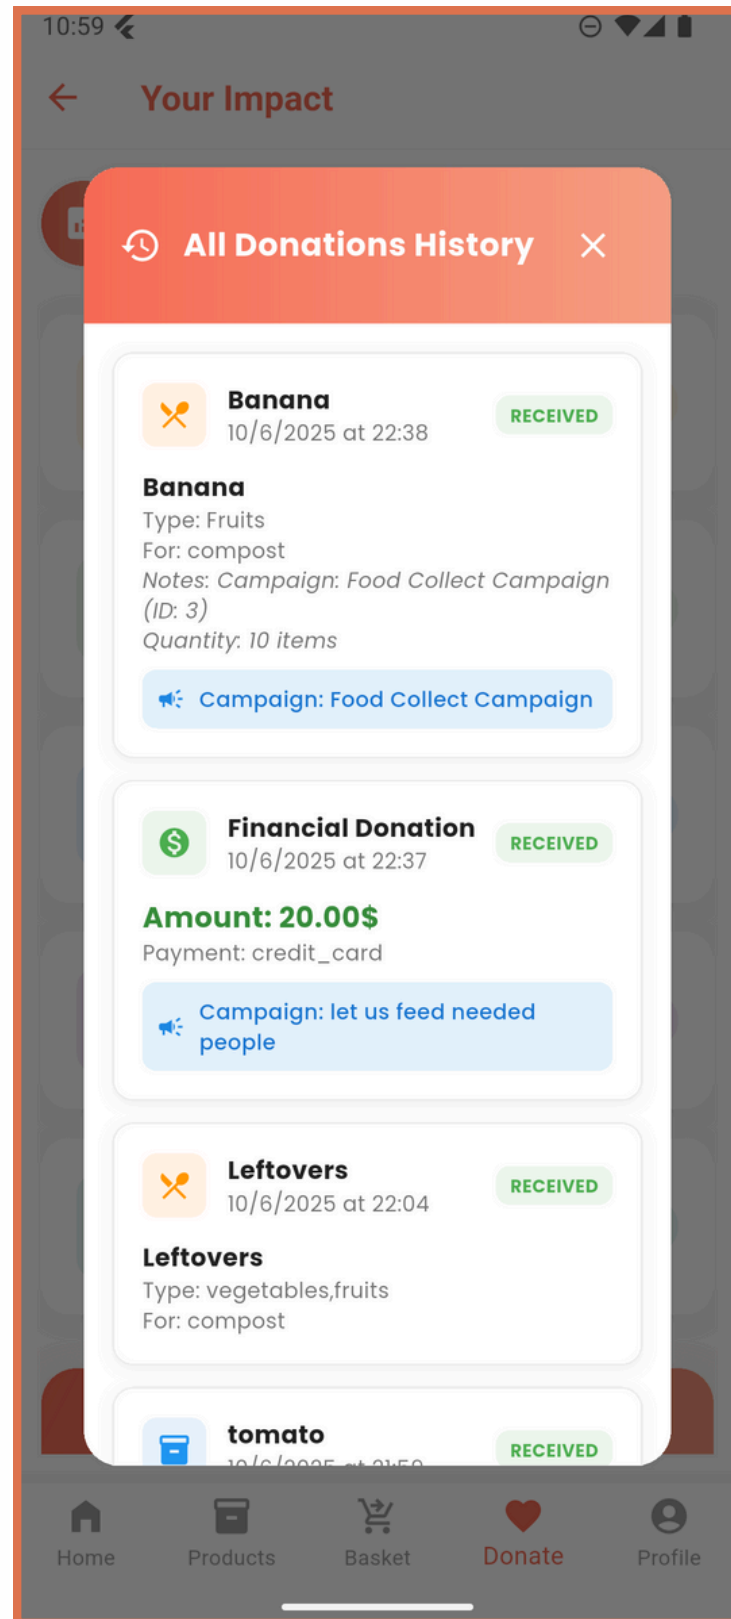

let us feed needed people FINANCIAL

it so important to join us

Raised: 35\$ 3.5%

Goal: 1000\$

Join Campaign

Food Collect Campaign FOOD

Home Products Basket **Donate** Profile

← Active Campaigns

let us feed needed people FINANCIAL

it so important to join us

Raised: 35\$ 3.5%

Goal: 1000\$

Donate Money

Food Collect Campaign FOOD

Home Products Basket **Donate** Profile

PROFILE