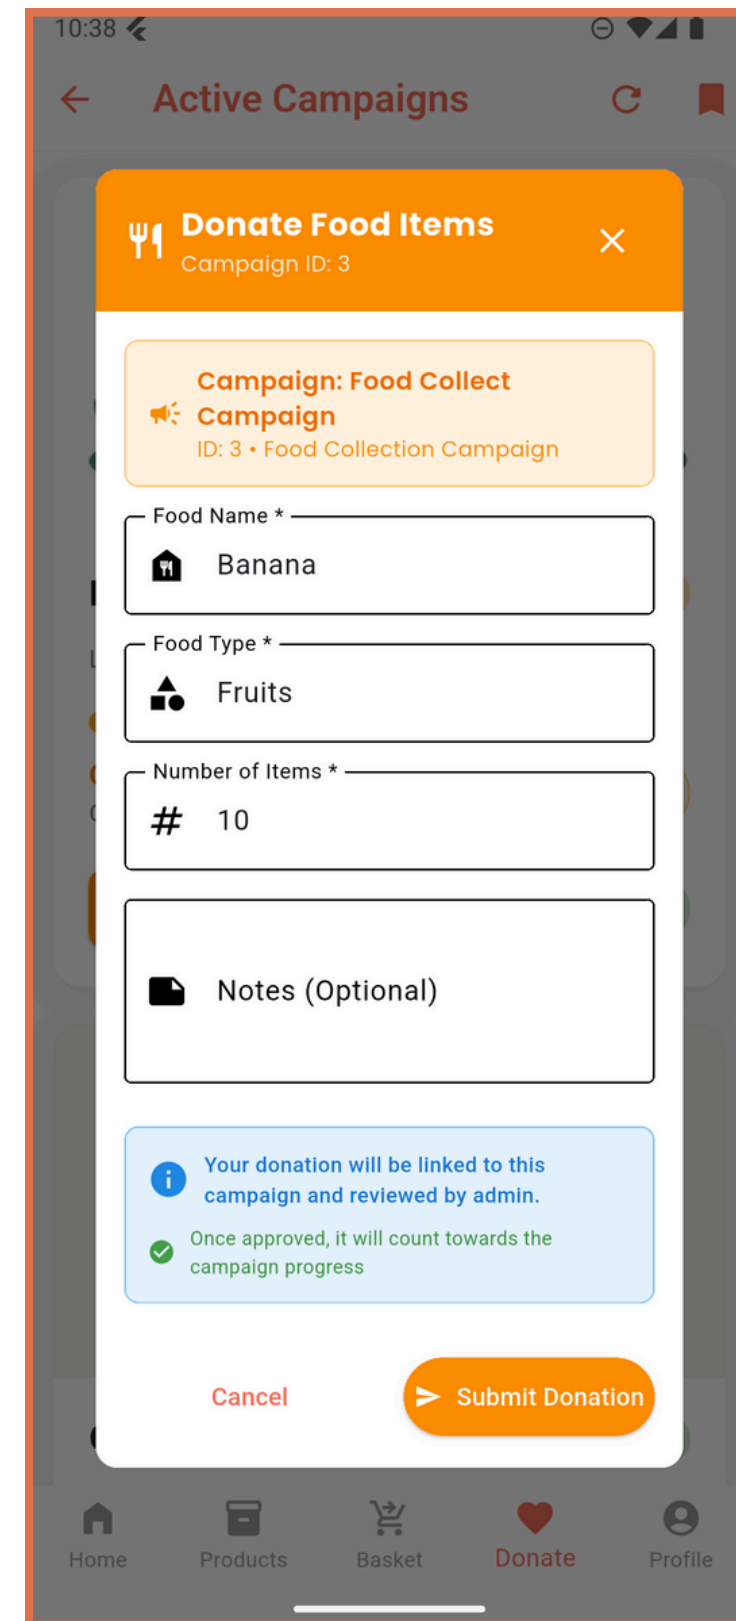

let us feed needed people FINANCIAL

it so important to join us

Raised: 35\$ 3.5%

Goal: 1000\$

Join Campaign

Food Collect Campaign FOOD

Home Products Basket **Donate** Profile

← Active Campaigns

let us feed needed people FINANCIAL

it so important to join us

Raised: 35\$ 3.5%

Goal: 1000\$

Donate Money

Food Collect Campaign FOOD

Home Products Basket **Donate** Profile

PROFILE