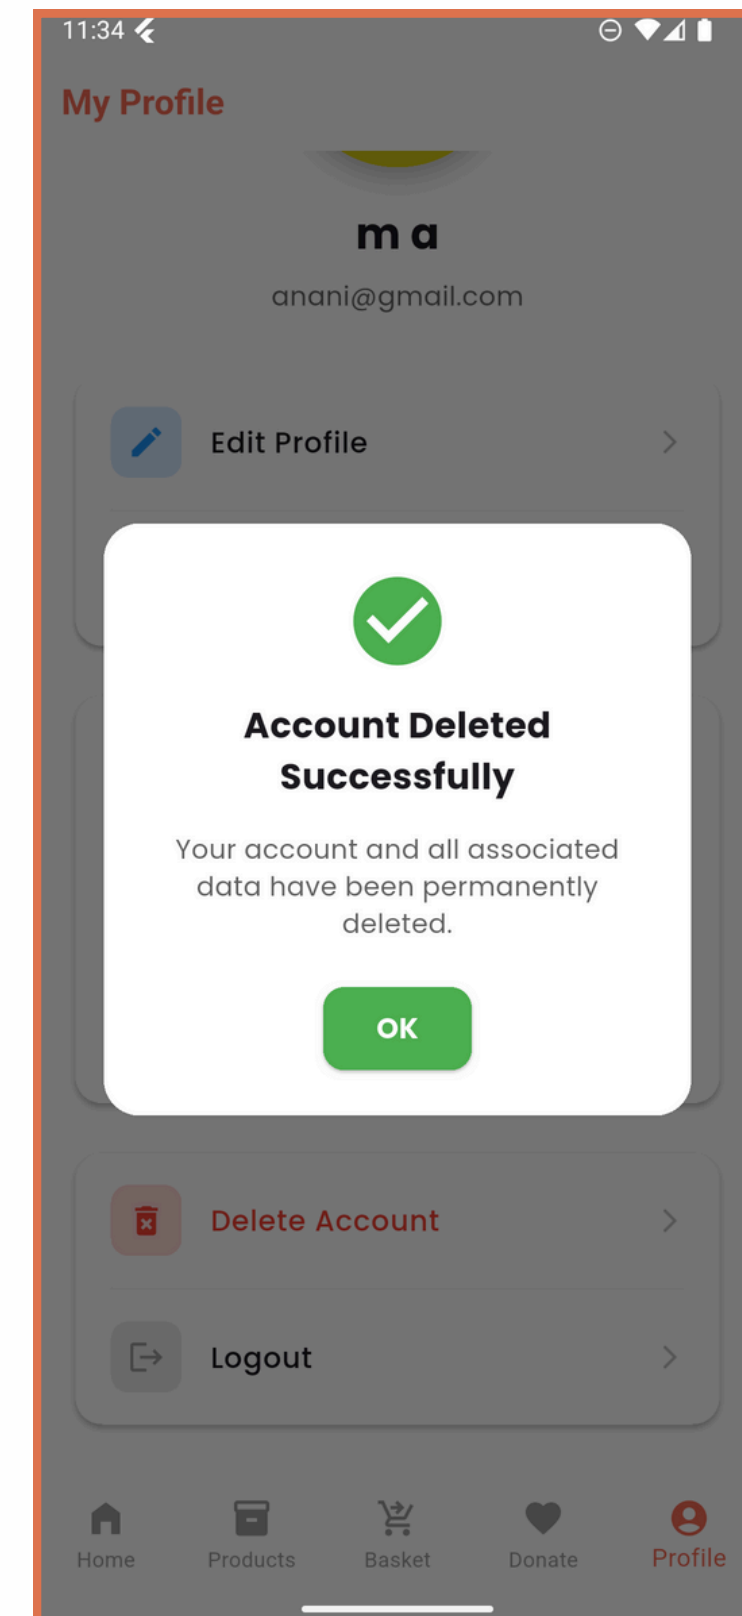

Made with ❤️ for a sustainable future

© 2024 Food Guard. All rights reserved.

Home Products Basket Donate Profile

DELETE ACCOUNT

ADMIN DASHBOARD

1:18

FG FoodGuard
foodguard@gmail.com

- Dashboard
- Content Management**
- User Management
- Campaign Management
- Inbox
- Donations
- Analytics
- City Analysis
- Posts
- Pending Donations