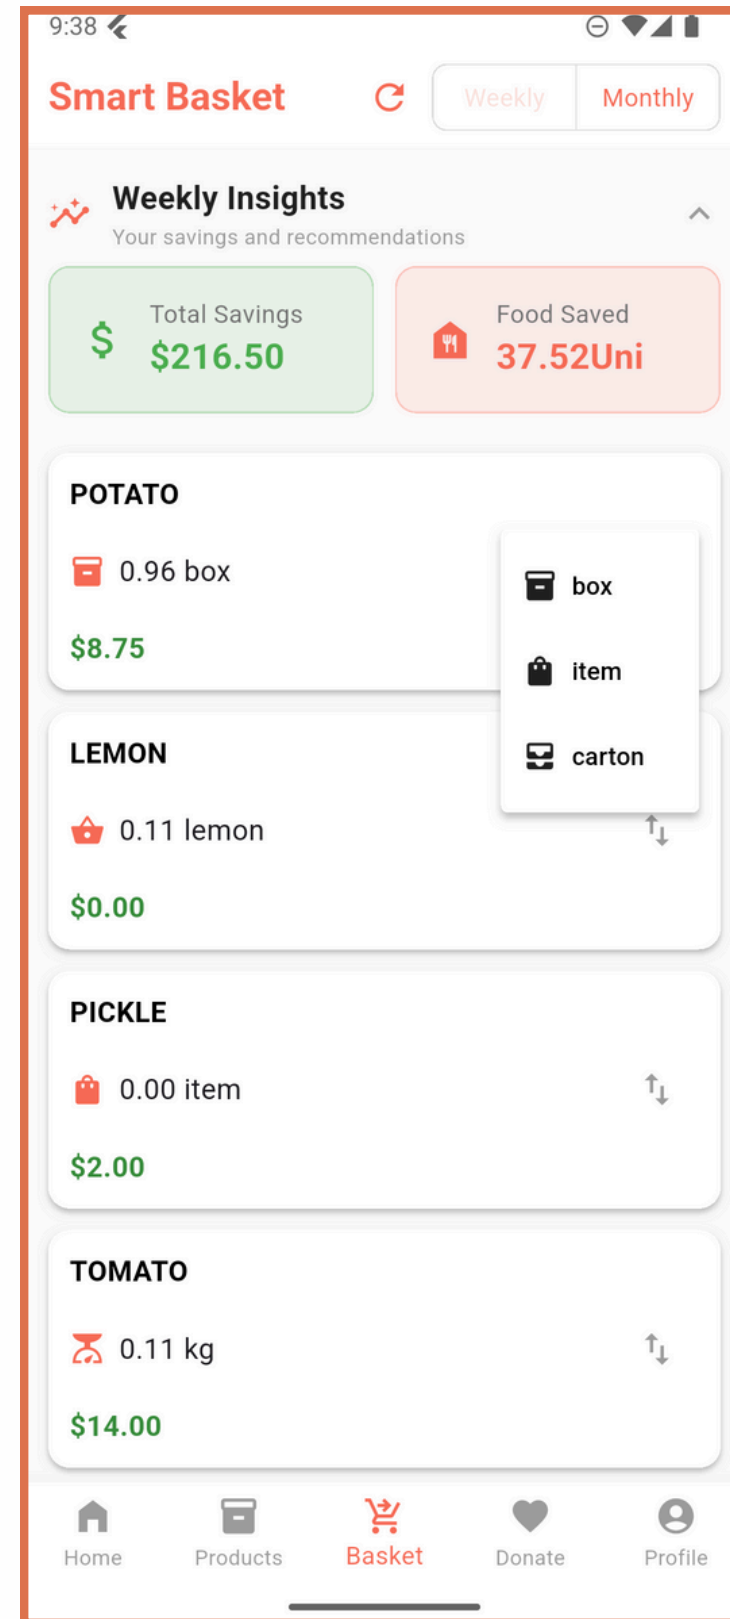

9:33

Search products... ✕ ☰ ?

- 
cucumber
 4.0 kg • fridge Expired
📅 Expired 41 days ago
- 
banana
 6.6 box • fridge Expired
📅 Expired 45 days ago
- 
cake
 4.0 item • fridge Expired
📅 Expired 11 days ago
- 
pickle
 7.0 kg • fridge Expired
 Expires 10 days after opening
📅 Expired 41 days ago
- 
tomato
 5.0 kg • counter Good
📅 19 days left
- 
ice cream
 5.0 item • freezer Expiring Soon
📅 3 days left

+ Add Product

Home Products Basket Donate Profile

9:33

to ✕ ☰ ?

- 
tomato
 5.0 kg • counter Good
📅 19 days left
- 
tomato
 1.0 kg • fridge Expired
📅 Expired 53 days ago
- 
potato
 1.0 box • counter Good
📅 11 days left

+ Add Product

Home Products Basket Donate Profile

hh| ✕ ☰ ?

No matching products
 Try adjusting your search or filters

+ Add Product

Home Products Basket Donate Profile

9:38

Smart Basket Weekly Monthly

Weekly Insights
Your savings and recommendations

Total Savings **\$216.50** Food Saved **37.52Uni**

POTATO
9.60 item **\$8.75**

LEMON
0.11 lemon **\$0.00**

PICKLE
0.00 item **\$2.00**

TOMATO
0.11 kg **\$14.00**