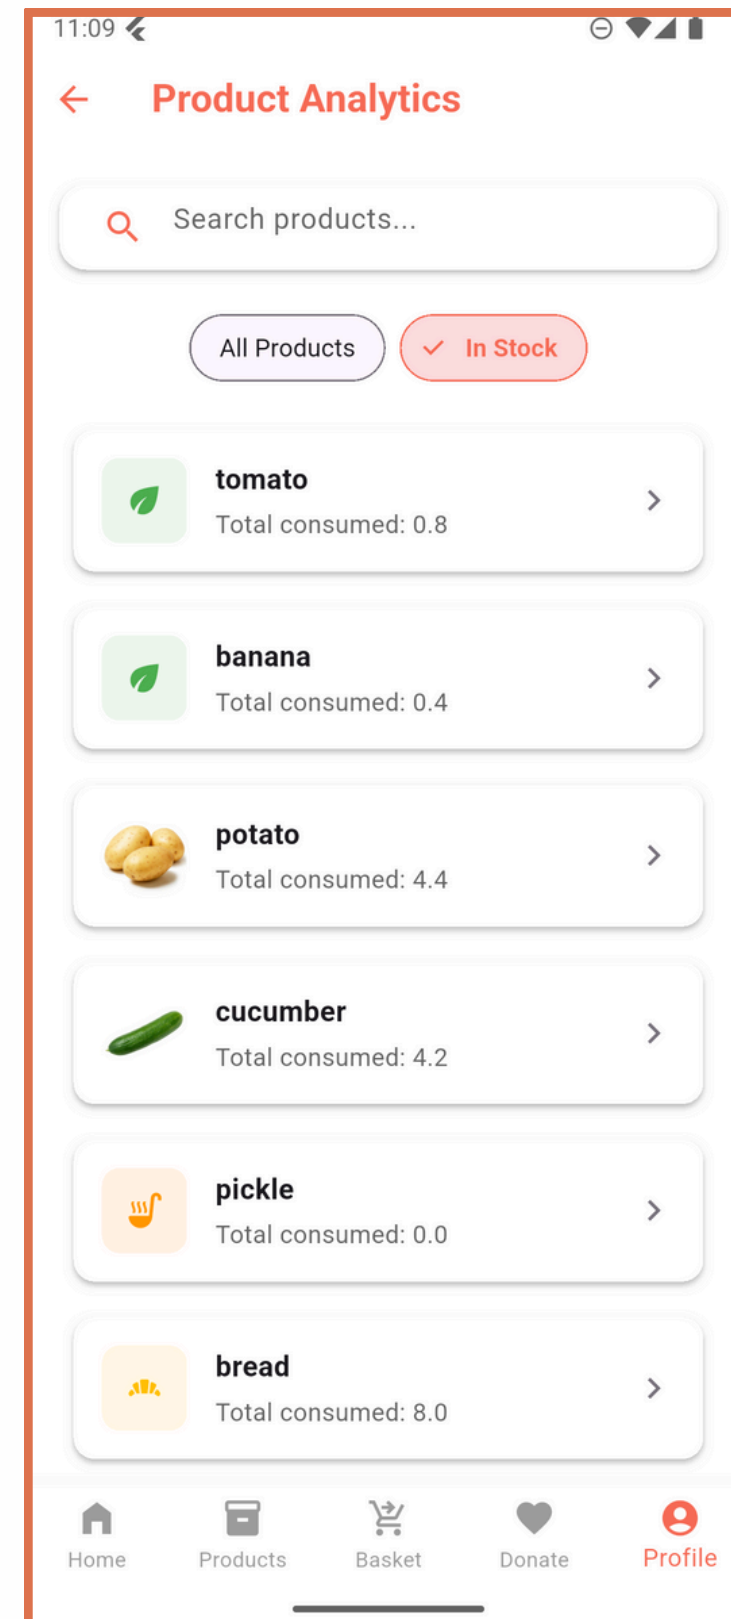

let us feed needed people FINANCIAL

it so important to join us

Raised: 35\$ 3.5%

Goal: 1000\$

Donate Money

Food Collect Campaign FOOD

Home Products Basket **Donate** Profile

PROFILE

DARK MODE

ANALYTICS

11:25

← Consumption Summary ↻

🔍 Search products...

🛒 Total Products
17

★ Most Used
tomato

tomato → 1.8%