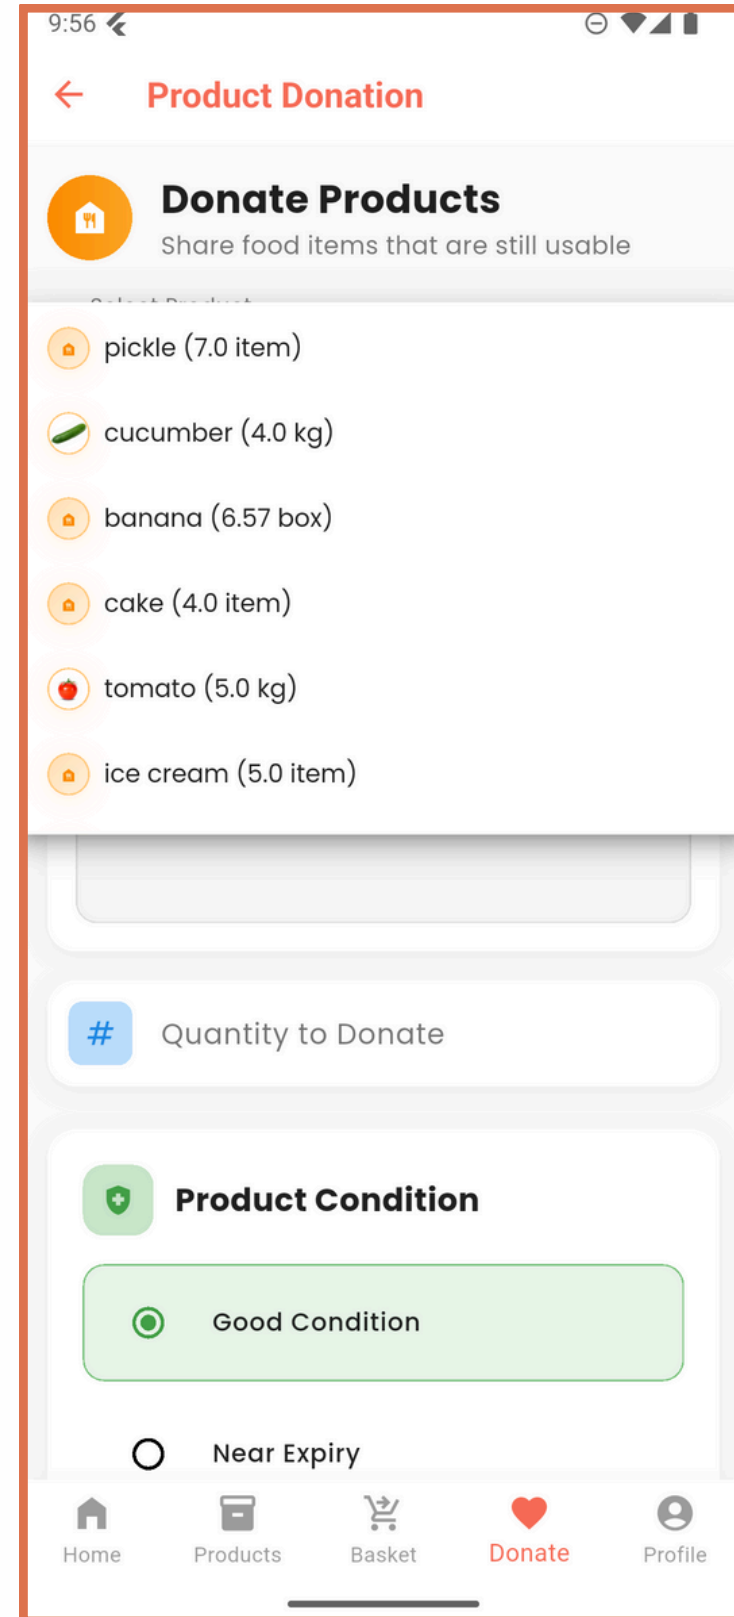

Home Products **Basket** Donate Profile

9:39

Smart Basket Weekly Monthly

Monthly Insights
Your savings and recommendations

Total Savings **\$866.00** Food Saved **160.81Uni**

POTATO
41.20 item **\$35.00**

LEMON
0.47 lemon **\$0.00**

PICKLE
0.00 item **\$8.00**

TOMATO
0.47 kg **\$56.00**

Home Products **Basket** Donate Profile

Smart Basket Weekly Monthly

Monthly Insights
Your savings and recommendations

Out of Stock
Products that need to be restocked

- pickle** Need to restock **EXPIRED**
- cucumber** Need to restock **EXPIRED**
- banana** Need to restock **EXPIRED**
- cake** Need to restock **EXPIRED**
- bread** Need to restock **OUT OF STOCK**
- fish** Need to restock **OUT OF STOCK**

Last updated: 2025-06-10

Home Products **Basket** Donate Profile

10:36

← Active Campaigns

Food Collect Campaign FOOD

Let us collect food items for the needy people

Collected: 35 items 35.0%

Goal: 100 items