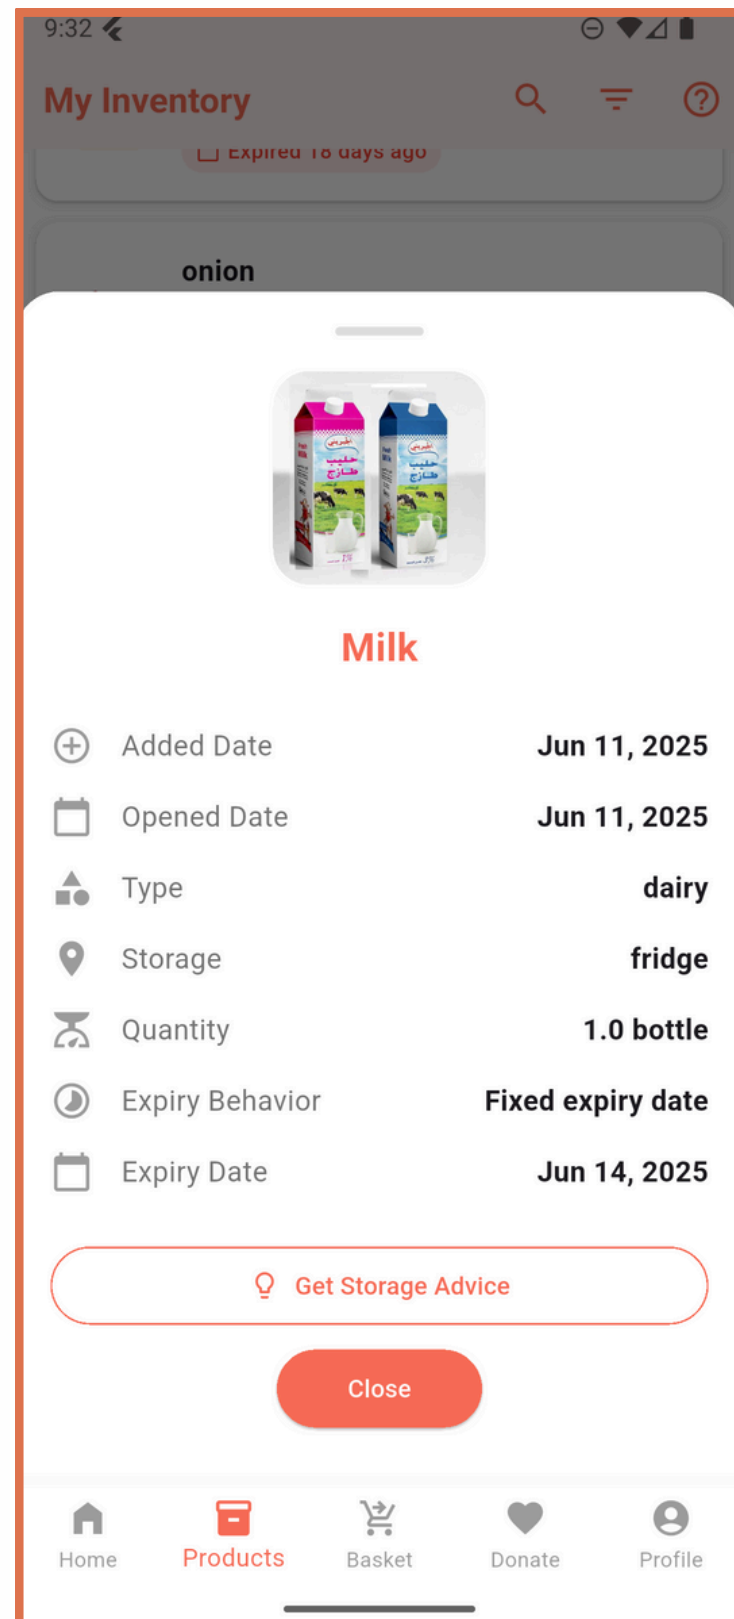

[My Inventory](#)

5.0 kg • fridge Good

[+ Add Product](#)

Home Products Basket Donate Profile

4:25

< Add Product

Basic Information

Product Name *
Milk

Product Type *
other

Storage Location *
fridge

Quantity *
2

Unit *
bottle

Expiry Information

Expiry Behavior
Changes after opening

Days after opening *
3

Storage After Opening *
fridge

Shelf Life (days)
6

Date

Home Products Basket Donate Profile

- 8:44
- My Inventory
- 29 days left
 - bread
2.0 item • freezer
Expired
Expired 18 days ago
 - onion
8.0 kg • pantry
Good
15 days left
 - cooking cream
4.0 box • freezer
Good
Expires 5 days after opening
 - Apple
3.0 kg • counter
Good
6 days left
 - cooking cream
2.0 box • fridge
Expiring Soon
2 days left
 - Milk
2.0 bottle • fridge
Expires 3 days after opening
+ Add Product
- Home Products Basket Donate Profile

9:33

Search products... ✕ ☰ ?

- 
cucumber
 4.0 kg • fridge Expired
📅 Expired 41 days ago
- 
banana
 6.6 box • fridge Expired
📅 Expired 45 days ago
- 
cake
 4.0 item • fridge Expired
📅 Expired 11 days ago
- 
pickle
 7.0 kg • fridge Expired
 Expires 10 days after opening
📅 Expired 41 days ago
- 
tomato
 5.0 kg • counter Good
📅 19 days left
- 
ice cream
 5.0 item • freezer Expiring Soon
📅 3 days left