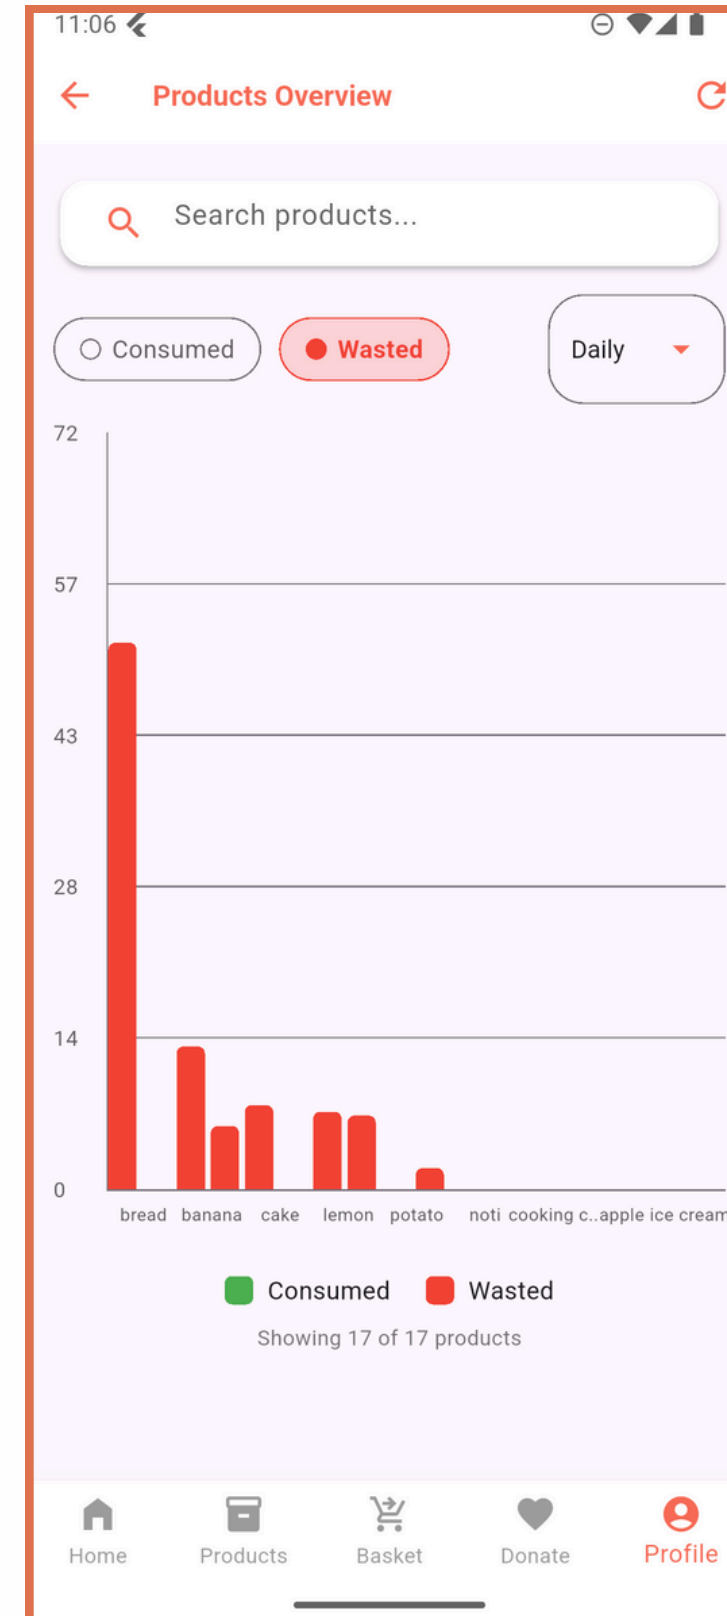

let us feed needed people FINANCIAL

it so important to join us

Raised: 35\$ 3.5%

Goal: 1000\$

Donate Money

Food Collect Campaign FOOD

Home Products Basket **Donate** Profile

PROFILE

DARK MODE

ANALYTICS

11:25

← Consumption Summary ↻

🔍 Search products...

🛒 Total Products
17

★ Most Used
tomato

tomato → 1.8%

🛒 Consumed 0.85

🗑️ Wasted 2.0

📅 Last Used May 9, 2025

Efficiency 29.8%

Avg. days between usage: 21.0 [View Details >](#)

lemon → 1.4%

🛒 Consumed 0.64

🗑️ Wasted 7.359999999999999

📅 Last Used May 9, 2025

Efficiency 8.0%

Avg. days between usage: N/A [View Details >](#)

banana → 0.9%

🏠 Home 📦 Products 🛒 Basket ❤️ Donate 👤 Profile

11:26

← Consumption Summary ↻

pickle → 0.0%