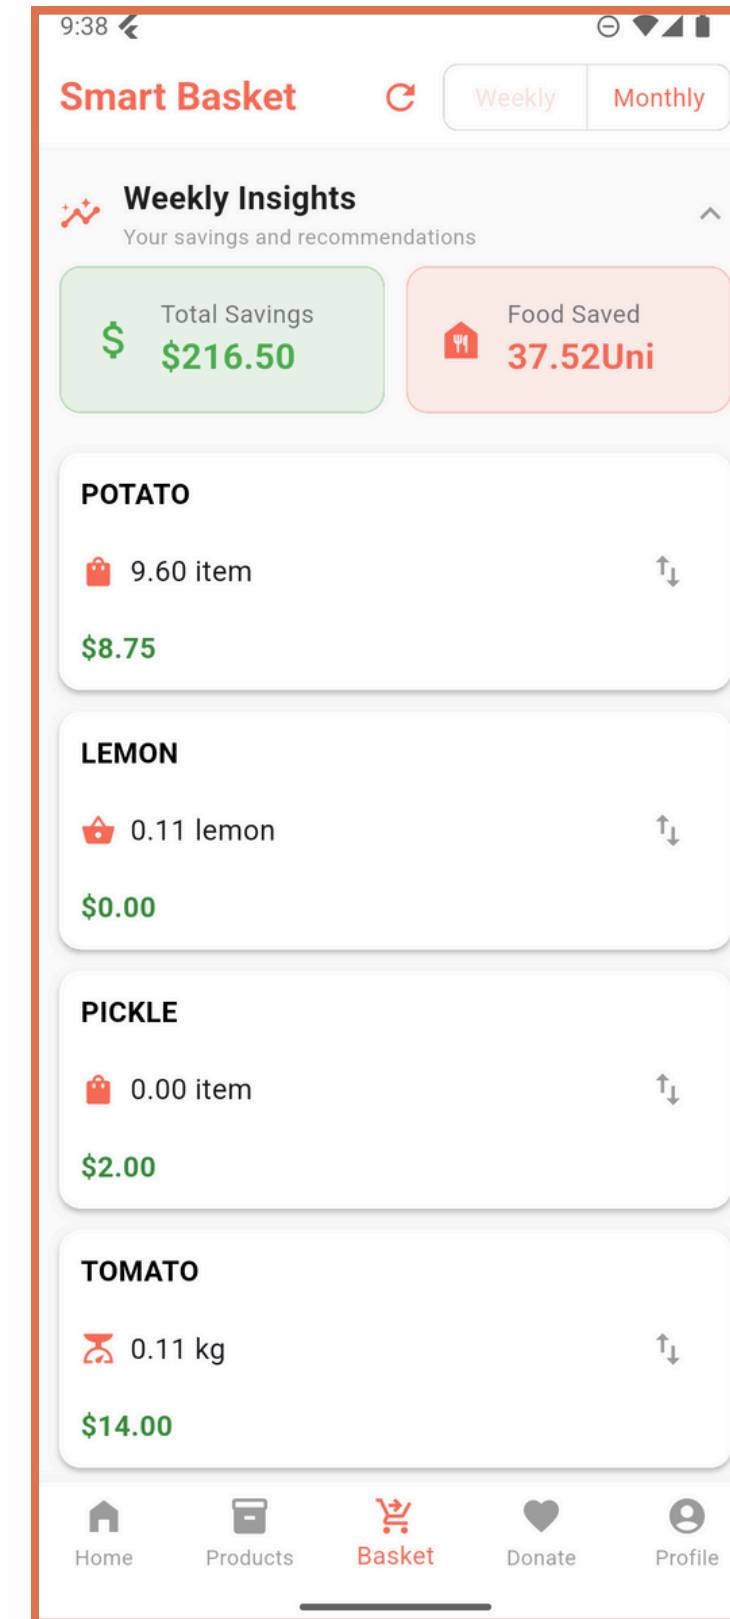

+ Add Product

Home Products Basket Donate Profile

9:33

to ✕ ☰ ?

- 
tomato
 5.0 kg • counter Good
📅 19 days left
- 
tomato
 1.0 kg • fridge Expired
📅 Expired 53 days ago
- 
potato
 1.0 box • counter Good
📅 11 days left

+ Add Product

Home Products Basket Donate Profile

hh| ✕ ☰ ?

No matching products
 Try adjusting your search or filters

+ Add Product

Home Products Basket Donate Profile

9:38

Smart Basket Weekly Monthly

Weekly Insights
Your savings and recommendations

Total Savings **\$216.50** Food Saved **37.52Uni**

POTATO
9.60 item **\$8.75**

LEMON
0.11 lemon **\$0.00**

PICKLE
0.00 item **\$2.00**

TOMATO
0.11 kg **\$14.00**