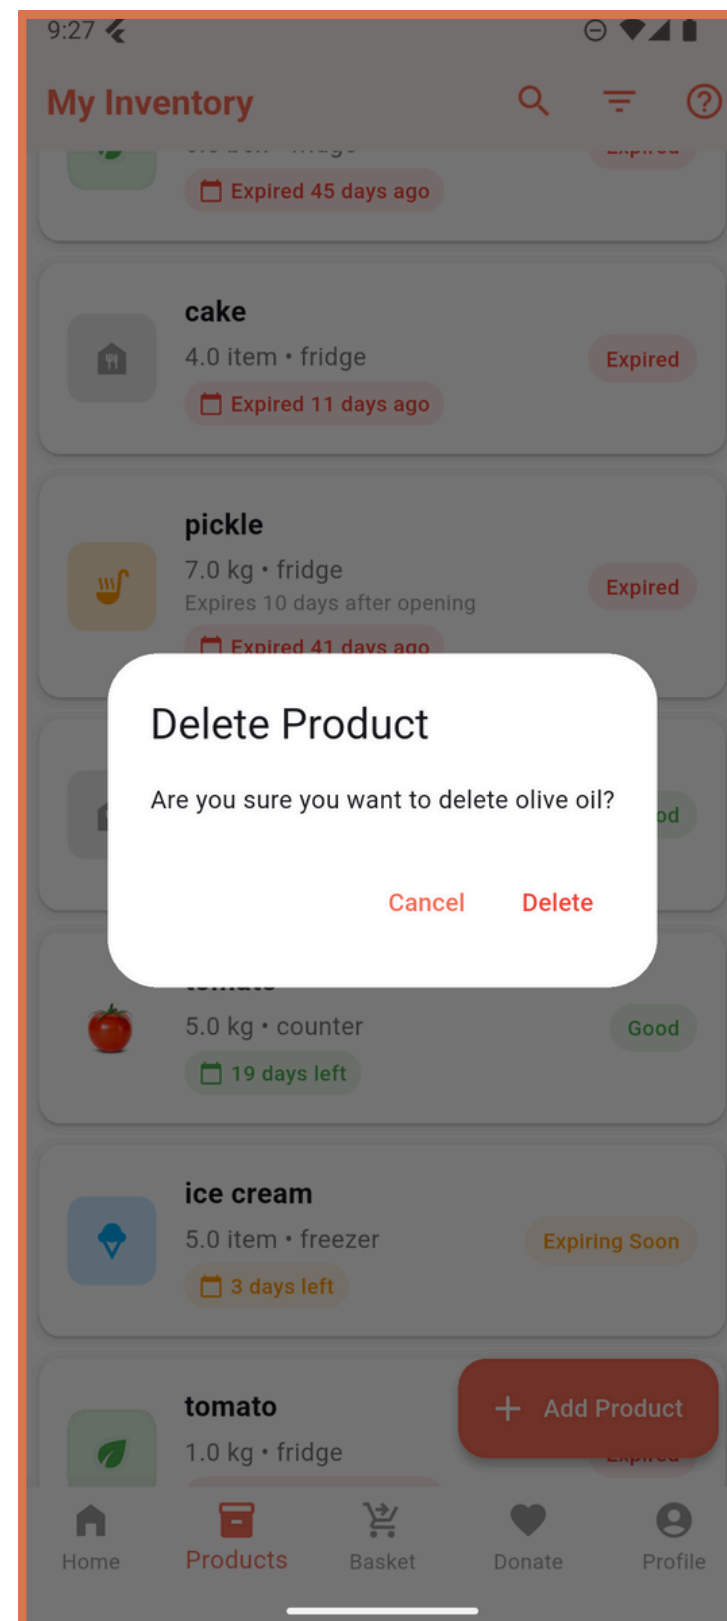

Product Type *
other

Storage Location *
fridge

Quantity *
2

Unit *
bottle

Expiry Information

Expiry Behavior
Changes after opening

Days after opening *
3

Storage After Opening *
fridge

Shelf Life (days)
6

Date

Home Products Basket Donate Profile

- 8:44
- My Inventory
- 29 days left
 - bread
2.0 item • freezer
Expired
Expired 18 days ago
 - onion
8.0 kg • pantry
Good
15 days left
 - cooking cream
4.0 box • freezer
Good
Expires 5 days after opening
 - Apple
3.0 kg • counter
Good
6 days left
 - cooking cream
2.0 box • fridge
Expiring Soon
2 days left
 - Milk
2.0 bottle • fridge
Expires 3 days after opening
+ Add Product
- Home Products Basket Donate Profile

9:33

Search products... ✕ ☰ ?

- 
cucumber
 4.0 kg • fridge Expired
📅 Expired 41 days ago
- 
banana
 6.6 box • fridge Expired
📅 Expired 45 days ago
- 
cake
 4.0 item • fridge Expired
📅 Expired 11 days ago
- 
pickle
 7.0 kg • fridge Expired
 Expires 10 days after opening
📅 Expired 41 days ago
- 
tomato
 5.0 kg • counter Good
📅 19 days left
- 
ice cream
 5.0 item • freezer Expiring Soon
📅 3 days left