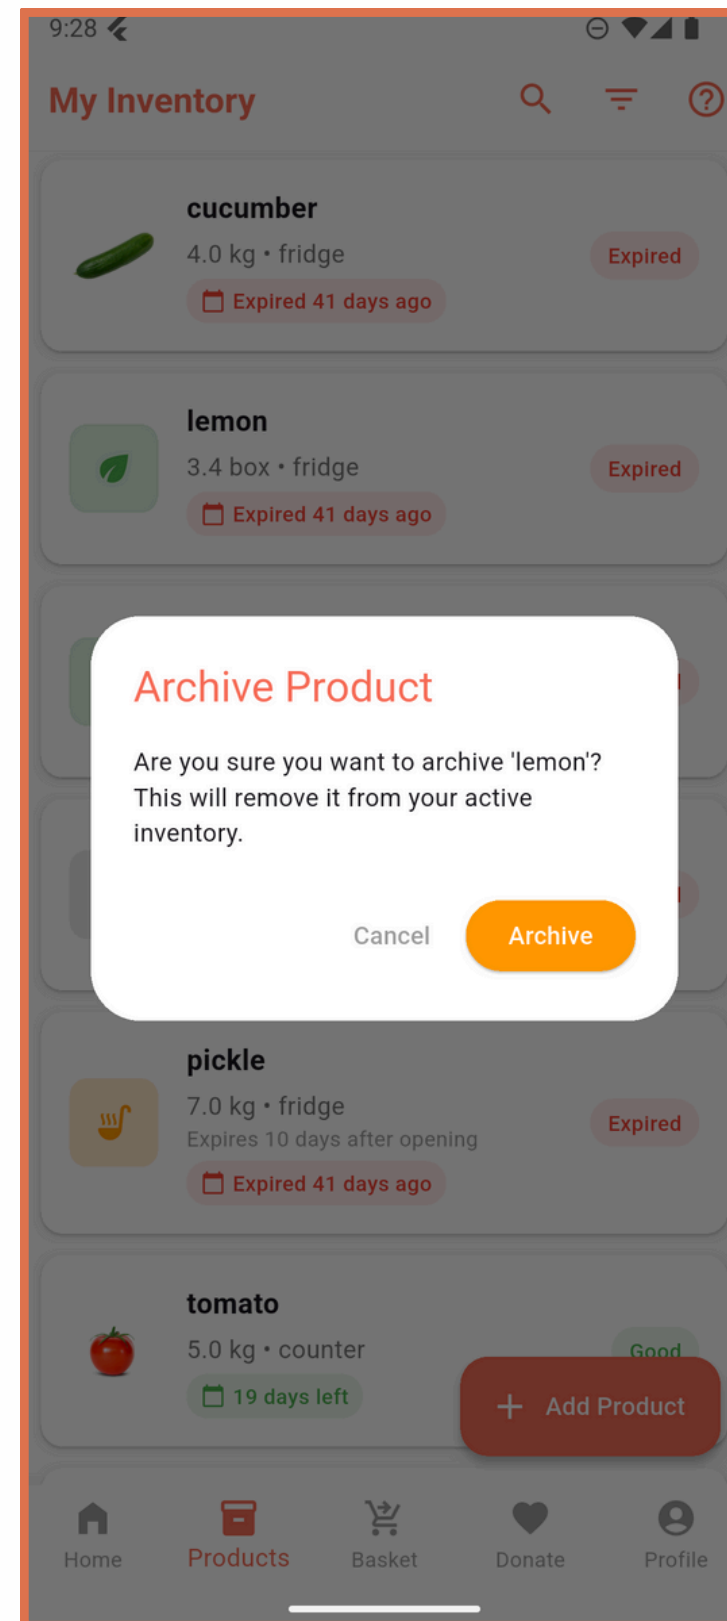

Shelf Life (days)
6

Date

Home Products Basket Donate Profile

- 8:44
- My Inventory
- 29 days left
 - bread
2.0 item • freezer
Expired
Expired 18 days ago
 - onion
8.0 kg • pantry
Good
15 days left
 - cooking cream
4.0 box • freezer
Good
Expires 5 days after opening
 - Apple
3.0 kg • counter
Good
6 days left
 - cooking cream
2.0 box • fridge
Expiring Soon
2 days left
 - Milk
2.0 bottle • fridge
Expires 3 days after opening
+ Add Product
- Home Products Basket Donate Profile

9:33

Search products... ✕ ☰ ?

- 
cucumber
 4.0 kg • fridge Expired
📅 Expired 41 days ago
- 
banana
 6.6 box • fridge Expired
📅 Expired 45 days ago
- 
cake
 4.0 item • fridge Expired
📅 Expired 11 days ago
- 
pickle
 7.0 kg • fridge Expired
 Expires 10 days after opening
📅 Expired 41 days ago
- 
tomato
 5.0 kg • counter Good
📅 19 days left
- 
ice cream
 5.0 item • freezer Expiring Soon
📅 3 days left