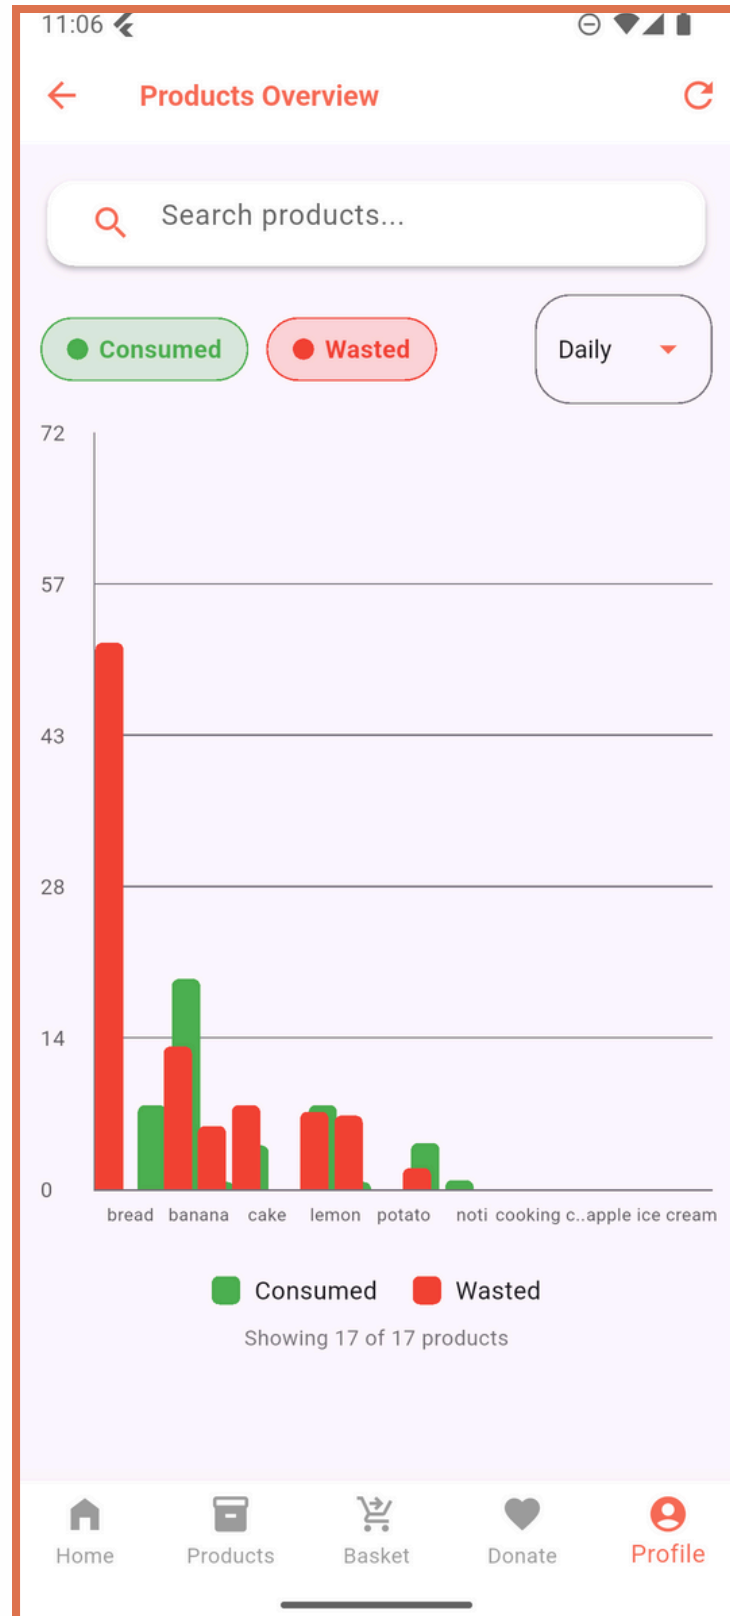

let us feed needed people FINANCIAL

it so important to join us

Raised: 35\$ 3.5%

Goal: 1000\$

Donate Money

Food Collect Campaign FOOD

Home Products Basket **Donate** Profile

PROFILE

DARK MODE

ANALYTICS

11:25

← Consumption Summary ↻

🔍 Search products...

🛒 Total Products
17

★ Most Used
tomato

tomato → 1.8%

🛒 Consumed 0.85

🗑️ Wasted 2.0

📅 Last Used May 9, 2025

Efficiency 29.8%

Avg. days between usage: 21.0 [View Details >](#)

lemon → 1.4%

🛒 Consumed 0.64

🗑️ Wasted 7.359999999999999

📅 Last Used May 9, 2025

Efficiency 8.0%

Avg. days between usage: N/A [View Details >](#)

banana → 0.9%

🏠 Home 📦 Products 🛒 Basket ❤️ Donate 👤 Profile

11:26

← Consumption Summary ↻

pickle → 0.0%