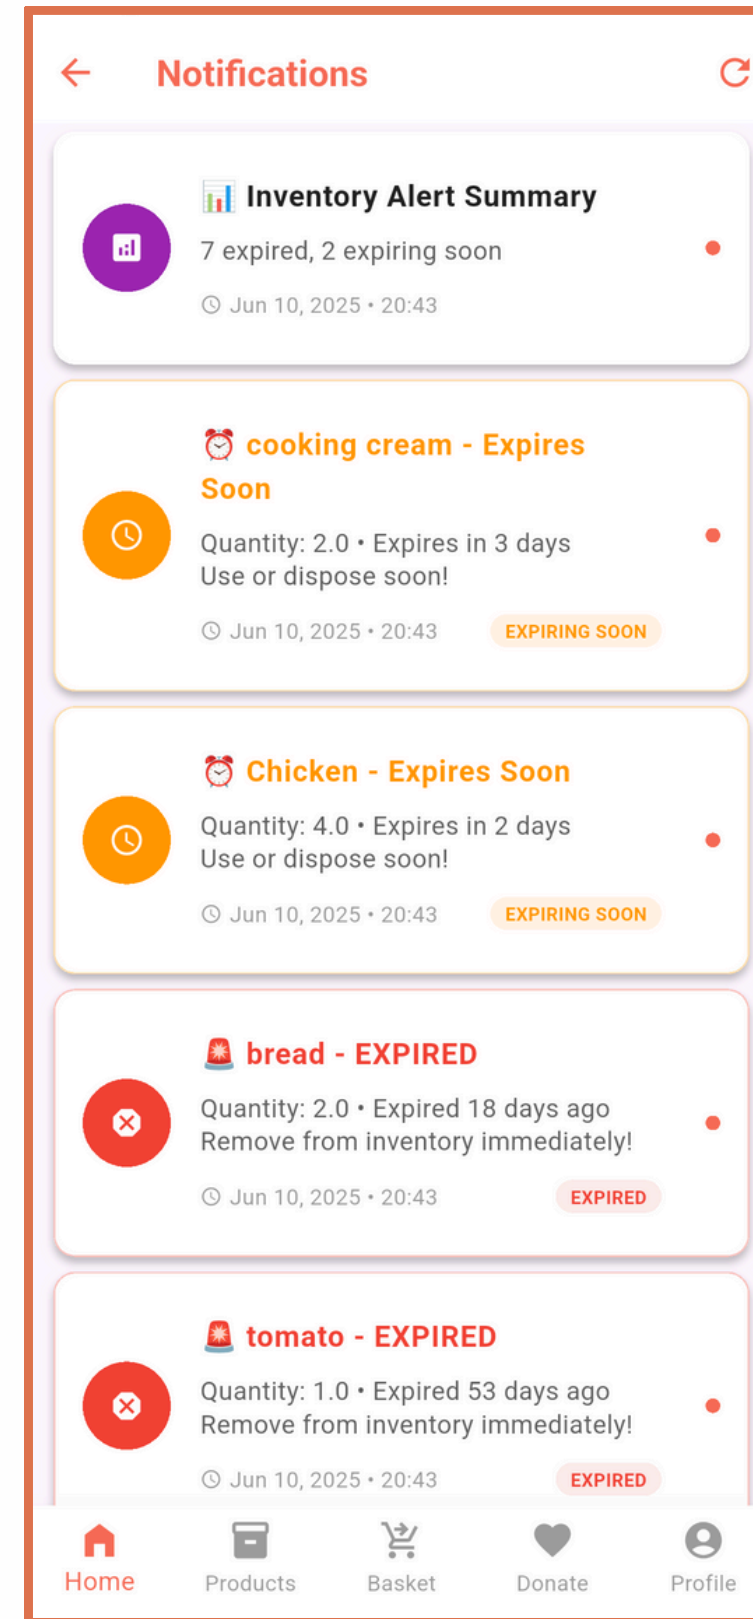

9:33

Search products... ✕ ☰ ?

- 
cucumber
 4.0 kg • fridge Expired
📅 Expired 41 days ago
- 
banana
 6.6 box • fridge Expired
📅 Expired 45 days ago
- 
cake
 4.0 item • fridge Expired
📅 Expired 11 days ago
- 
pickle
 7.0 kg • fridge Expired
 Expires 10 days after opening
📅 Expired 41 days ago
- 
tomato
 5.0 kg • counter Good
📅 19 days left
- 
ice cream
 5.0 item • freezer Expiring Soon
📅 3 days left

+ Add Product

Home Products Basket Donate Profile

9:33

to ✕ ☰ ?

- 
tomato
 5.0 kg • counter Good
📅 19 days left
- 
tomato
 1.0 kg • fridge Expired
📅 Expired 53 days ago
- 
potato
 1.0 box • counter Good
📅 11 days left

+ Add Product

Home Products Basket Donate Profile

hh| ✕ ☰ ?

No matching products
 Try adjusting your search or filters

+ Add Product

Home Products Basket Donate Profile

9:38

Smart Basket Weekly Monthly

Weekly Insights
Your savings and recommendations

Total Savings **\$216.50** Food Saved **37.52Uni**

POTATO
9.60 item **\$8.75**

LEMON
0.11 lemon **\$0.00**

PICKLE
0.00 item **\$2.00**

TOMATO
0.11 kg **\$14.00**