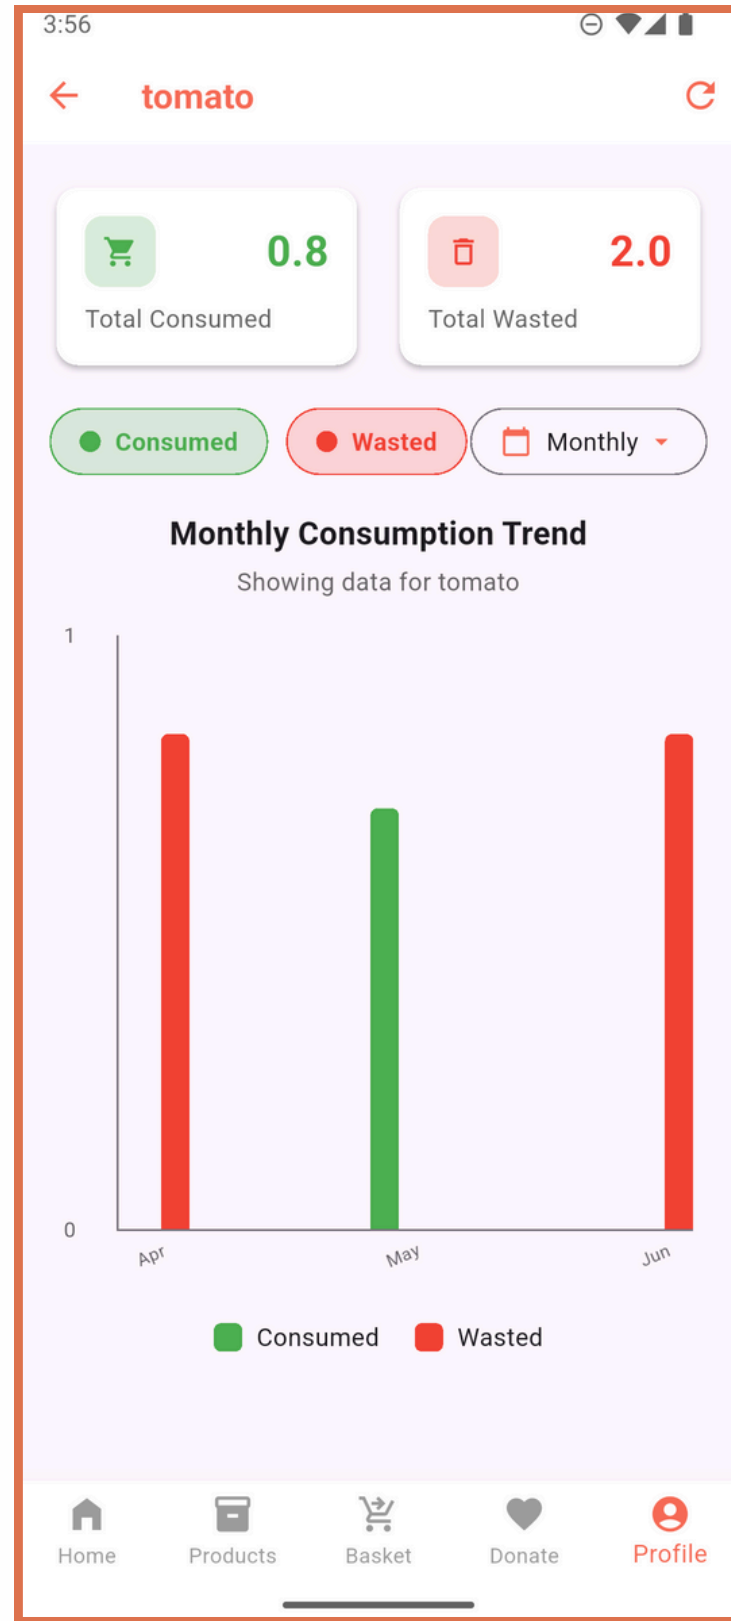

DARK MODE

ANALYTICS

11:25

← Consumption Summary ↻

🔍 Search products...

🛒 Total Products
17

★ Most Used
tomato

tomato → 1.8%

🛒 Consumed 0.85

🗑️ Wasted 2.0

📅 Last Used May 9, 2025

Efficiency 29.8%

Avg. days between usage: 21.0 [View Details >](#)

lemon → 1.4%

🛒 Consumed 0.64

🗑️ Wasted 7.359999999999999

📅 Last Used May 9, 2025

Efficiency 8.0%

Avg. days between usage: N/A [View Details >](#)

banana → 0.9%

🏠 Home 📦 Products 🛒 Basket ❤️ Donate 👤 Profile

11:26

← Consumption Summary ↻

pickle → 0.0%