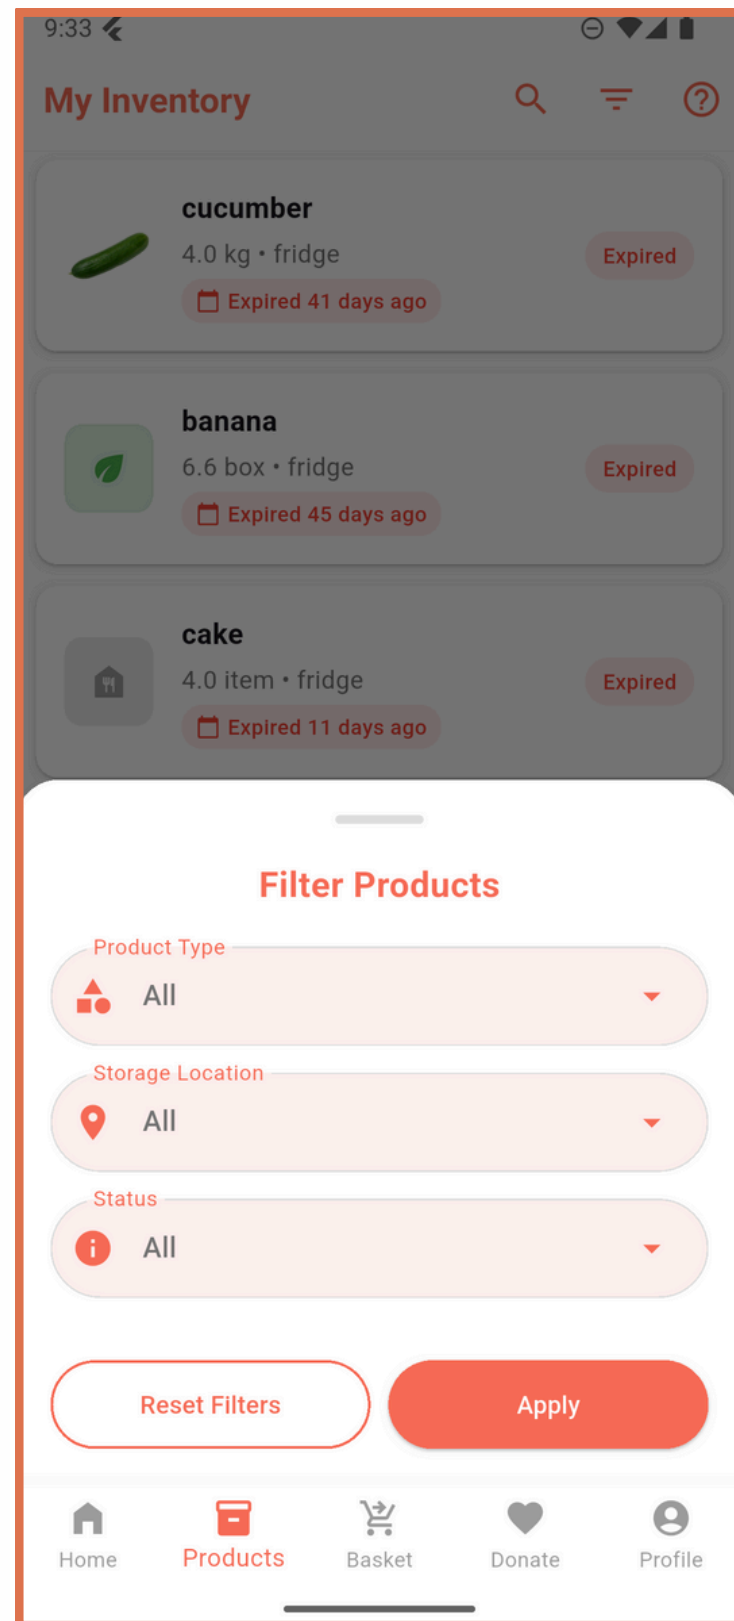

Shelf Life (days)
6

Date

Home Products Basket Donate Profile

- 8:44
- My Inventory
- 29 days left
 - bread
2.0 item • freezer
Expired
Expired 18 days ago
 - onion
8.0 kg • pantry
Good
15 days left
 - cooking cream
4.0 box • freezer
Good
Expires 5 days after opening
 - Apple
3.0 kg • counter
Good
6 days left
 - cooking cream
2.0 box • fridge
Expiring Soon
2 days left
 - Milk
2.0 bottle • fridge
Expires 3 days after opening
+ Add Product
- Home Products Basket Donate Profile

9:33

Search products... ✕ ☰ ?

- 
cucumber
 4.0 kg • fridge Expired
📅 Expired 41 days ago
- 
banana
 6.6 box • fridge Expired
📅 Expired 45 days ago
- 
cake
 4.0 item • fridge Expired
📅 Expired 11 days ago
- 
pickle
 7.0 kg • fridge Expired
 Expires 10 days after opening
📅 Expired 41 days ago
- 
tomato
 5.0 kg • counter Good
📅 19 days left
- 
ice cream
 5.0 item • freezer Expiring Soon
📅 3 days left