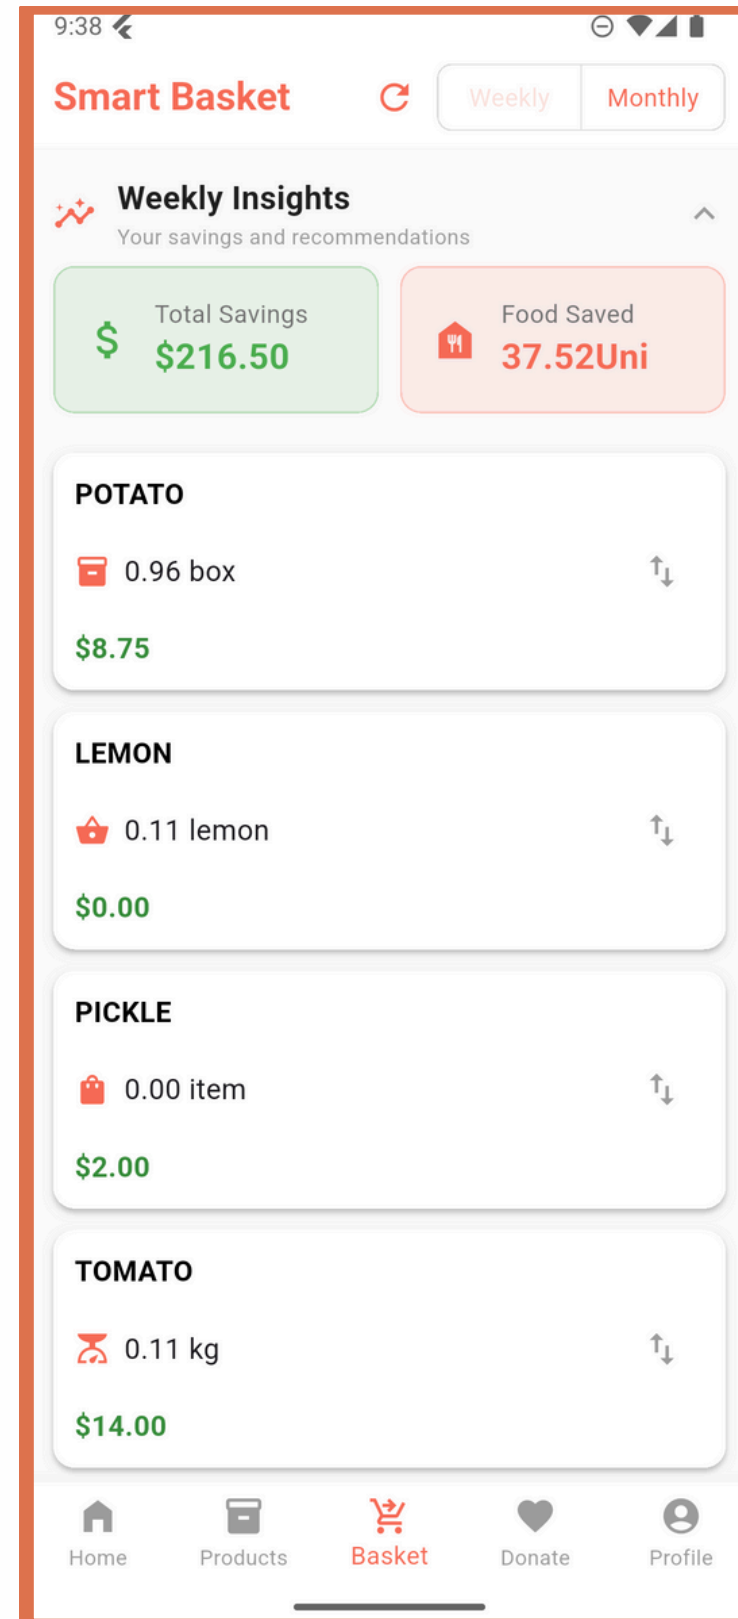

+ Add Product

Home Products Basket Donate Profile

9:33

to ✕ ☰ ?

- 
tomato
 5.0 kg • counter Good
📅 19 days left
- 
tomato
 1.0 kg • fridge Expired
📅 Expired 53 days ago
- 
potato
 1.0 box • counter Good
📅 11 days left

+ Add Product

Home Products Basket Donate Profile

hh| ✕ ☰ ?

No matching products
 Try adjusting your search or filters

+ Add Product

Home Products Basket Donate Profile

9:38

Smart Basket Weekly Monthly

Weekly Insights
Your savings and recommendations

Total Savings **\$216.50** Food Saved **37.52Uni**

POTATO
9.60 item **\$8.75**

LEMON
0.11 lemon **\$0.00**

PICKLE
0.00 item **\$2.00**

TOMATO
0.11 kg **\$14.00**

Home Products **Basket** Donate Profile

9:39

Smart Basket Weekly Monthly

Monthly Insights
Your savings and recommendations

Total Savings **\$866.00** Food Saved **160.81Uni**

POTATO
41.20 item **\$35.00**

LEMON
0.47 lemon **\$0.00**