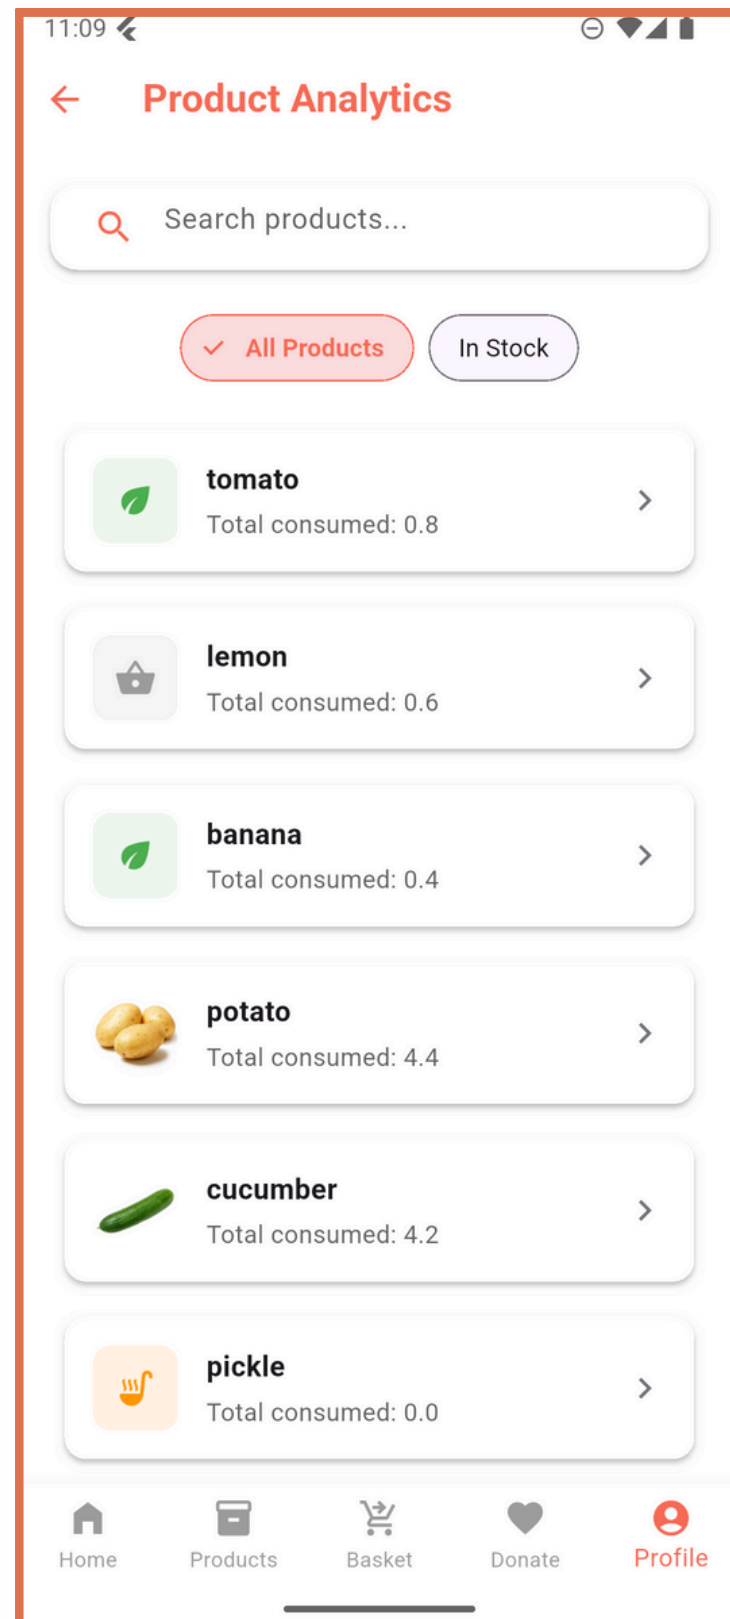

let us feed needed people FINANCIAL

it so important to join us

Raised: 35\$ 3.5%

Goal: 1000\$

Donate Money

Food Collect Campaign FOOD

Home Products Basket **Donate** Profile

PROFILE

DARK MODE

ANALYTICS

11:25

← Consumption Summary ↻

🔍 Search products...

🛒 Total Products
17

★ Most Used
tomato

tomato → 1.8%