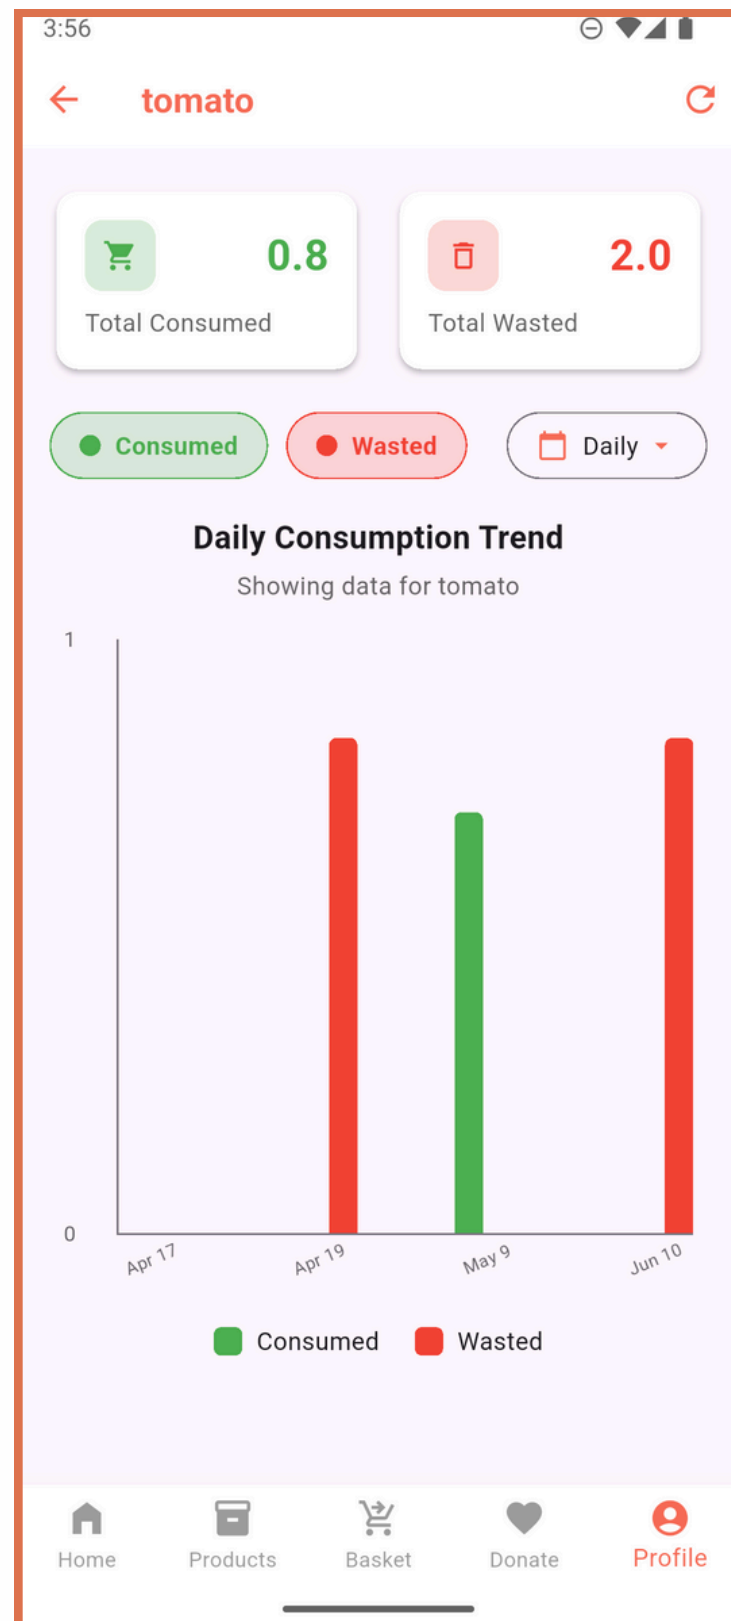

DARK MODE

ANALYTICS

11:25

← Consumption Summary ↻

🔍 Search products...

🛒 Total Products
17

★ Most Used
tomato

tomato → 1.8%

🛒 Consumed 0.85

🗑️ Wasted 2.0

📅 Last Used May 9, 2025

Efficiency 29.8%

Avg. days between usage: 21.0 [View Details >](#)

lemon → 1.4%

🛒 Consumed 0.64

🗑️ Wasted 7.359999999999999

📅 Last Used May 9, 2025

Efficiency 8.0%

Avg. days between usage: N/A [View Details >](#)

banana → 0.9%

🏠 Home 📦 Products 🛒 Basket ❤️ Donate 👤 Profile

11:26

← Consumption Summary ↻

pickle → 0.0%