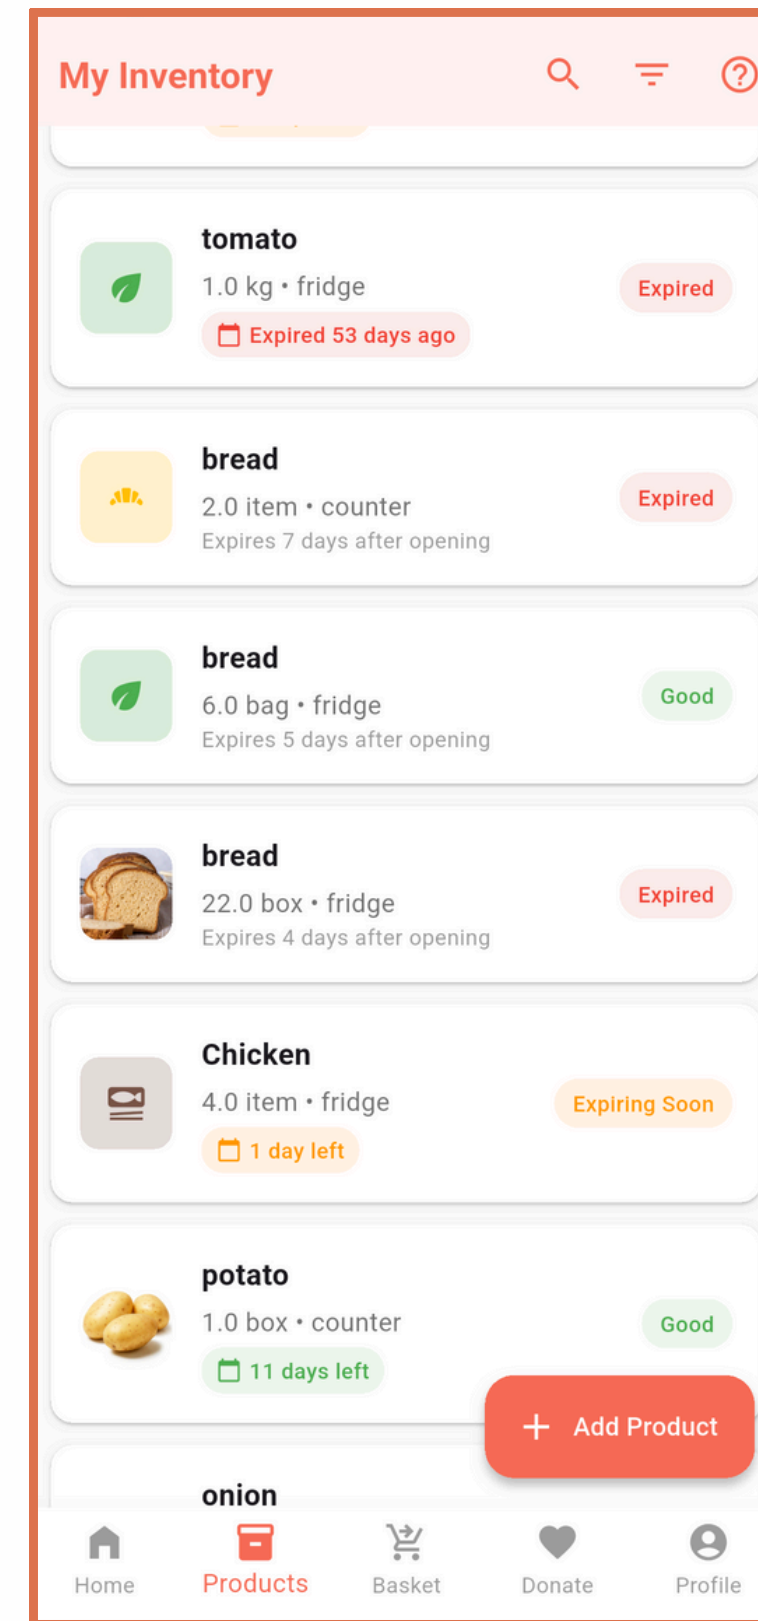

Product Type *
other

Storage Location *
fridge

Quantity *
2

Unit *
bottle

Expiry Information

Expiry Behavior
Changes after opening

Days after opening *
3

Storage After Opening *
fridge

Shelf Life (days)
6

Date

Home Products Basket Donate Profile

- 8:44
- My Inventory
- 29 days left
 - bread
2.0 item • freezer
Expired
Expired 18 days ago
 - onion
8.0 kg • pantry
Good
15 days left
 - cooking cream
4.0 box • freezer
Good
Expires 5 days after opening
 - Apple
3.0 kg • counter
Good
6 days left
 - cooking cream
2.0 box • fridge
Expiring Soon
2 days left
 - Milk
2.0 bottle • fridge
Expires 3 days after opening
+ Add Product
- Home Products Basket Donate Profile

9:33

Search products... ✕ ☰ ?

- 
cucumber
 4.0 kg • fridge Expired
📅 Expired 41 days ago
- 
banana
 6.6 box • fridge Expired
📅 Expired 45 days ago
- 
cake
 4.0 item • fridge Expired
📅 Expired 11 days ago
- 
pickle
 7.0 kg • fridge Expired
 Expires 10 days after opening
📅 Expired 41 days ago
- 
tomato
 5.0 kg • counter Good
📅 19 days left
- 
ice cream
 5.0 item • freezer Expiring Soon
📅 3 days left