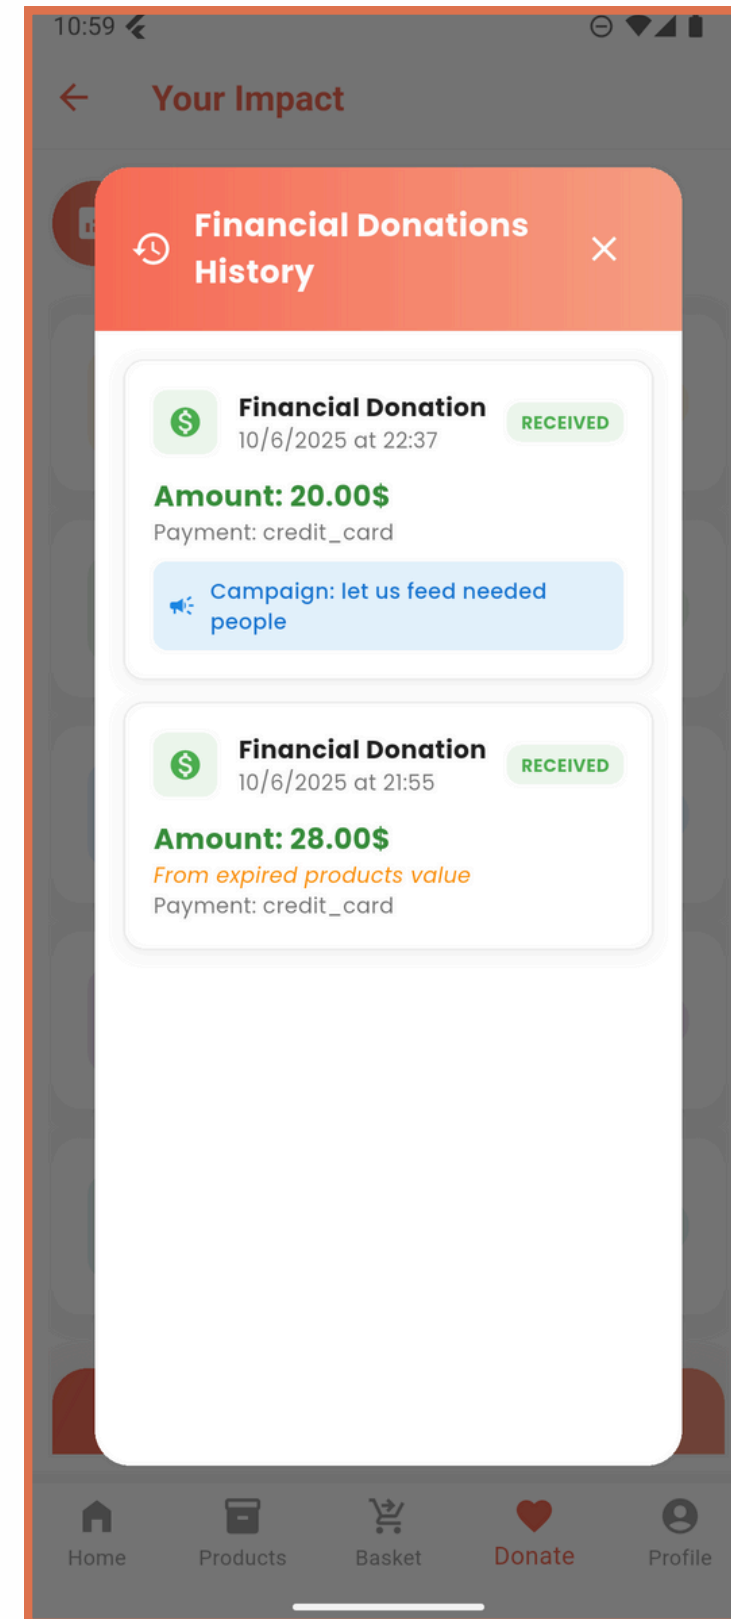

let us feed needed people FINANCIAL

it so important to join us

Raised: 35\$ 3.5%

Goal: 1000\$

Donate Money

Food Collect Campaign FOOD

Home Products Basket **Donate** Profile

PROFILE