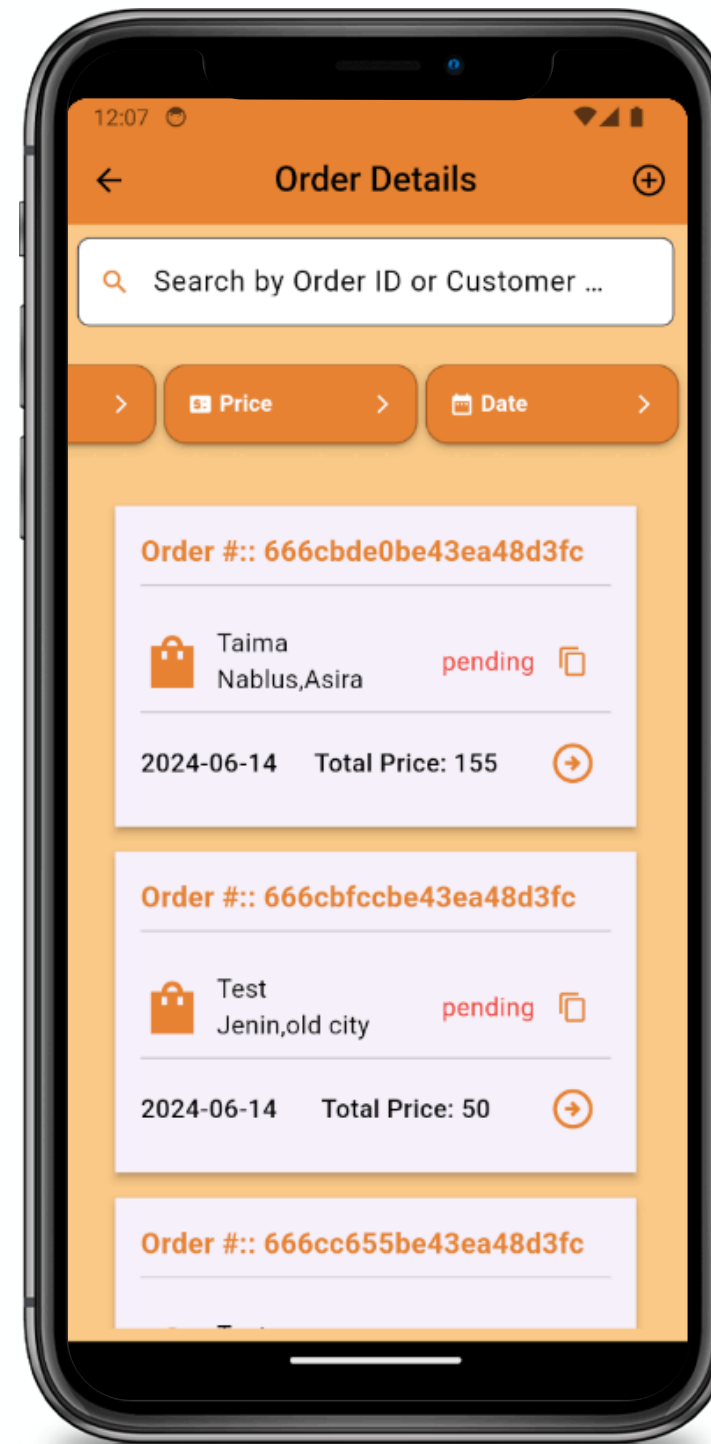

Edit Employee

The 'Employee Profile' screen has a title bar with a back arrow and the text 'Employee Profile'. It features an illustration of three people and office supplies. The profile information is displayed in a list format: Employee name (Sali), Employee email (sali@gmail.com), Position (Sales Associate), Contact Number (0599855241), and Employment Type.

Employee details

This screen shows the contract details for the employee. It includes the following information: Position (Sales Associate), Contact Number (0599855241), Employment Type (Full-time), Contract Start Date (2024-05-01), Contract End Date (2025-05-01), Contract Duration (1 years), and City (Nablus).

Employee details

Merchant Pages

Orders Process

All orders

All orders

Order details

Merchant Pages

Orders Process