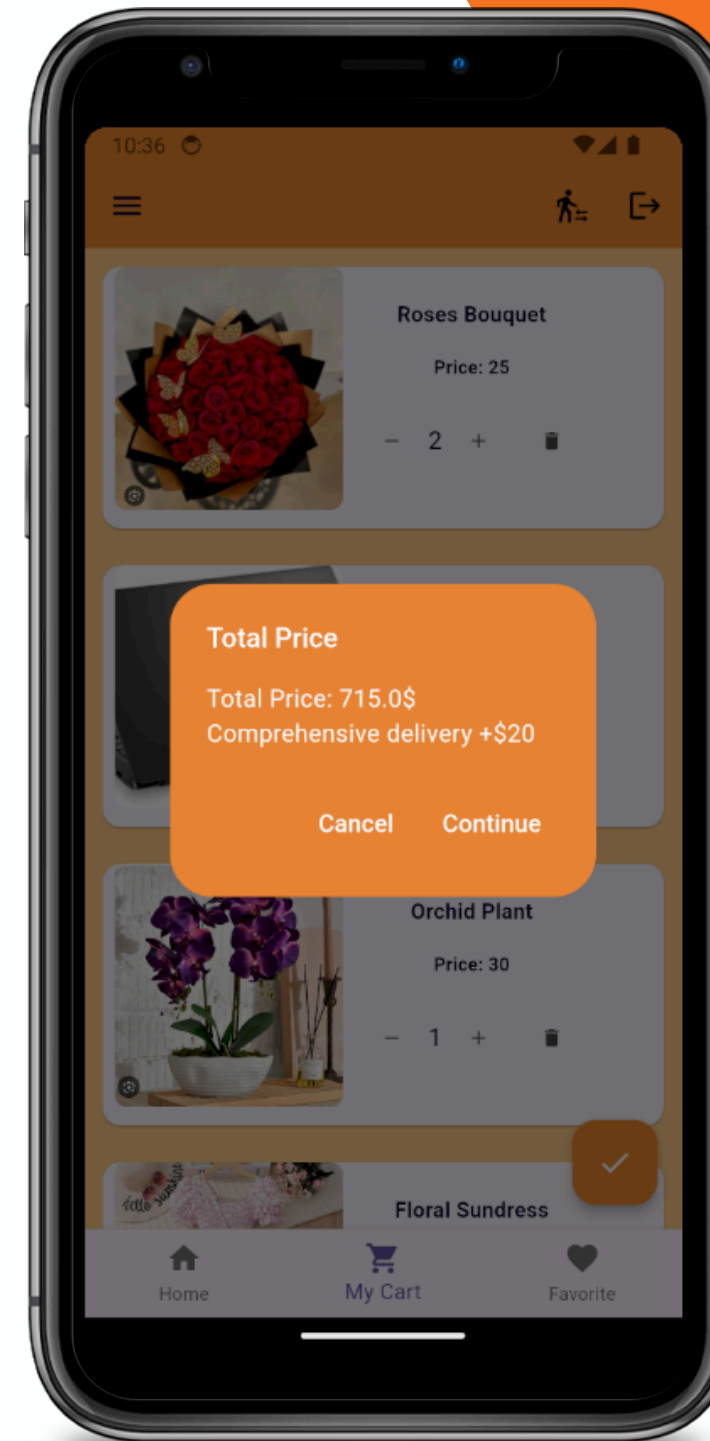

Home Page

Home Page

Store details

User Pages

Store's products

Product's Details

Store's products

User Pages

Store's products

Favorite Screen

User Pages

Add to cart

Cart Screen

Order process

User Pages

10:36