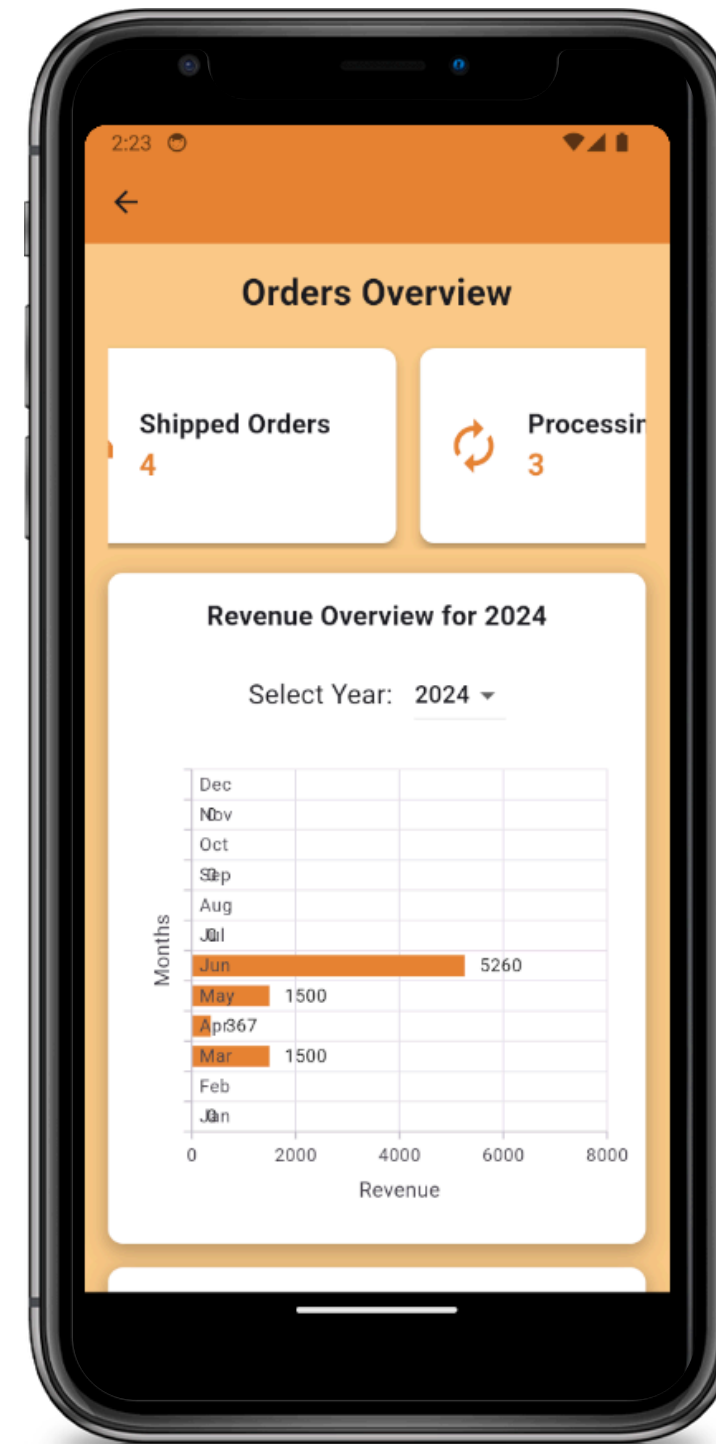

Dashboard
details

Warehouses dashboard

Warehouses dashboard

Add offer

Merchant Pages

Dashboard
details

Product after offer

Edit Offer or remove it

More Details

Merchant Pages

Dashboard
details

Orders Overview

Orders Overview

When clicking on the
shipped card

Merchant Pages

Dashboard details