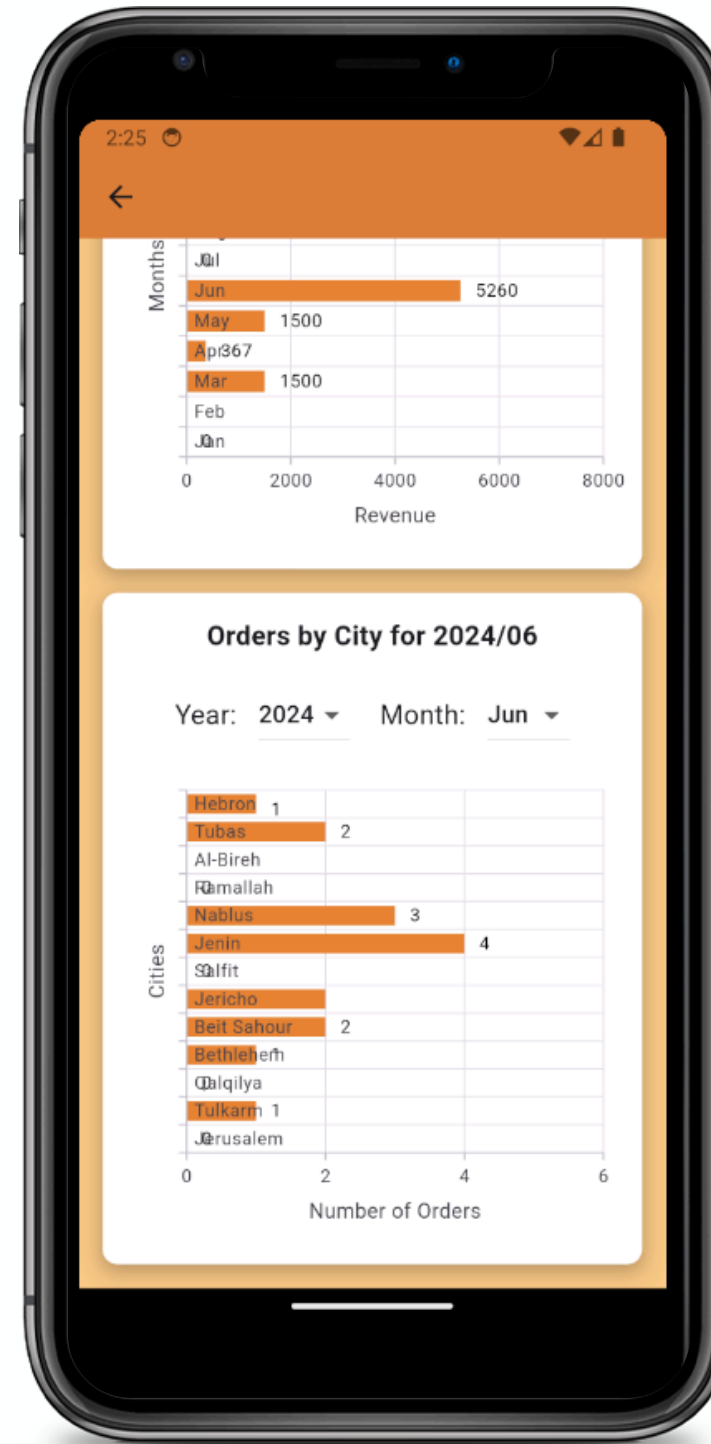

Orders Overview