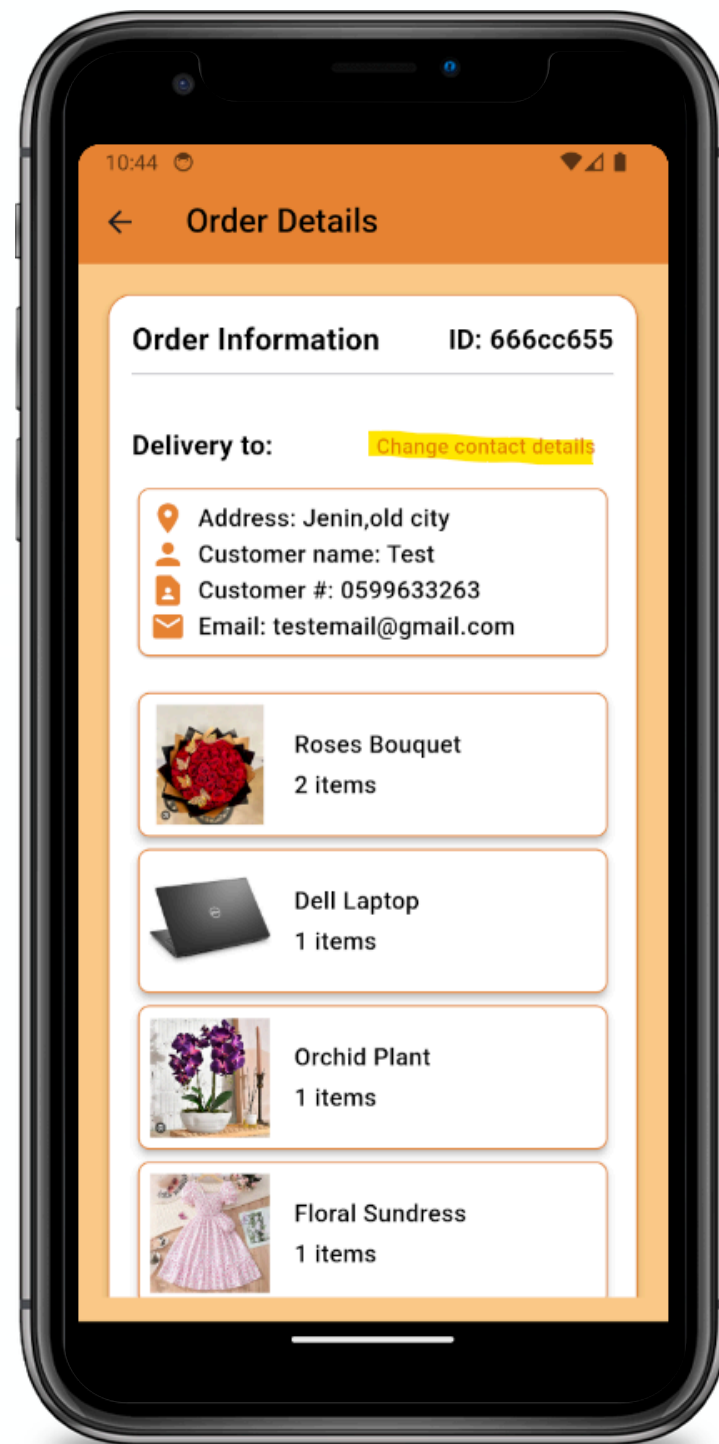

Orders Page

Order details

Order details

User Pages

Order details

Contact Details

Notification

User Notifications

Create Order Notification

Order status Notification

Merchant Screens

Merchant Pages

Home Page

Sidebar Screen

Merchant profile

Merchant Pages