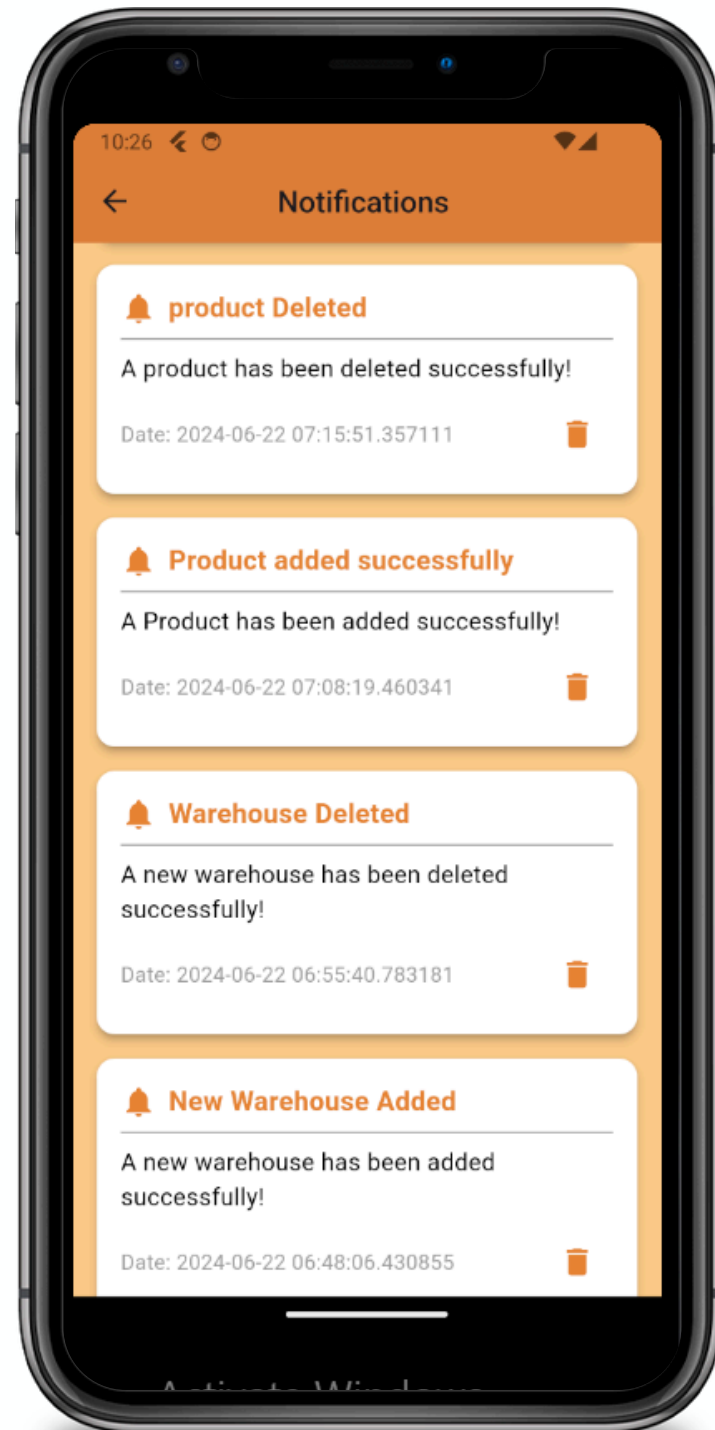

Merchant Pages

Task
process

Edit Task

Task Details

Task Details

Notification

Notification page

Add product
Notification

Delete product
Notification

Chat System

Chat Screen

Chat Screen

Chat Screen

Merchant Pages

Dashboard Details

Home Page