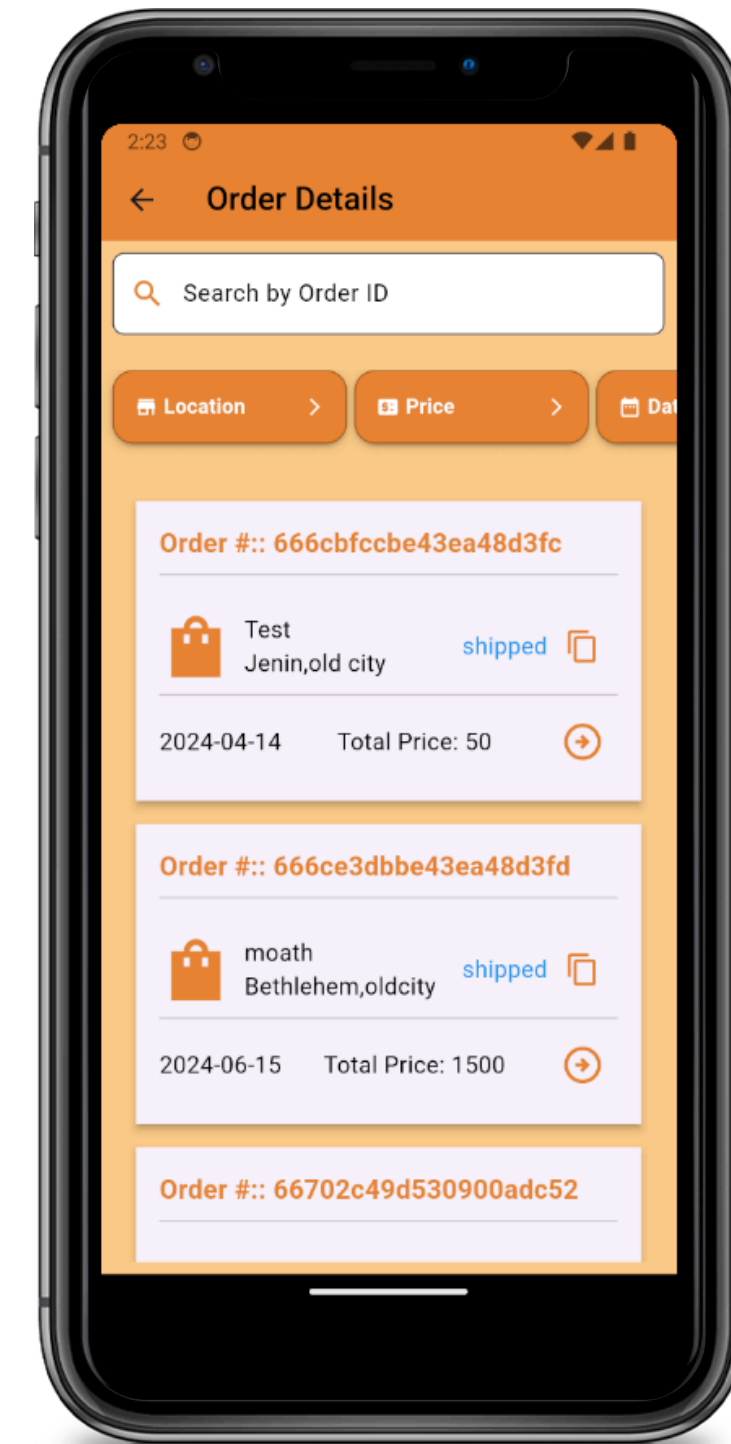

Dashboard
details

Warehouses dashboard

Warehouses dashboard

Add offer

Merchant Pages

Dashboard
details

Product after offer

Edit Offer or remove it

More Details

Merchant Pages

Dashboard
details

Orders Overview

Orders Overview

When clicking on the
shipped card

Merchant Pages

Dashboard details