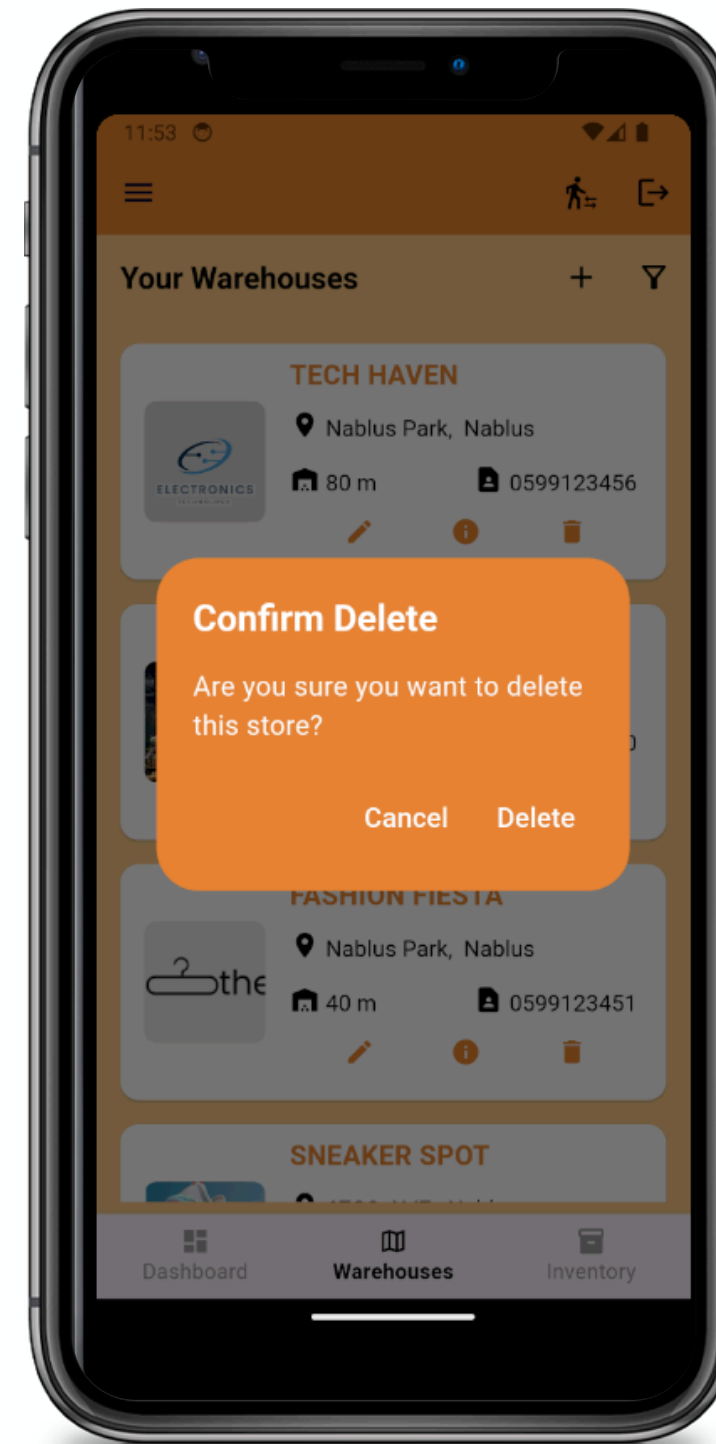

Create Order Notification

Order status Notification

Merchant Screens

Merchant Pages

Home Page

Sidebar Screen

Merchant profile

Merchant Pages

Warehouses Process

All warehouses

Add warehouse

Add warehouse

Merchant Pages

Warehouses Process

Warehouses filter

Delete warehouse

Warehouse details

Merchant Pages

Warehouses Process

Warehouse details

Edit Warehouse

Edit Warehouse

Inventory Process

Merchant Pages