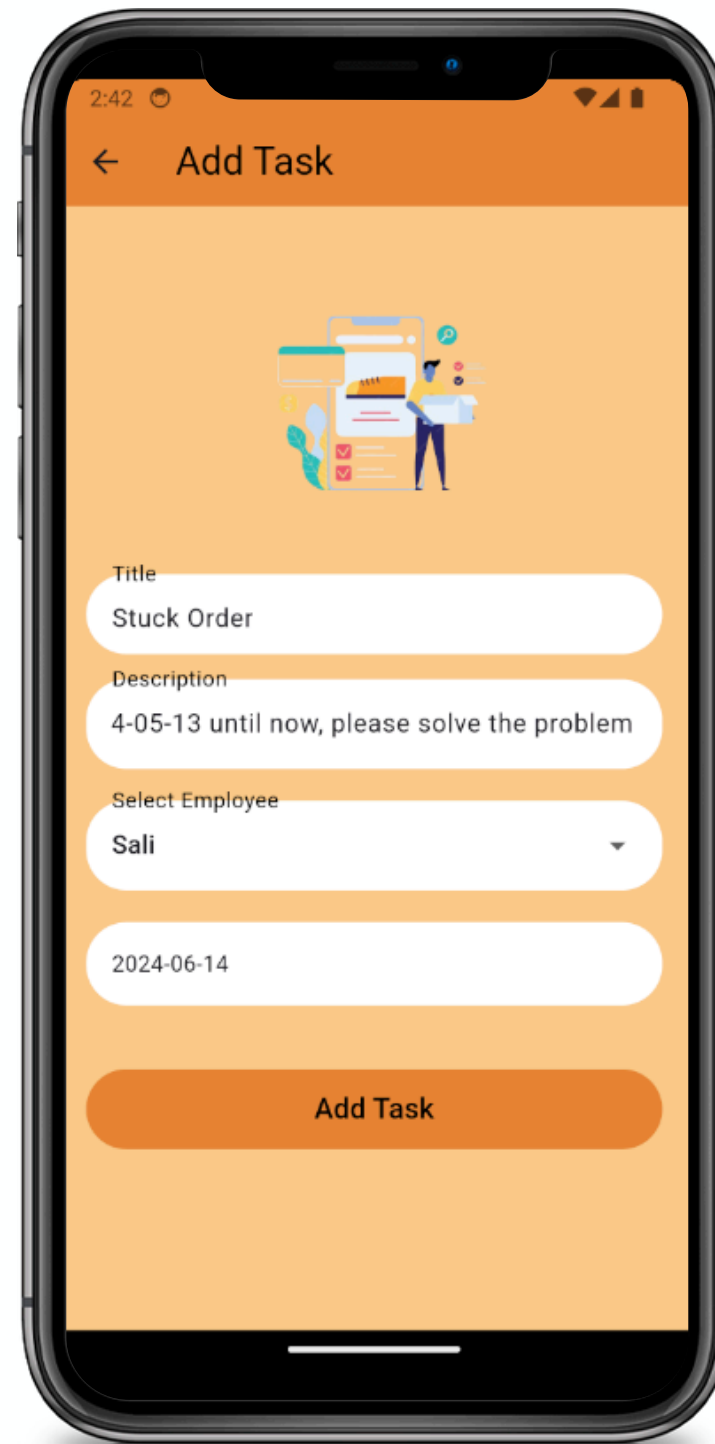

Edit Employee

The 'Employee Profile' screen has a title bar with a back arrow and the text 'Employee Profile'. It features an illustration of three people and office supplies. The profile information is displayed in a list format: Employee name (Sali), Employee email (sali@gmail.com), Position (Sales Associate), Contact Number (0599855241), and Employment Type.

Employee details

Merchant Pages

Orders Process

All orders

All orders

Order details

Merchant Pages

Orders Process

Order details

Edit Order's Status

All Orders

Merchant Pages

Task
process

All Tasks

Add Task

Delete Task