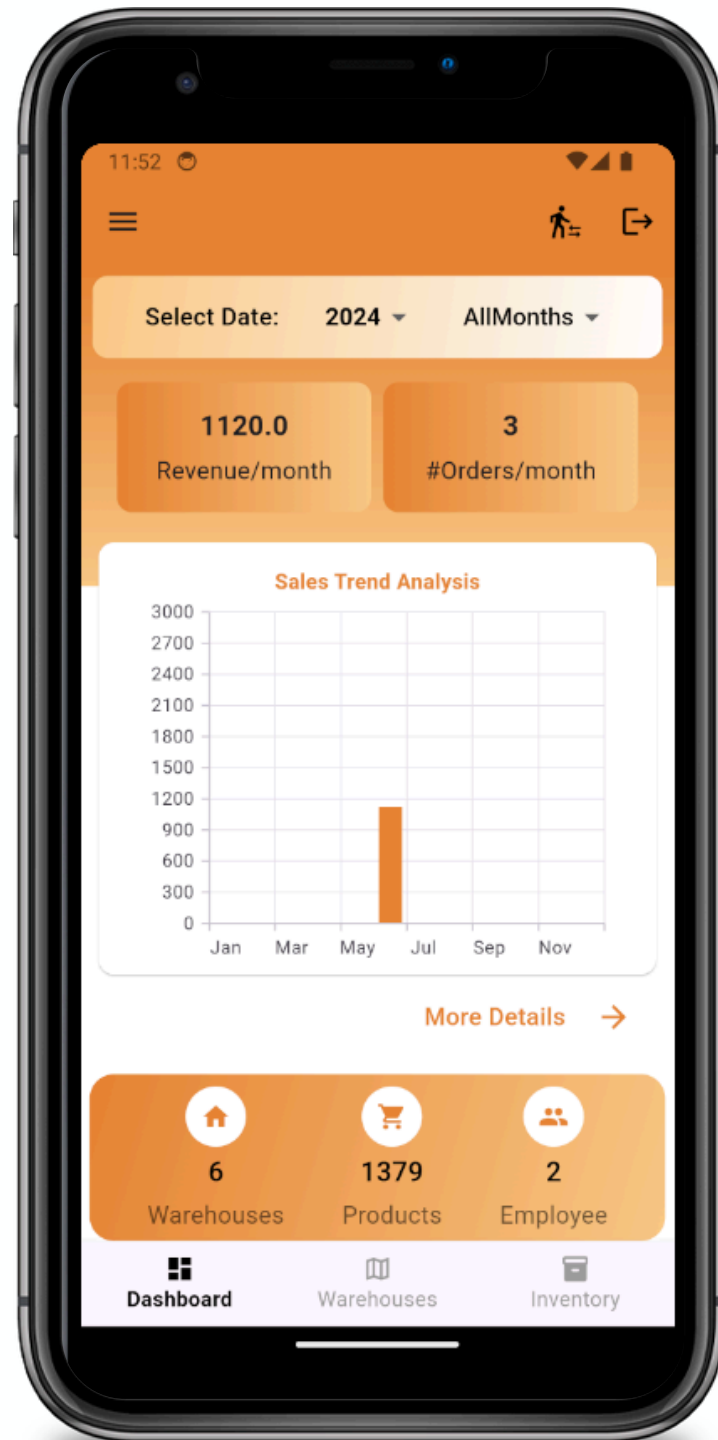

Create Order Notification

Order status Notification

Merchant Screens

Merchant Pages

Home Page

Sidebar Screen

Merchant profile

Merchant Pages