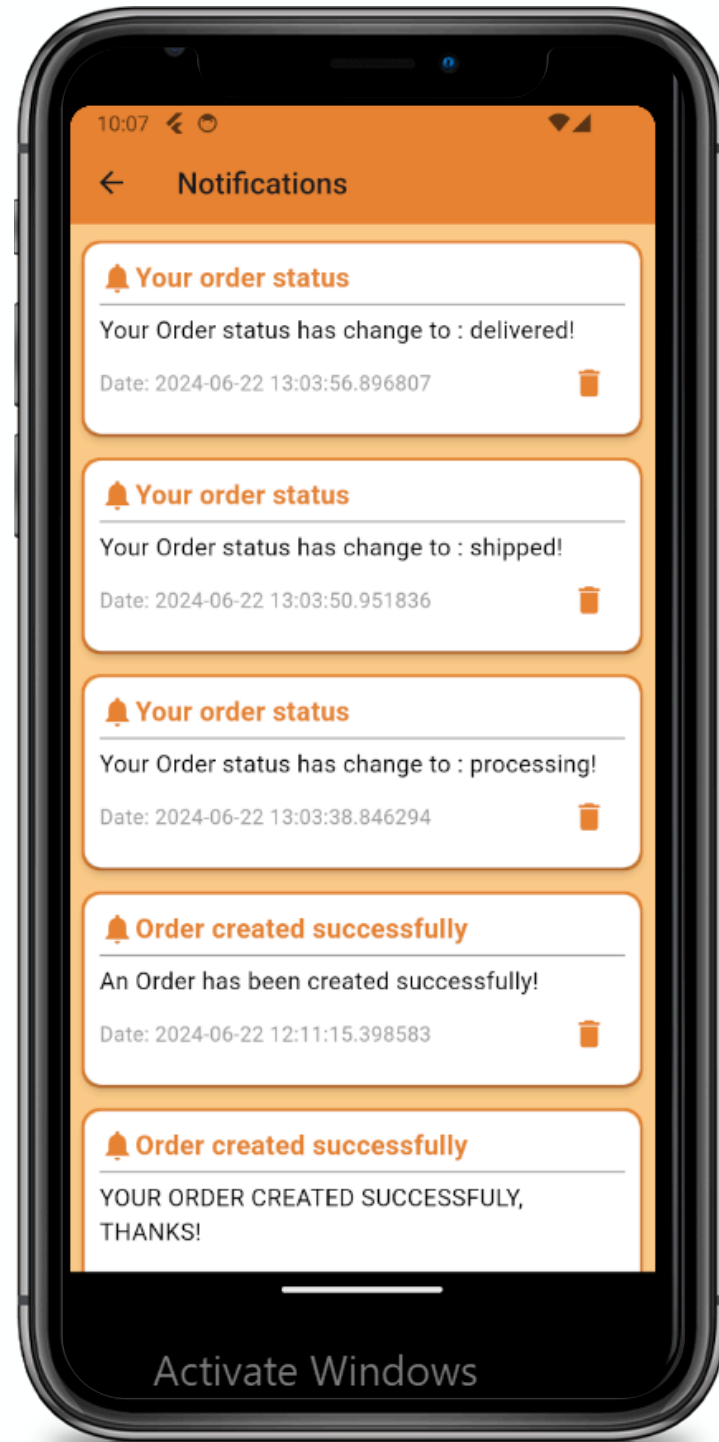

Cash Visa

Order

Order process

User Pages

Feedback

Sidebar Screen

User Profile

User Pages

Orders Page

Order details

Order details

User Pages

Order details

Contact Details

Notification

User Notifications

Create Order Notification

Order status Notification

Merchant Screens

Merchant Pages

Home Page

Sidebar Screen

Merchant profile

Merchant Pages