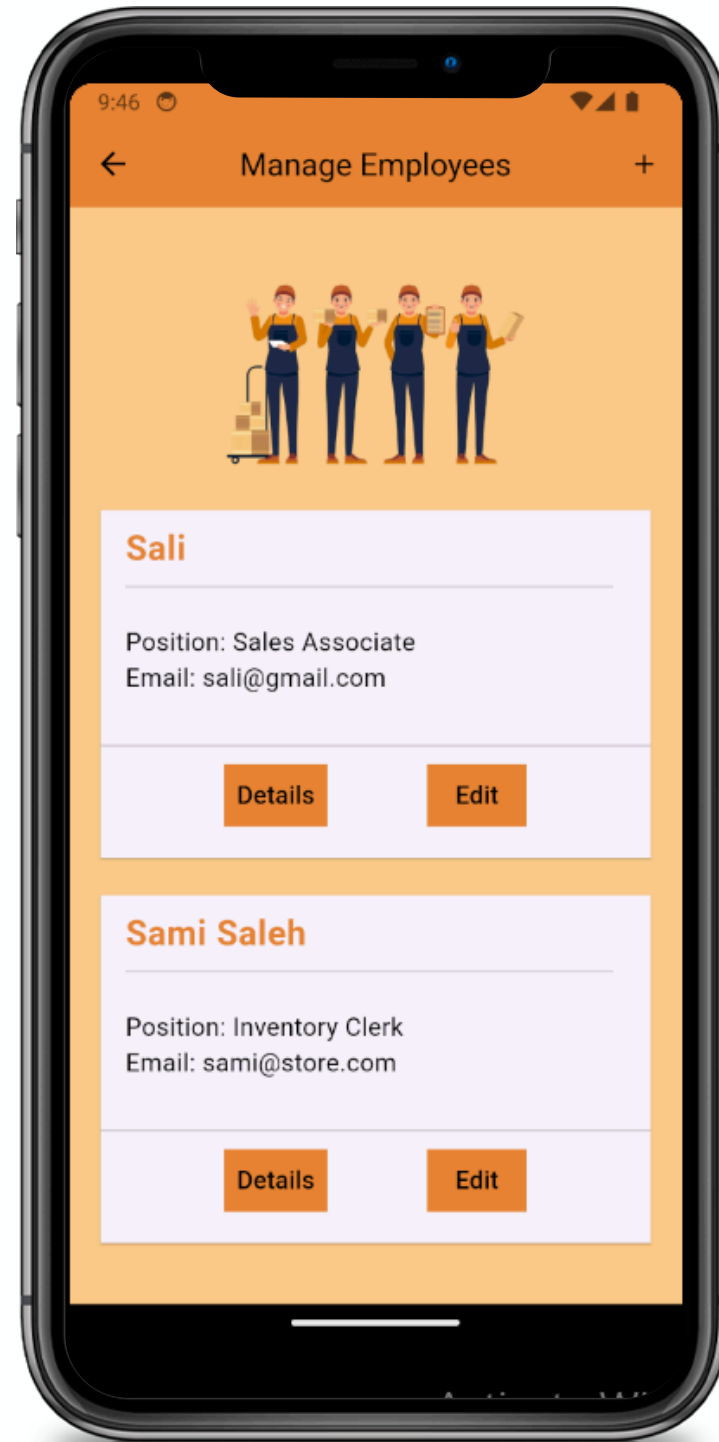

Merchant Pages

Inventory Process

Edit Product

Edit Product

Merchant Pages

Manage Employee

All employee

Add employee

Add employee

Merchant Pages

Manage Employee

The 'Edit Employee' screen features a title bar with a back arrow and the text 'Edit Employee'. Below the title is an illustration of a person at a computer. The form contains the following fields: Name (Sali), Email (sali@gmail.com), Position (Sales Associate), Position (Full-time), Contact Number (599855241), and Password (123456789). An 'Update' button is located at the bottom.

Edit Employee

The 'Employee Profile' screen has a title bar with a back arrow and the text 'Employee Profile'. It features an illustration of three people and office supplies. The profile information is displayed in a list format: Employee name (Sali), Employee email (sali@gmail.com), Position (Sales Associate), Contact Number (0599855241), and Employment Type.