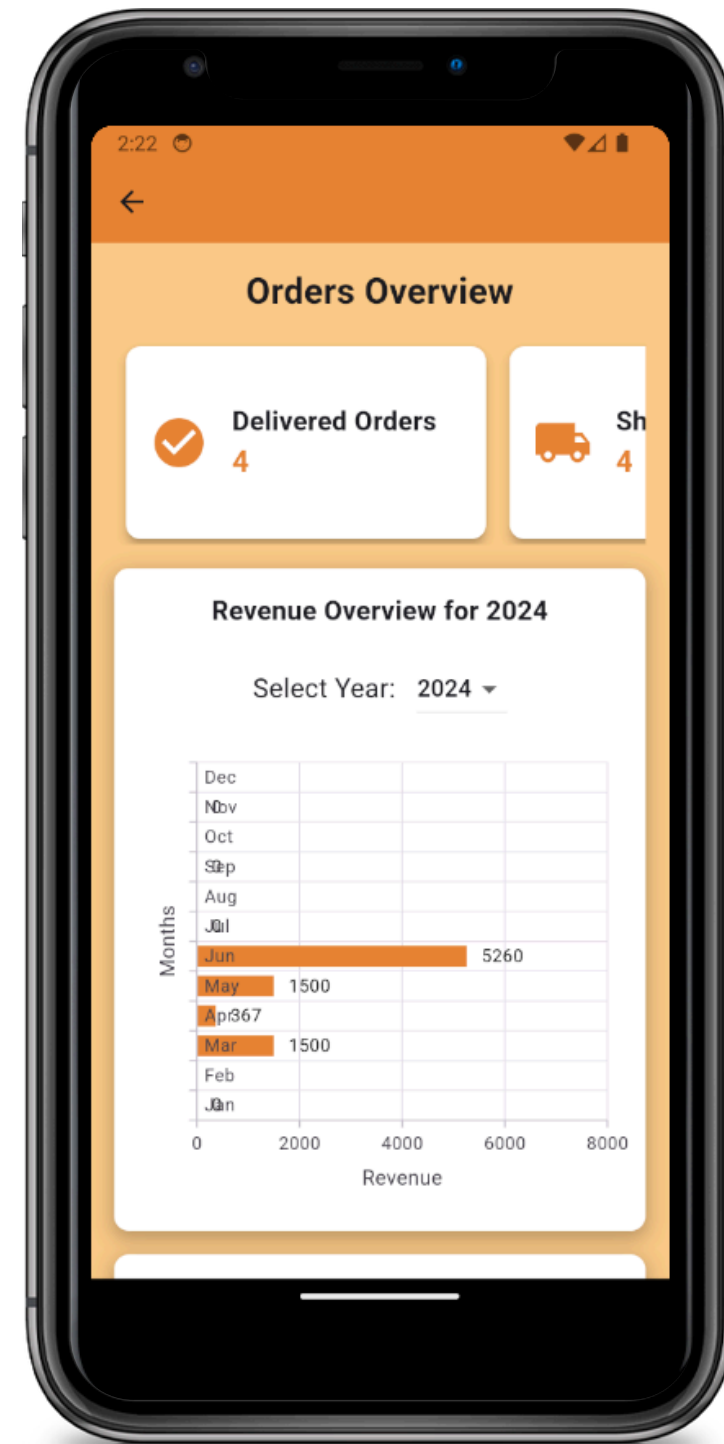

Dashboard
details

Warehouses dashboard

Warehouses dashboard

Add offer

Merchant Pages

Dashboard
details

Product after offer

Edit Offer or remove it

More Details

Merchant Pages

Dashboard
details

Orders Overview

Orders Overview

When clicking on the
shipped card

Merchant Pages

Dashboard details