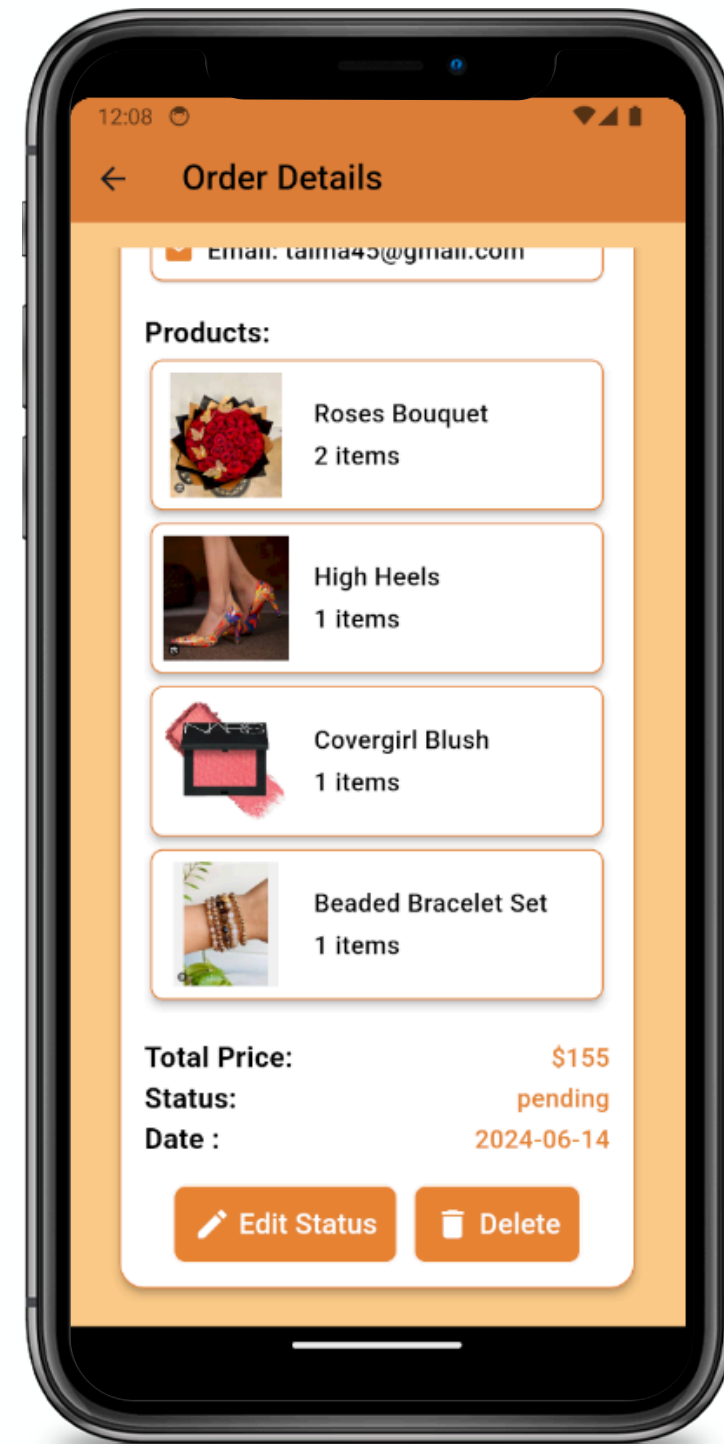

Edit Employee

The 'Employee Profile' screen has a title bar with a back arrow and the text 'Employee Profile'. It features an illustration of three people and office supplies. The profile information is displayed in a list format: Employee name (Sali), Employee email (sali@gmail.com), Position (Sales Associate), Contact Number (0599855241), and Employment Type.

Employee details

Merchant Pages

Orders Process

All orders

All orders

Order details

Merchant Pages

Orders Process