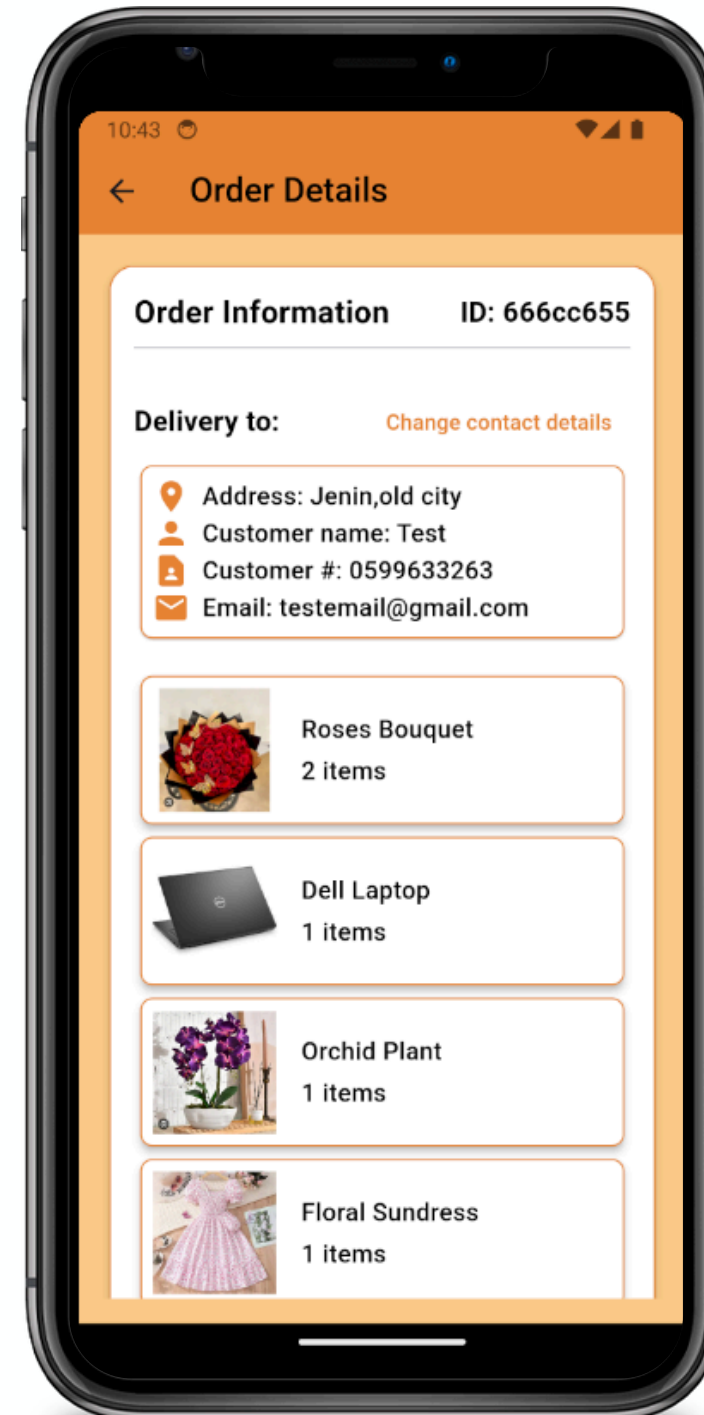

Order details