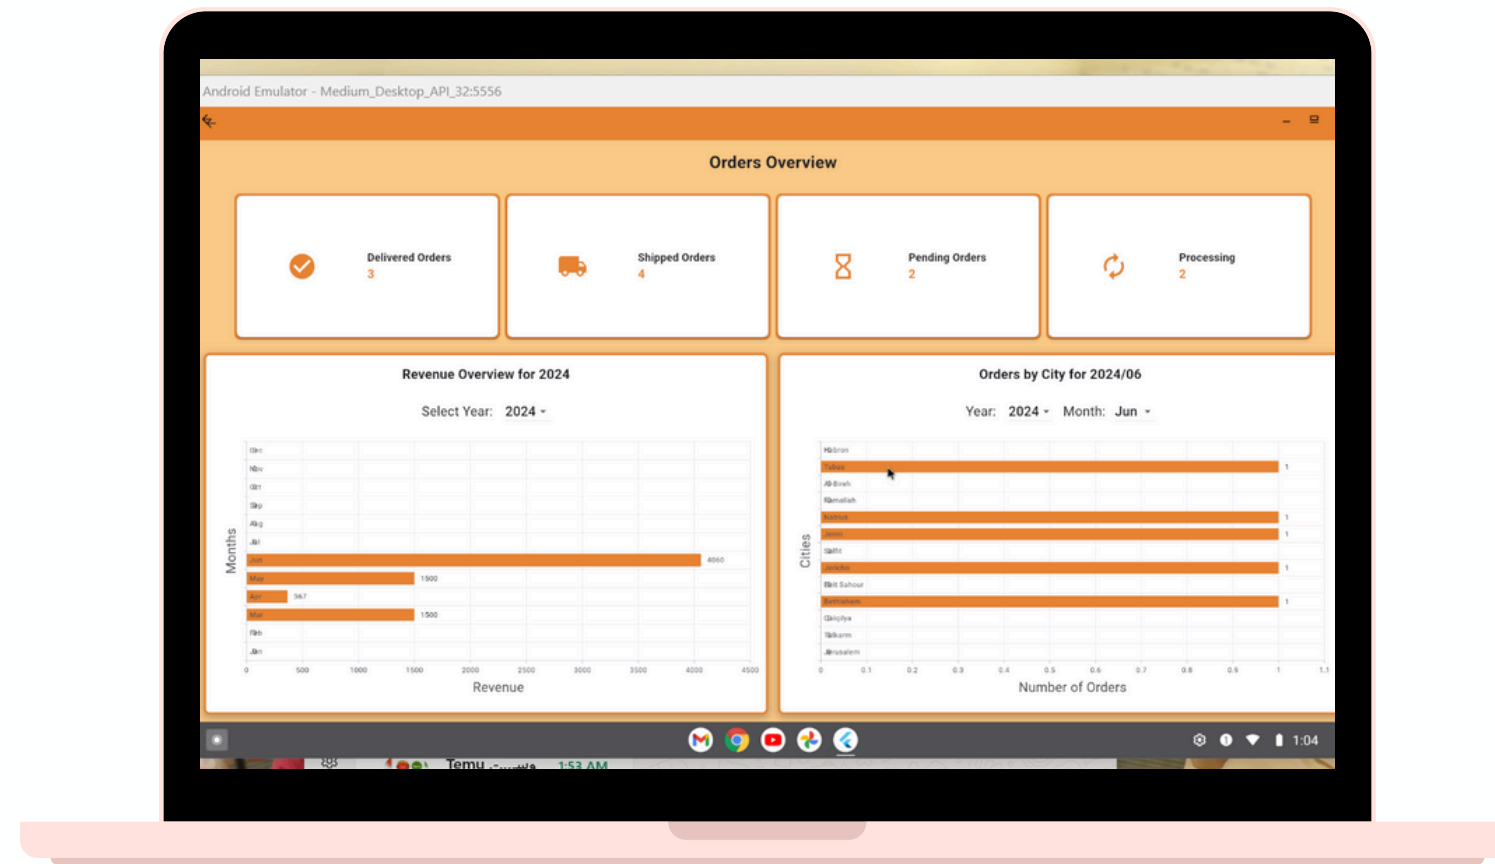

All Merchant

Android Emulator - Medium_Desktop_API_32:5556

All Users

Search... All (2)

Name	Email	Location
Sali	sali@gmail.com	Nablu
Sami Saleh	sami@store.com	Jenin

All employees

Orders overview

Warehouses