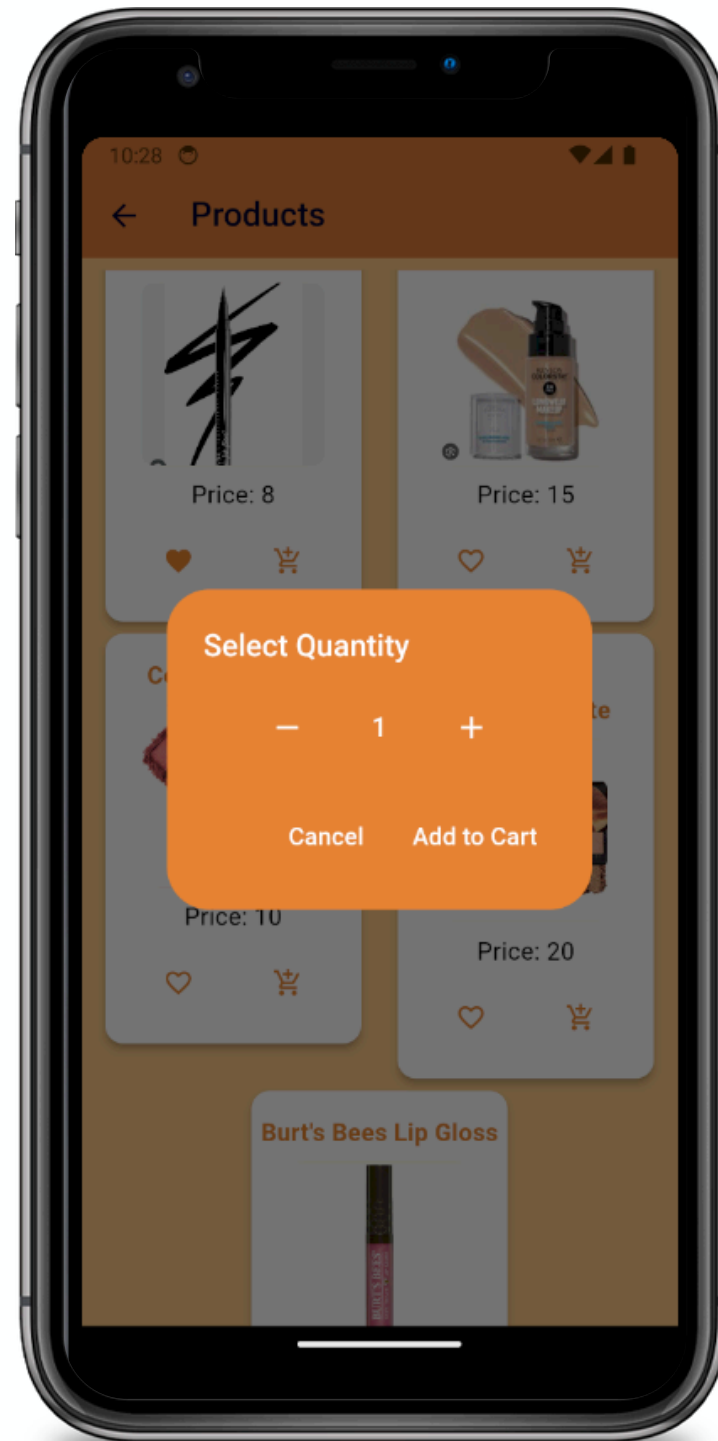

User Pages

Add to cart