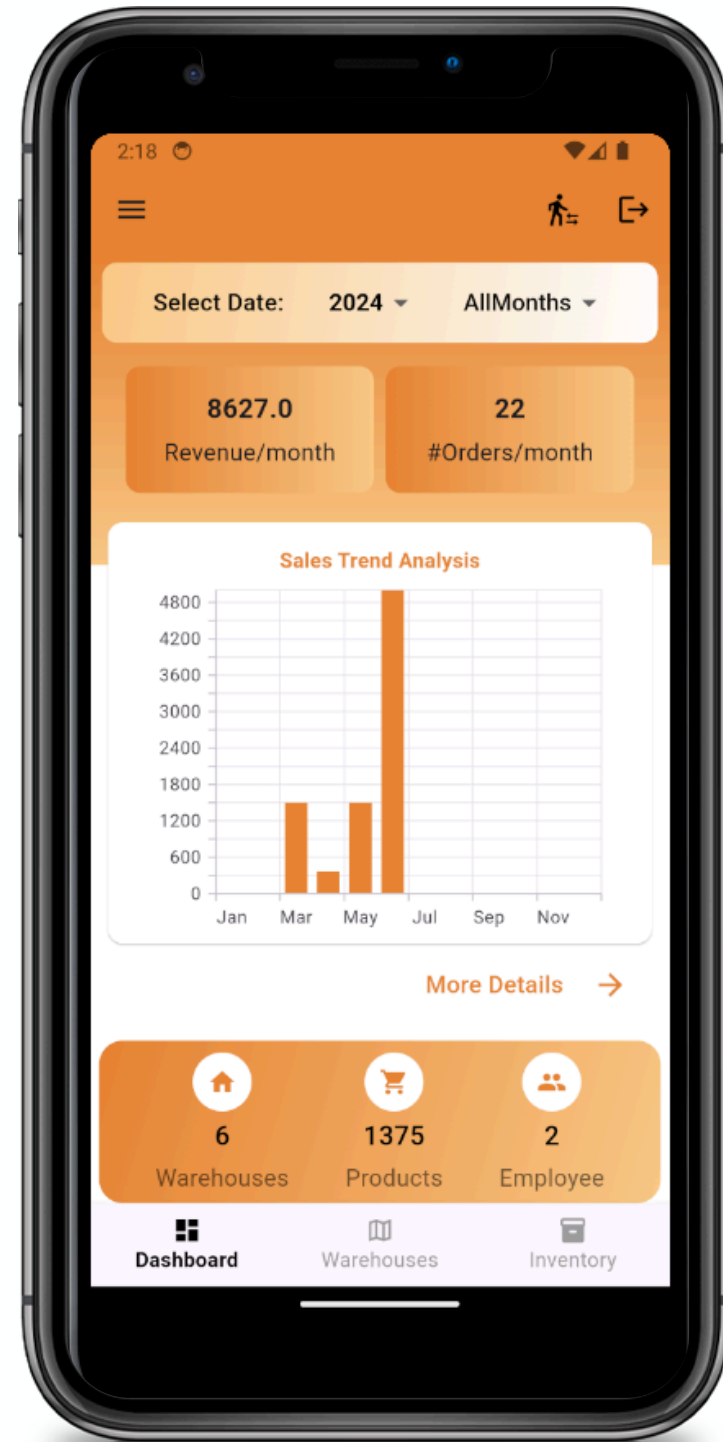

Delete product
Notification

Chat System

Chat Screen

Chat Screen

Chat Screen

Merchant Pages

Dashboard Details

Home Page

Home Page

Home Page

Merchant Pages

Dashboard Details

Home Page

Feedback

More Details

Merchant Pages