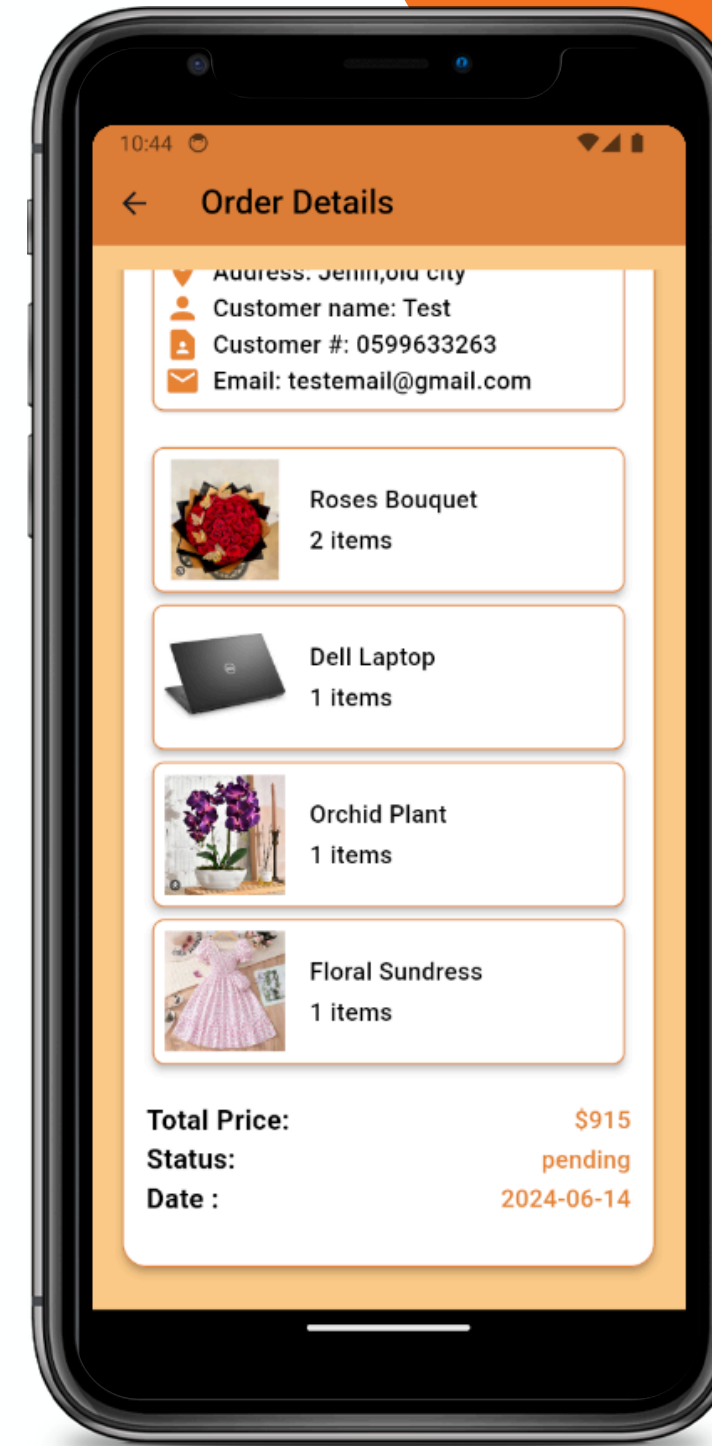

Order details