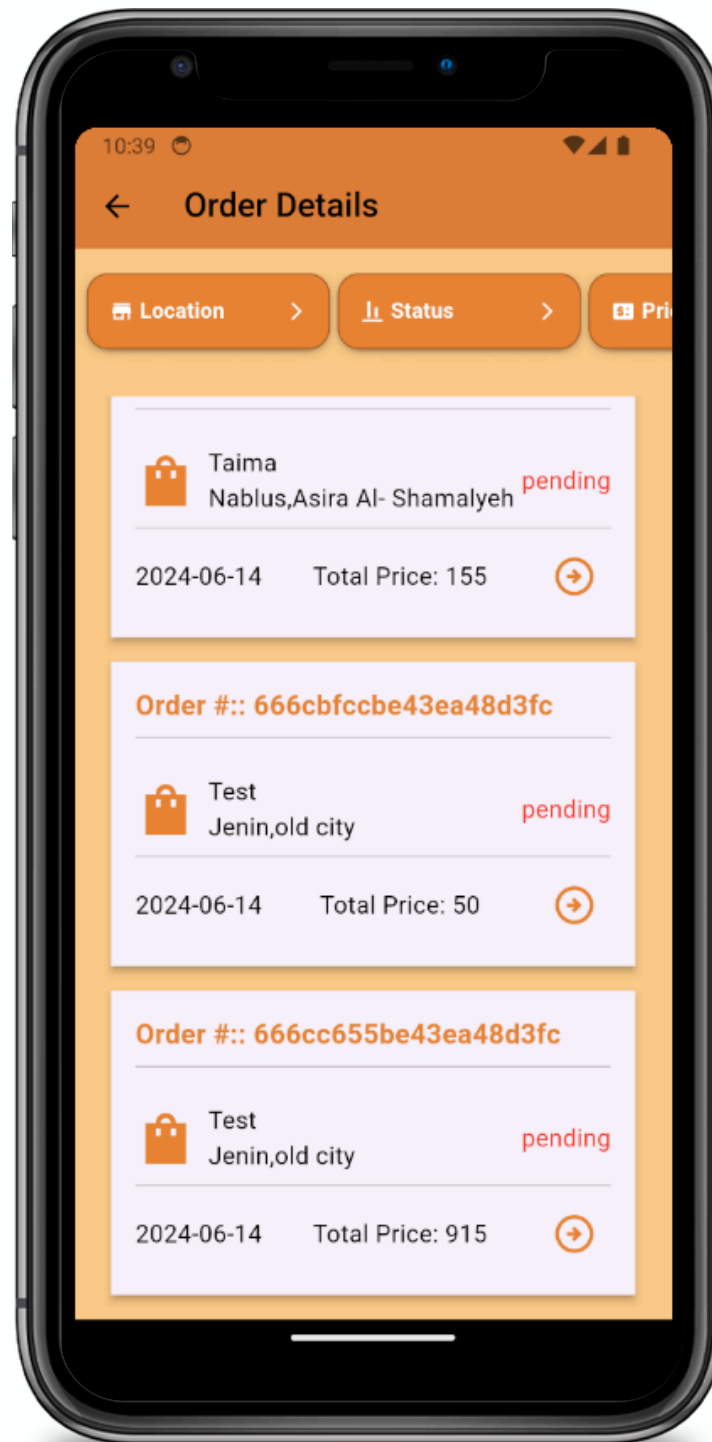

Cash Visa

Order

Order process

User Pages

Feedback

Sidebar Screen

User Profile

User Pages

Orders Page

Order details

Order details

User Pages

Order details

Contact Details

Notification

User Notifications

Create Order Notification

Order status Notification

Merchant Screens

Merchant Pages

Home Page

Sidebar Screen

Merchant profile

Merchant Pages