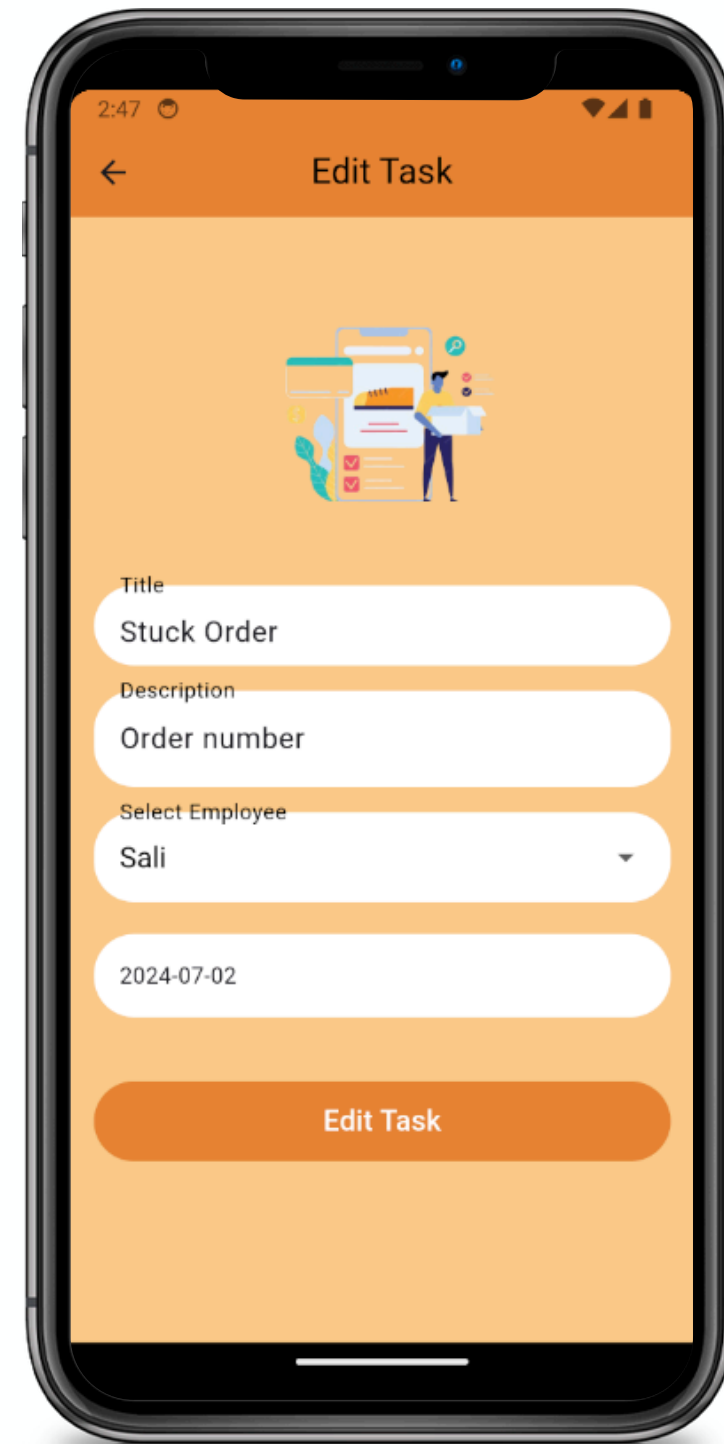

Merchant Pages

Task
process

Edit Task