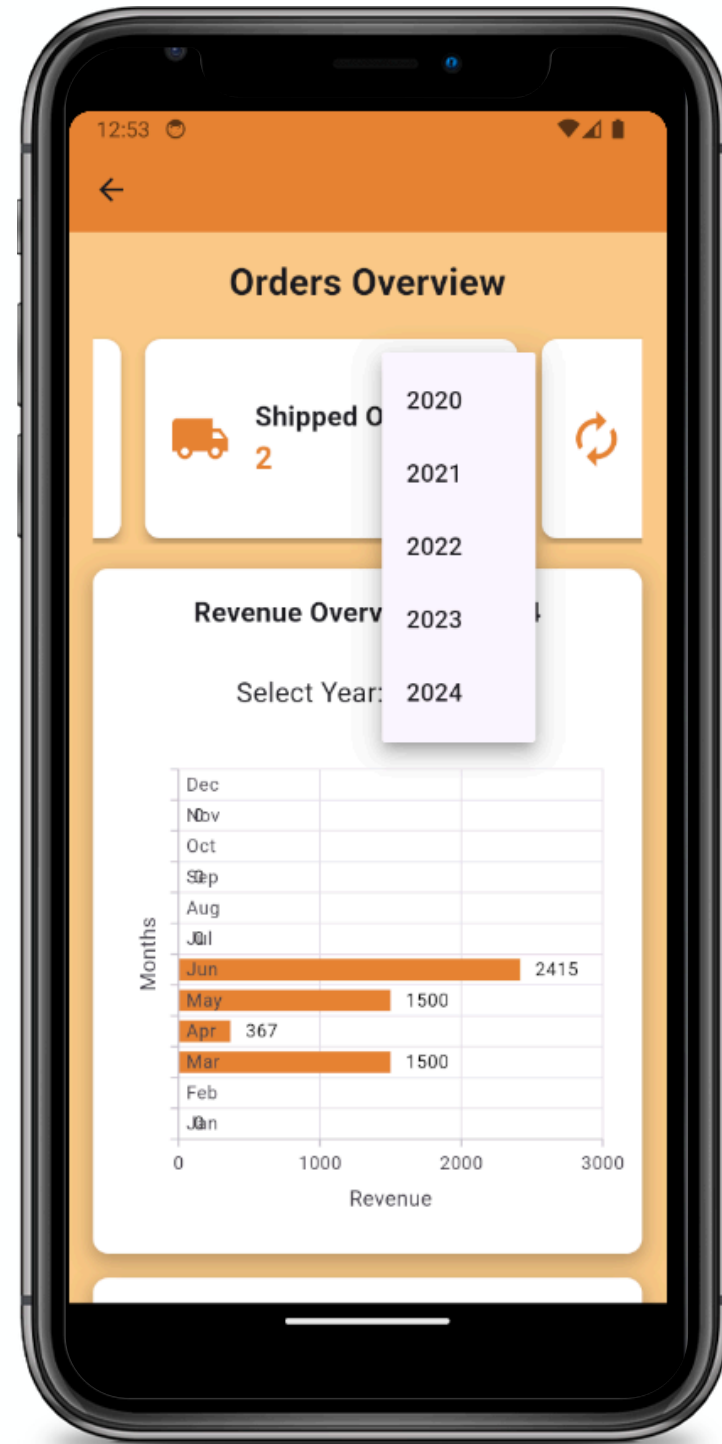

Dashboard
details

Warehouses dashboard

Warehouses dashboard

Add offer

Merchant Pages

Dashboard
details

Product after offer

Edit Offer or remove it

More Details

Merchant Pages

Dashboard
details

Orders Overview

Orders Overview

When clicking on the
shipped card

Merchant Pages

Dashboard details