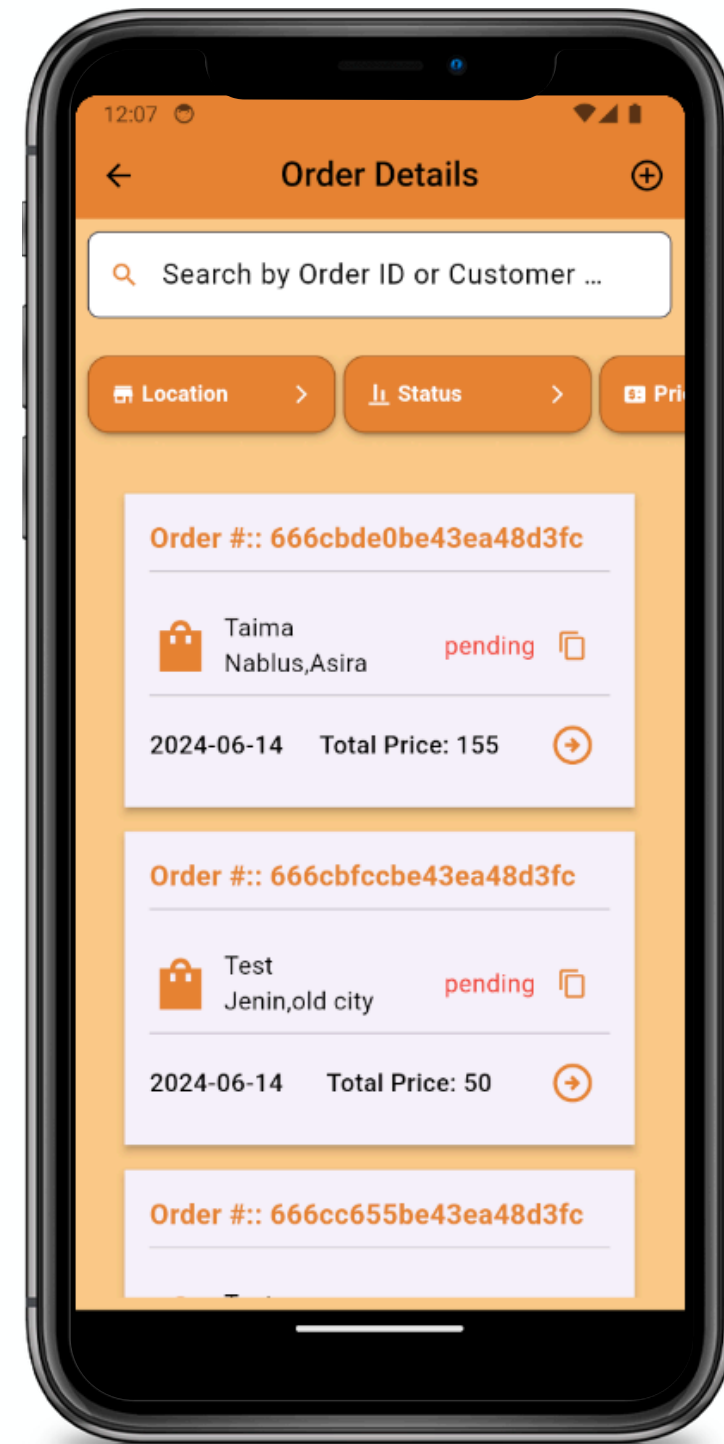

Merchant Pages

Orders Process

All orders