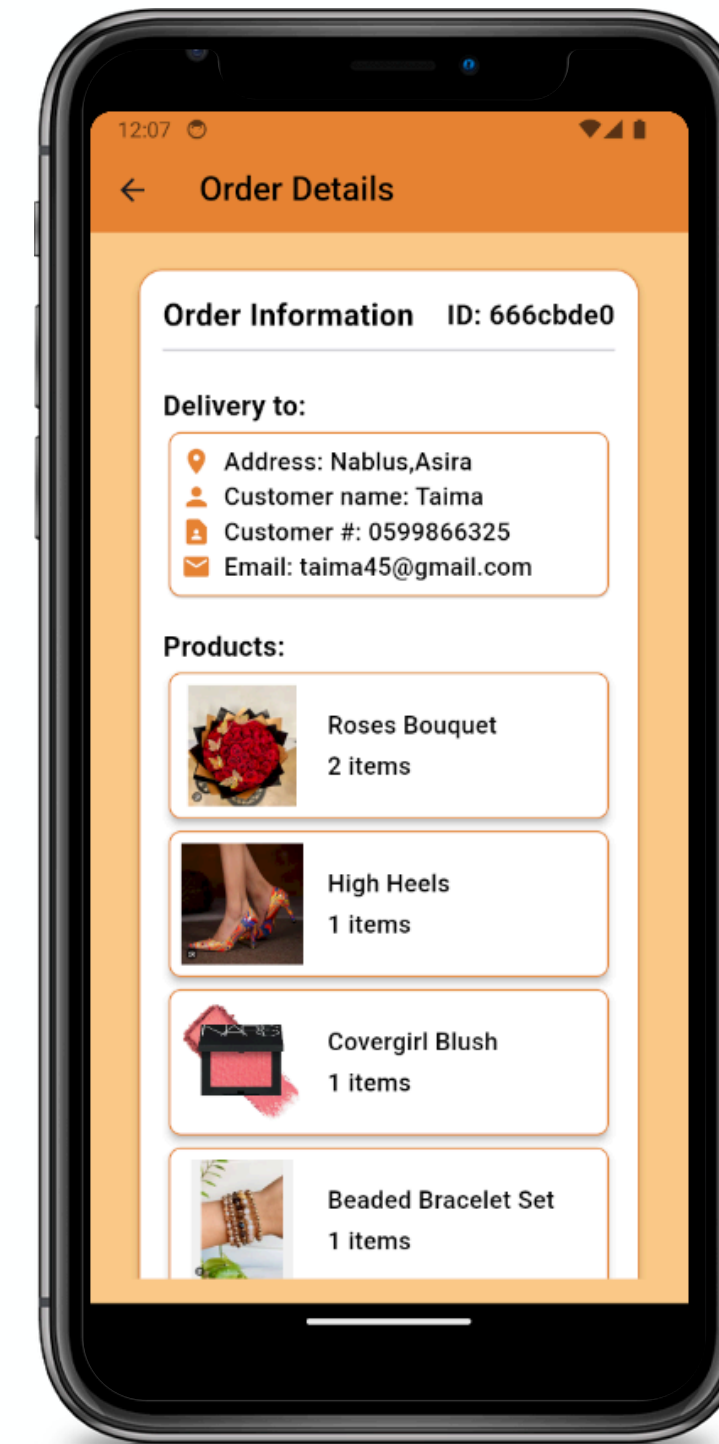

Edit Employee

The 'Employee Profile' screen has a title bar with a back arrow and the text 'Employee Profile'. It features an illustration of three people and office supplies. The profile information is displayed in a list format: Employee name (Sali), Employee email (sali@gmail.com), Position (Sales Associate), Contact Number (0599855241), and Employment Type.

Employee details

Merchant Pages

Orders Process

All orders

All orders

Order details

Merchant Pages

Orders Process