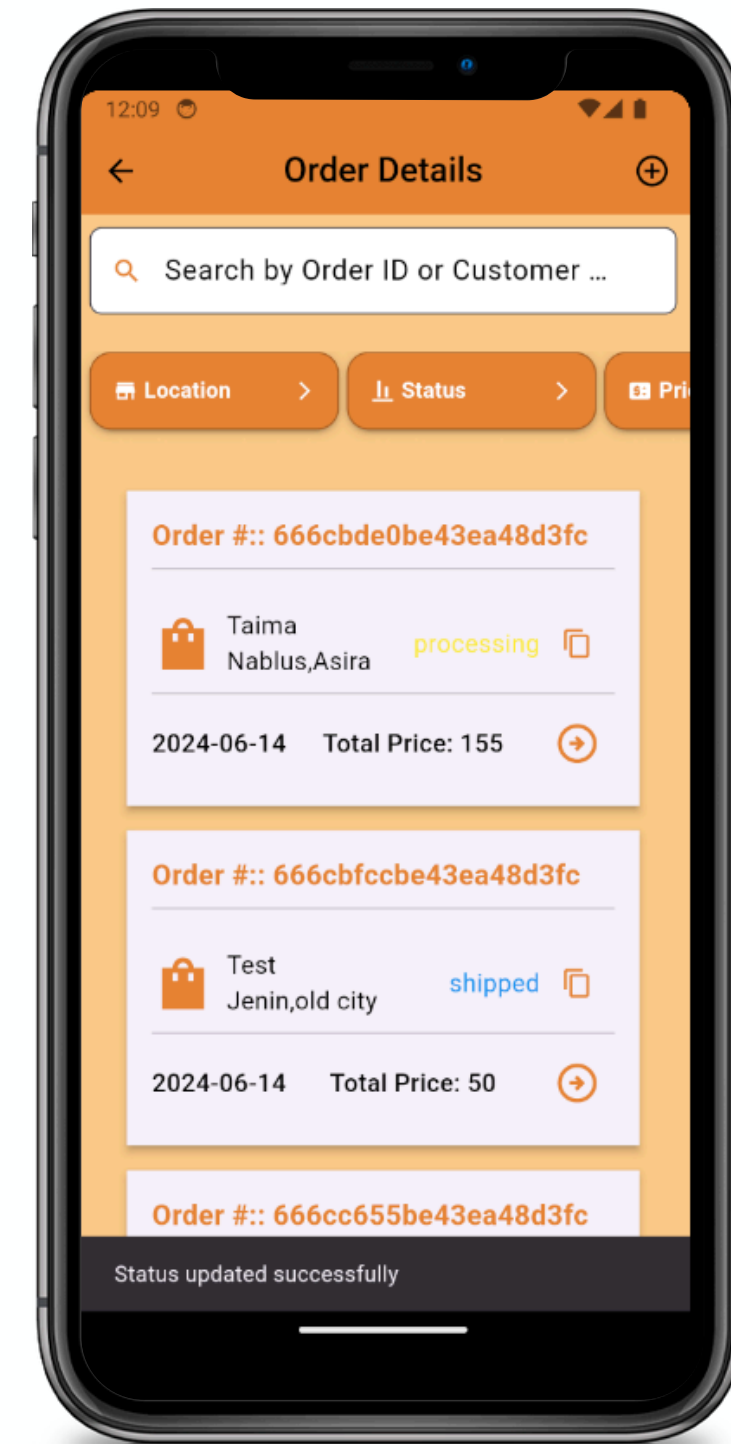

Employee details

This screen shows the contract details for the employee. It includes the following information: Position (Sales Associate), Contact Number (0599855241), Employment Type (Full-time), Contract Start Date (2024-05-01), Contract End Date (2025-05-01), Contract Duration (1 years), and City (Nablus).

Employee details

Merchant Pages

Orders Process

All orders

All orders

Order details

Merchant Pages

Orders Process

Order details

Edit Order's Status

All Orders

Merchant Pages

Task
process

All Tasks

Add Task

Delete Task