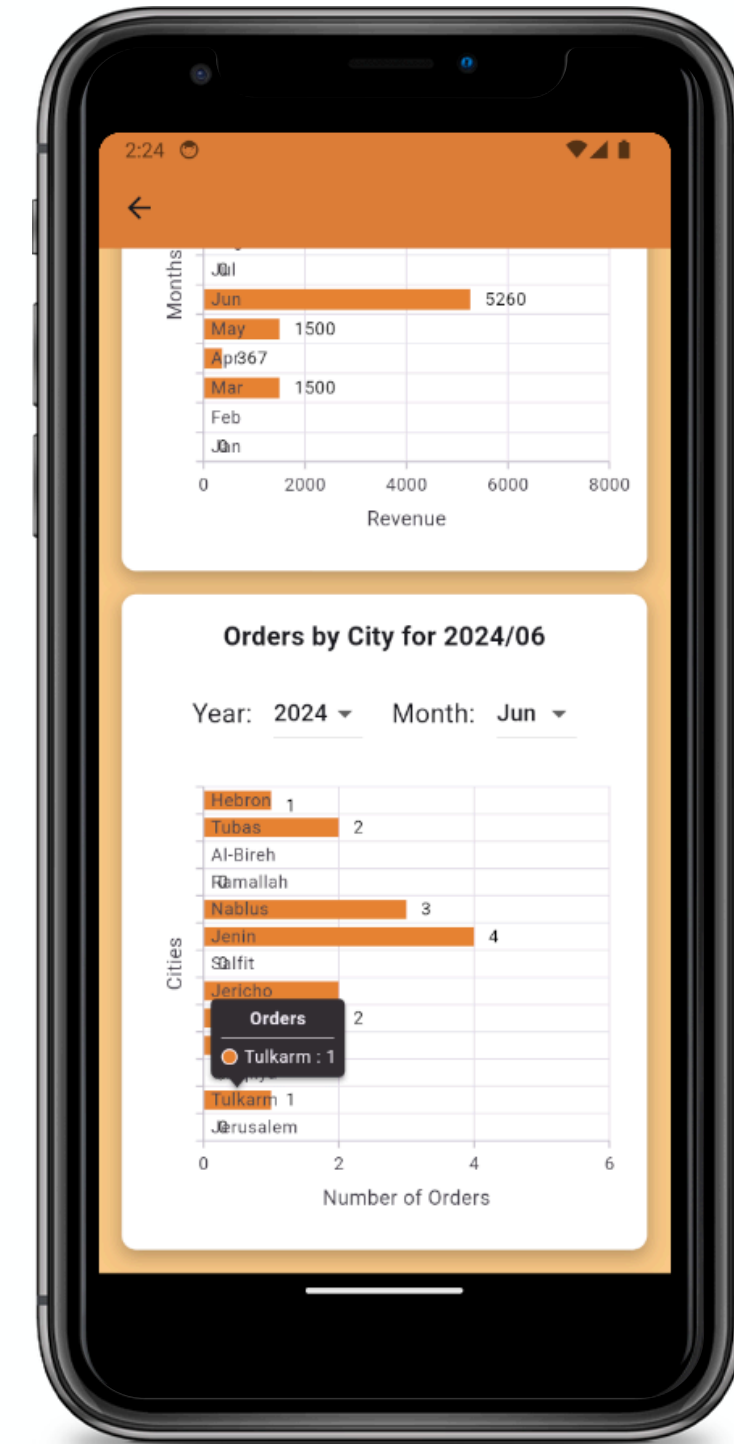

Orders Overview