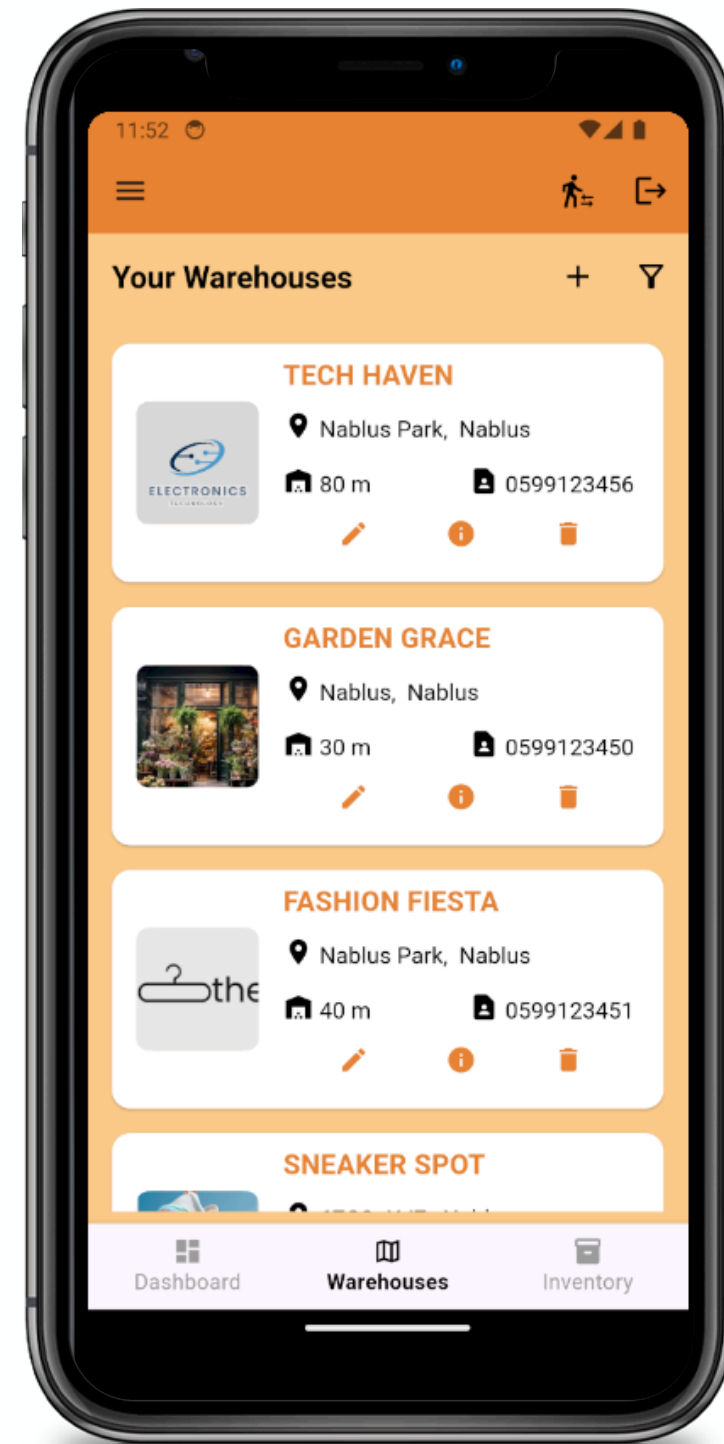

Create Order Notification

Order status Notification

Merchant Screens

Merchant Pages

Home Page

Sidebar Screen

Merchant profile

Merchant Pages

Warehouses Process

All warehouses

Add warehouse

Add warehouse

Merchant Pages

Warehouses Process

Warehouses filter

Delete warehouse