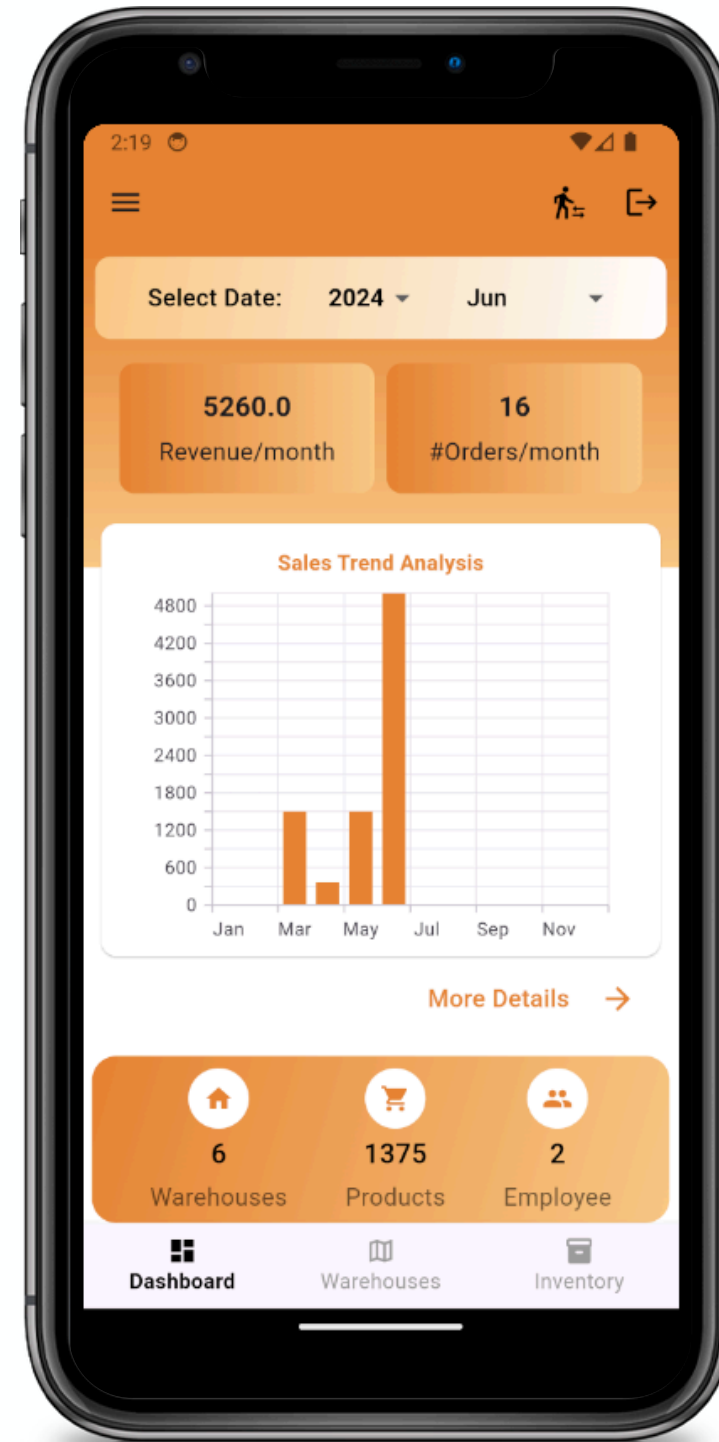

Delete product
Notification

Chat System

Chat Screen

Chat Screen

Chat Screen

Merchant Pages

Dashboard Details

Home Page

Home Page

Home Page

Merchant Pages

Dashboard Details

Home Page

Feedback

More Details

Merchant Pages