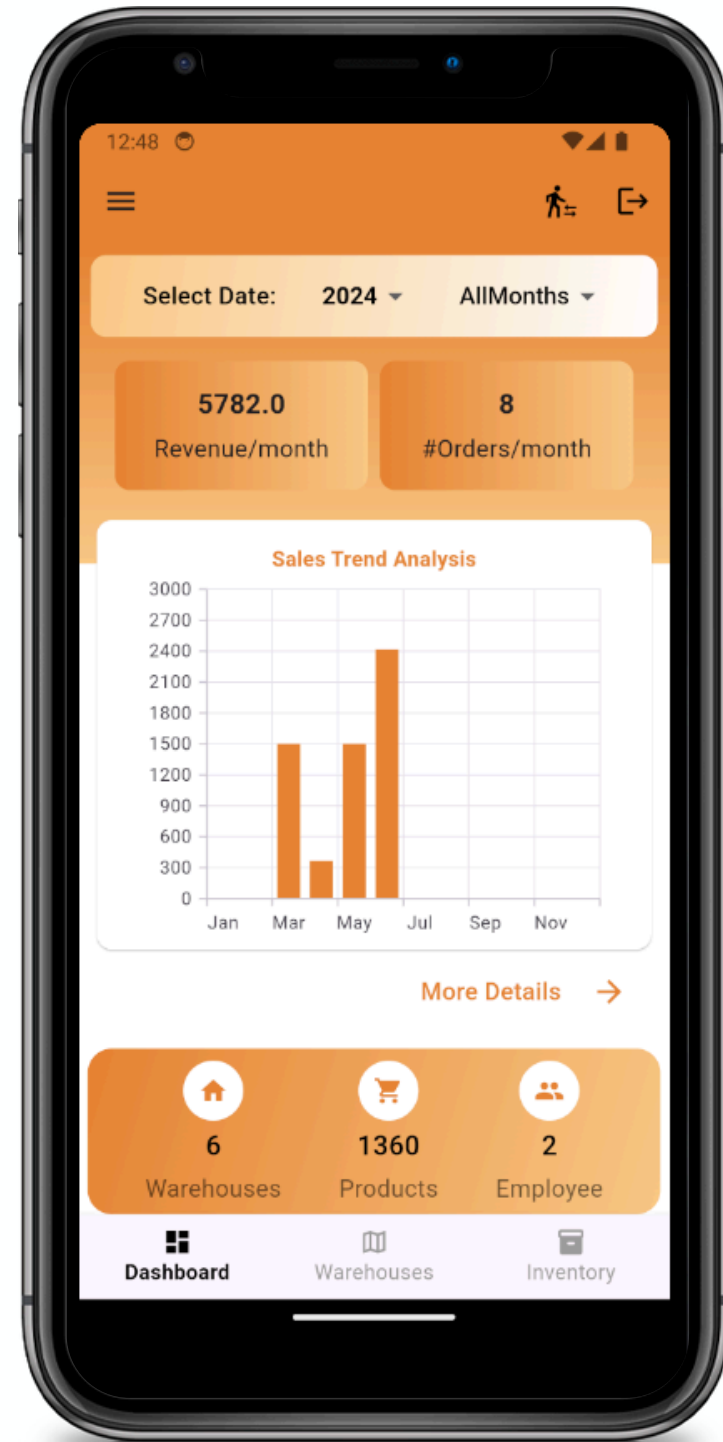

Employee details

This screen shows the contract details for the employee. It includes the following information: Position (Sales Associate), Contact Number (0599855241), Employment Type (Full-time), Contract Start Date (2024-05-01), Contract End Date (2025-05-01), Contract Duration (1 years), and City (Nablus).

Delete product
Notification

Chat System

Chat Screen

Chat Screen

Chat Screen

Merchant Pages

Dashboard Details

Home Page

Home Page

Home Page

Merchant Pages

Dashboard Details

Home Page

Feedback

More Details

Merchant Pages