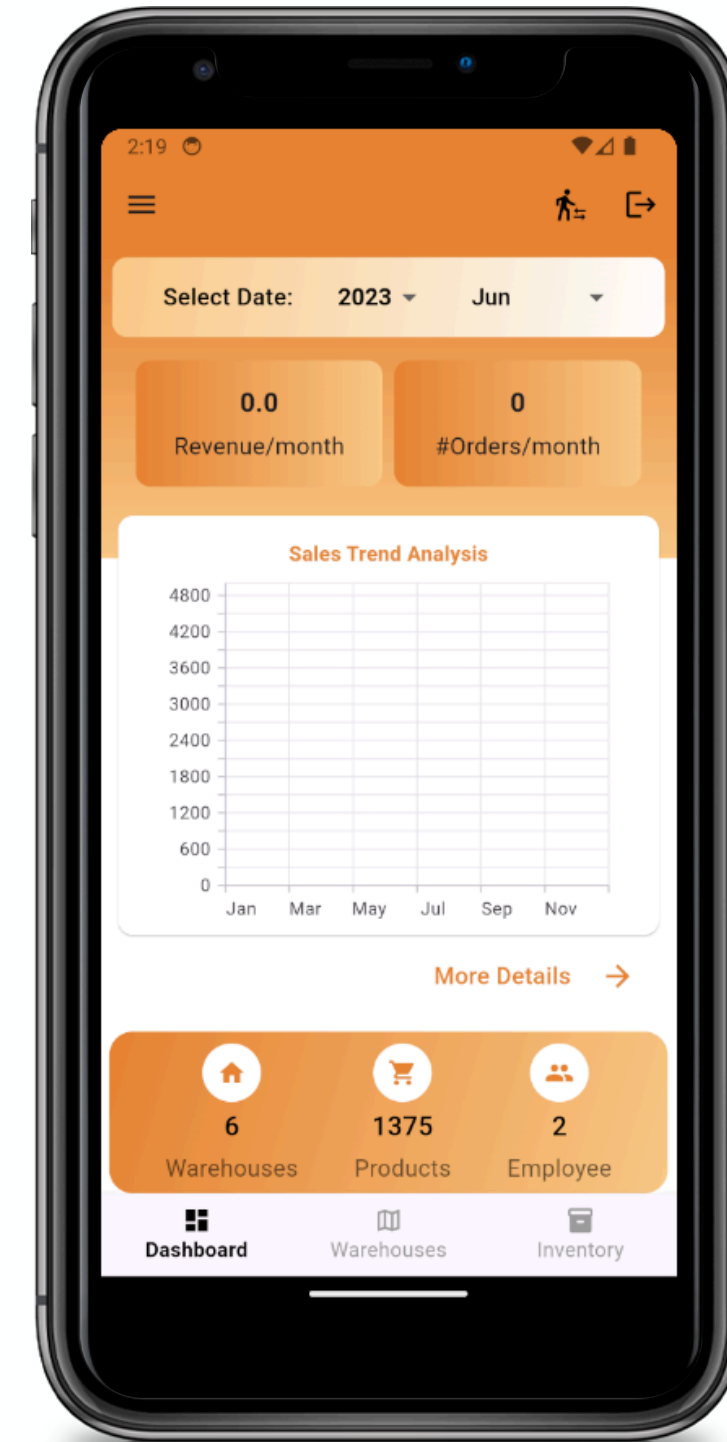

Delete product
Notification

Chat System

Chat Screen

Chat Screen

Chat Screen

Merchant Pages

Dashboard Details

Home Page

Home Page

Home Page

Merchant Pages

Dashboard Details

Home Page

Feedback

More Details

Merchant Pages