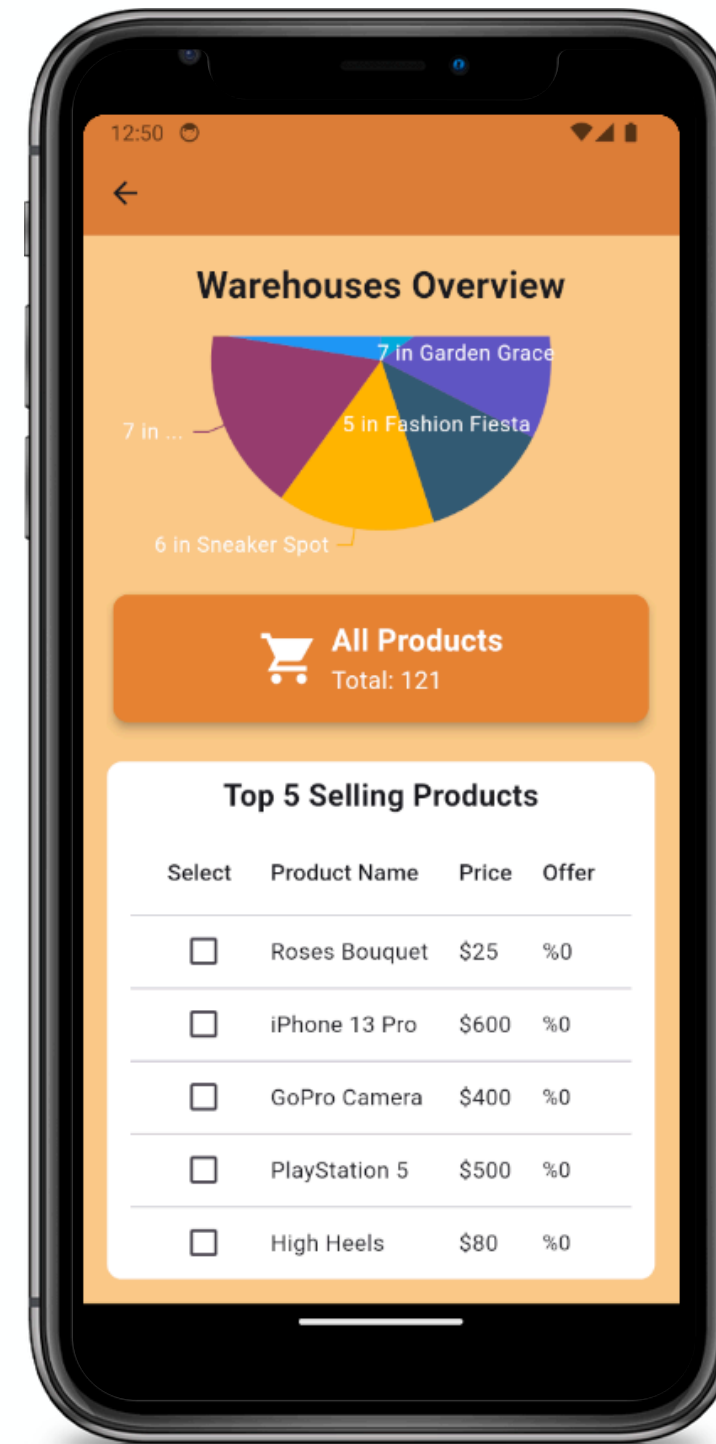

Home Page

Home Page

Merchant Pages

Dashboard Details

Home Page

Feedback

More Details

Merchant Pages

Dashboard
details

Warehouses dashboard

Warehouses dashboard

Add offer

Merchant Pages

Dashboard
details

Product after offer

Edit Offer or remove it