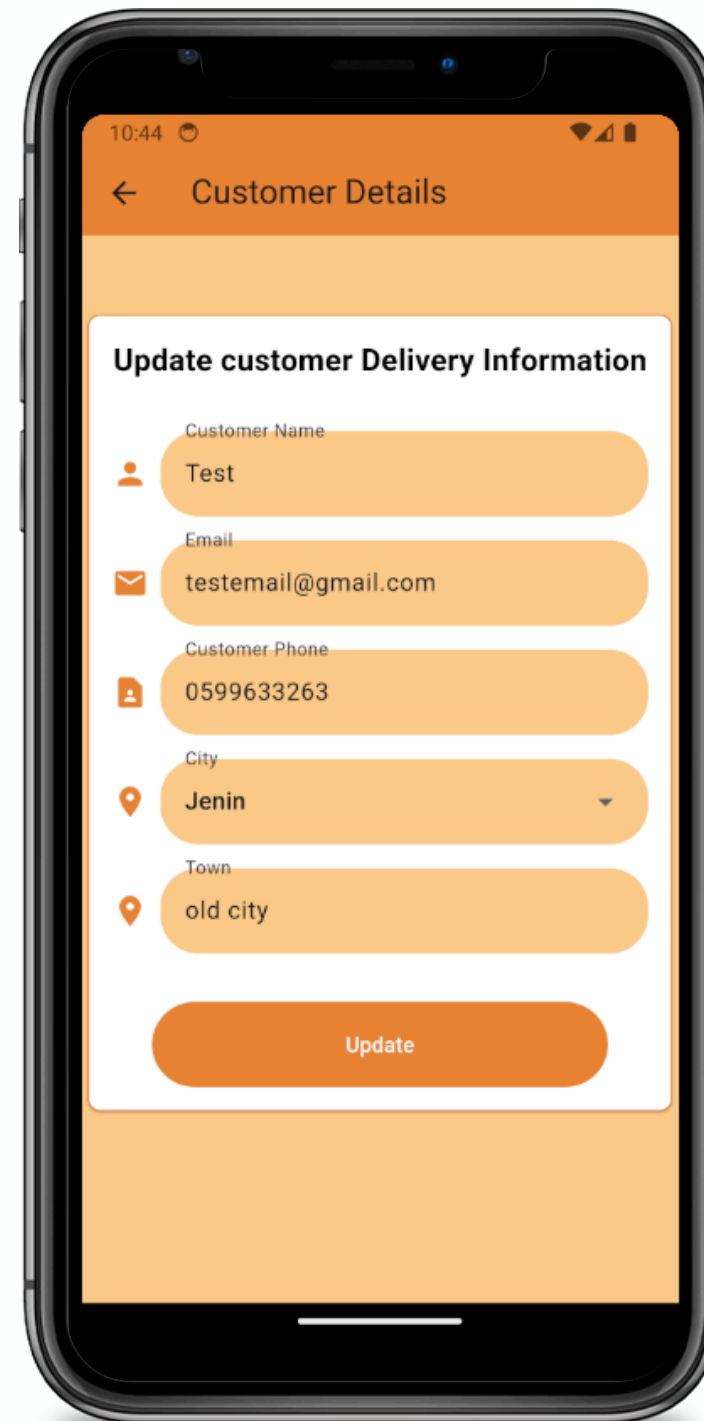

Cash Visa

Order

Order process

User Pages

Feedback

Sidebar Screen

User Profile

User Pages

Orders Page

Order details

Order details

User Pages

Order details

Contact Details

Notification

User Notifications

Create Order Notification

Order status Notification

Merchant Screens

Merchant Pages

Home Page

Sidebar Screen

Merchant profile

Merchant Pages