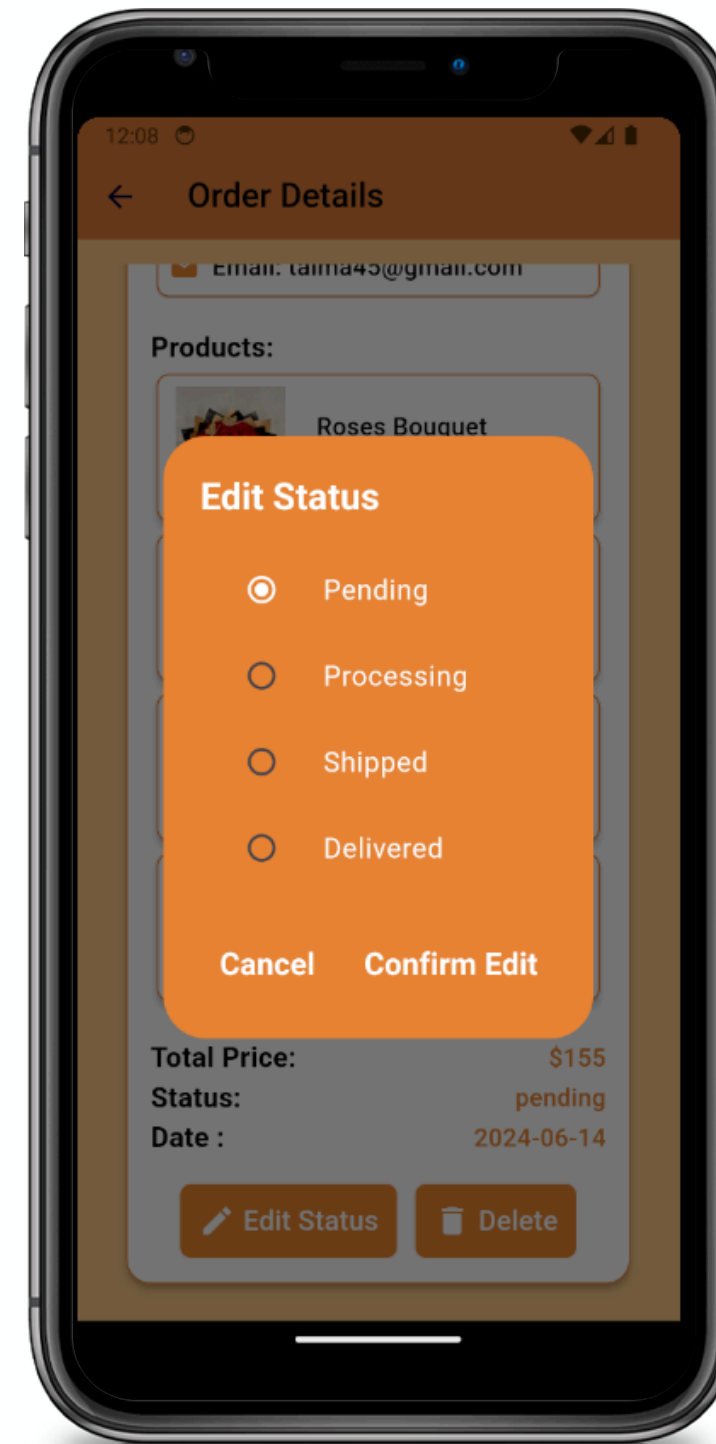

Edit Employee

The 'Employee Profile' screen has a title bar with a back arrow and the text 'Employee Profile'. It features an illustration of three people and office supplies. The profile information is displayed in a list format: Employee name (Sali), Employee email (sali@gmail.com), Position (Sales Associate), Contact Number (0599855241), and Employment Type.

Employee details

Merchant Pages

Orders Process

All orders

All orders

Order details

Merchant Pages

Orders Process

Order details

Edit Order's Status

All Orders

Merchant Pages

Task
process

All Tasks

Add Task

Delete Task