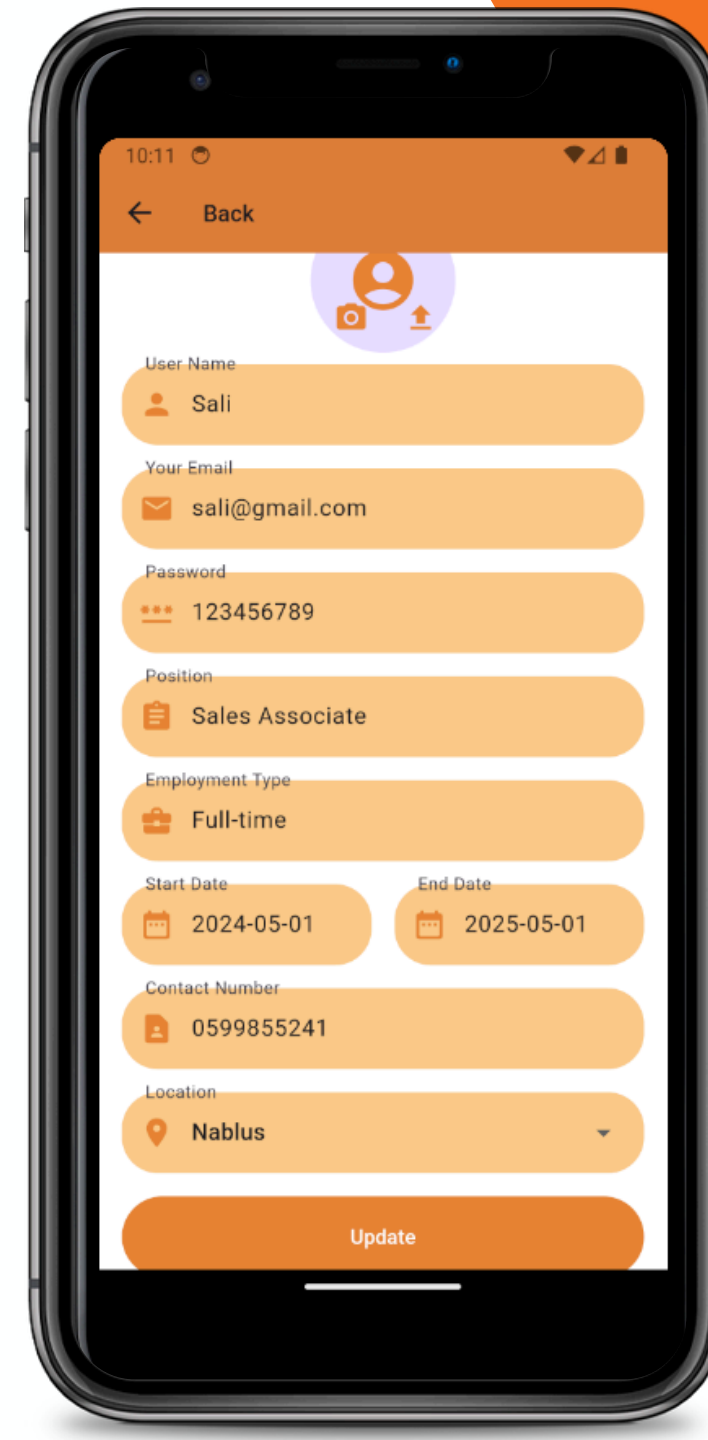

Dashboard
details

Warehouses dashboard

Warehouses dashboard

Add offer

Merchant Pages

Dashboard
details

Product after offer

Edit Offer or remove it

More Details

Merchant Pages

Dashboard
details

Orders Overview

Orders Overview

When clicking on the
shipped card

Merchant Pages

Dashboard details

Orders Overview

Orders Overview

Orders Overview

Employee Screens

Sales Employee Pages

Home Page

Home Page

Profile Page

Sales Employee Pages

Inventory Page

Orders Page

Tasks Page

Sales Employee Pages

Tasks Page
All Tasks

Tasks Page
X icon

Tasks Page
check icon