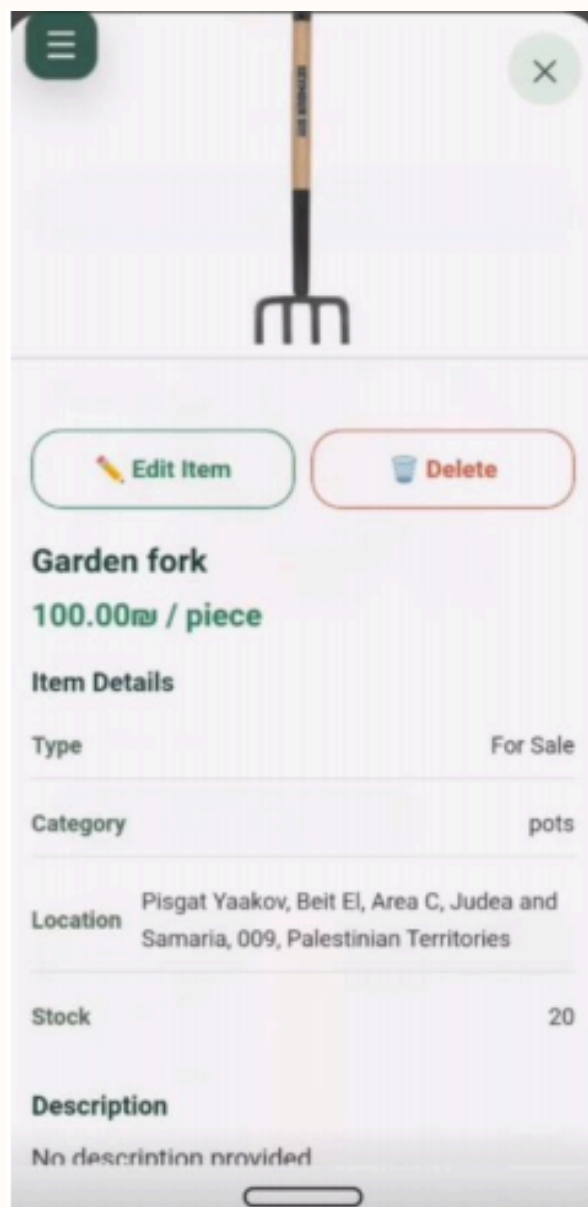

Add to Cart **Details**

Electric Sprayer (16L)
10.00₪ / day

Item Details

Type	For Rent
Category	equipment
Location	Nablus – Pickup Only
Stock	2

Description
Powerful 16L sprayer with long-lasting battery.

Questions & Answers