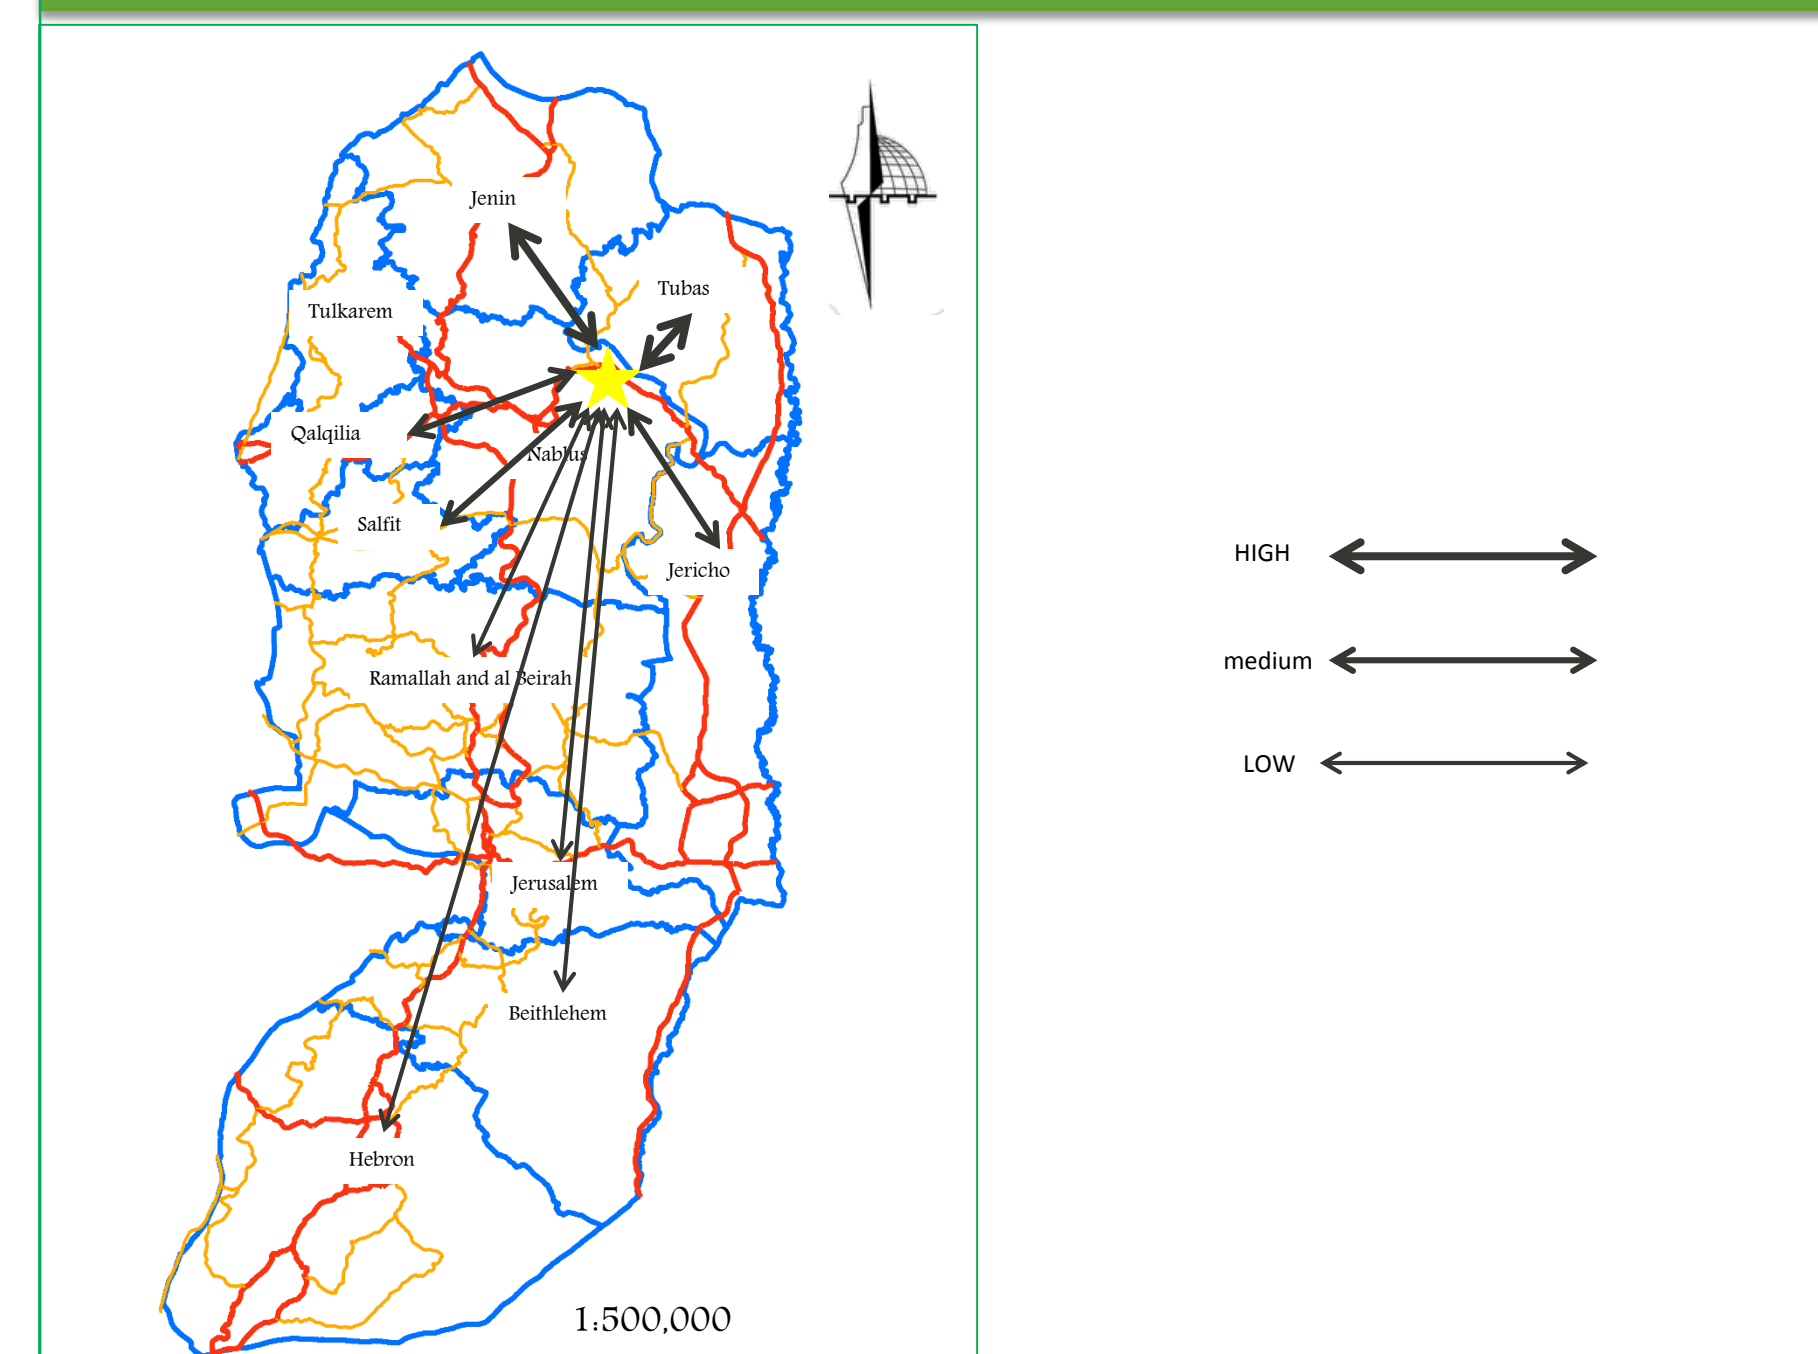

Percentage of students expected to join the college from all governorates.