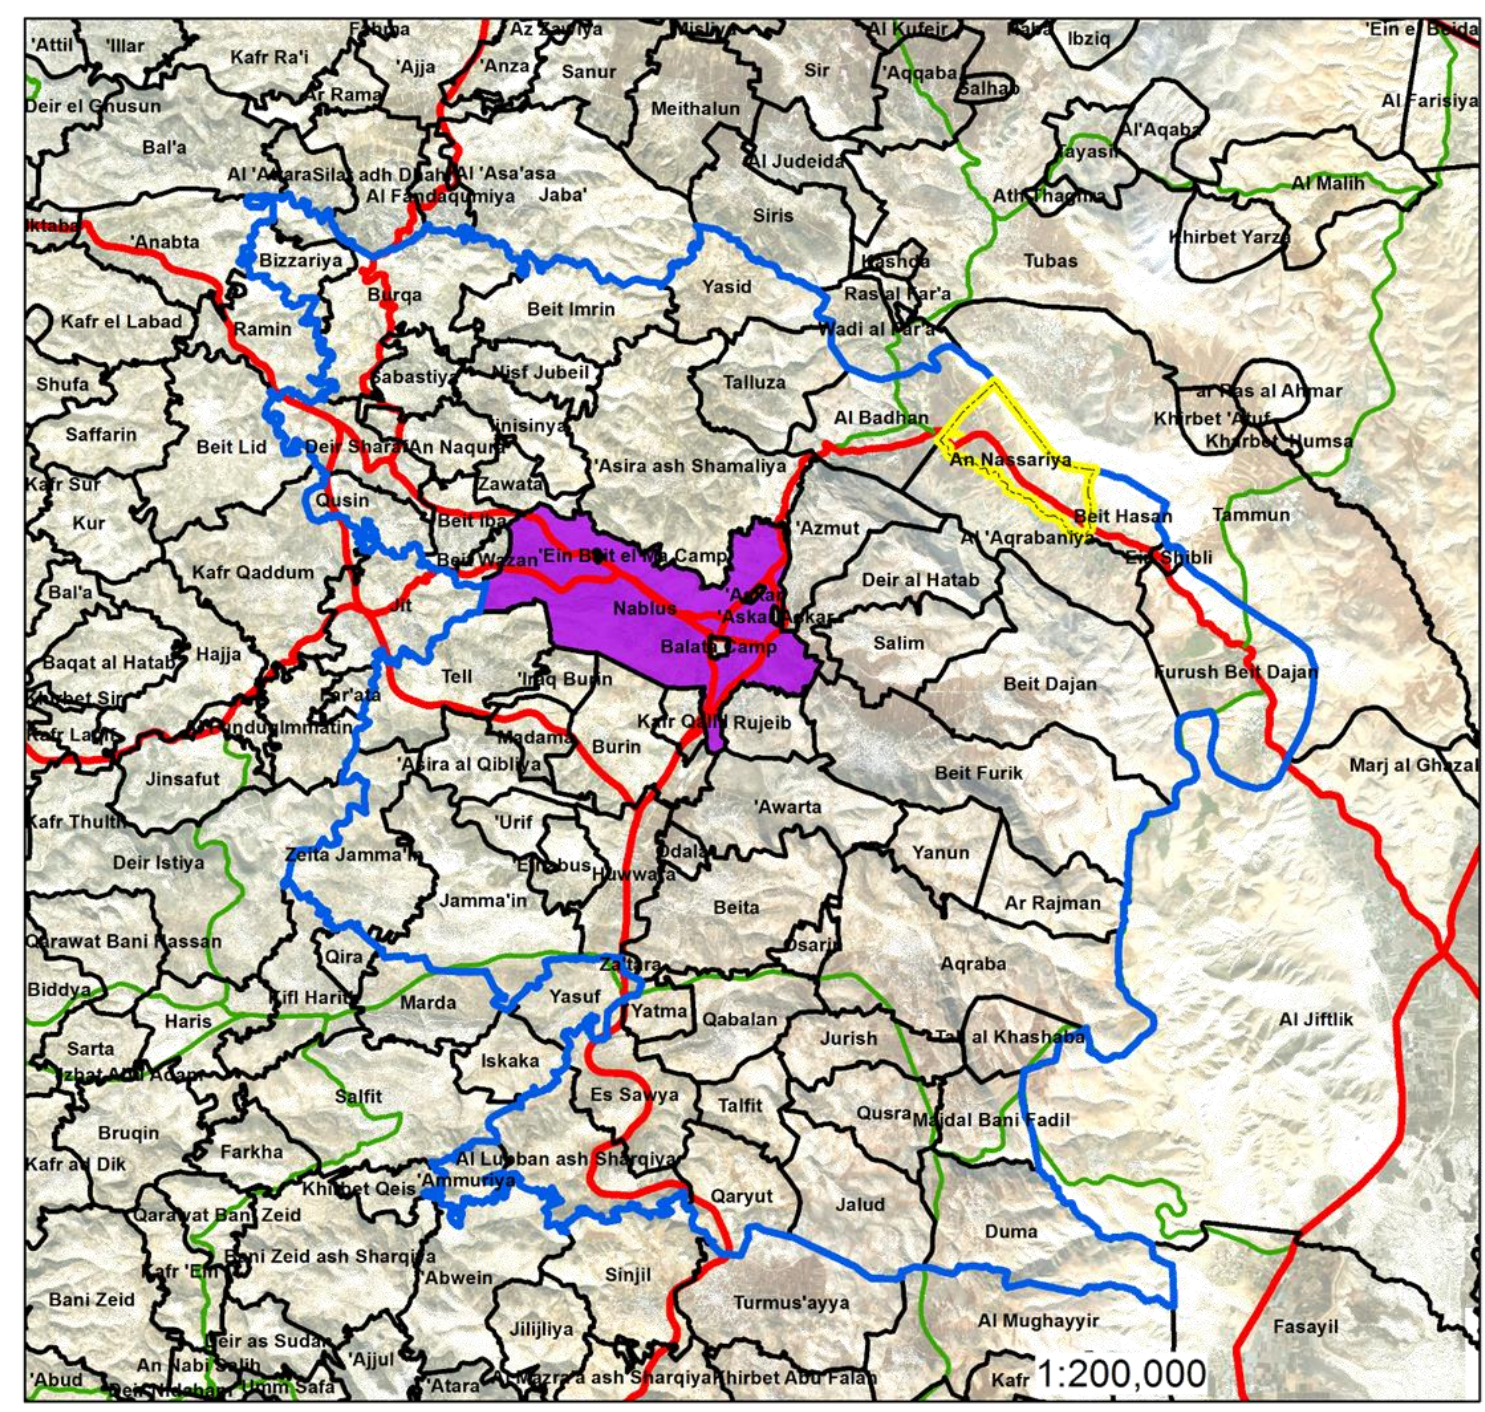

## ABOUT AL NASSAREIYA

- It located in the northern Jordan valley.
- It's in Nablus governorate
- It in northern east of Nablus city

## LOCAL SCALE

### IT'S SITE BETWEEN SURROUNDING GOVERNORATES.

### LAND COVER AND SURVICES SURROUND IT .